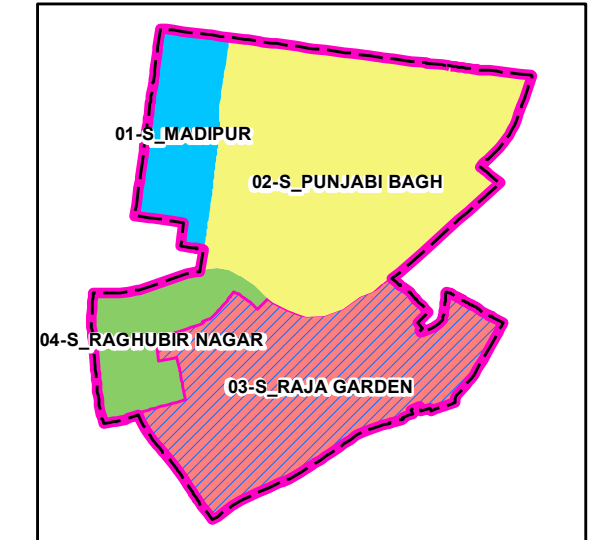

# WARD 03-S, RAJA GARDEN

WARDS AS SEEN WITHIN AC -26 (MADIPURI)

### LEGEND

	Bank		Railway Line
	College		Canal
	Bus Stop		River
	Auditorium		Storm Water
	Fire Station		Pond
	Metro Station		Sub Locality
	Bus Terminal		Locality
	Health Centre		Play Ground
	Cats Ambulance		Stadium
	Community Center		Garden Parks
	Government Office		Ward Boundary
	Accident Trauma Center		AC Boundary
	Roads		