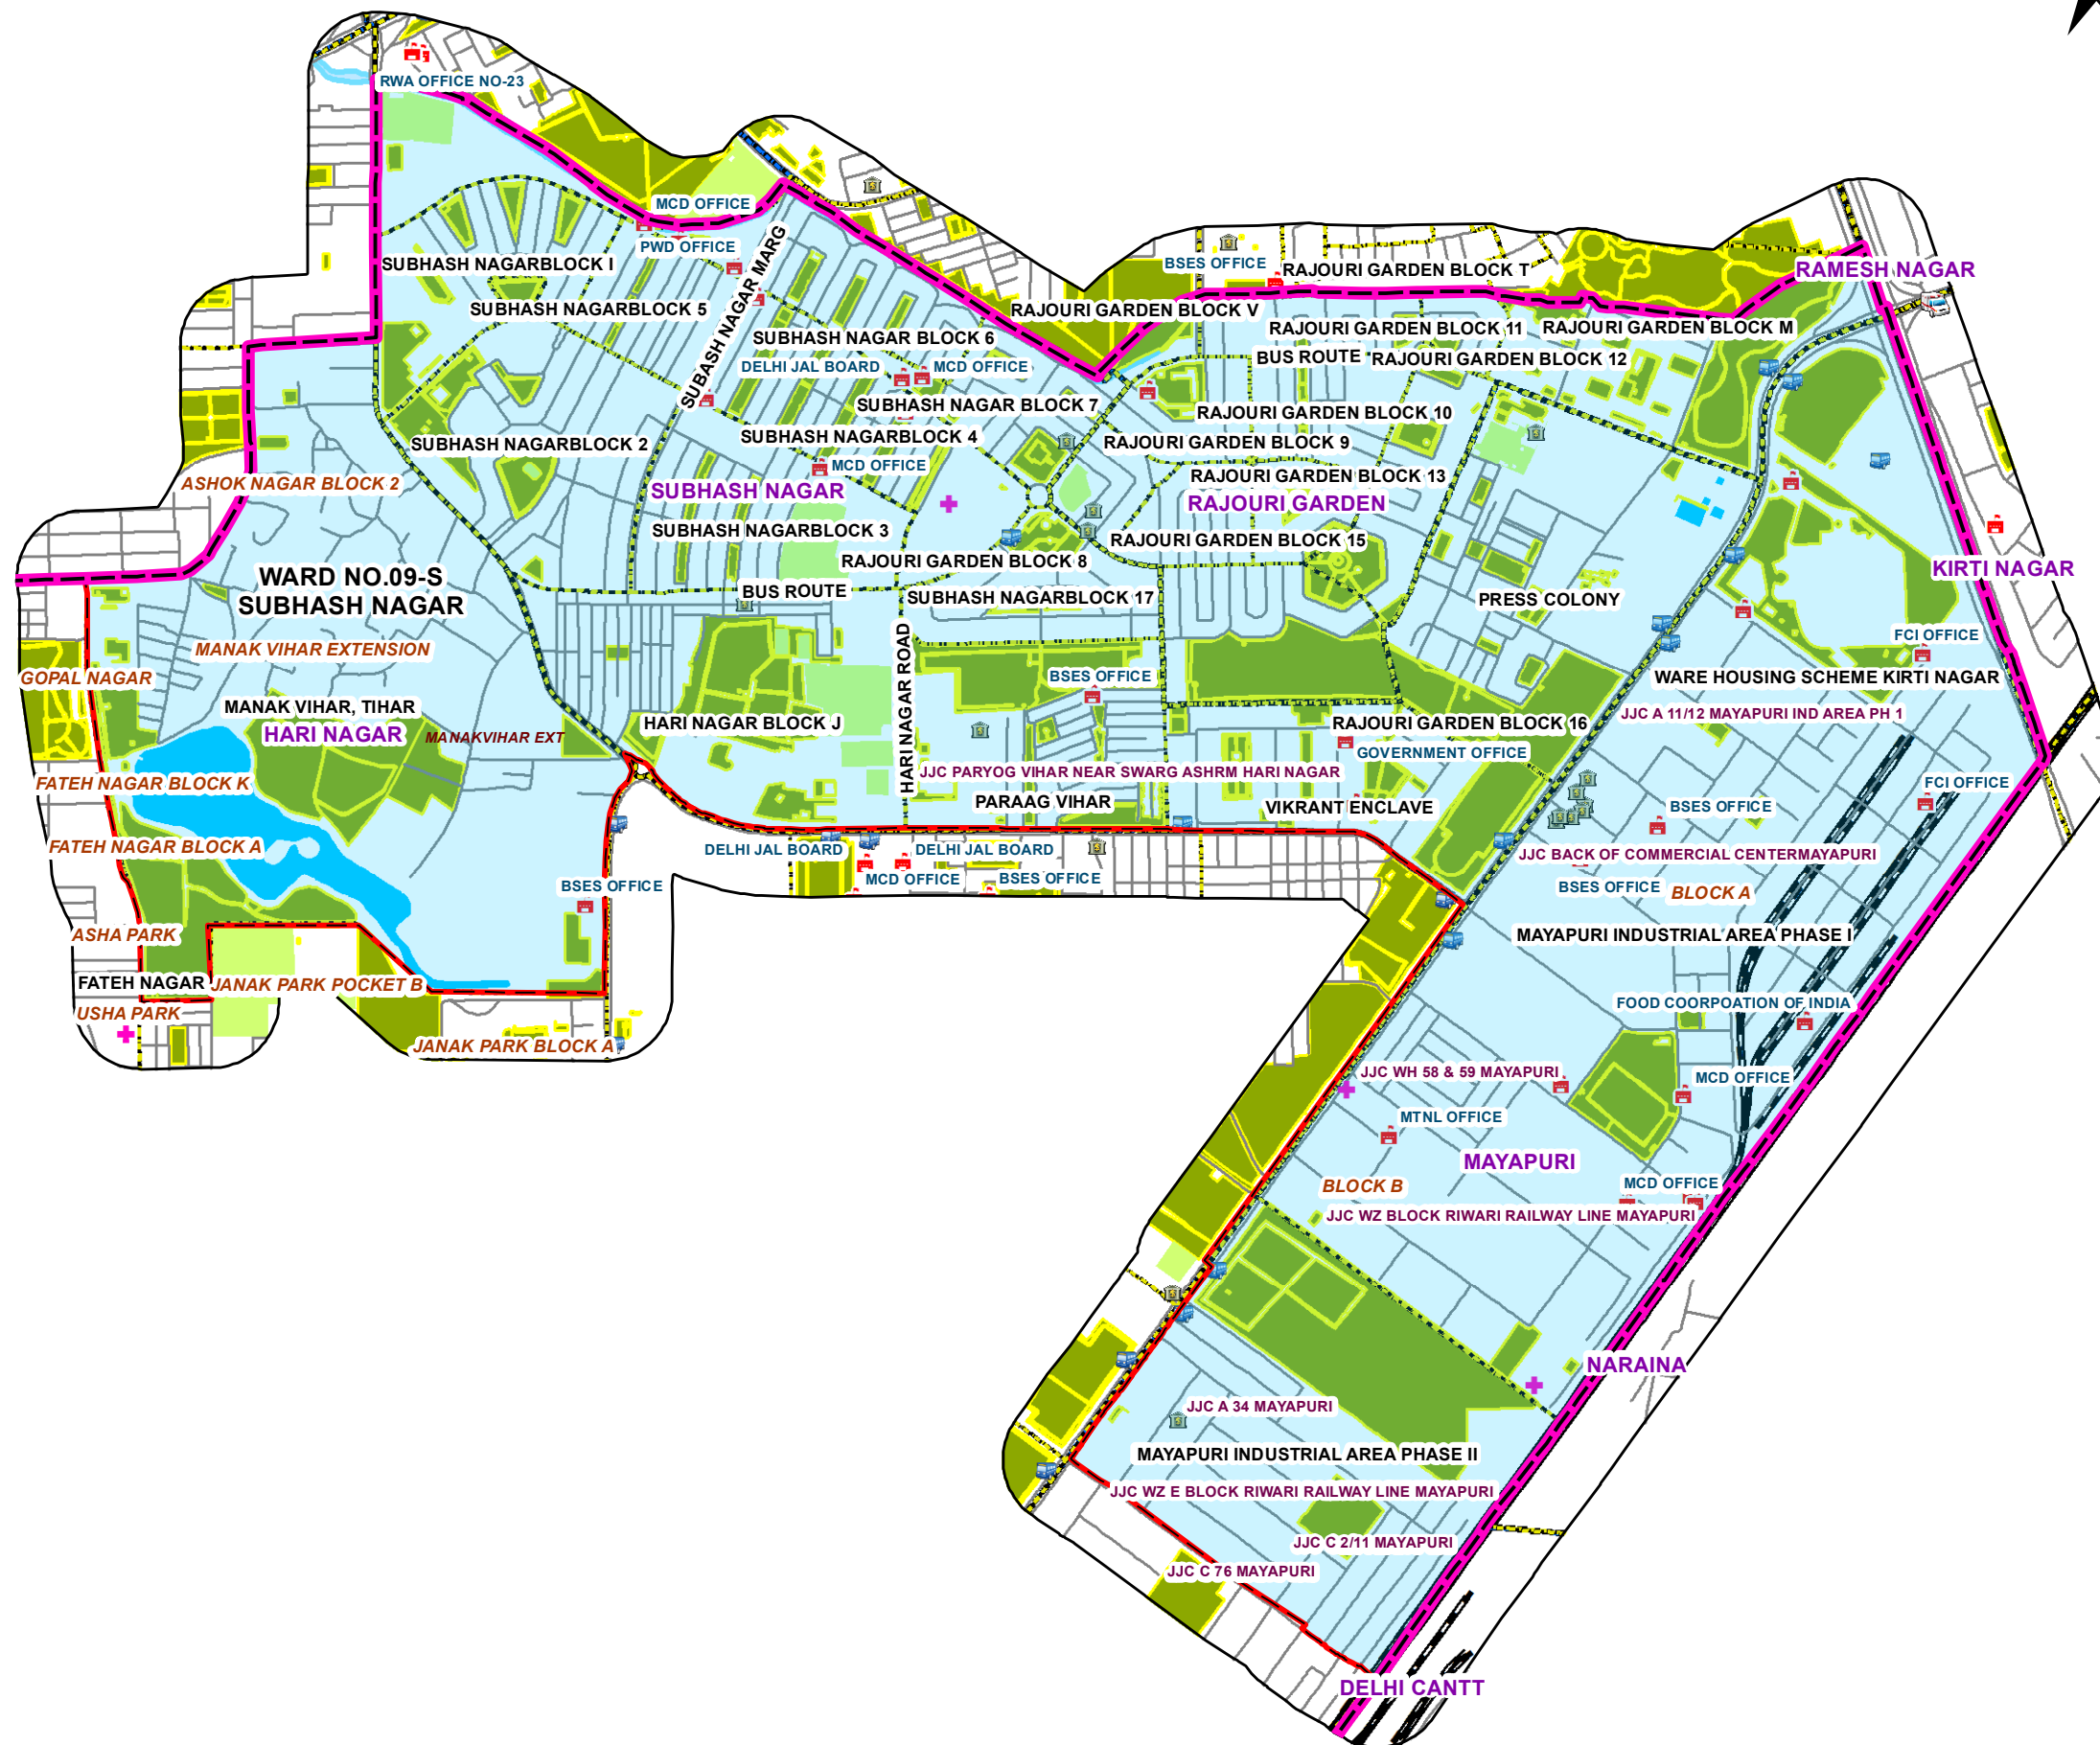

WARD 09-S, SUBHASH NAGAR

WARDS AS SEEN WITHIN AC- 28 (HARI NAGAR)

LEGEND

	Bank		Railway Line
	College		Canal
	Bus Stop		River
	Auditorium		Storm Water
	Fire Station		Pond
	Metro Station		Sub Locality
	Bus Terminal		Locality
	Health Centre		Play Ground
	Cats Ambulance		Stadium
	Community Center		Garden Parks
	Government Office		Ward Boundary
	Accident Trauma Center		AC Boundary
	Roads		

For further details about this map , please contact

Geospatial Delhi Limited
 (A Government of NCT of Delhi Company)

3rd Level, C- Wing, Vikas Bhawan-II,
 Civil Lines, New Delhi – 110054

Website : www.gsdl.org.in