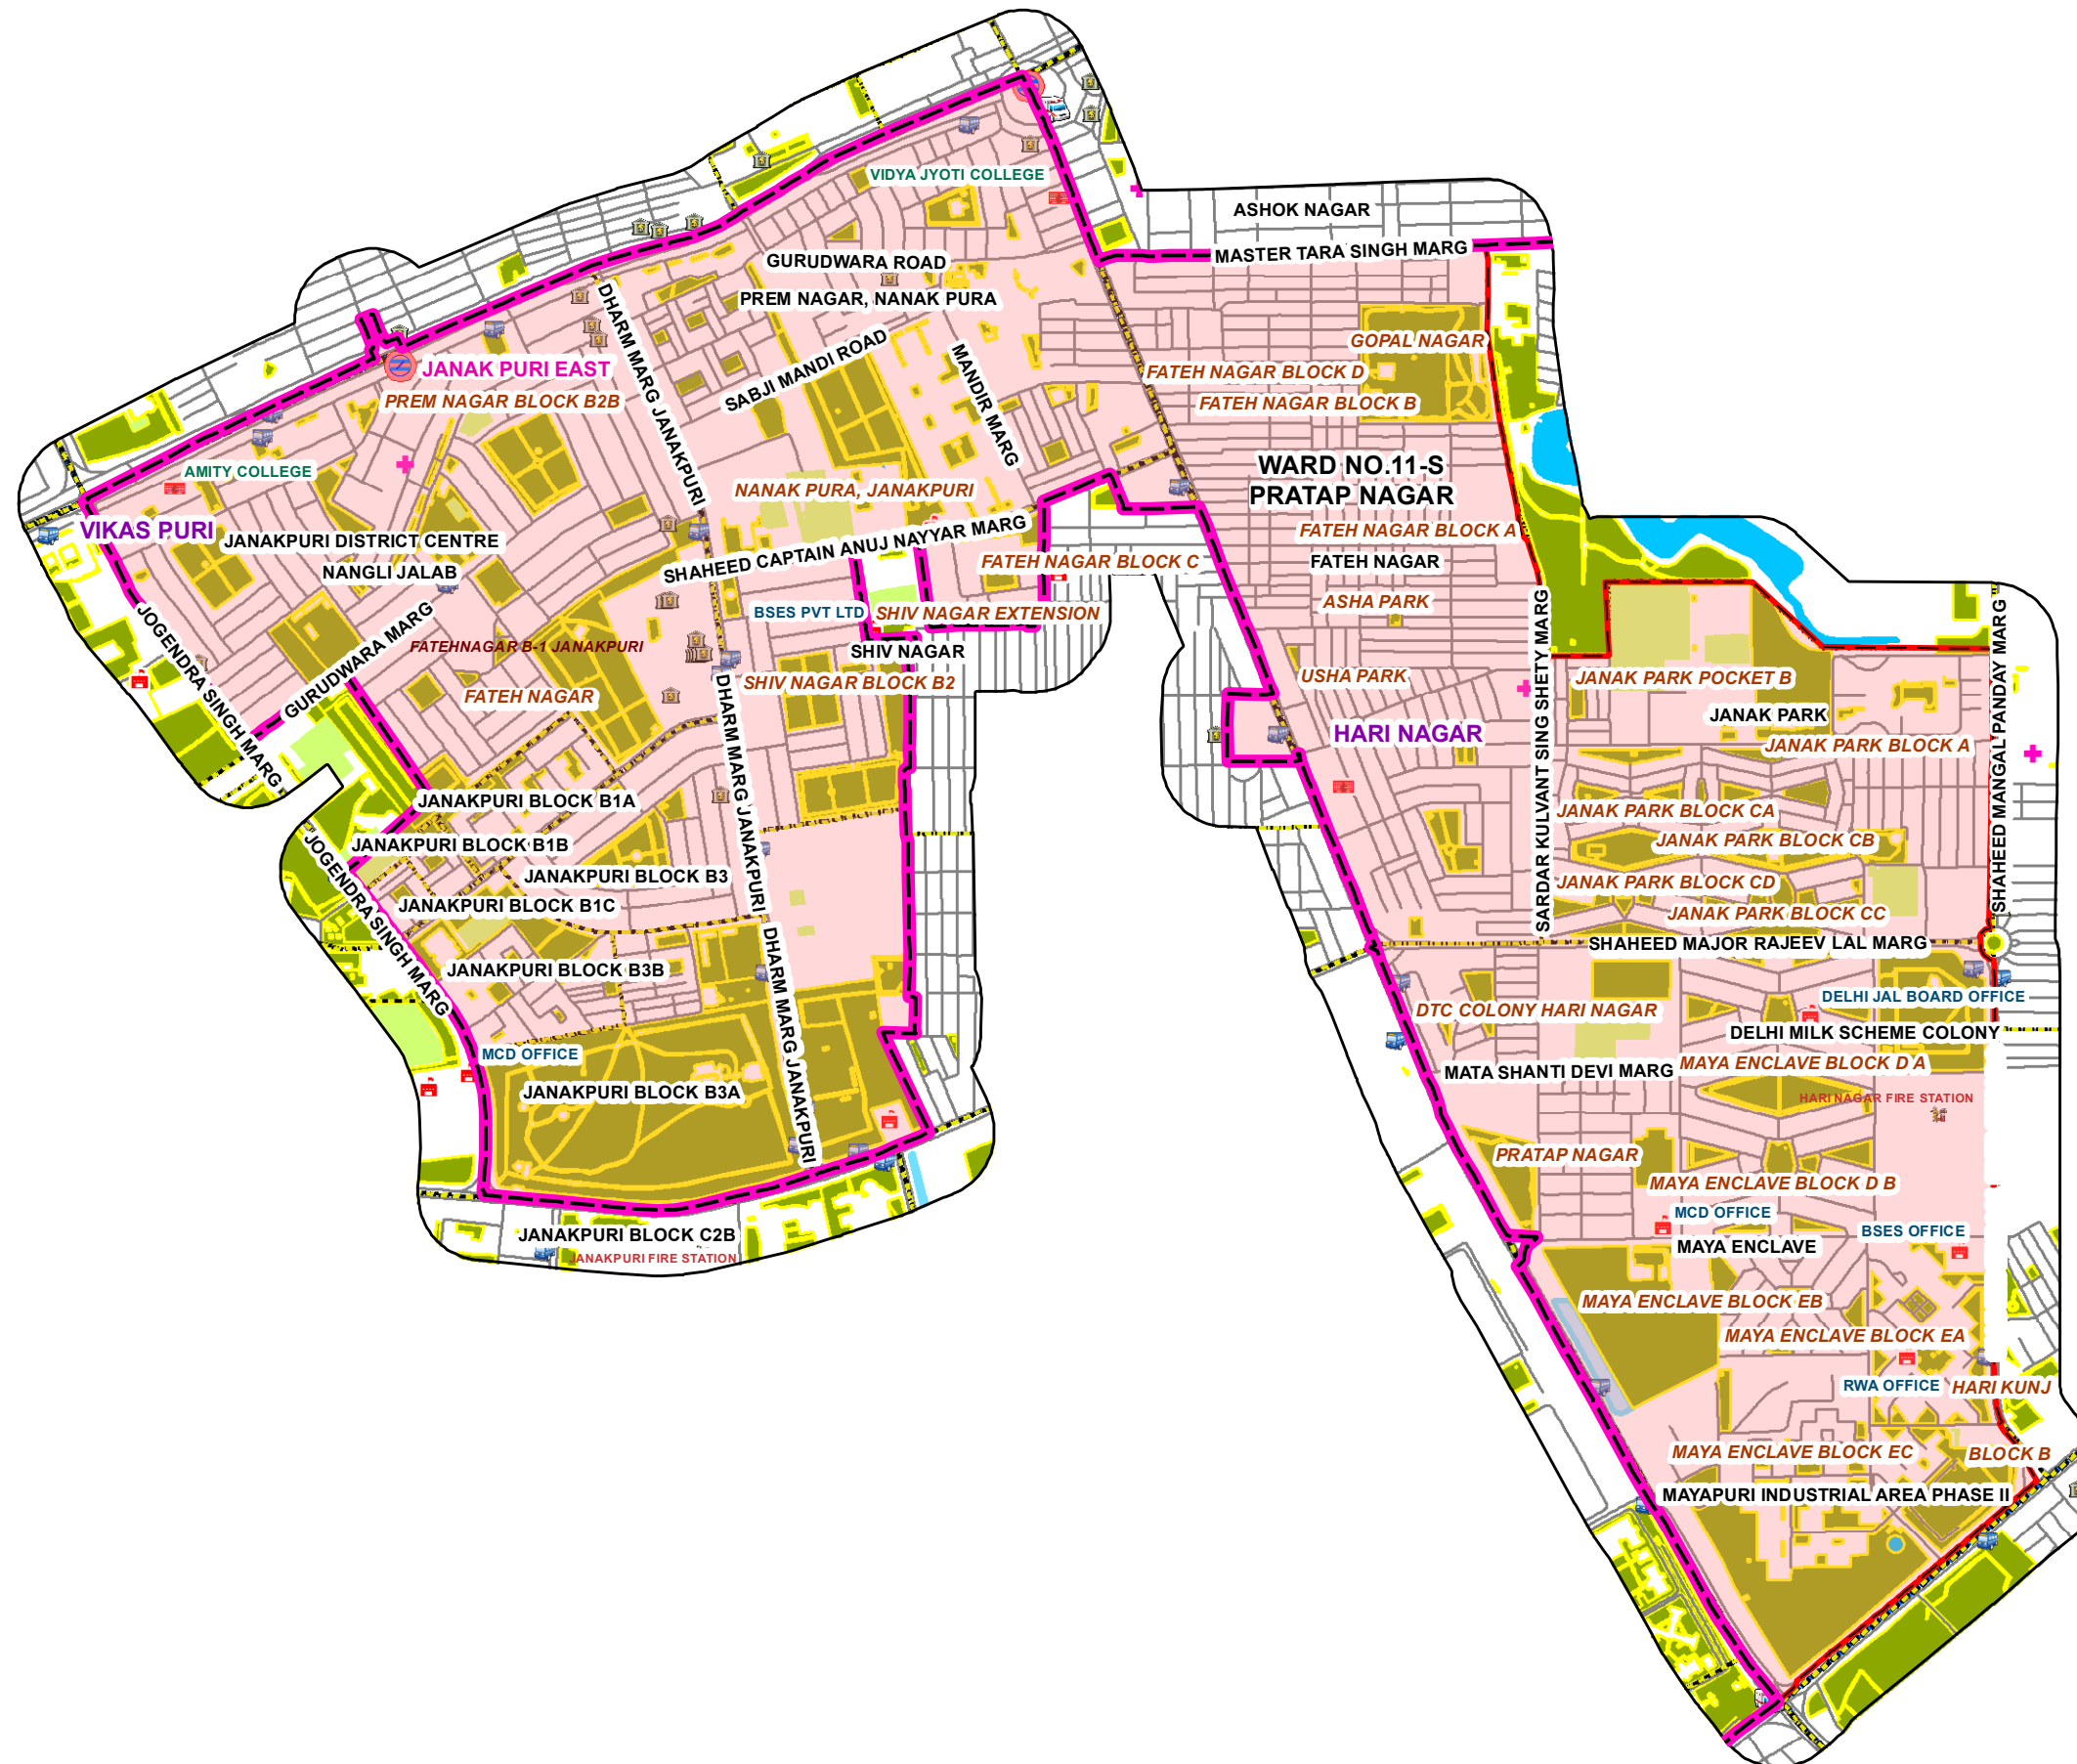

WARD 11-S, PRATAP NAGAR

प्रतिबंधित
 केवल विभागीय प्रयोग हेतु
 निर्यात के लिए नहीं

RESTRICTED
FOR DEPARTMENTAL USE ONLY
NOT FOR EXPORT

WARDS AS SEEN WITHIN AC- 28 (HARI NAGAR)

LEGEND

	Bank		Railway Line
	College		Canal
	Bus Stop		River
	Auditorium		Storm Water
	Fire Station		Pond
	Metro Station		Sub Locality
	Bus Terminal		Locality
	Health Centre		Play Ground
	Cats Ambulance		Stadium
	Community Center		Garden Parks
	Government Office		Ward Boundary
	Accident Trauma Center		AC Boundary
	Roads		

For further details about this map , please contact

Geospatial Delhi Limited

(A Government of NCT of Delhi Company)

3rd Level, C- Wing, Vikas Bhawan-II,

Civil Lines, New Delhi – 110054

Website : www.gsdli.org.in