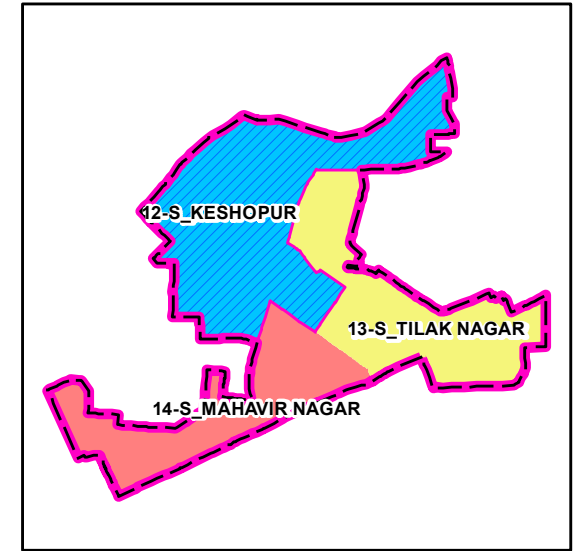

WARD 12-S, KESHOPUR

WARDS AS SEEN WITHIN AC -29 (TILAK NAGAR)

LEGEND

	Bank		Railway Line
	College		Canal
	Bus Stop		River
	Auditorium		Storm Water
	Fire Station		Pond
	Metro Station		Sub Locality
	Bus Terminal		Locality
	Health Centre		Play Ground
	Cats Ambulance		Stadium
	Community Center		Garden Parks
	Government Office		Ward Boundary
	Accident Trauma Center		AC Boundary
	Roads		