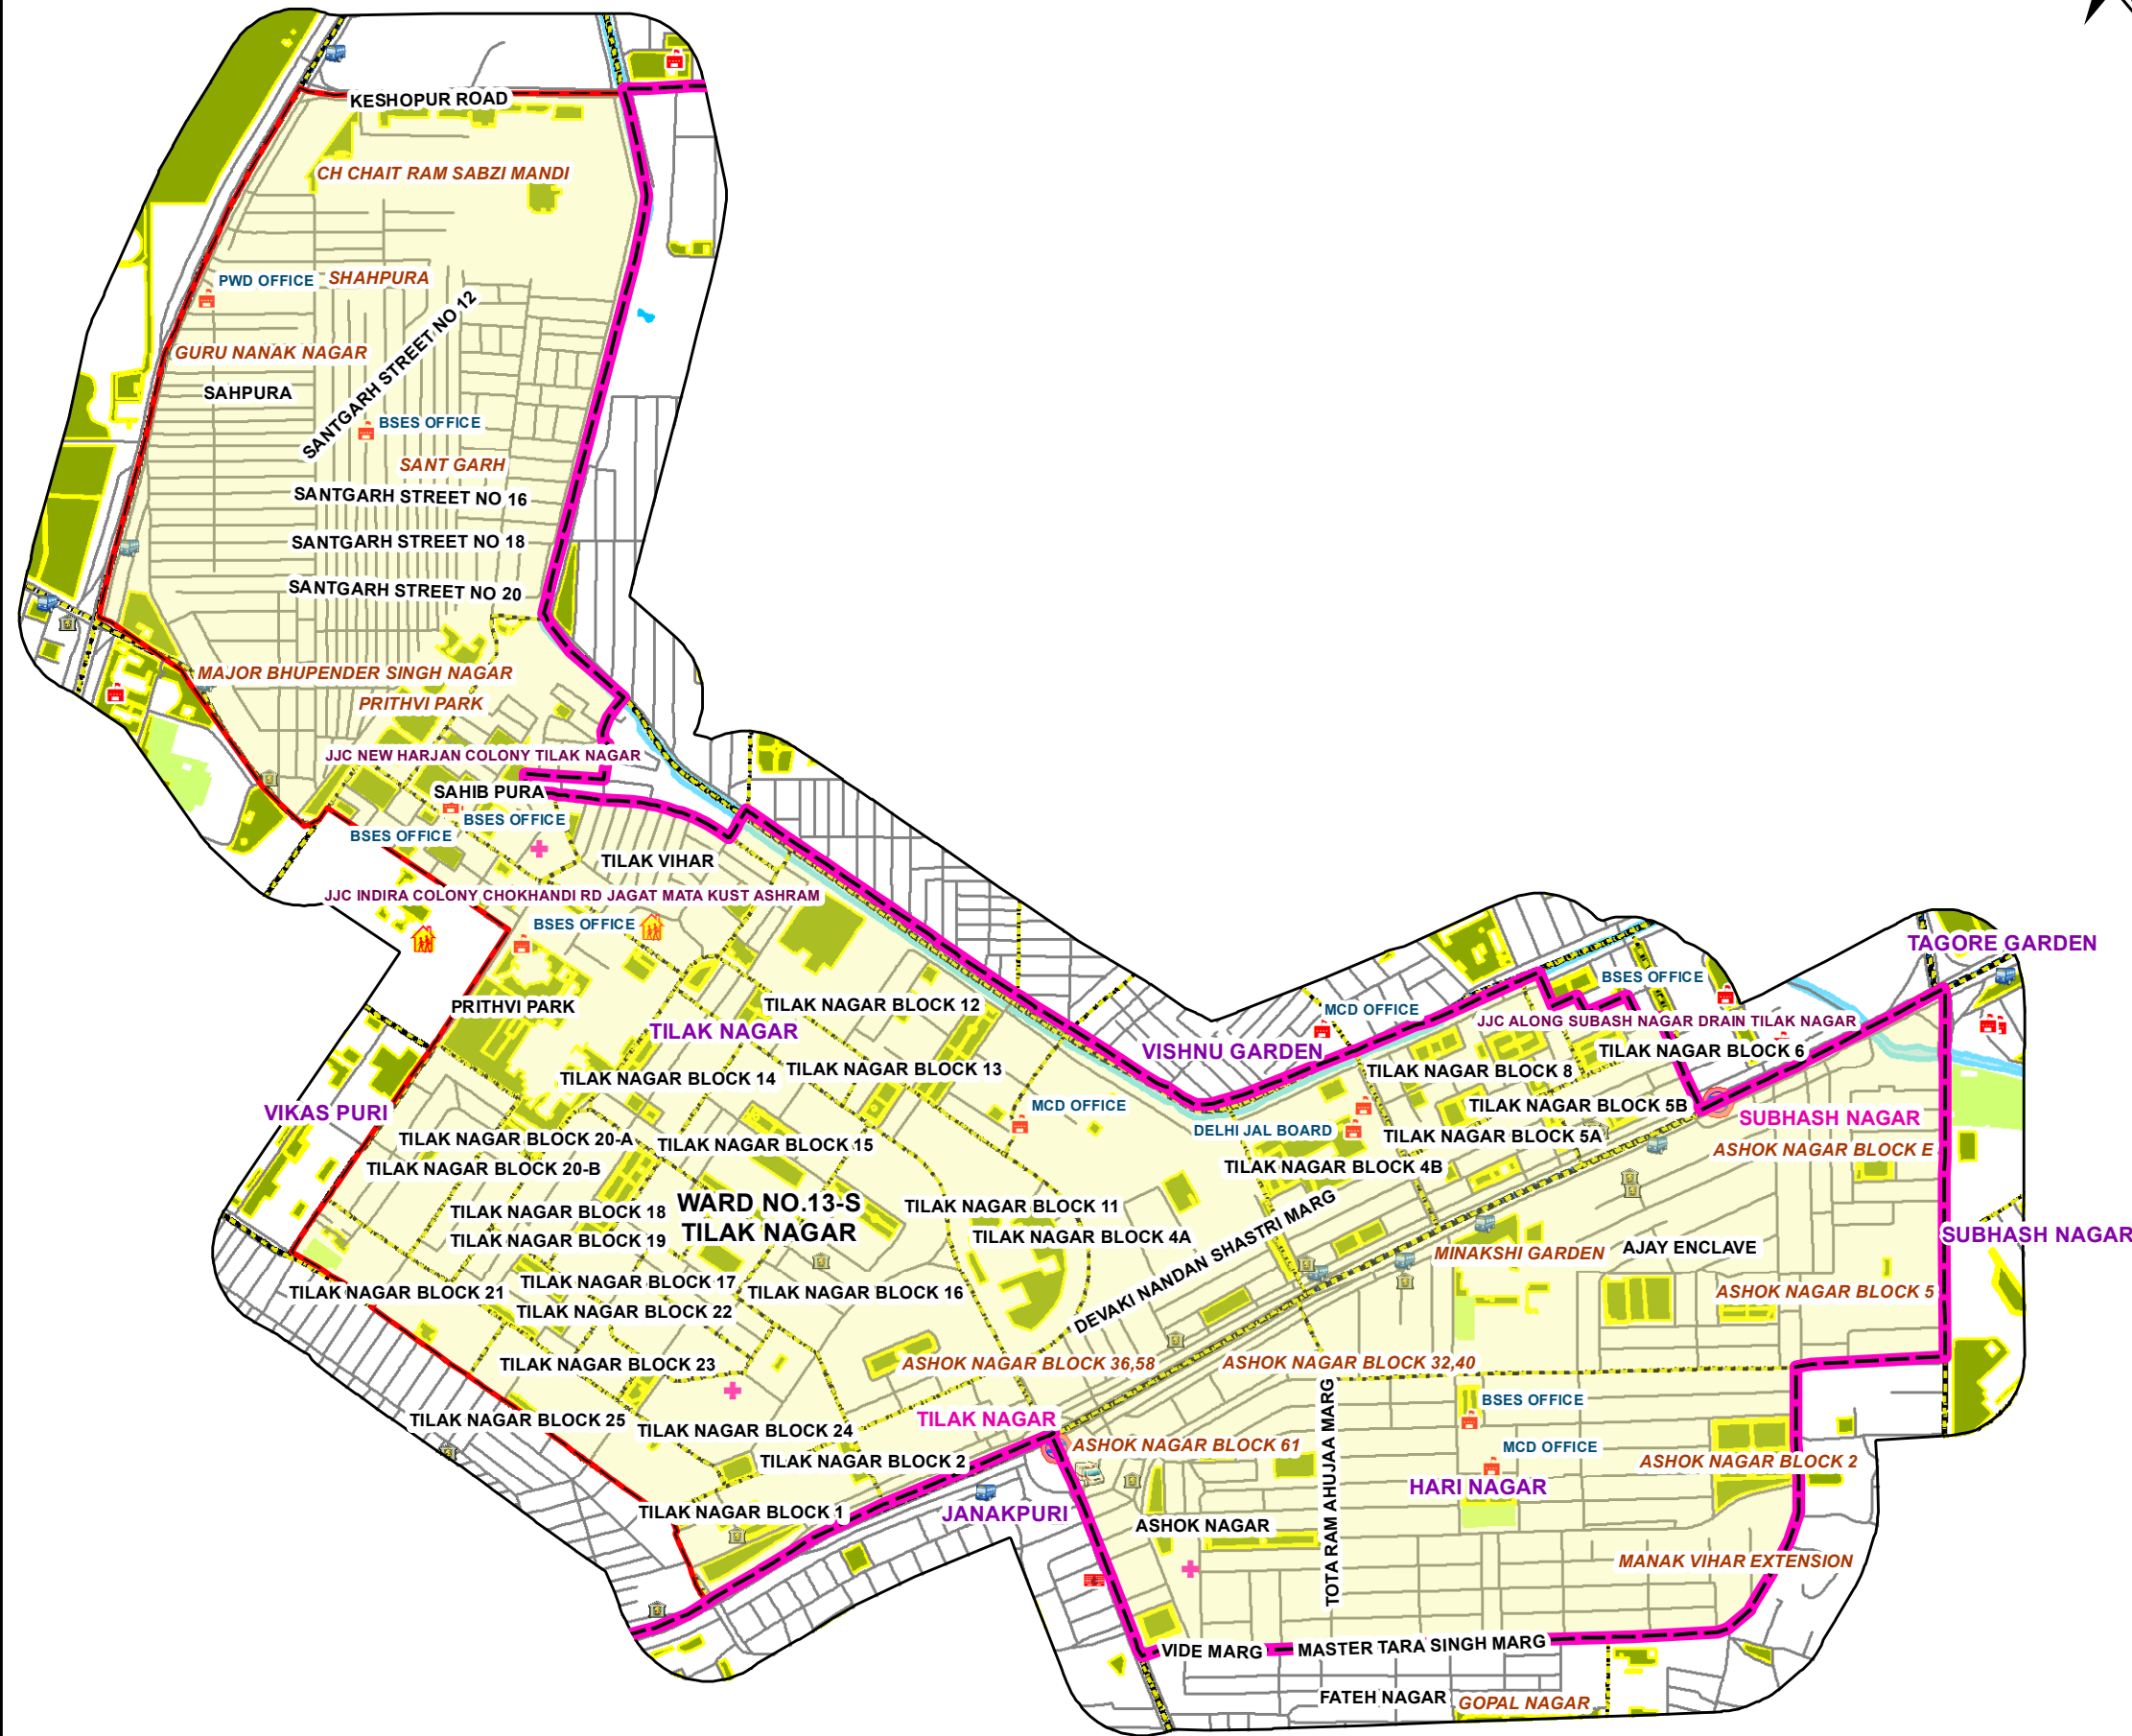

WARD 13-S, TILAK NAGAR

WARDS AS SEEN WITHIN AC -29 (TILAK NAGAR)

LEGEND

	Bank		Railway Line
	College		Canal
	Bus Stop		River
	Auditorium		Storm Water
	Fire Station		Pond
	Metro Station		Sub Locality
	Bus Terminal		Locality
	Health Centre		Play Ground
	Cats Ambulance		Stadium
	Community Center		Garden Parks
	Government Office		Ward Boundary
	Accident Trauma Center		AC Boundary
	Roads		

For further details about this map, please contact
Geospatial Delhi Limited
 (A Government of NCT of Delhi Company)
 3rd Level, C- Wing, Vikas Bhawan-II,
 Civil Lines, New Delhi – 110054

Website : www.gsdli.org.in