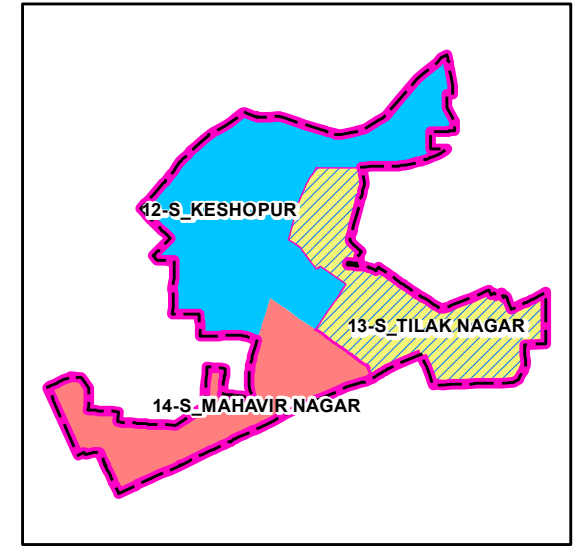

WARD 13-S, TILAK NAGAR

WARDS AS SEEN WITHIN AC -29 (TILAK NAGAR)

LEGEND

	Bank		Railway Line
	College		Canal
	Bus Stop		River
	Auditorium		Storm Water
	Fire Station		Pond
	Metro Station		Sub Locality
	Bus Terminal		Locality
	Health Centre		Play Ground
	Cats Ambulance		Stadium
	Community Center		Garden Parks
	Government Office		Ward Boundary
	Accident Trauma Center		AC Boundary
	Roads		