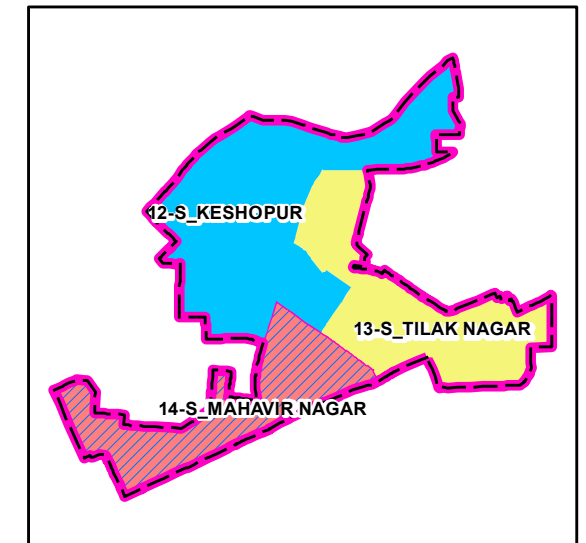

WARD 14-S, MAHAVIR NAGAR

प्रतिबंधित
 केवल विभागीय प्रयोग हेतु
 निर्यात के लिए नहीं

RESTRICTED
FOR DEPARTMENTAL USE ONLY
NOT FOR EXPORT

WARDS AS SEEN WITHIN AC -29 (TILAK NAGAR)

LEGEND

	Bank		Railway Line
	College		Canal
	Bus Stop		River
	Auditorium		Storm Water
	Fire Station		Pond
	Metro Station		Sub Locality
	Bus Terminal		Locality
	Health Centre		Play Ground
	Cats Ambulance		Stadium
	Community Center		Garden Parks
	Government Office		Ward Boundary
	Accident Trauma Center		AC Boundary
	Roads		