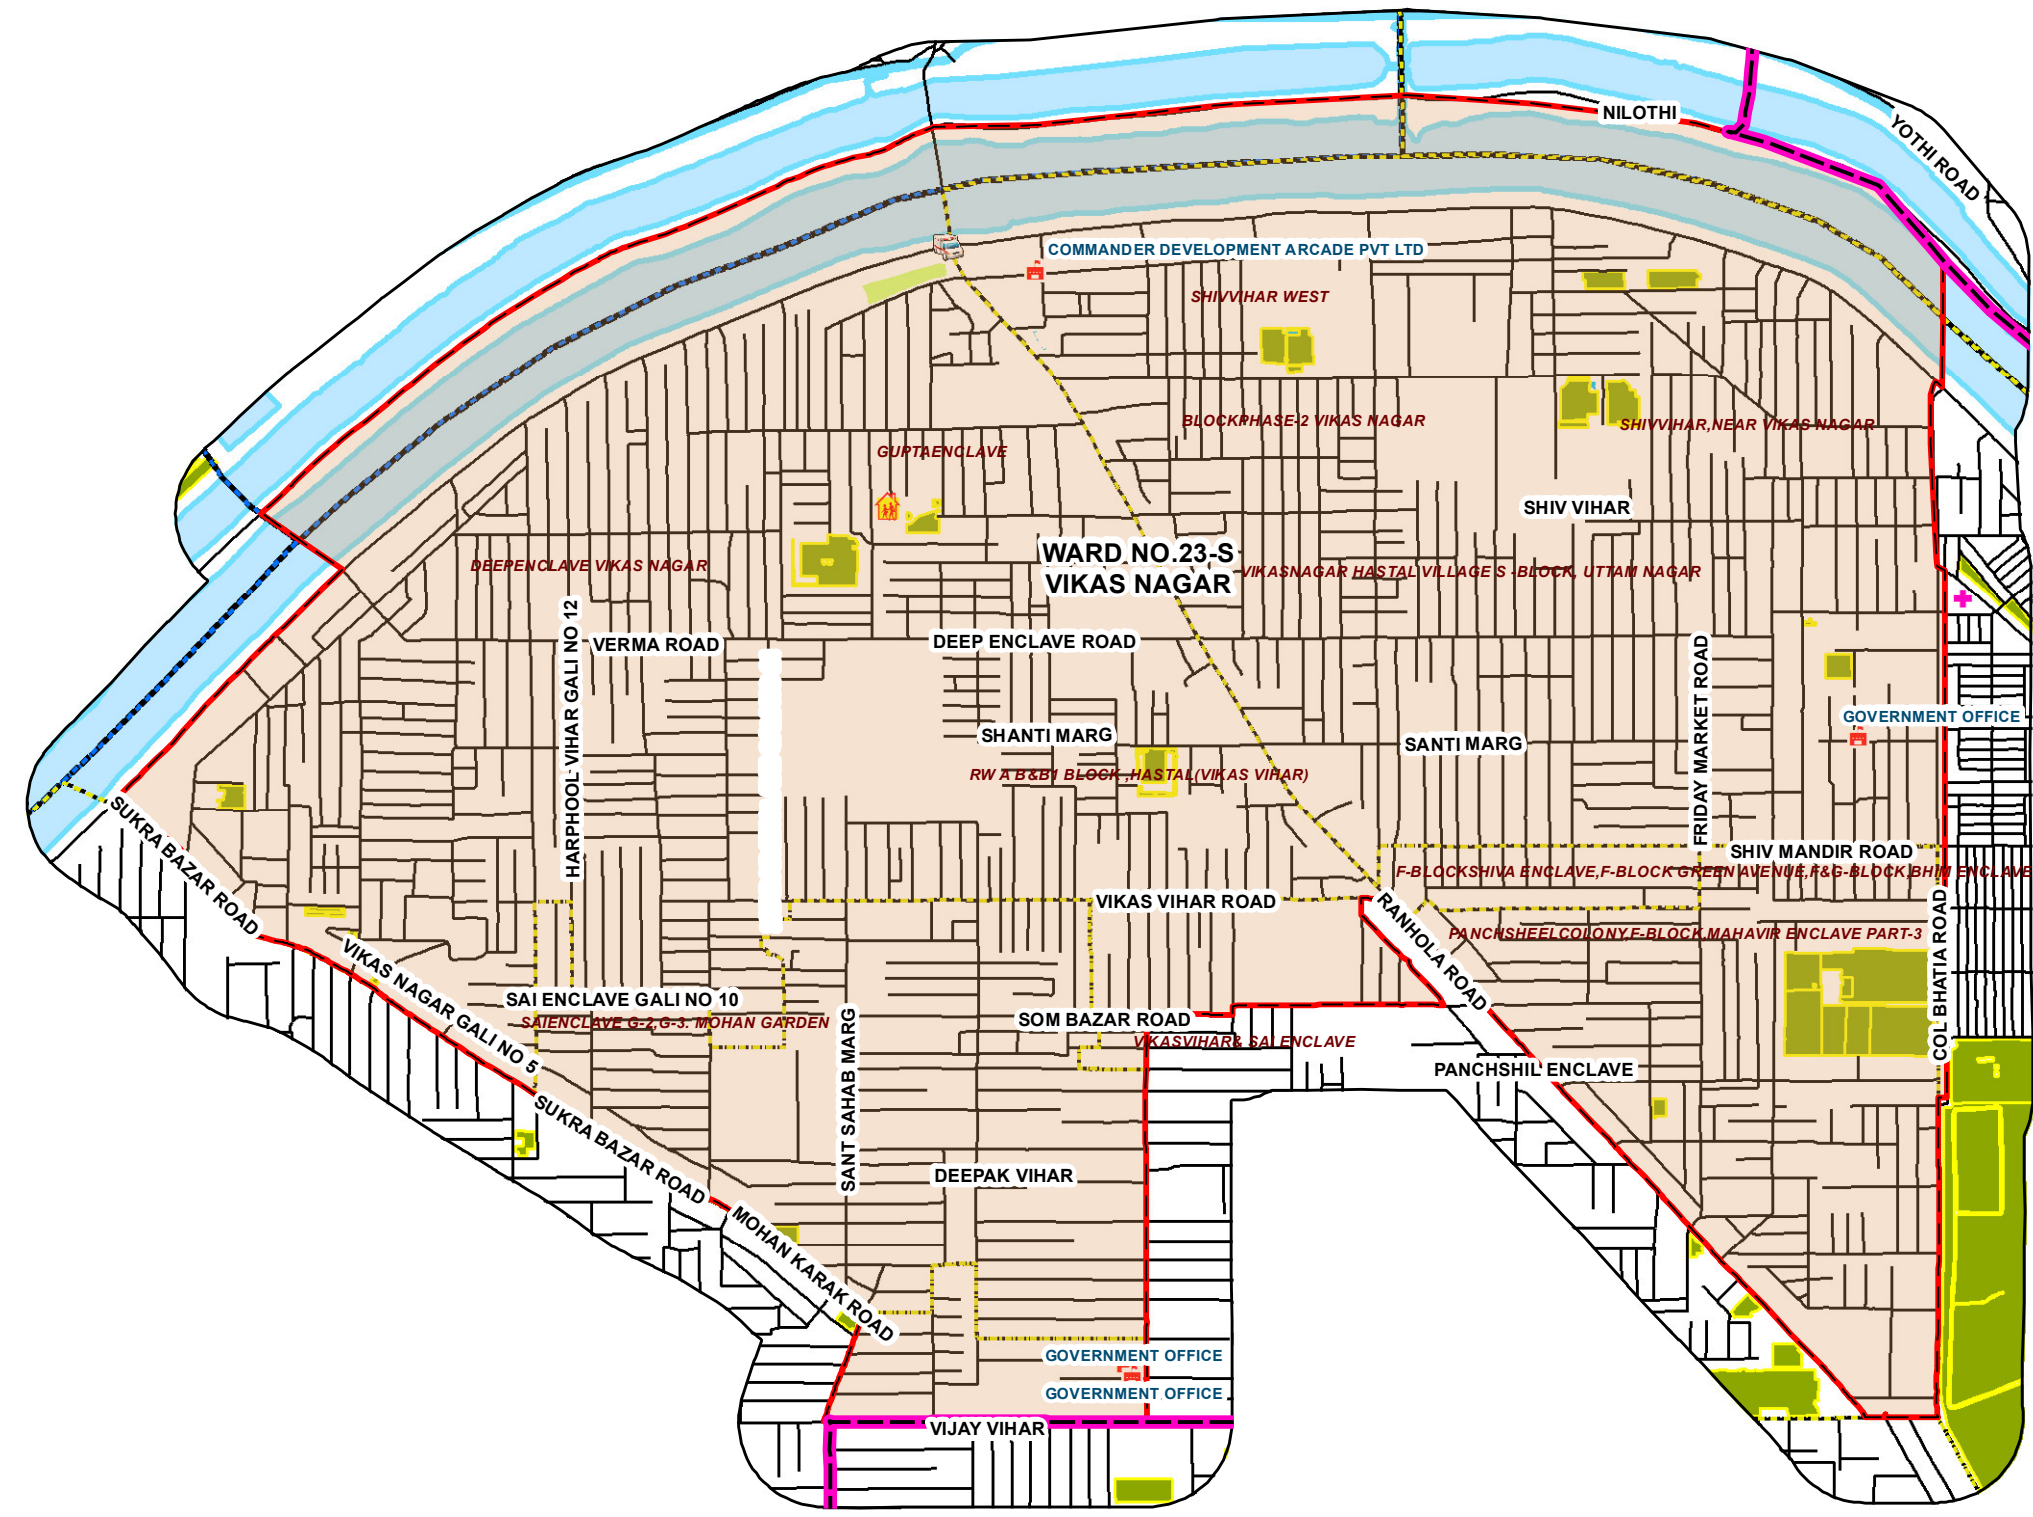

# WARD 23-S, VIKAS NAGAR

WARDS AS SEEN WITHIN AC-31 (VIKASPURI)

### LEGEND

	Bank		Railway Line
	College		Canal
	Bus Stop		River
	Auditorium		Storm Water
	Fire Station		Pond
	Metro Station		Sub Locality
	Bus Terminal		Locality
	Health Centre		Play Ground
	Cats Ambulance		Stadium
	Community Center		Garden Parks
	Government Office		Ward Boundary
	Accident Trauma Center		AC Boundary
	Roads		

1:8,700

For further details about this map , please contact

**Geospatial Delhi Limited**

(A Government of NCT of Delhi Company)

3rd Level, C- Wing, Vikas Bhawan-II,

Civil Lines, New Delhi – 110054

Website : [www.gsdl.org.in](http://www.gsdl.org.in)

MAP PRINT DATE 09-11-2016