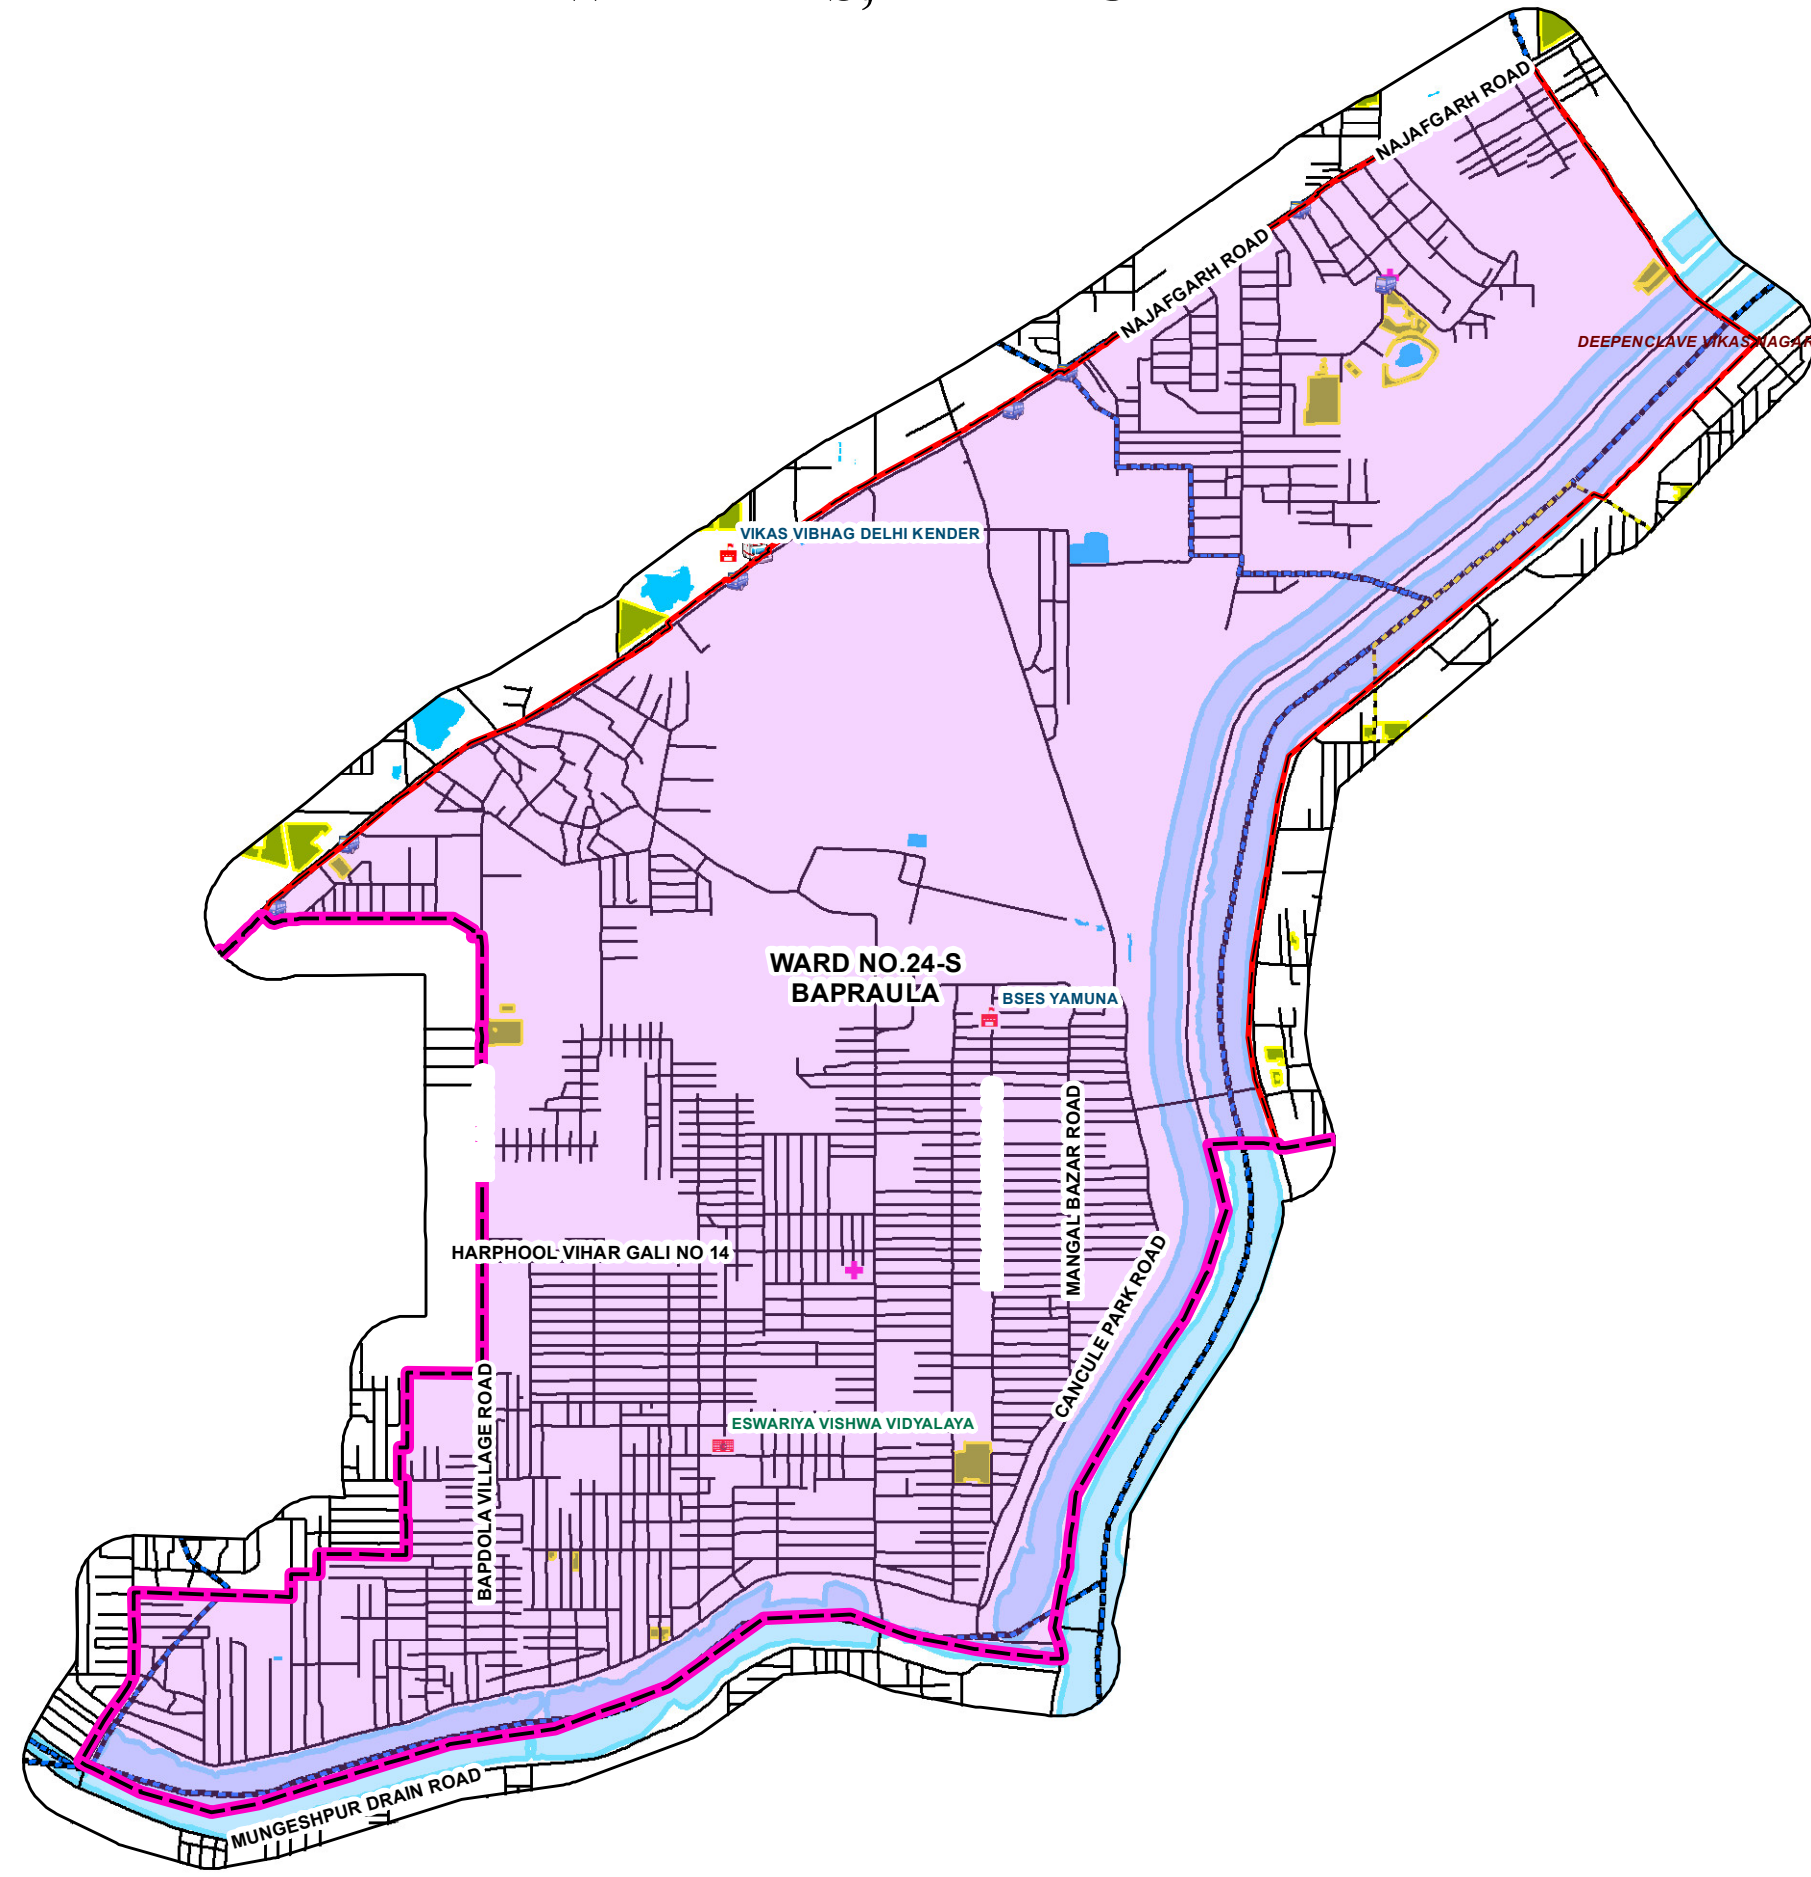

WARD 24-S, BAPRAULA

WARDS AS SEEN WITHIN AC-31 (VIKASPURI)

LEGEND

	Bank		Railway Line
	College		Canal
	Bus Stop		River
	Auditorium		Storm Water
	Fire Station		Pond
	Metro Station		Sub Locality
	Bus Terminal		Locality
	Health Centre		Play Ground
	Cats Ambulance		Stadium
	Community Center		Garden Parks
	Government Office		Ward Boundary
	Accident Trauma Center		AC Boundary
	Roads		

1:13,000

For further details about this map, please contact

Geospatial Delhi Limited

(A Government of NCT of Delhi Company)

3rd Level, C- Wing, Vikas Bhawan-II,

Civil Lines, New Delhi – 110054

Website : www.gsdl.org.in

Disclaimer: Reproduction in whole or part by any means is prohibited without written permission of Geospatial Delhi Limited and State Election Commission Delhi.

© GOVERNMENT OF DELHI COPYRIGHT, 2012.

MAP PRINT DATE 09-11-2016