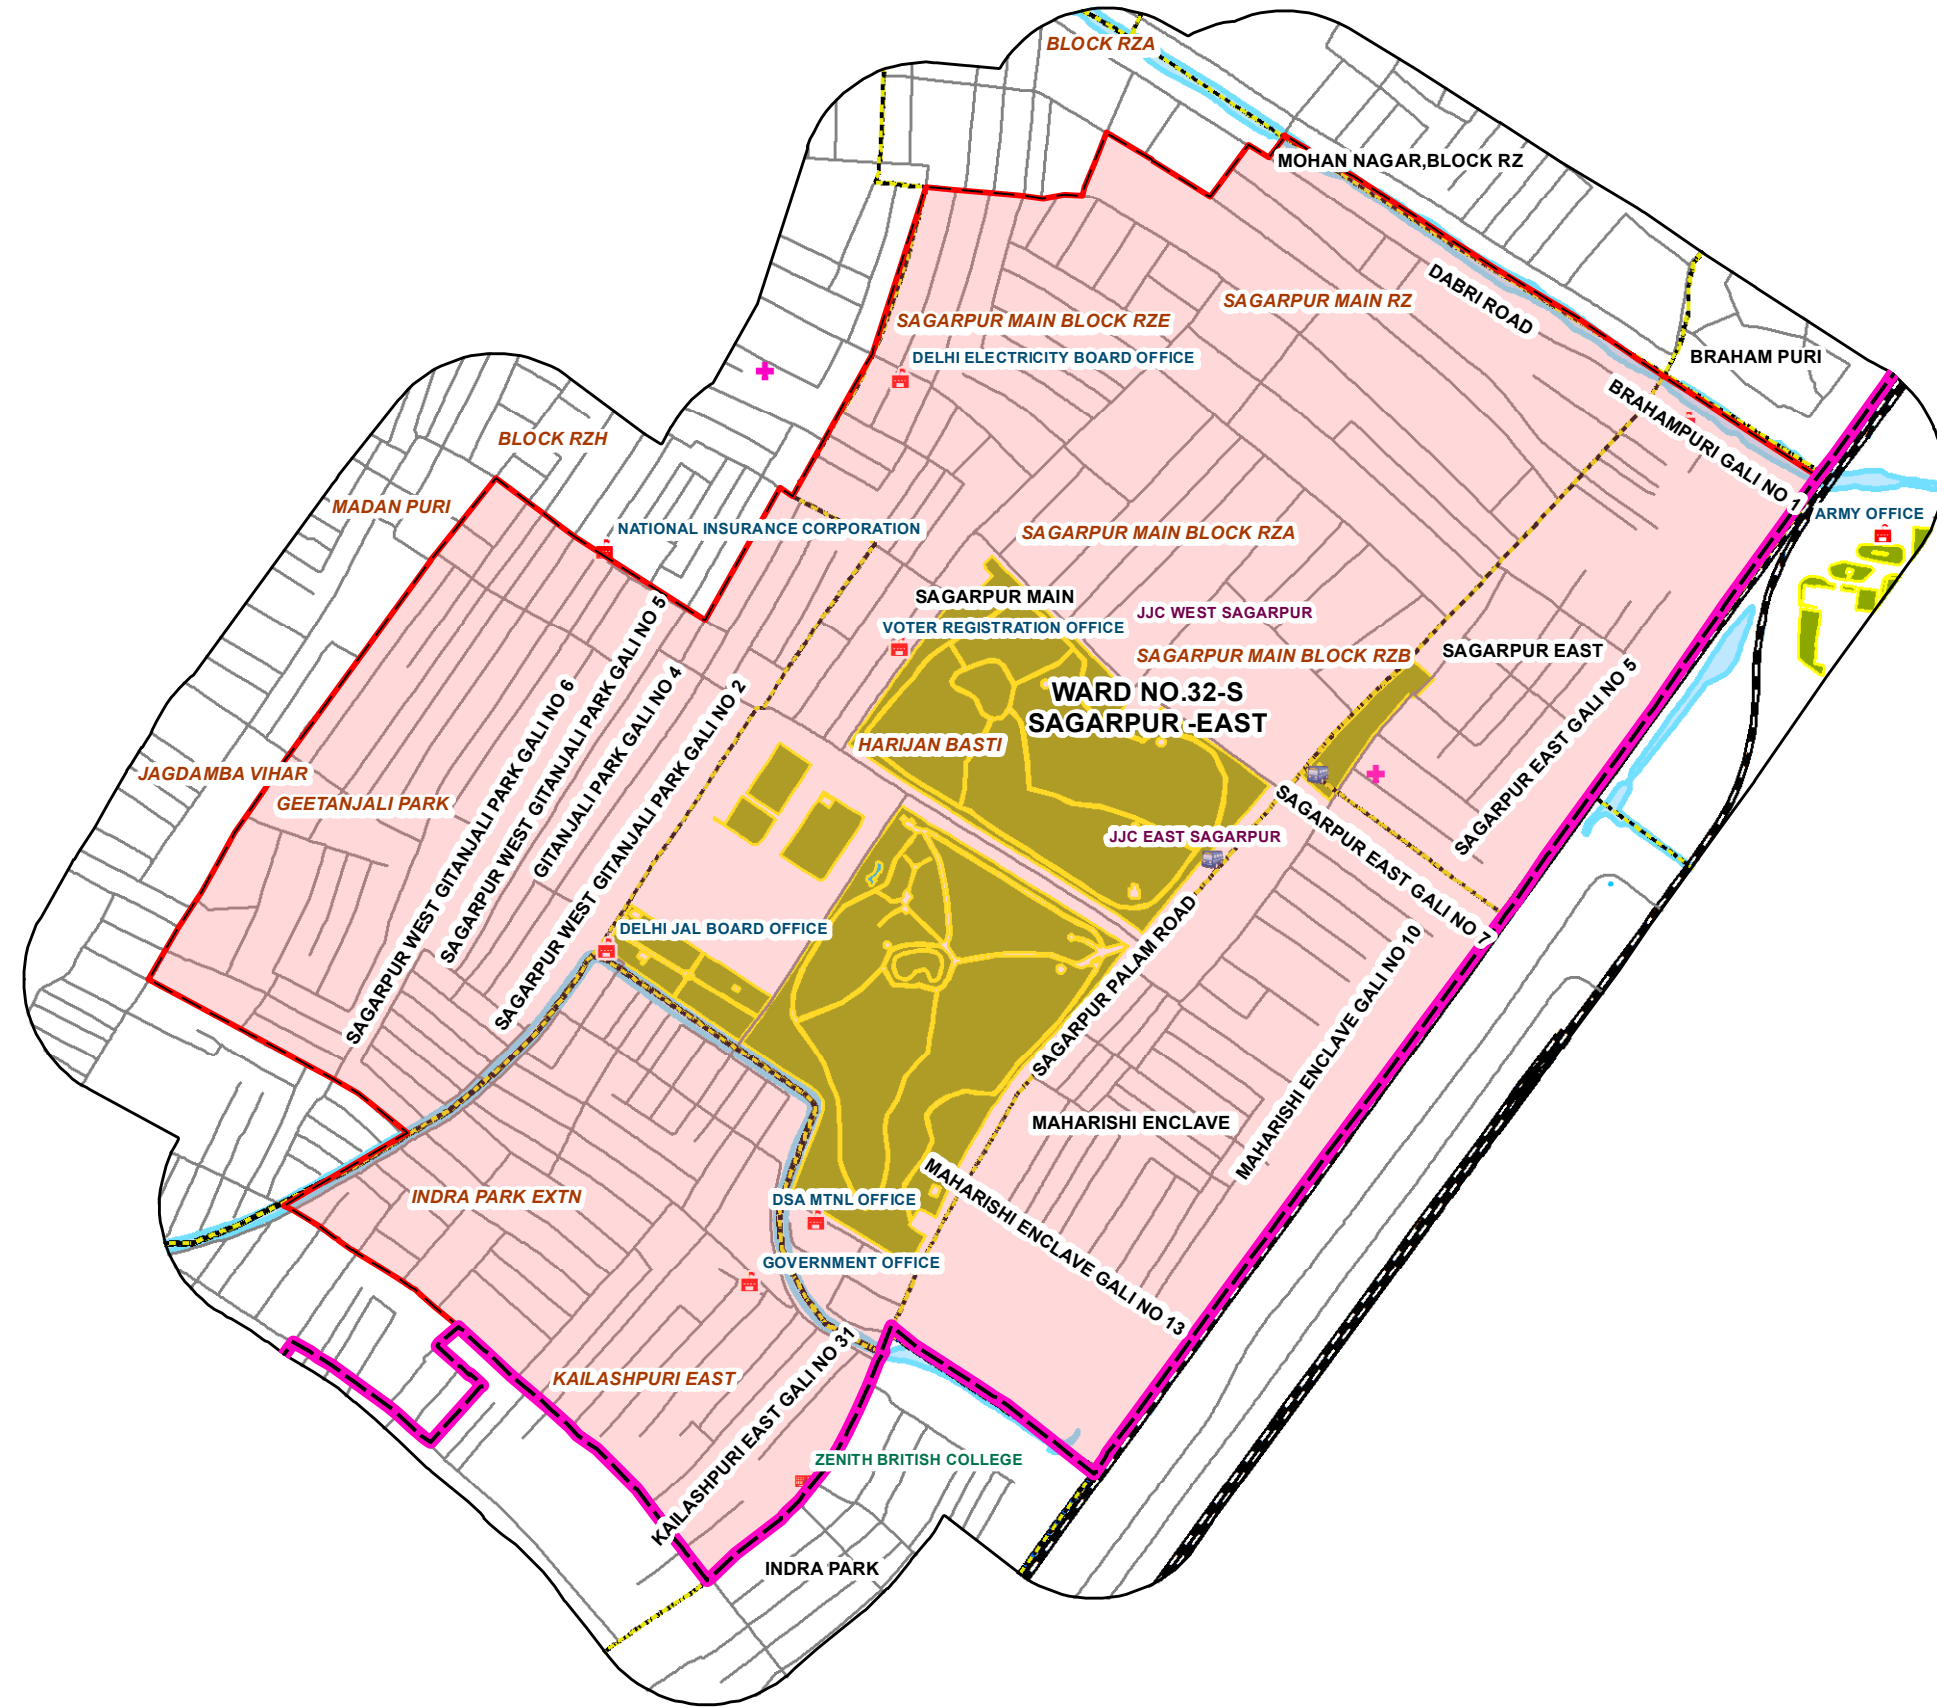

# WARD 32-S, SAGARPUR-EAST

**LEGEND**

	Bank		Railway Line
	College		Canal
	Bus Stop		River
	Auditorium		Storm Water
	Fire Station		Pond
	Metro Station		Sub Locality
	Bus Terminal		Locality
	Health Centre		Play Ground
	Cats Ambulance		Stadium
	Community Center		Garden Parks
	Government Office		Ward Boundary
	Accident Trauma Center		AC Boundary
	Roads		

For further details about this map , please contact

**Geospatial Delhi Limited**  
 (A Government of NCT of Delhi Company)

3rd Level, C- Wing, Vikas Bhawan-II,  
 Civil Lines, New Delhi – 110054

Website : [www.gsdli.org.in](http://www.gsdli.org.in)