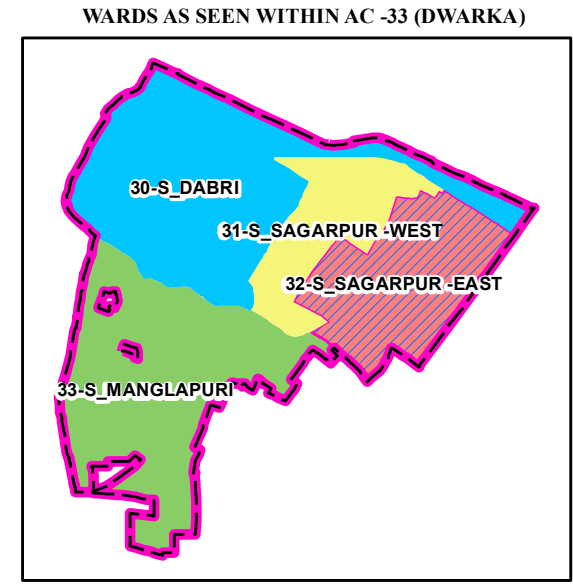

# WARD 32-S, SAGARPUR-EAST

**LEGEND**

	Bank		Railway Line
	College		Canal
	Bus Stop		River
	Auditorium		Storm Water
	Fire Station		Pond
	Metro Station		Sub Locality
	Bus Terminal		Locality
	Health Centre		Play Ground
	Cats Ambulance		Stadium
	Community Center		Garden Parks
	Government Office		Ward Boundary
	Accident Trauma Center		AC Boundary
	Roads		