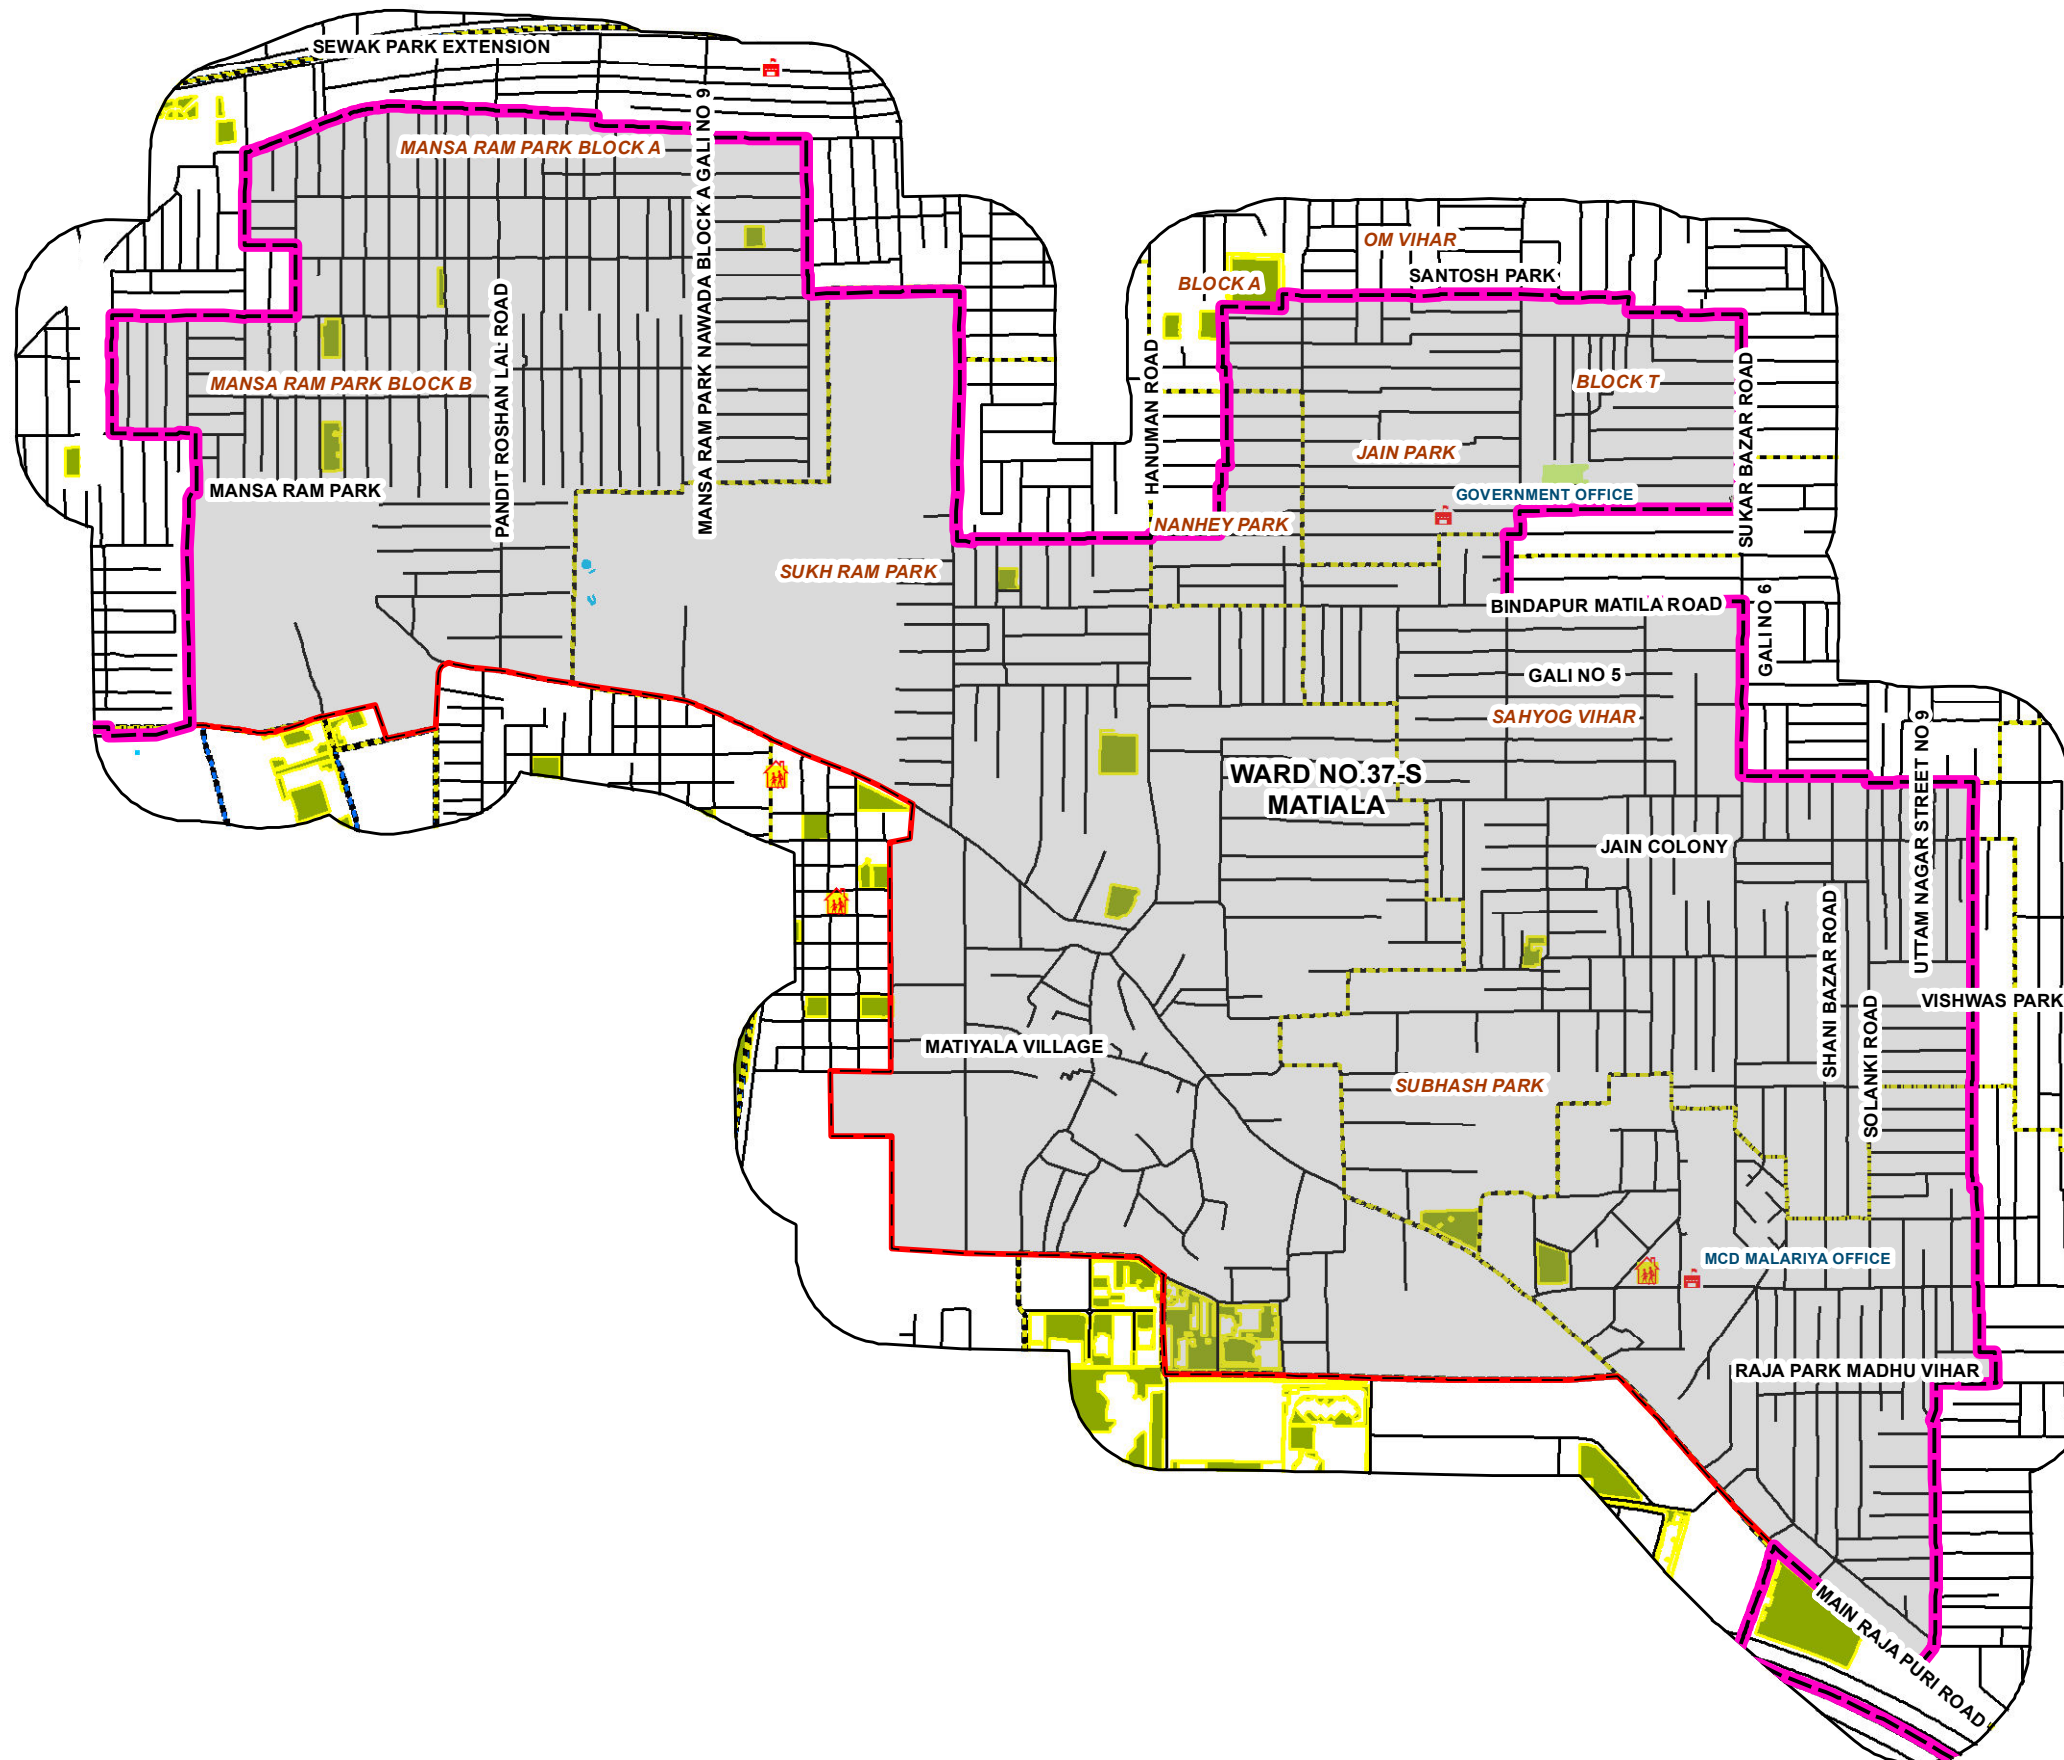

WARD 37-S, MATIALA

प्रतिबंधित
 केवल विभागीय प्रयोग हेतु
 निर्यात के लिए नहीं

RESTRICTED
FOR DEPARTMENTAL USE ONLY
NOT FOR EXPORT

WARDS AS SEEN WITHIN AC- 34 (MATIALA)

LEGEND

	Bank		Railway Line
	College		Canal
	Bus Stop		River
	Auditorium		Storm Water
	Fire Station		Pond
	Metro Station		Sub Locality
	Bus Terminal		Locality
	Health Centre		Play Ground
	Cats Ambulance		Stadium
	Community Center		Garden Parks
	Government Office		Ward Boundary
	Accident Trauma Center		AC Boundary
	Roads		

For further details about this map , please contact

Geospatial Delhi Limited

(A Government of NCT of Delhi Company)

3rd Level, C- Wing, Vikas Bhawan-II,

Civil Lines, New Delhi – 110054

Website : www.gsdl.org.in

Disclaimer: Reproduction in whole or part by any means is prohibited without written permission of Geospatial Delhi Limited and State Election Commission Delhi.

© GOVERNMENT OF DELHI COPYRIGHT, 2012.

MAP PRINT DATE 09-11-2016