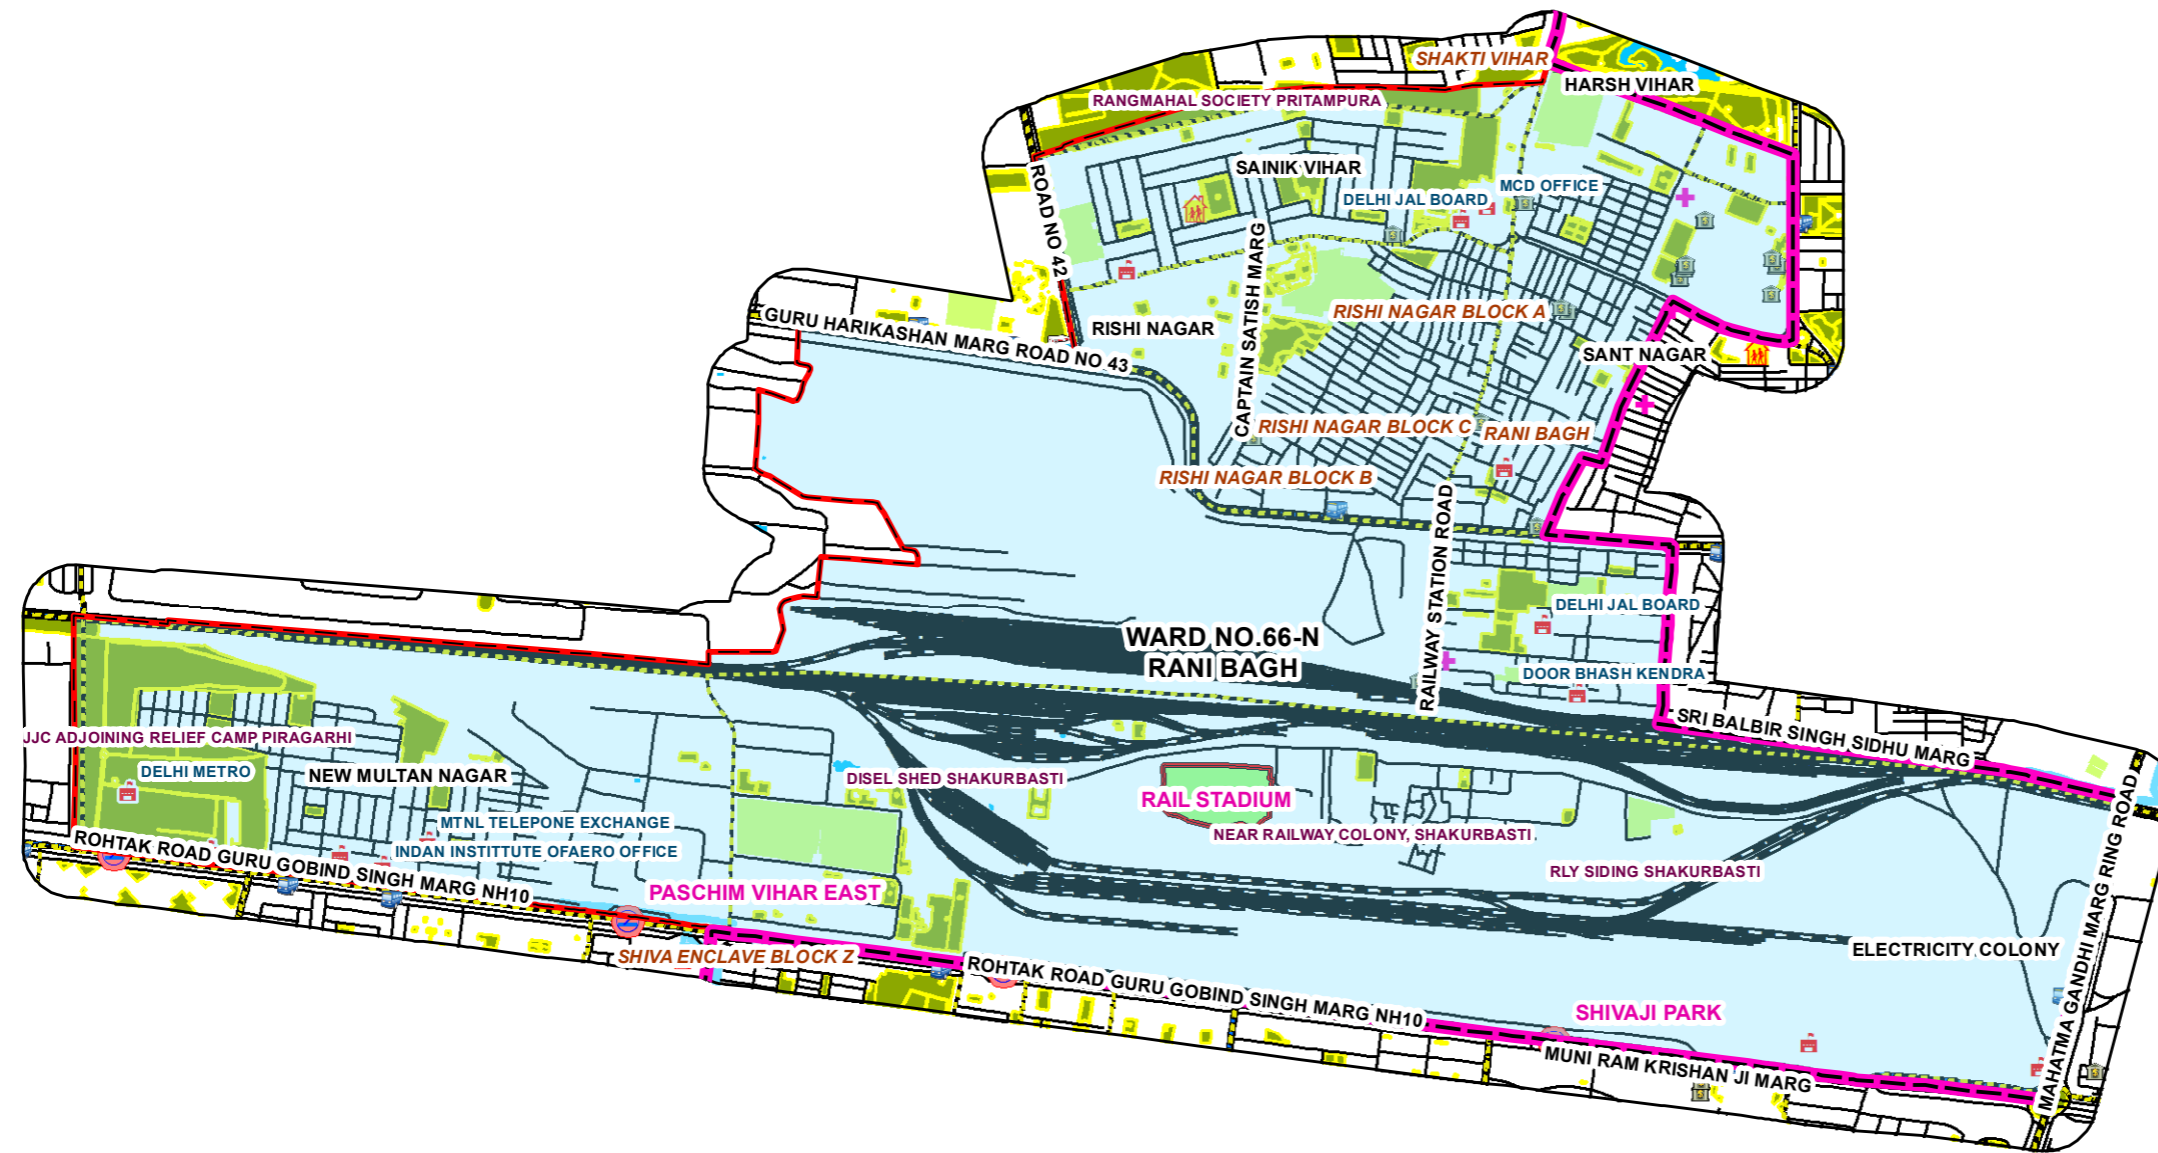

WARD 66-N, RANI BAGH

प्रतिबंधित
 केवल विभागीय प्रयोग हेतु
 निर्यात के लिए नहीं

RESTRICTED
FOR DEPARTMENTAL USE ONLY
NOT FOR EXPORT

WARDS AS SEEN WITHIN AC- 15 (SHAKUR BASTI)

LEGEND

	Bank		Railway Line
	College		Canal
	Bus Stop		River
	Auditorium		Storm Water
	Fire Station		Pond
	Metro Station		Sub Locality
	Bus Terminal		Locality
	Health Centre		Play Ground
	Cats Ambulance		Stadium
	Community Center		Garden Parks
	Government Office		Ward Boundary
	Accident Trauma Center		AC Boundary
	Roads		

For further details about this map , please contact

Geospatial Delhi Limited

(A Government of NCT of Delhi Company)

3rd Level, C- Wing, Vikas Bhawan-II,

Civil Lines, New Delhi – 110054

Website : www.gsdli.org.in