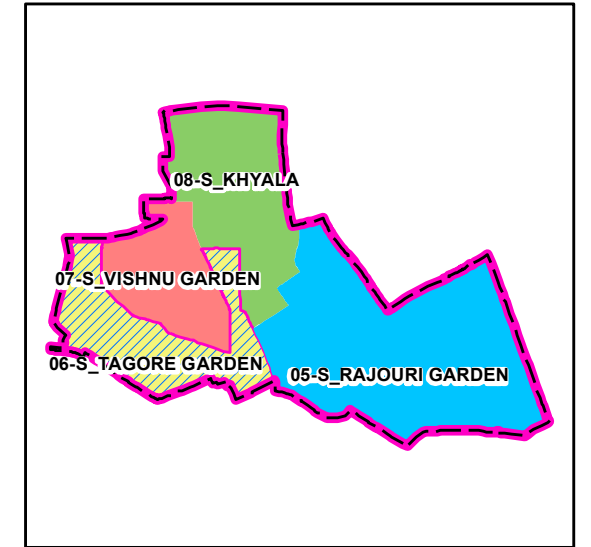

WARD 06-S, TAGORE GARDEN

प्रतिबंधित
 केवल विभागीय प्रयोग हेतु
 निर्यात के लिए नहीं

RESTRICTED
FOR DEPARTMENTAL USE ONLY
NOT FOR EXPORT

WARDS AS SEEN WITHIN AC -27 (RAJOURI GARDEN)

LEGEND

	Bank		Railway Line
	College		Canal
	Bus Stop		River
	Auditorium		Storm Water
	Fire Station		Pond
	Metro Station		Sub Locality
	Bus Terminal		Locality
	Health Centre		Play Ground
	Cats Ambulance		Stadium
	Community Center		Garden Parks
	Government Office		Ward Boundary
	Accident Trauma Center		AC Boundary
	Roads		