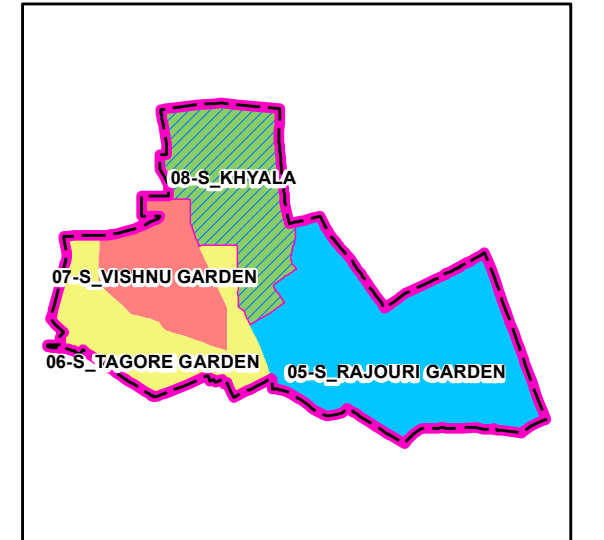

WARD 08-S, KHYALA

WARDS AS SEEN WITHIN AC -27 (RAJOURI GARDEN)

LEGEND

	Bank		Railway Line
	College		Canal
	Bus Stop		River
	Auditorium		Storm Water
	Fire Station		Pond
	Metro Station		Sub Locality
	Bus Terminal		Locality
	Health Centre		Play Ground
	Cats Ambulance		Stadium
	Community Center		Garden Parks
	Government Office		Ward Boundary
	Accident Trauma Center		AC Boundary
	Roads		