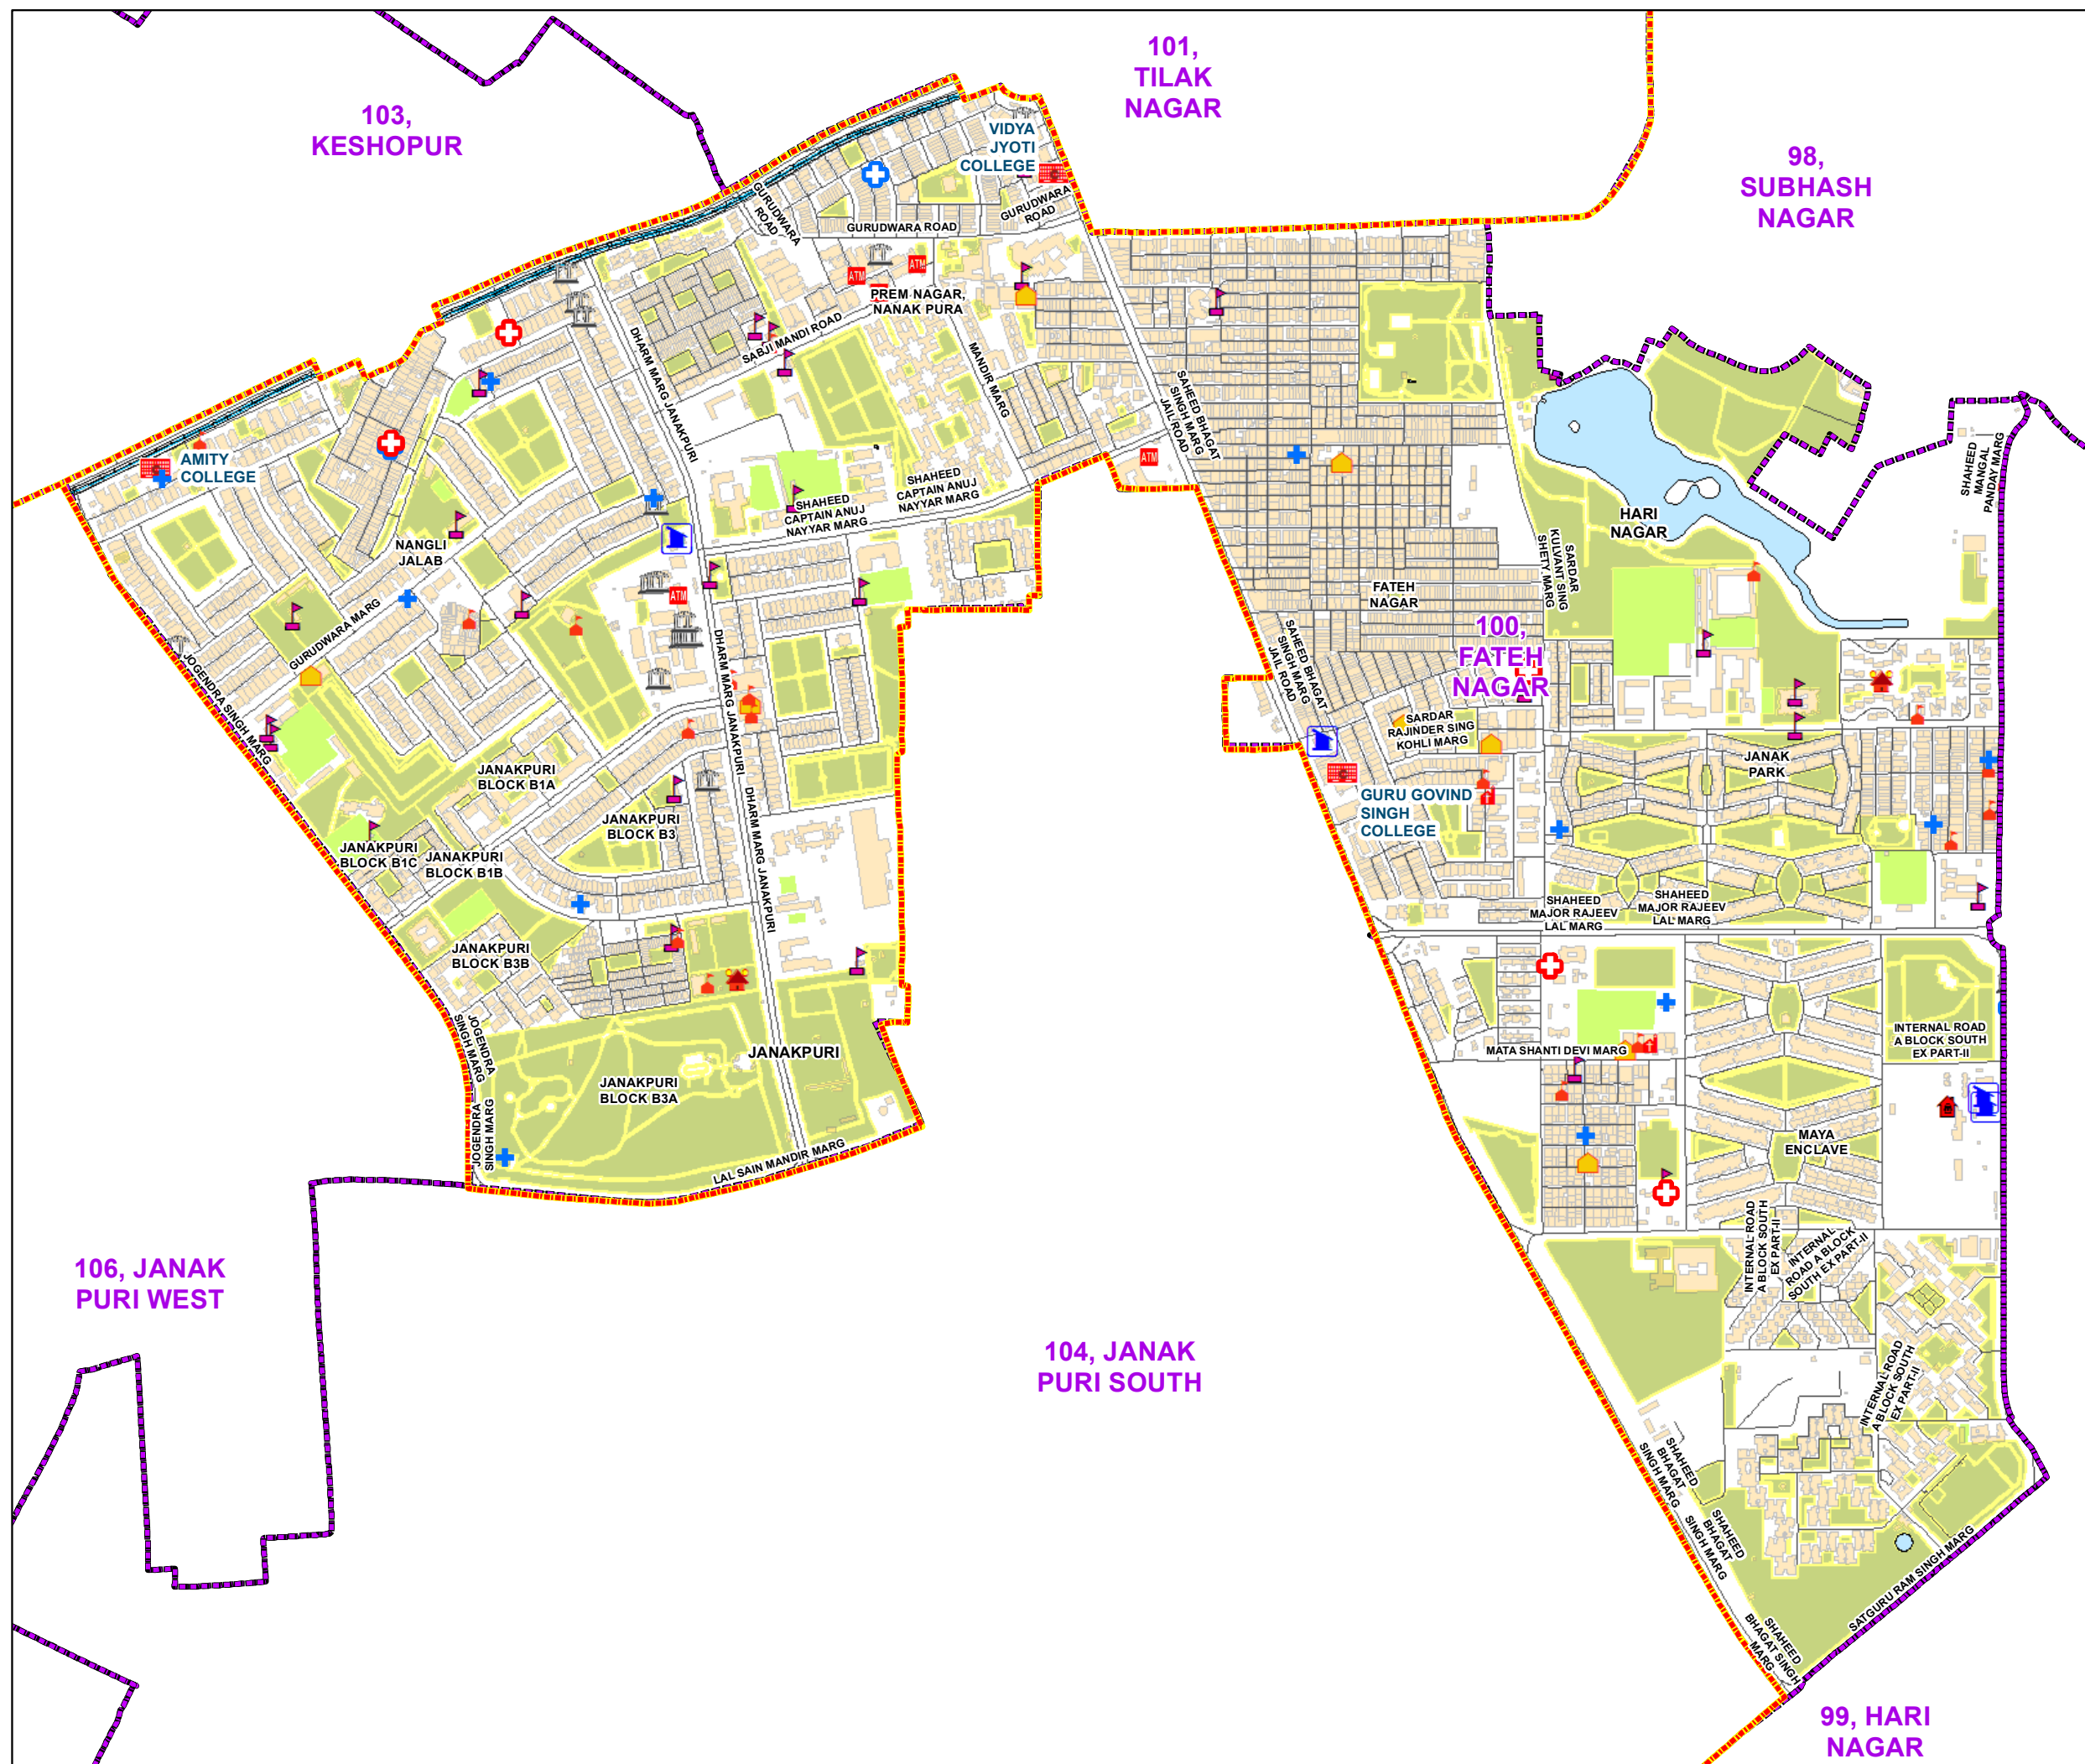

WARD NO.- 100, FATEH NAGAR

LEGEND

	Health Centre		Gurudwara
	Nursing Home		Bank
	Primary Health Centre		Metro Line
	Dispensary		Railway Line
	Govt Hospital		Road
	Petrol Pump		Village Boundary
	Church		Ward Boundary
	Community Center		Assembly Boundary
	Metro Station		Sub-Division Boundary
	ATM		District Boundary
	Mosque		Buildings
	College		Canal Bank
	Barat Ghar		Play Ground
	Police Station		Pond
	Cinema Hall		Storm Water Drain
	University		River Bank
	Fire Station		Garden Parks
	Temple		Stadium
	School		

Total Population - 57335
SC Population - 2034

1:9,290

For further details about this map, please contact

Geospatial Delhi Limited
(A Government of NCT of Delhi Company)
3rd Level, C- Wing, Vikas Bhawan-II,
Civil Lines, New Delhi - 110054
Website : www.gsdlog.in