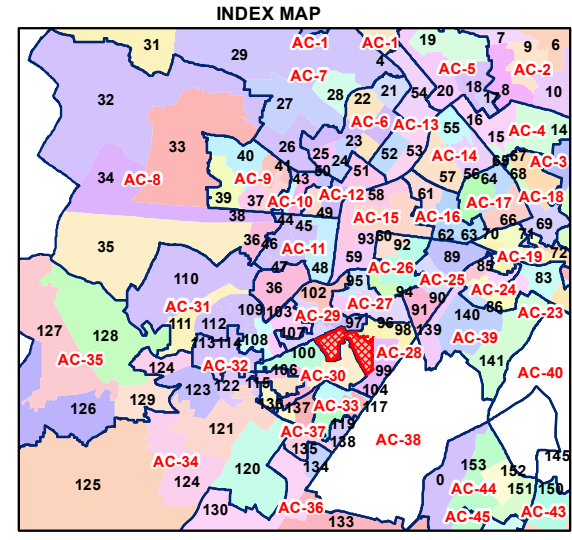

WARD NO.- 100, FATEH NAGAR

LEGEND

	Health Centre		Gurudwara
	Nursing Home		Bank
	Primary Health Centre		Metro Line
	Dispensary		Railway Line
	Govt Hospital		Road
	Petrol Pump		Village Boundary
	Church		Ward Boundary
	Community Center		Assembly Boundary
	Metro Station		Sub-Division Boundary
	ATM		District Boundary
	Mosque		Buildings
	College		Canal Bank
	Barat Ghar		Play Ground
	Police Station		Pond
	Cinema Hall		Storm Water Drain
	University		River Bank
	Fire Station		Garden Parks
	Temple		Stadium
	School		

Total Population - 57335
SC Population - 2034

1:9,290

For further details about this map, please contact

Geospatial Delhi Limited
(A Government of NCT of Delhi Company)
3rd Level, C- Wing, Vikas Bhawan-II,
Civil Lines, New Delhi - 110054
Website : www.gsdlog.in