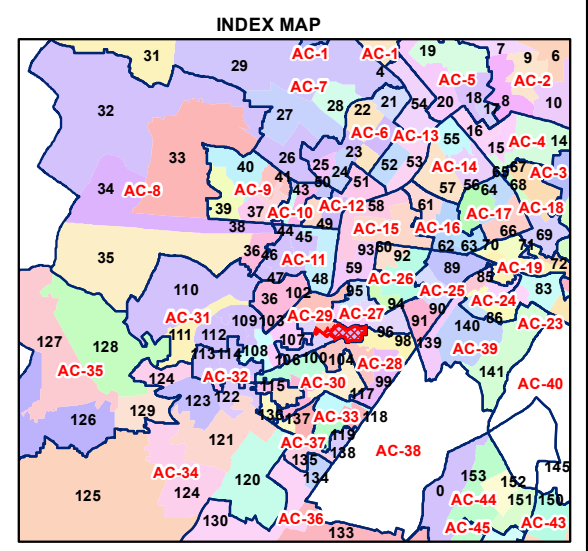

WARD NO.- 101, TILAK NAGAR

प्रतिबंधित
केवल विभागीय प्रयोग हेतु
निर्यात के लिए नहीं

**RESTRICTED
FOR DEPARTMENTAL USE ONLY
NOT FOR EXPORT**

LEGEND	
	Health Centre
	Nursing Home
	Primary Health Centre
	Dispensary
	Govt Hospital
	Petrol Pump
	Church
	Community Center
	Metro Station
	ATM
	Mosque
	College
	Barat Ghar
	Police Station
	Cinema Hall
	University
	Fire Station
	Temple
	School
	Gurdwara
	Bank
	Metro Line
	Railway Line
	Road
	Village Boundary
	Ward Boundary
	Assembly Boundary
	Sub-Division Boundary
	District Boundary
	Buildings
	Canal Bank
	Play Ground
	Pond
	Storm Water Drain
	River Bank
	Garden Parks
	Stadium

Total Population - 52859
SC Population - 1754

1:8,190
 For further details about this map, please contact
 Geospatial Delhi Limited
 (A Government of NCT of Delhi Company)
 3rd Level, C- Wing, Vikas Bhawan-II,
 Civil Lines, New Delhi - 110054
 Website : www.gsd.org.in