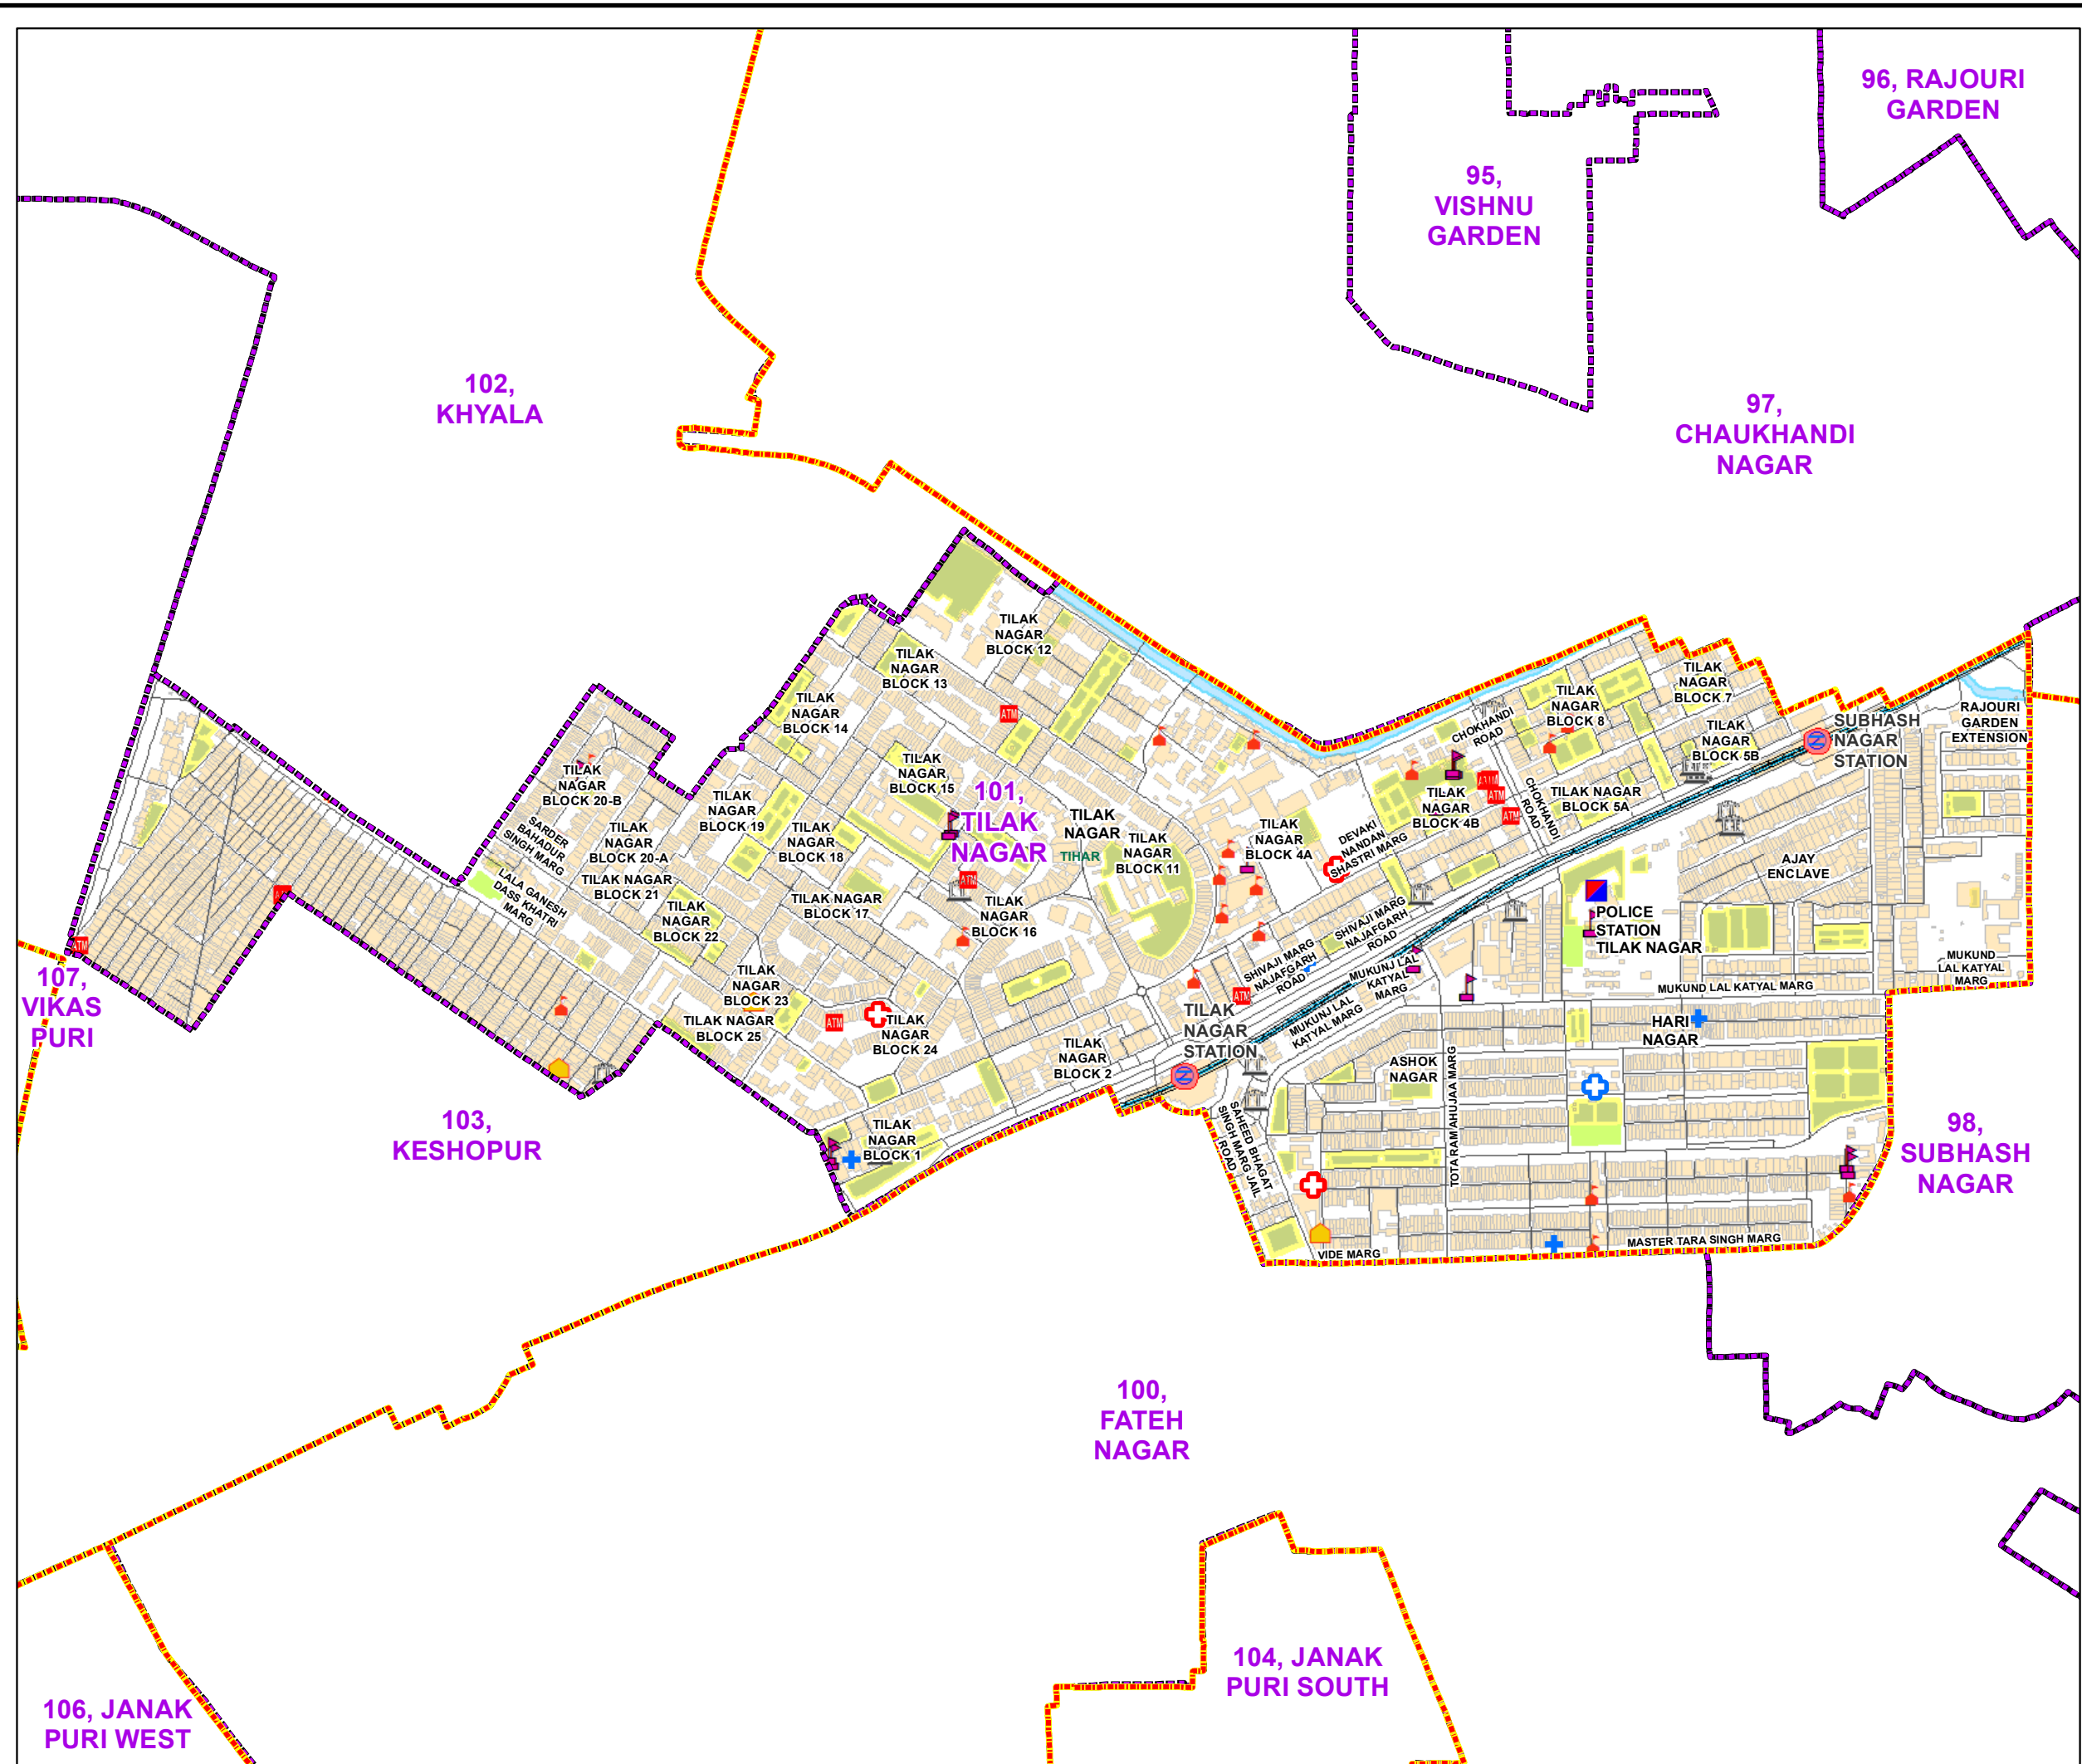

WARD NO.- 101, TILAK NAGAR

प्रतिबंधित
केवल विभागीय प्रयोग हेतु
निर्यात के लिए नहीं

**RESTRICTED
FOR DEPARTMENTAL USE ONLY
NOT FOR EXPORT**

LEGEND	
	Health Centre
	Nursing Home
	Primary Health Centre
	Dispensary
	Govt Hospital
	Petrol Pump
	Church
	Community Center
	Metro Station
	ATM
	Mosque
	College
	Barat Ghar
	Police Station
	Cinema Hall
	University
	Fire Station
	Temple
	School
	Gurdwara
	Bank
	Metro Line
	Railway Line
	Road
	Village Boundary
	Ward Boundary
	Assembly Boundary
	Sub-Division Boundary
	District Boundary
	Buildings
	Canal Bank
	Play Ground
	Pond
	Storm Water Drain
	River Bank
	Garden Parks
	Stadium

Total Population - 52859
SC Population - 1754

1:8,190
 For further details about this map, please contact
 Geospatial Delhi Limited
 (A Government of NCT of Delhi Company)
 3rd Level, C- Wing, Vikas Bhawan-II,
 Civil Lines, New Delhi - 110054
 Website : www.gsd.org.in

Disclaimer:
 Reproduction in whole or part by any means is prohibited without
 written permission of Geospatial Delhi Limited. Responsibility of
 data validation lies with the department concerned.