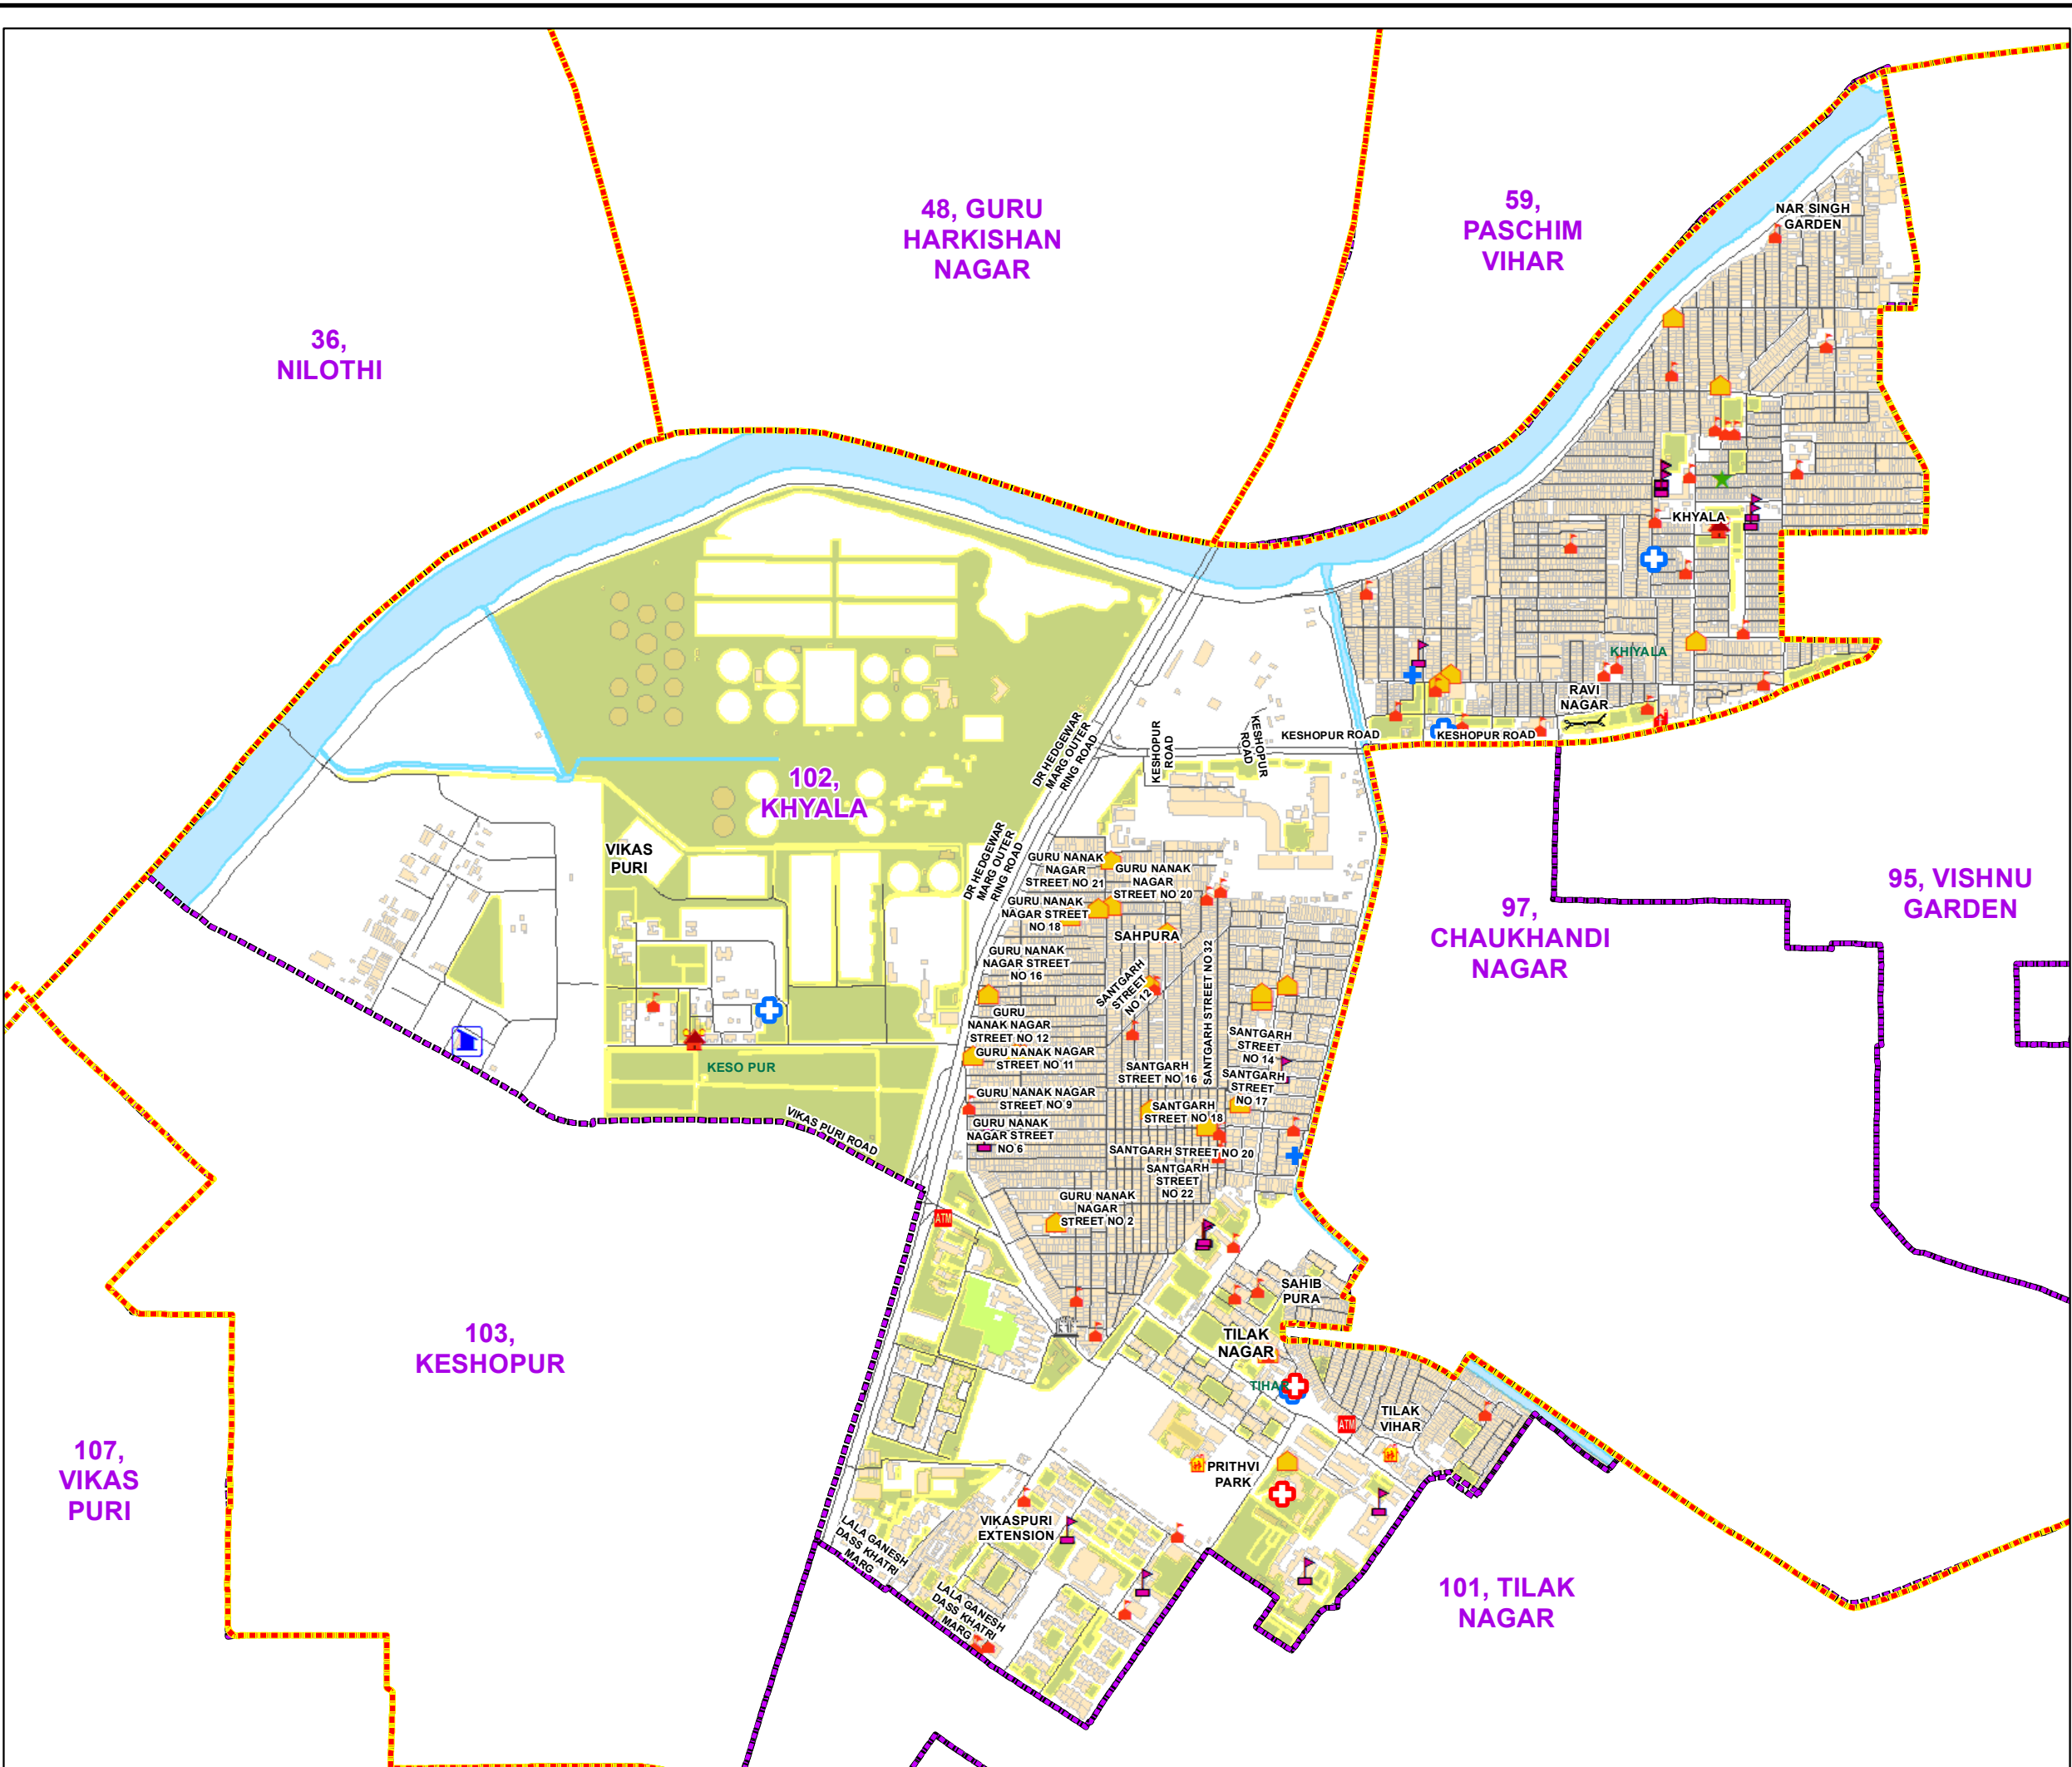

WARD NO.- 102, KHYALA

प्रतिबंधित
 केवल विभागीय प्रयोग हेतु
 निर्यात के लिए नहीं

RESTRICTED
 FOR DEPARTMENTAL USE ONLY
 NOT FOR EXPORT

LEGEND

- | | | | |
|--|-----------------------|--|-----------------------|
| | Health Centre | | Gurdwara |
| | Nursing Home | | Bank |
| | Primary Health Centre | | Metro Line |
| | Dispensary | | Railway Line |
| | Govt Hospital | | Road |
| | Petrol Pump | | Village Boundary |
| | Church | | Ward Boundary |
| | Community Center | | Assembly Boundary |
| | Metro Station | | Sub-Division Boundary |
| | ATM | | District Boundary |
| | Mosque | | Buildings |
| | College | | Canal Bank |
| | Barat Ghar | | Play Ground |
| | Police Station | | Pond |
| | Cinema Hall | | Storm Water Drain |
| | University | | River Bank |
| | Fire Station | | Garden Parks |
| | Temple | | Stadium |
| | School | | |

Total Population - 72421
 SC Population - 10904

1:9,260

For further details about this map, please contact

Geospatial Delhi Limited
 (A Government of NCT of Delhi Company)
 3rd Level, C- Wing, Vikas Bhawan-II,
 Civil Lines, New Delhi - 110054
 Website : www.gsdLorg.in

Disclaimer:
 Reproduction in whole or part by any means is prohibited without
 written permission of Geospatial Delhi Limited. Responsibility of
 data validation lies with the department concerned.