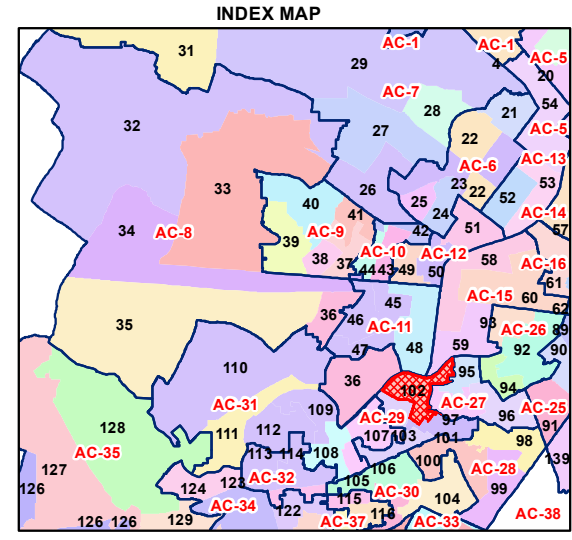

WARD NO.- 102, KHYALA

प्रतिबंधित
 केवल विभागीय प्रयोग हेतु
 निर्यात के लिए नहीं

RESTRICTED
 FOR DEPARTMENTAL USE ONLY
 NOT FOR EXPORT

LEGEND

- | | | | |
|--|-----------------------|--|-----------------------|
| | Health Centre | | Gurdwara |
| | Nursing Home | | Bank |
| | Primary Health Centre | | Metro Line |
| | Dispensary | | Railway Line |
| | Govt Hospital | | Road |
| | Petrol Pump | | Village Boundary |
| | Church | | Ward Boundary |
| | Community Center | | Assembly Boundary |
| | Metro Station | | Sub-Division Boundary |
| | ATM | | District Boundary |
| | Mosque | | Buildings |
| | College | | Canal Bank |
| | Barat Ghar | | Play Ground |
| | Police Station | | Pond |
| | Cinema Hall | | Storm Water Drain |
| | University | | River Bank |
| | Fire Station | | Garden Parks |
| | Temple | | Stadium |
| | School | | |

Total Population - 72421
 SC Population - 10904

1:9,260

For further details about this map, please contact

Geospatial Delhi Limited
 (A Government of NCT of Delhi Company)
 3rd Level, C- Wing, Vikas Bhawan-II,
 Civil Lines, New Delhi - 110054
 Website : www.gsdLorg.in