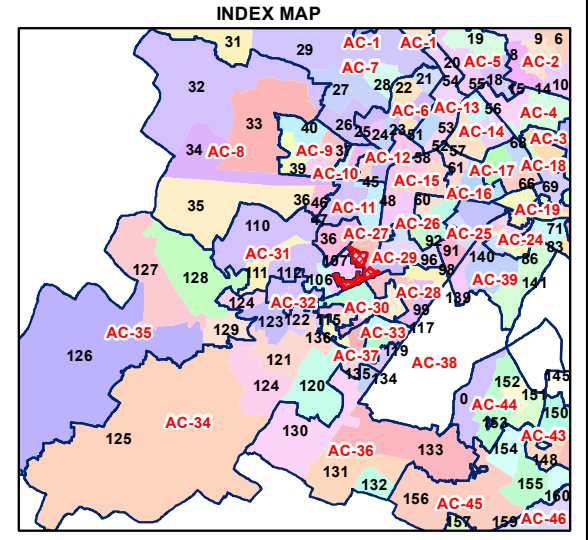

# WARD NO.- 103, KESHOPUR

प्रतिबंधित  
केवल विभागीय प्रयोग हेतु  
निर्यात के लिए नहीं

RESTRICTED  
FOR DEPARTMENTAL USE ONLY  
NOT FOR EXPORT

Total Population - 72766  
SC Population - 4690

1:10,400

For further details about this map, please contact

Geospatial Delhi Limited  
(A Government of NCT of Delhi Company)  
3rd Level, C- Wing, Vikas Bhawan-II,  
Civil Lines, New Delhi - 110054  
Website : [www.gsdLorg.in](http://www.gsdLorg.in)