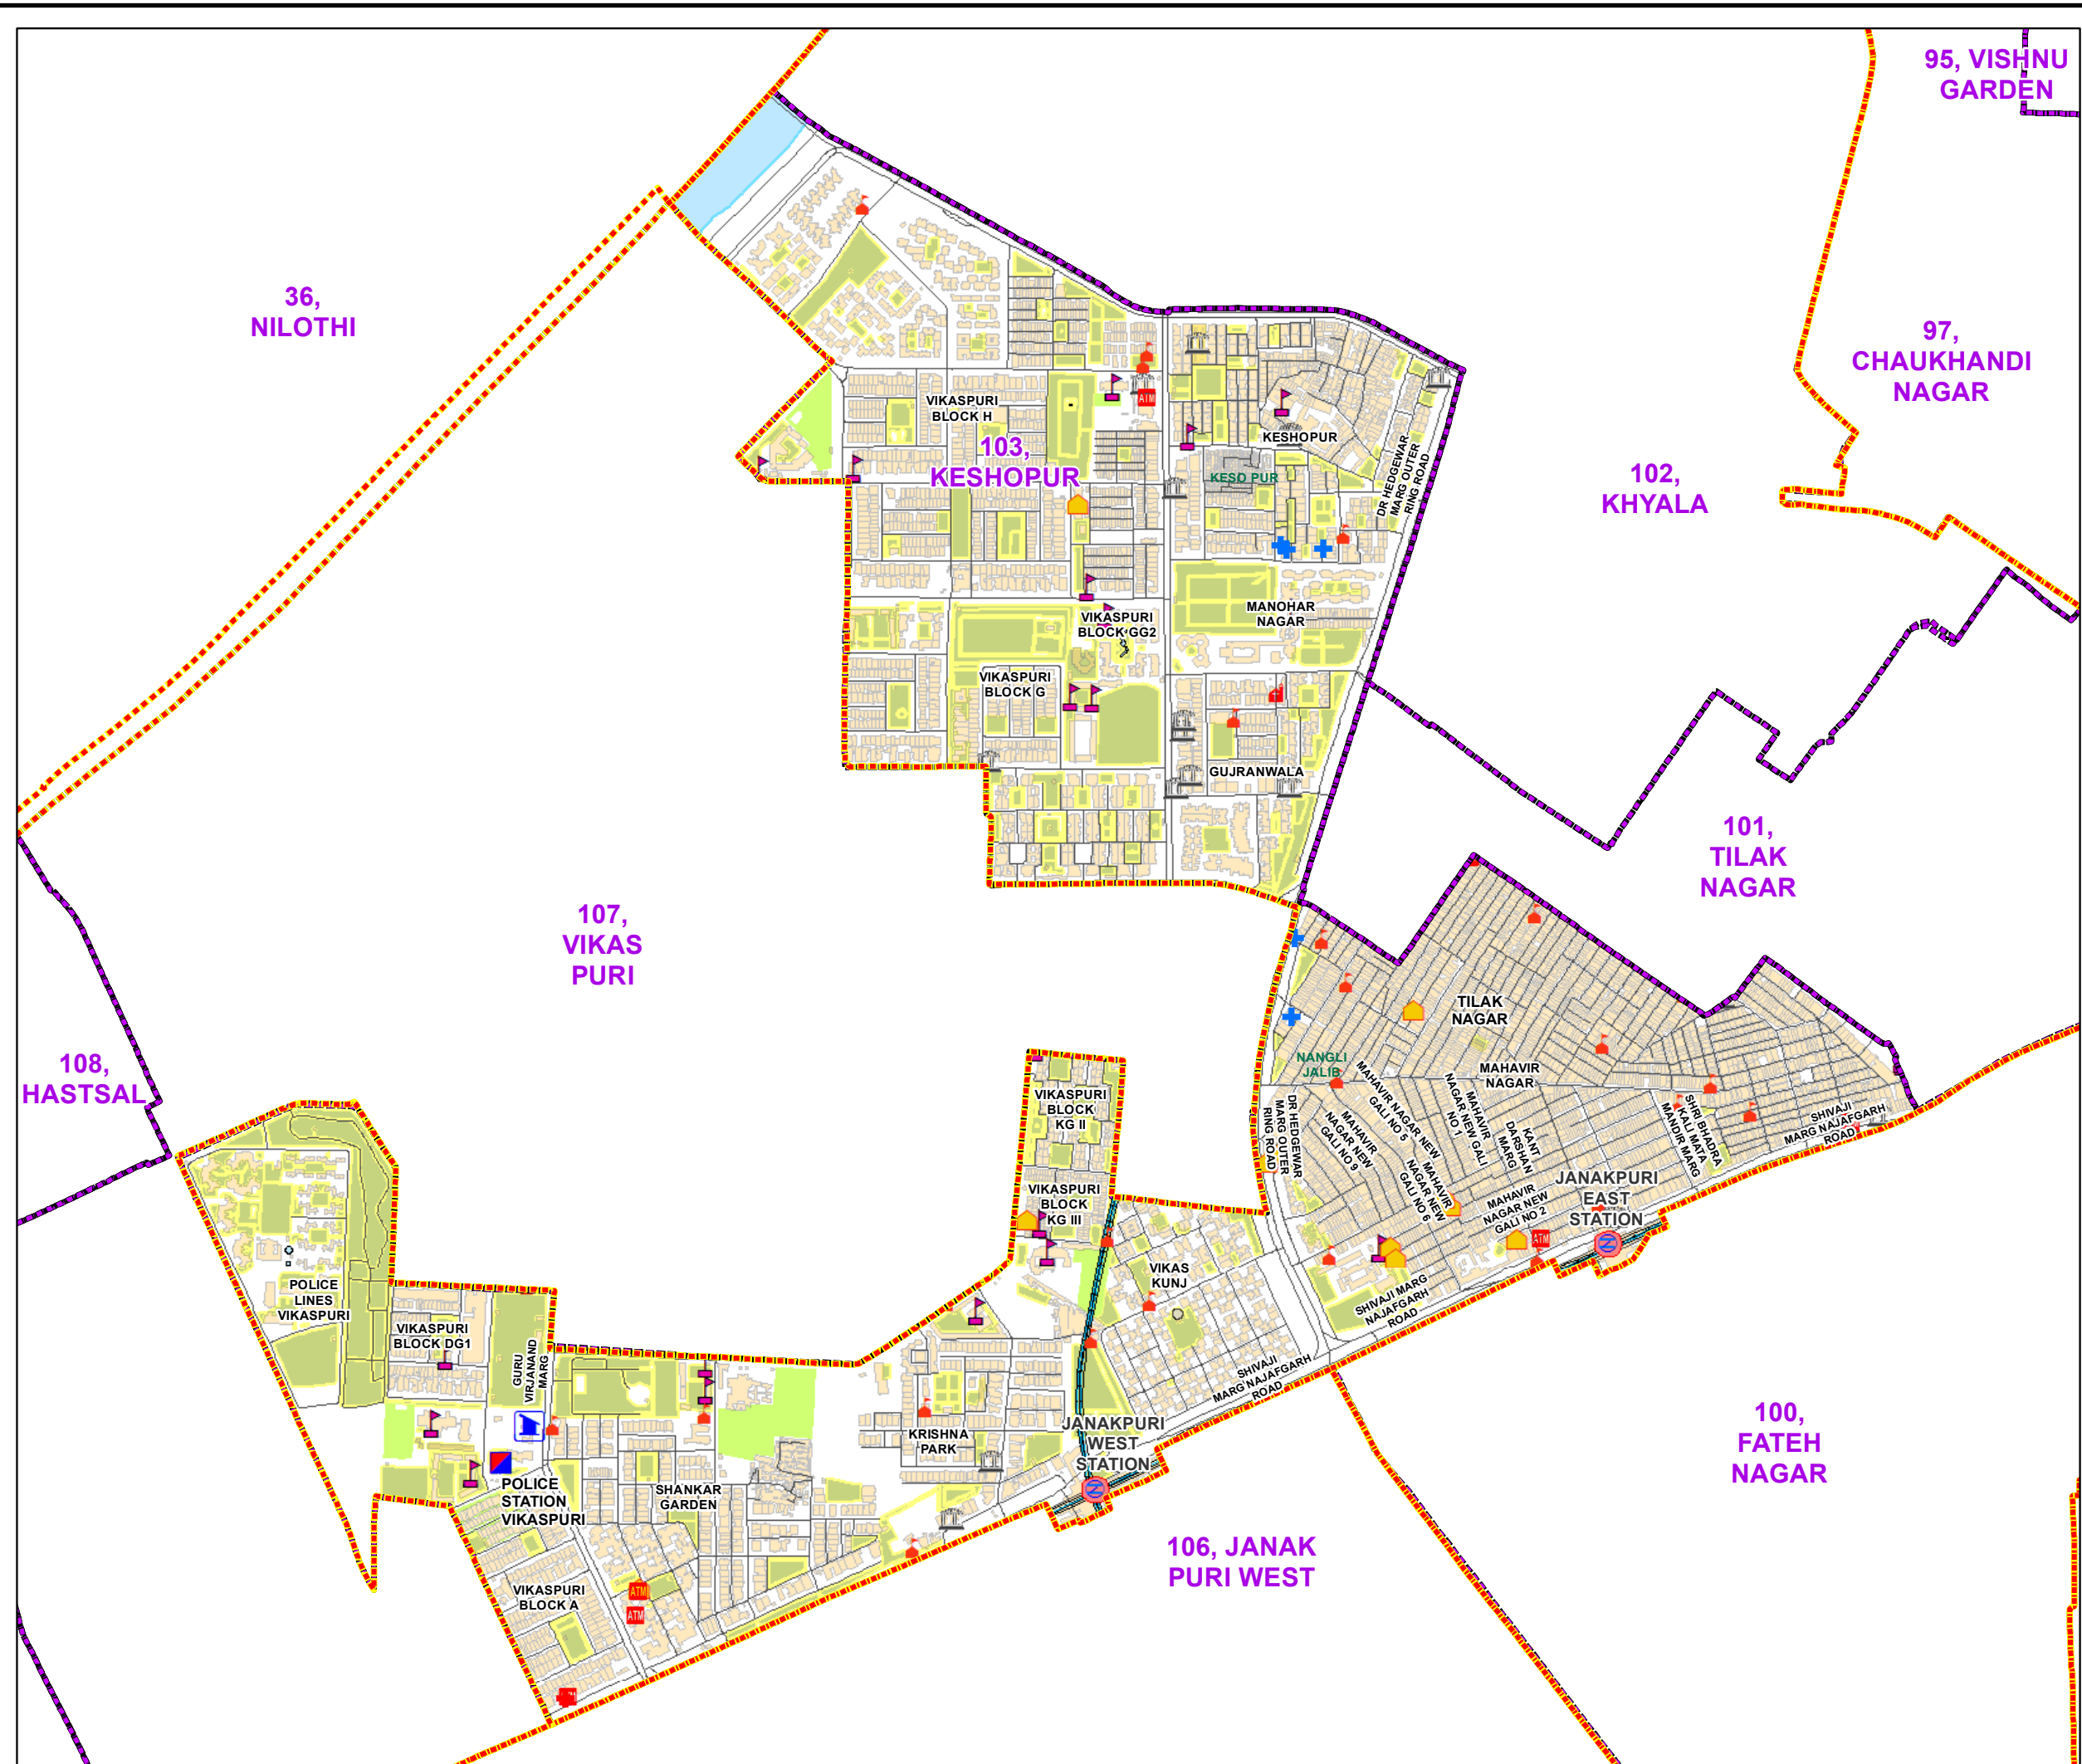

# WARD NO.- 103, KESHOPUR

प्रतिबंधित  
केवल विभागीय प्रयोग हेतु  
निर्यात के लिए नहीं

RESTRICTED  
FOR DEPARTMENTAL USE ONLY  
NOT FOR EXPORT

### LEGEND

	Health Centre		Gurudwara
	Nursing Home		Bank
	Primary Health Centre		Metro Line
	Dispensary		Railway Line
	Govt Hospital		Road
	Petrol Pump		Village Boundary
	Church		Ward Boundary
	Community Center		Assembly Boundary
	Metro Station		Sub-Division Boundary
	ATM		District Boundary
	Mosque		Buildings
	College		Canal Bank
	Barat Ghar		Play Ground
	Police Station		Pond
	Cinema Hall		Storm Water Drain
	University		River Bank
	Fire Station		Garden Parks
	Temple		Stadium
	School		

Total Population - 72766  
SC Population - 4690

1:10,400

For further details about this map, please contact

Geospatial Delhi Limited  
(A Government of NCT of Delhi Company)  
3rd Level, C- Wing, Vikas Bhawan-II,  
Civil Lines, New Delhi - 110054  
Website : [www.gsdLorg.in](http://www.gsdLorg.in)