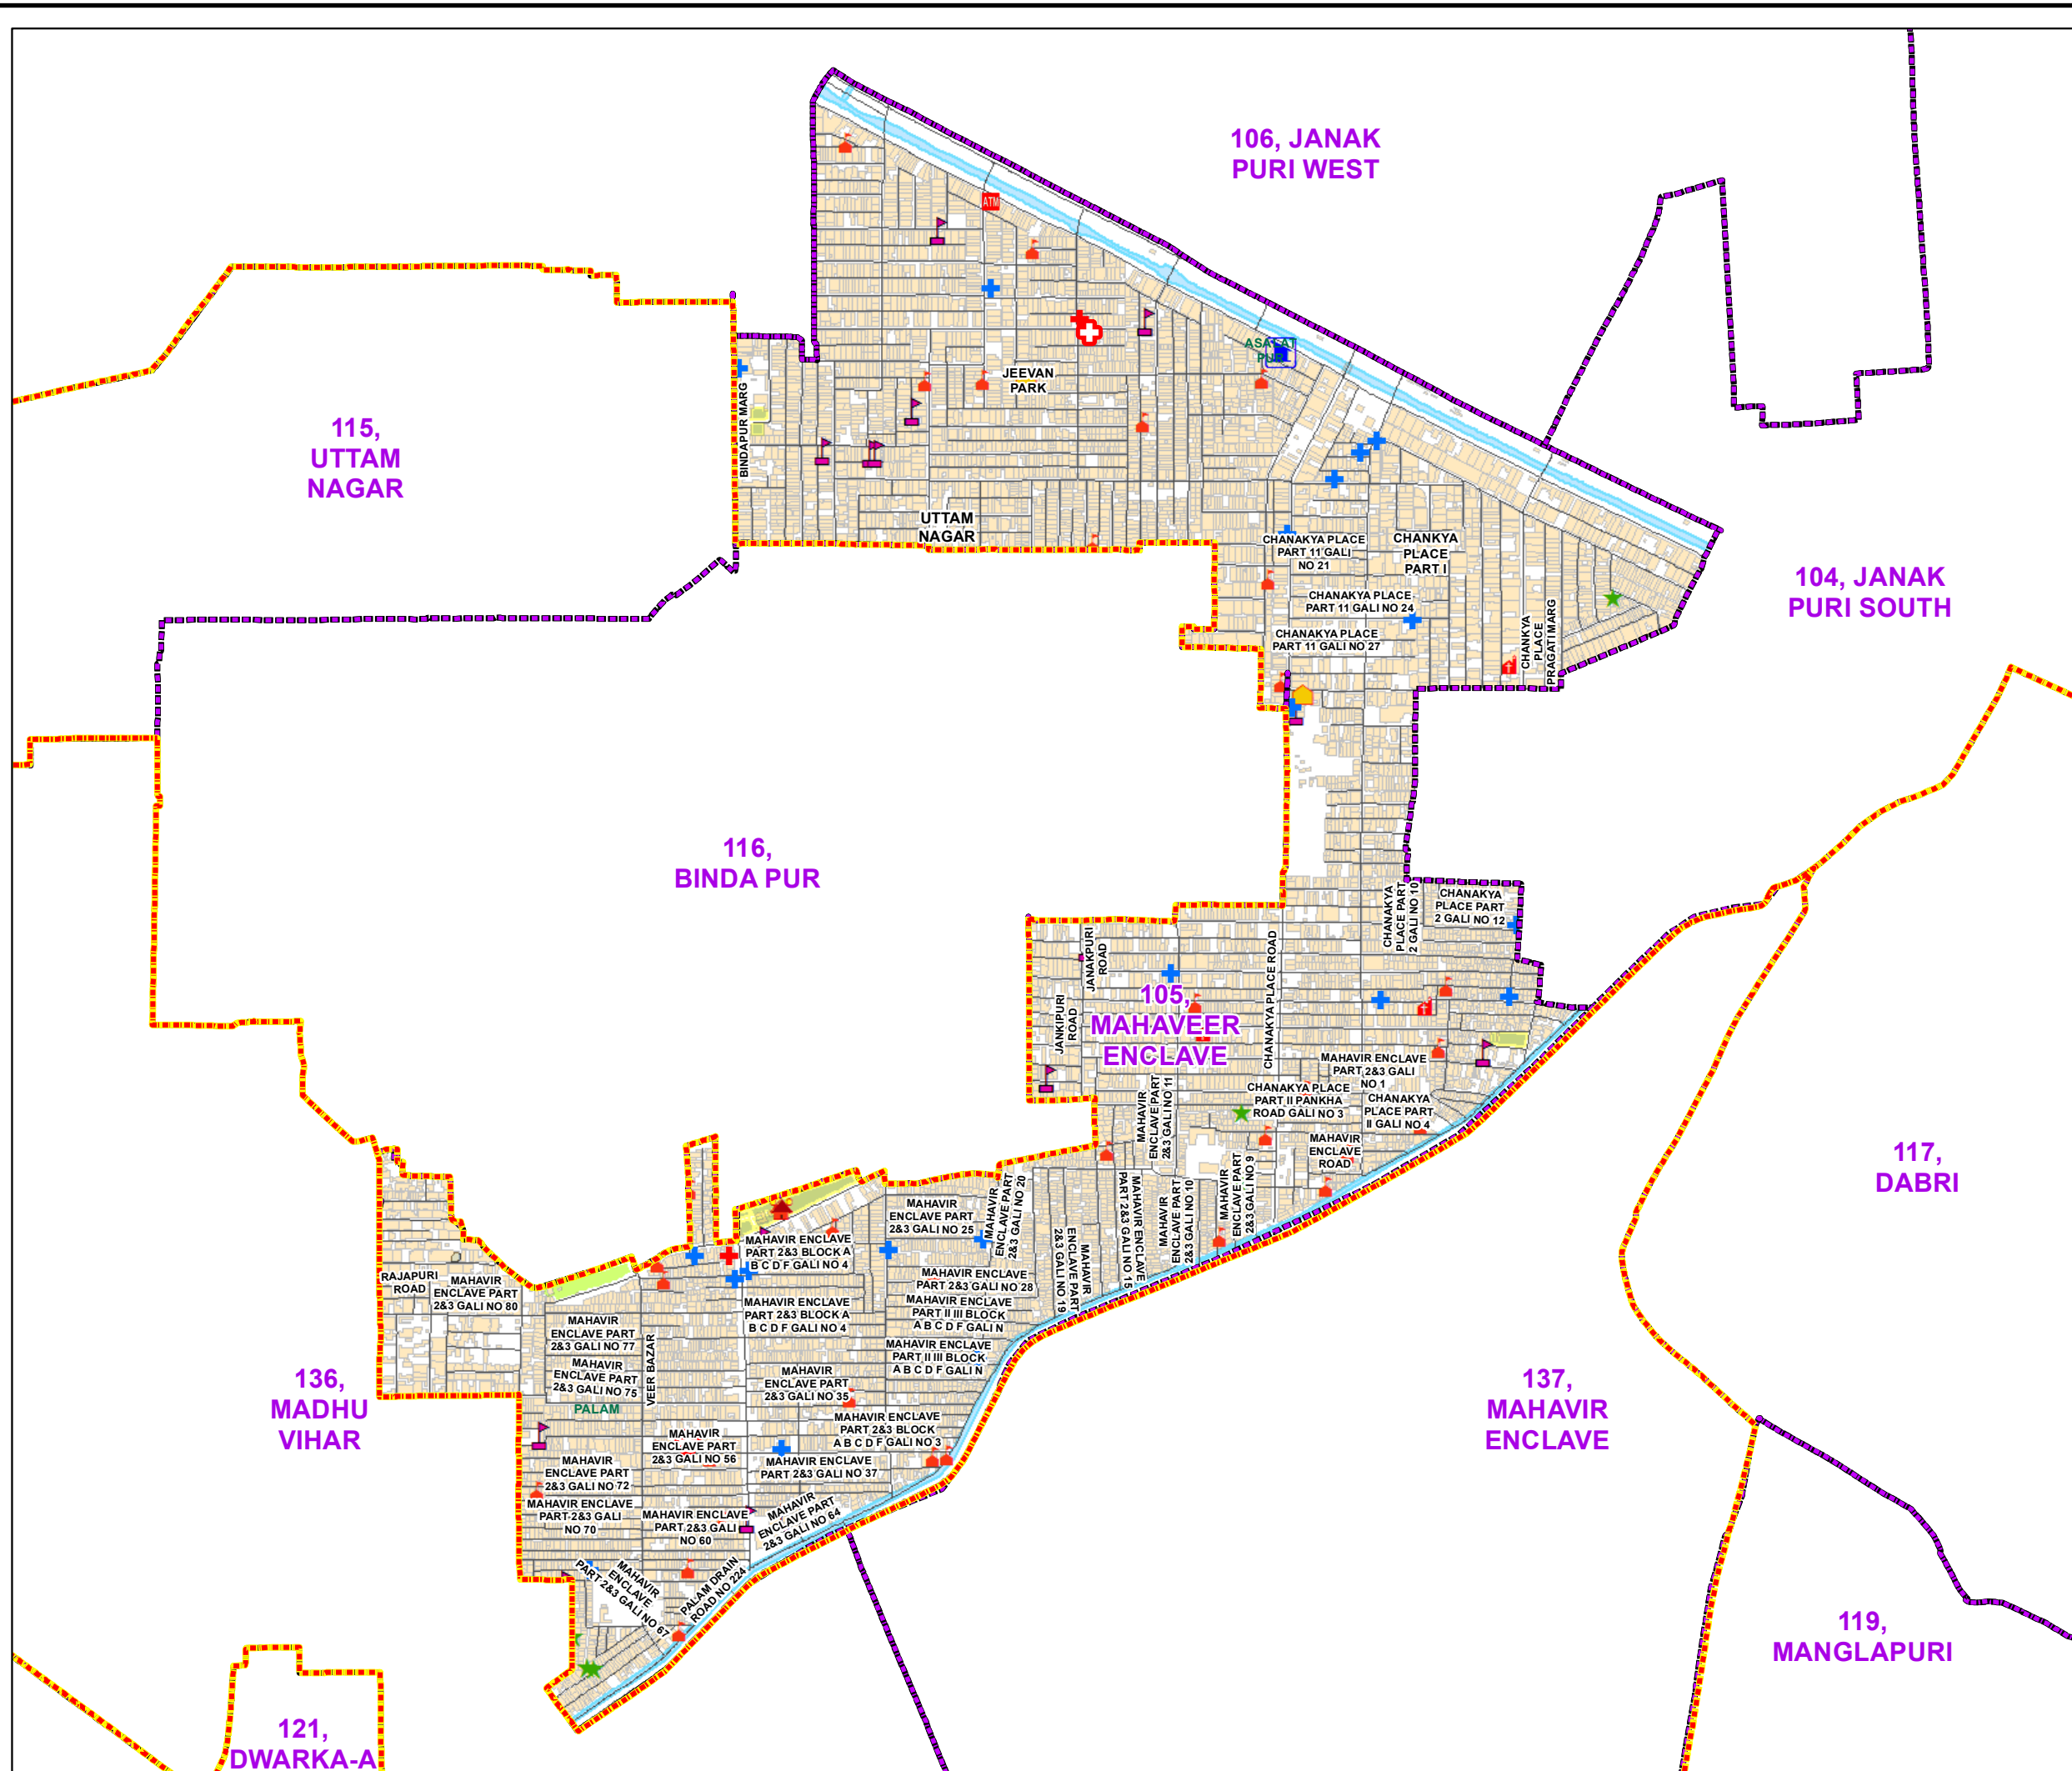

WARD NO.- 105, MAHAVEER ENCLAVE

प्रतिबंधित
केवल विभागीय प्रयोग हेतु
निर्यात के लिए नहीं

**RESTRICTED
FOR DEPARTMENTAL USE ONLY
NOT FOR EXPORT**

LEGEND

	Health Centre		Gurudwara
	Nursing Home		Bank
	Primary Health Centre		Metro Line
	Dispensary		Railway Line
	Govt Hospital		Road
	Petrol Pump		Village Boundary
	Church		Ward Boundary
	Community Center		Assembly Boundary
	Metro Station		Sub-Division Boundary
	ATM		District Boundary
	Mosque		Buildings
	College		Canal Bank
	Barat Ghar		Play Ground
	Police Station		Pond
	Cinema Hall		River Bank
	University		Garden Parks
	Fire Station		Stadium
	Temple		
	School		

Total Population - 70924
SC Population - 5917

1:8,690

For further details about this map, please contact

Geospatial Delhi Limited
(A Government of NCT of Delhi Company)
3rd Level, C- Wing, Vikas Bhawan-II,
Civil Lines, New Delhi - 110054
Website : www.gsdlog.in

Disclaimer:
Reproduction in whole or part by any means is prohibited without
written permission of Geospatial Delhi Limited. Responsibility of
data validation lies with the department concerned.