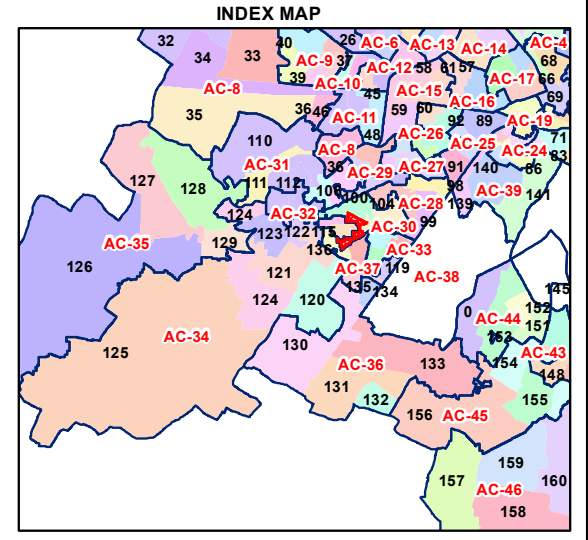

WARD NO.- 105, MAHAVEER ENCLAVE

प्रतिबंधित
केवल विभागीय प्रयोग हेतु
निर्यात के लिए नहीं

**RESTRICTED
FOR DEPARTMENTAL USE ONLY
NOT FOR EXPORT**

LEGEND

	Health Centre		Gurudwara
	Nursing Home		Bank
	Primary Health Centre		Metro Line
	Dispensary		Railway Line
	Govt Hospital		Road
	Petrol Pump		Village Boundary
	Church		Ward Boundary
	Community Center		Assembly Boundary
	Metro Station		Sub-Division Boundary
	ATM		District Boundary
	Mosque		Buildings
	College		Canal Bank
	Barat Ghar		Play Ground
	Police Station		Pond
	Cinema Hall		River Bank
	University		Garden Parks
	Fire Station		Stadium
	Temple		
	School		

Total Population - 70924
SC Population - 5917

1:8,690

For further details about this map, please contact

Geospatial Delhi Limited
(A Government of NCT of Delhi Company)
3rd Level, C- Wing, Vikas Bhawan-II,
Civil Lines, New Delhi - 110054
Website : www.gsdlog.in