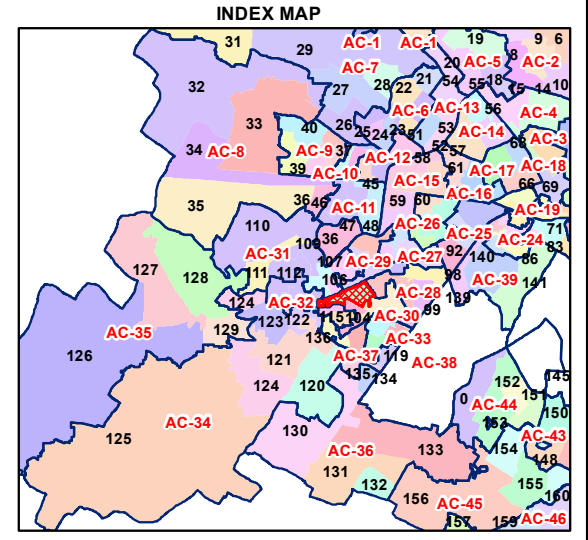

WARD NO.- 106, JANAK PURI WEST

N

Geospatial DELHI LIMITED
(A Govt. of NCT of Delhi Company)

DELHI GOVERNMENT
TEAM DELHI MAKING THINGS HAPPEN

प्रतिबंधित
केवल विभागीय प्रयोग हेतु
निर्यात के लिए नहीं

**RESTRICTED
FOR DEPARTMENTAL USE ONLY
NOT FOR EXPORT**

LEGEND

	Health Centre		Gurdwara
	Nursing Home		Bank
	Primary Health Centre		Metro Line
	Dispensary		Railway Line
	Govt Hospital		Road
	Petrol Pump		Village Boundary
	Church		Ward Boundary
	Community Center		Assembly Boundary
	Metro Station		Sub-Division Boundary
	ATM		District Boundary
	Mosque		Buildings
	College		Canal Bank
	Barat Ghar		Play Ground
	Police Station		Pond
	Cinema Hall		Storm Water Drain
	University		River Bank
	Fire Station		Garden Parks
	Temple		Stadium
	School		

Total Population - 69625
SC Population - 5701

1:10,950

For further details about this map, please contact

Geospatial Delhi Limited
 (A Government of NCT of Delhi Company)
 3rd Level, C- Wing, Vikas Bhawan-II,
 Civil Lines, New Delhi - 110054
 Website : www.gsd.org.in