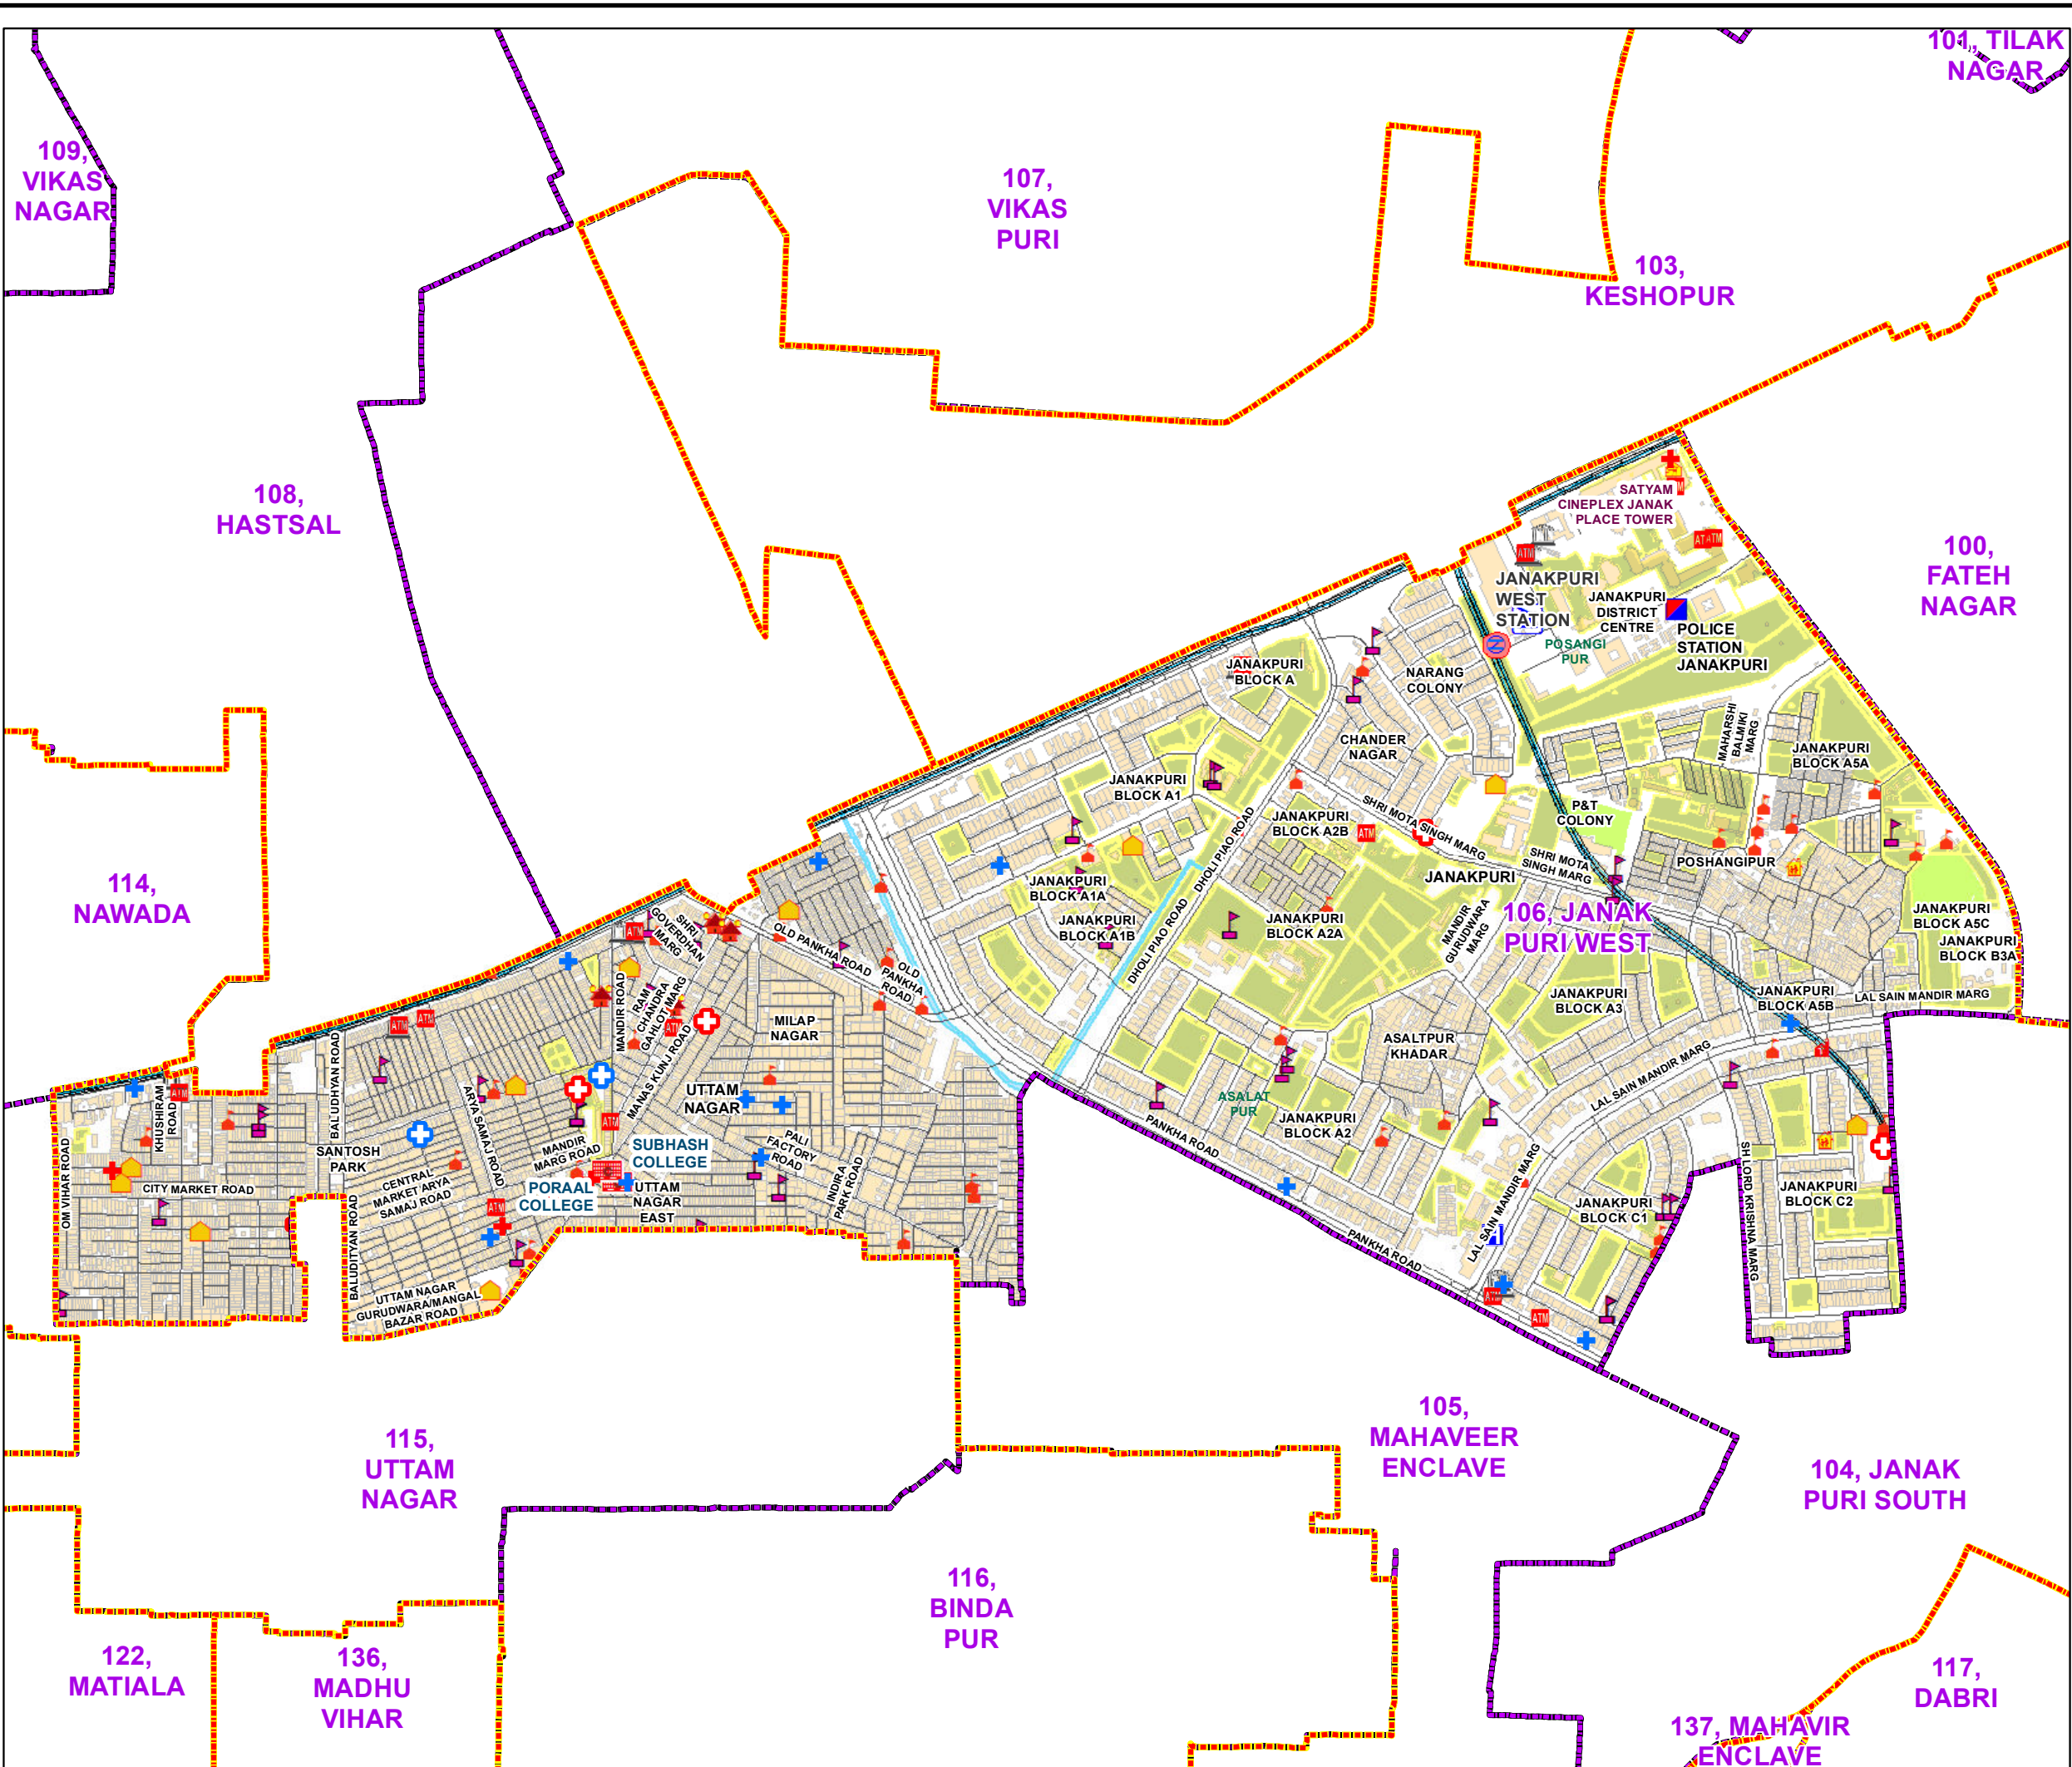

WARD NO.- 106, JANAK PURI WEST

N

Geospatial DELHI LIMITED
(A Govt. of NCT of Delhi Company)

DELHI GOVERNMENT
TEAM DELHI MAKING THINGS HAPPEN

प्रतिबंधित
केवल विभागीय प्रयोग हेतु
निर्यात के लिए नहीं

**RESTRICTED
FOR DEPARTMENTAL USE ONLY
NOT FOR EXPORT**

LEGEND

	Health Centre		Gurdwara
	Nursing Home		Bank
	Primary Health Centre		Metro Line
	Dispensary		Railway Line
	Govt Hospital		Road
	Petrol Pump		Village Boundary
	Church		Ward Boundary
	Community Center		Assembly Boundary
	Metro Station		Sub-Division Boundary
	ATM		District Boundary
	Mosque		Buildings
	College		Canal Bank
	Barat Ghar		Play Ground
	Police Station		Pond
	Cinema Hall		Storm Water Drain
	University		River Bank
	Fire Station		Garden Parks
	Temple		Stadium
	School		

Total Population - 69625
SC Population - 5701

1:10,950

For further details about this map, please contact

Geospatial Delhi Limited
 (A Government of NCT of Delhi Company)
 3rd Level, C- Wing, Vikas Bhawan-II,
 Civil Lines, New Delhi - 110054
 Website : www.gsd.org.in