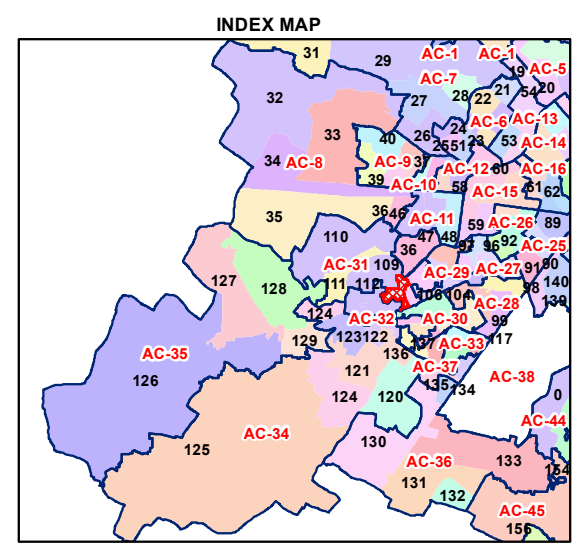

WARD NO.- 108, HASTSAL

प्रतिबंधित
केवल विभागीय प्रयोग हेतु
निर्यात के लिए नहीं

**RESTRICTED
FOR DEPARTMENTAL USE ONLY
NOT FOR EXPORT**

LEGEND

	Health Centre		Gurudwara
	Nursing Home		Bank
	Primary Health Centre		Metro Line
	Dispensary		Railway Line
	Govt Hospital		Road
	Petrol Pump		Village Boundary
	Church		Ward Boundary
	Community Center		Assembly Boundary
	Metro Station		Sub-Division Boundary
	ATM		District Boundary
	Mosque		Buildings
	College		Canal Bank
	Barat Ghar		Play Ground
	Police Station		Pond
	Cinema Hall		Storm Water Drain
	University		River Bank
	Fire Station		Garden Parks
	Temple		Stadium
	School		

Total Population - 68864
SC Population - 9374

1:8,290

For further details about this map, please contact

Geospatial Delhi Limited
(A Government of NCT of Delhi Company)
3rd Level, C- Wing, Vikas Bhawan-II,
Civil Lines, New Delhi - 110054
Website : www.gsdlog.in