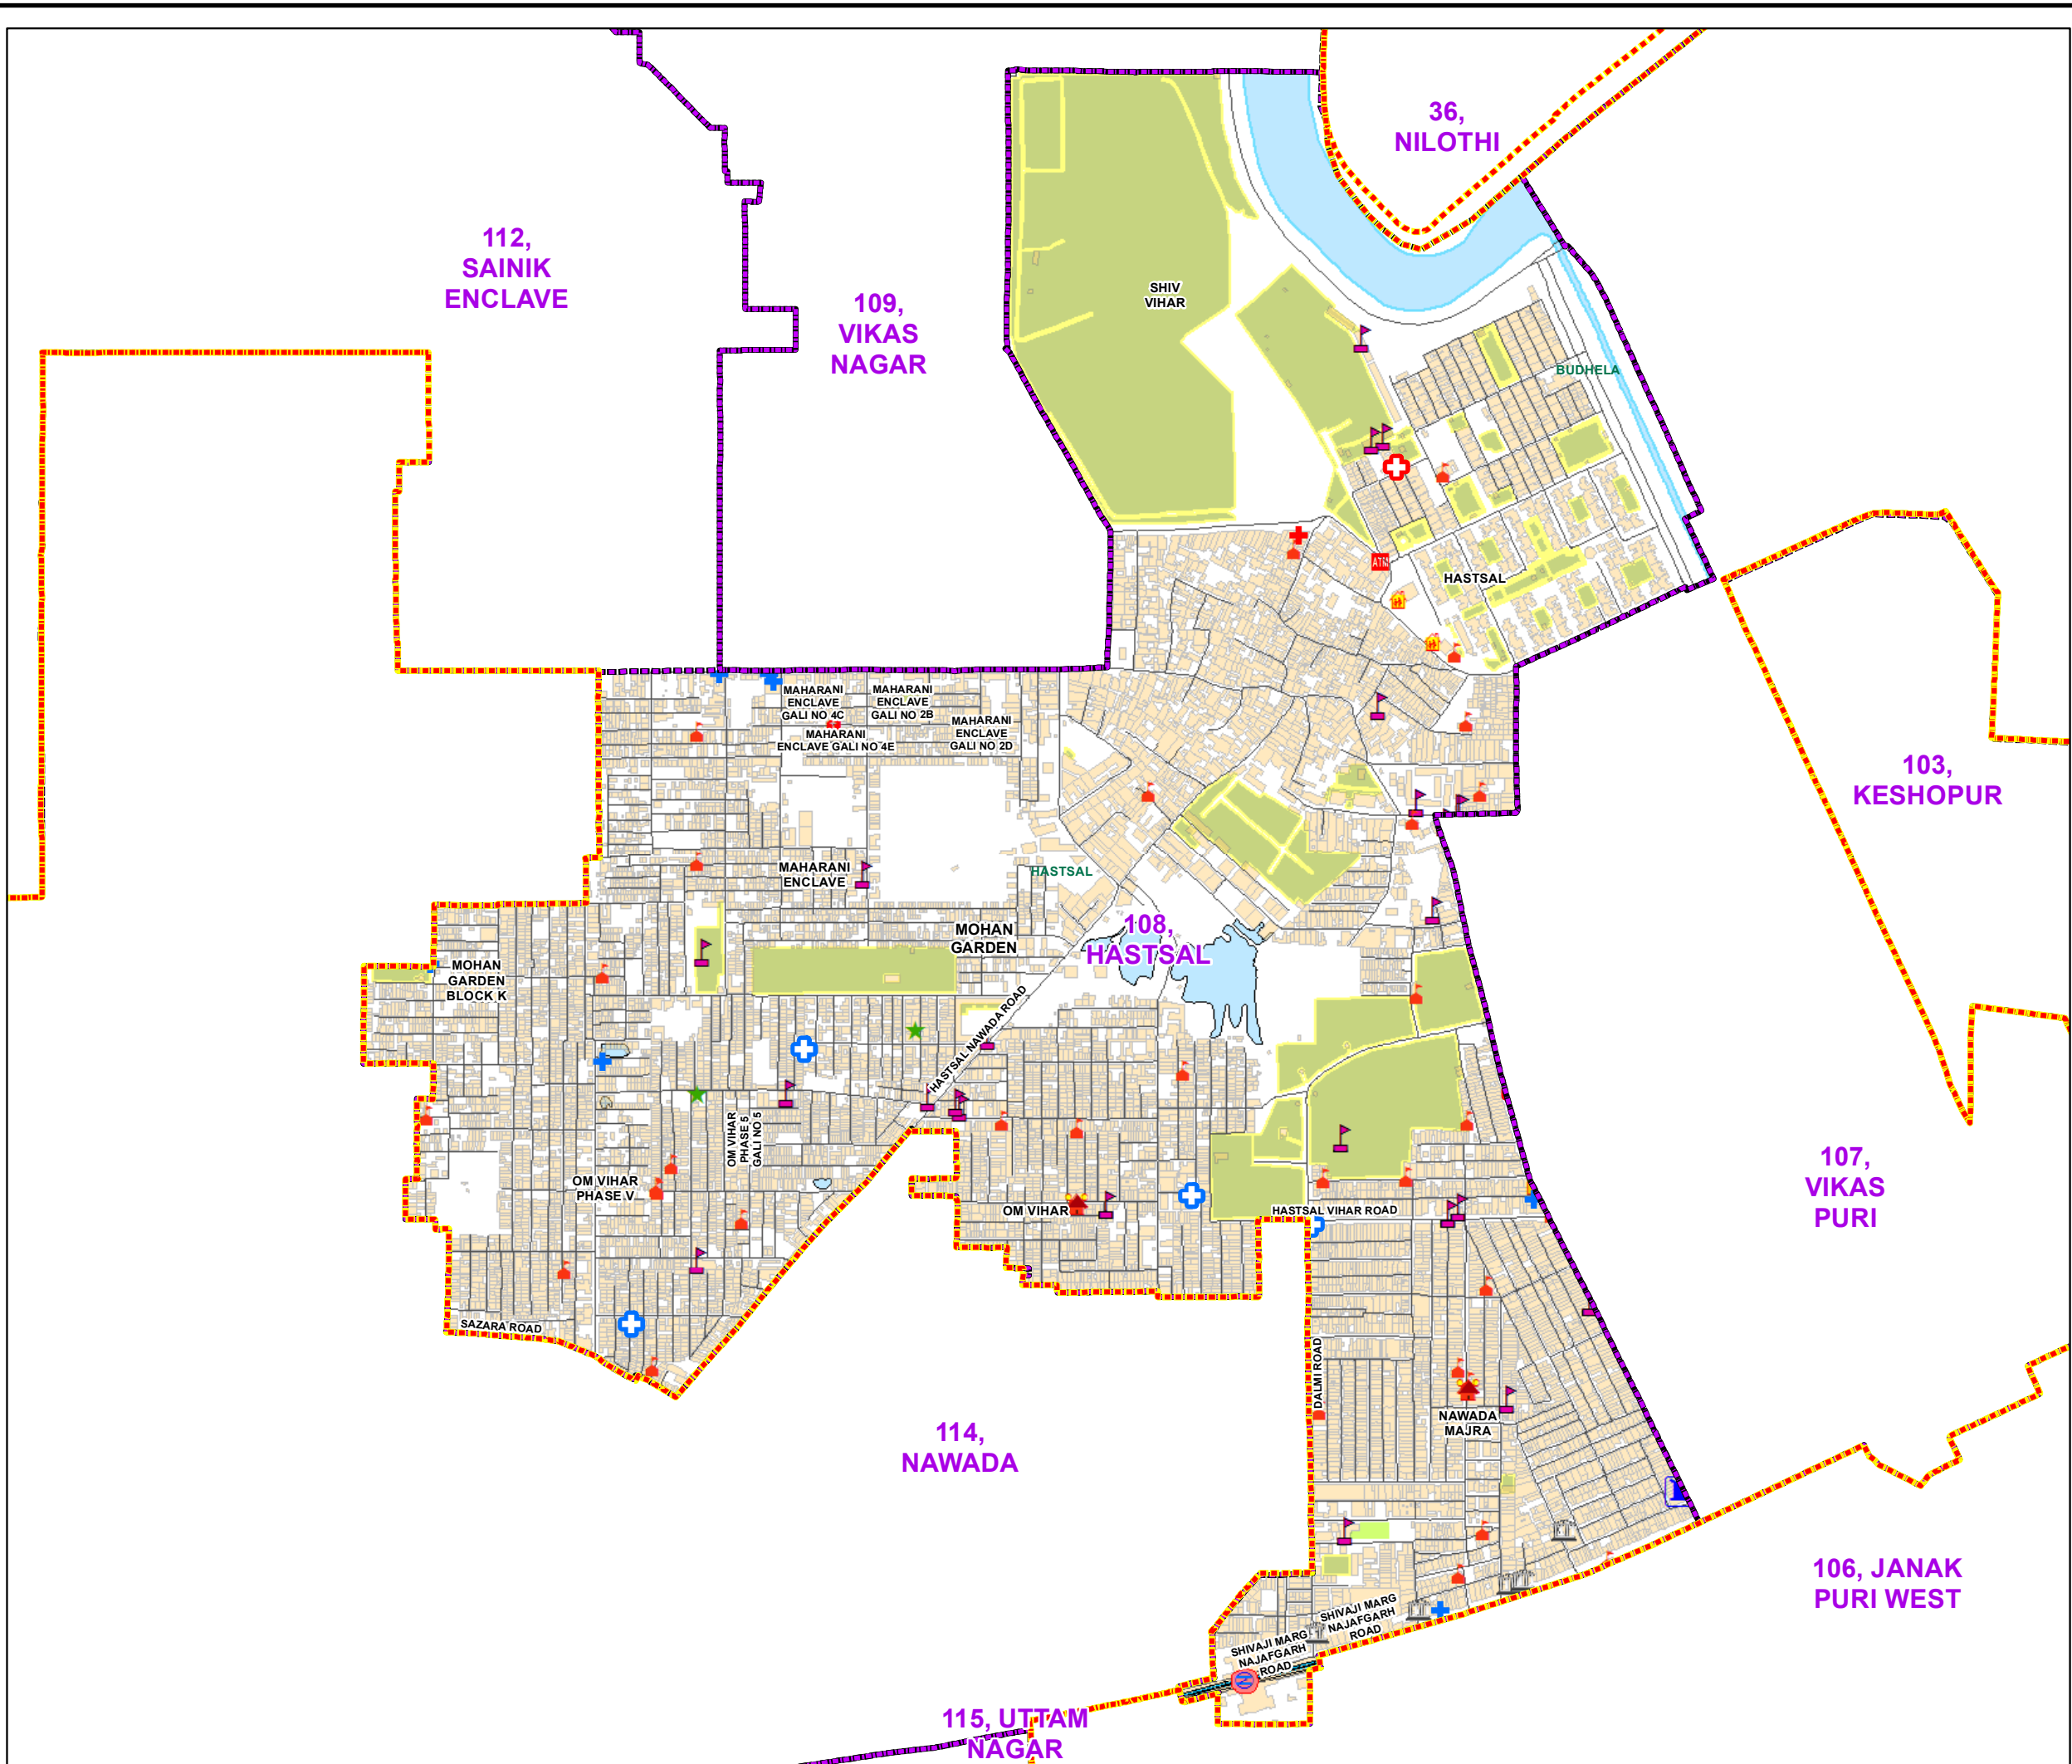

WARD NO.- 108, HASTSAL

प्रतिबंधित
केवल विभागीय प्रयोग हेतु
निर्यात के लिए नहीं

**RESTRICTED
FOR DEPARTMENTAL USE ONLY
NOT FOR EXPORT**

LEGEND

	Health Centre		Gurudwara
	Nursing Home		Bank
	Primary Health Centre		Metro Line
	Dispensary		Railway Line
	Govt Hospital		Road
	Petrol Pump		Village Boundary
	Church		Ward Boundary
	Community Center		Assembly Boundary
	Metro Station		Sub-Division Boundary
	ATM		District Boundary
	Mosque		Buildings
	College		Canal Bank
	Barat Ghar		Play Ground
	Police Station		Pond
	Cinema Hall		Storm Water Drain
	University		River Bank
	Fire Station		Garden Parks
	Temple		Stadium
	School		

Total Population - 68864
SC Population - 9374

1:8,290

For further details about this map, please contact

Geospatial Delhi Limited
(A Government of NCT of Delhi Company)
3rd Level, C- Wing, Vikas Bhawan-II,
Civil Lines, New Delhi - 110054
Website : www.gsdlog.in

Disclaimer:
Reproduction in whole or part by any means is prohibited without
written permission of Geospatial Delhi Limited. Responsibility of
data validation lies with the department concerned.