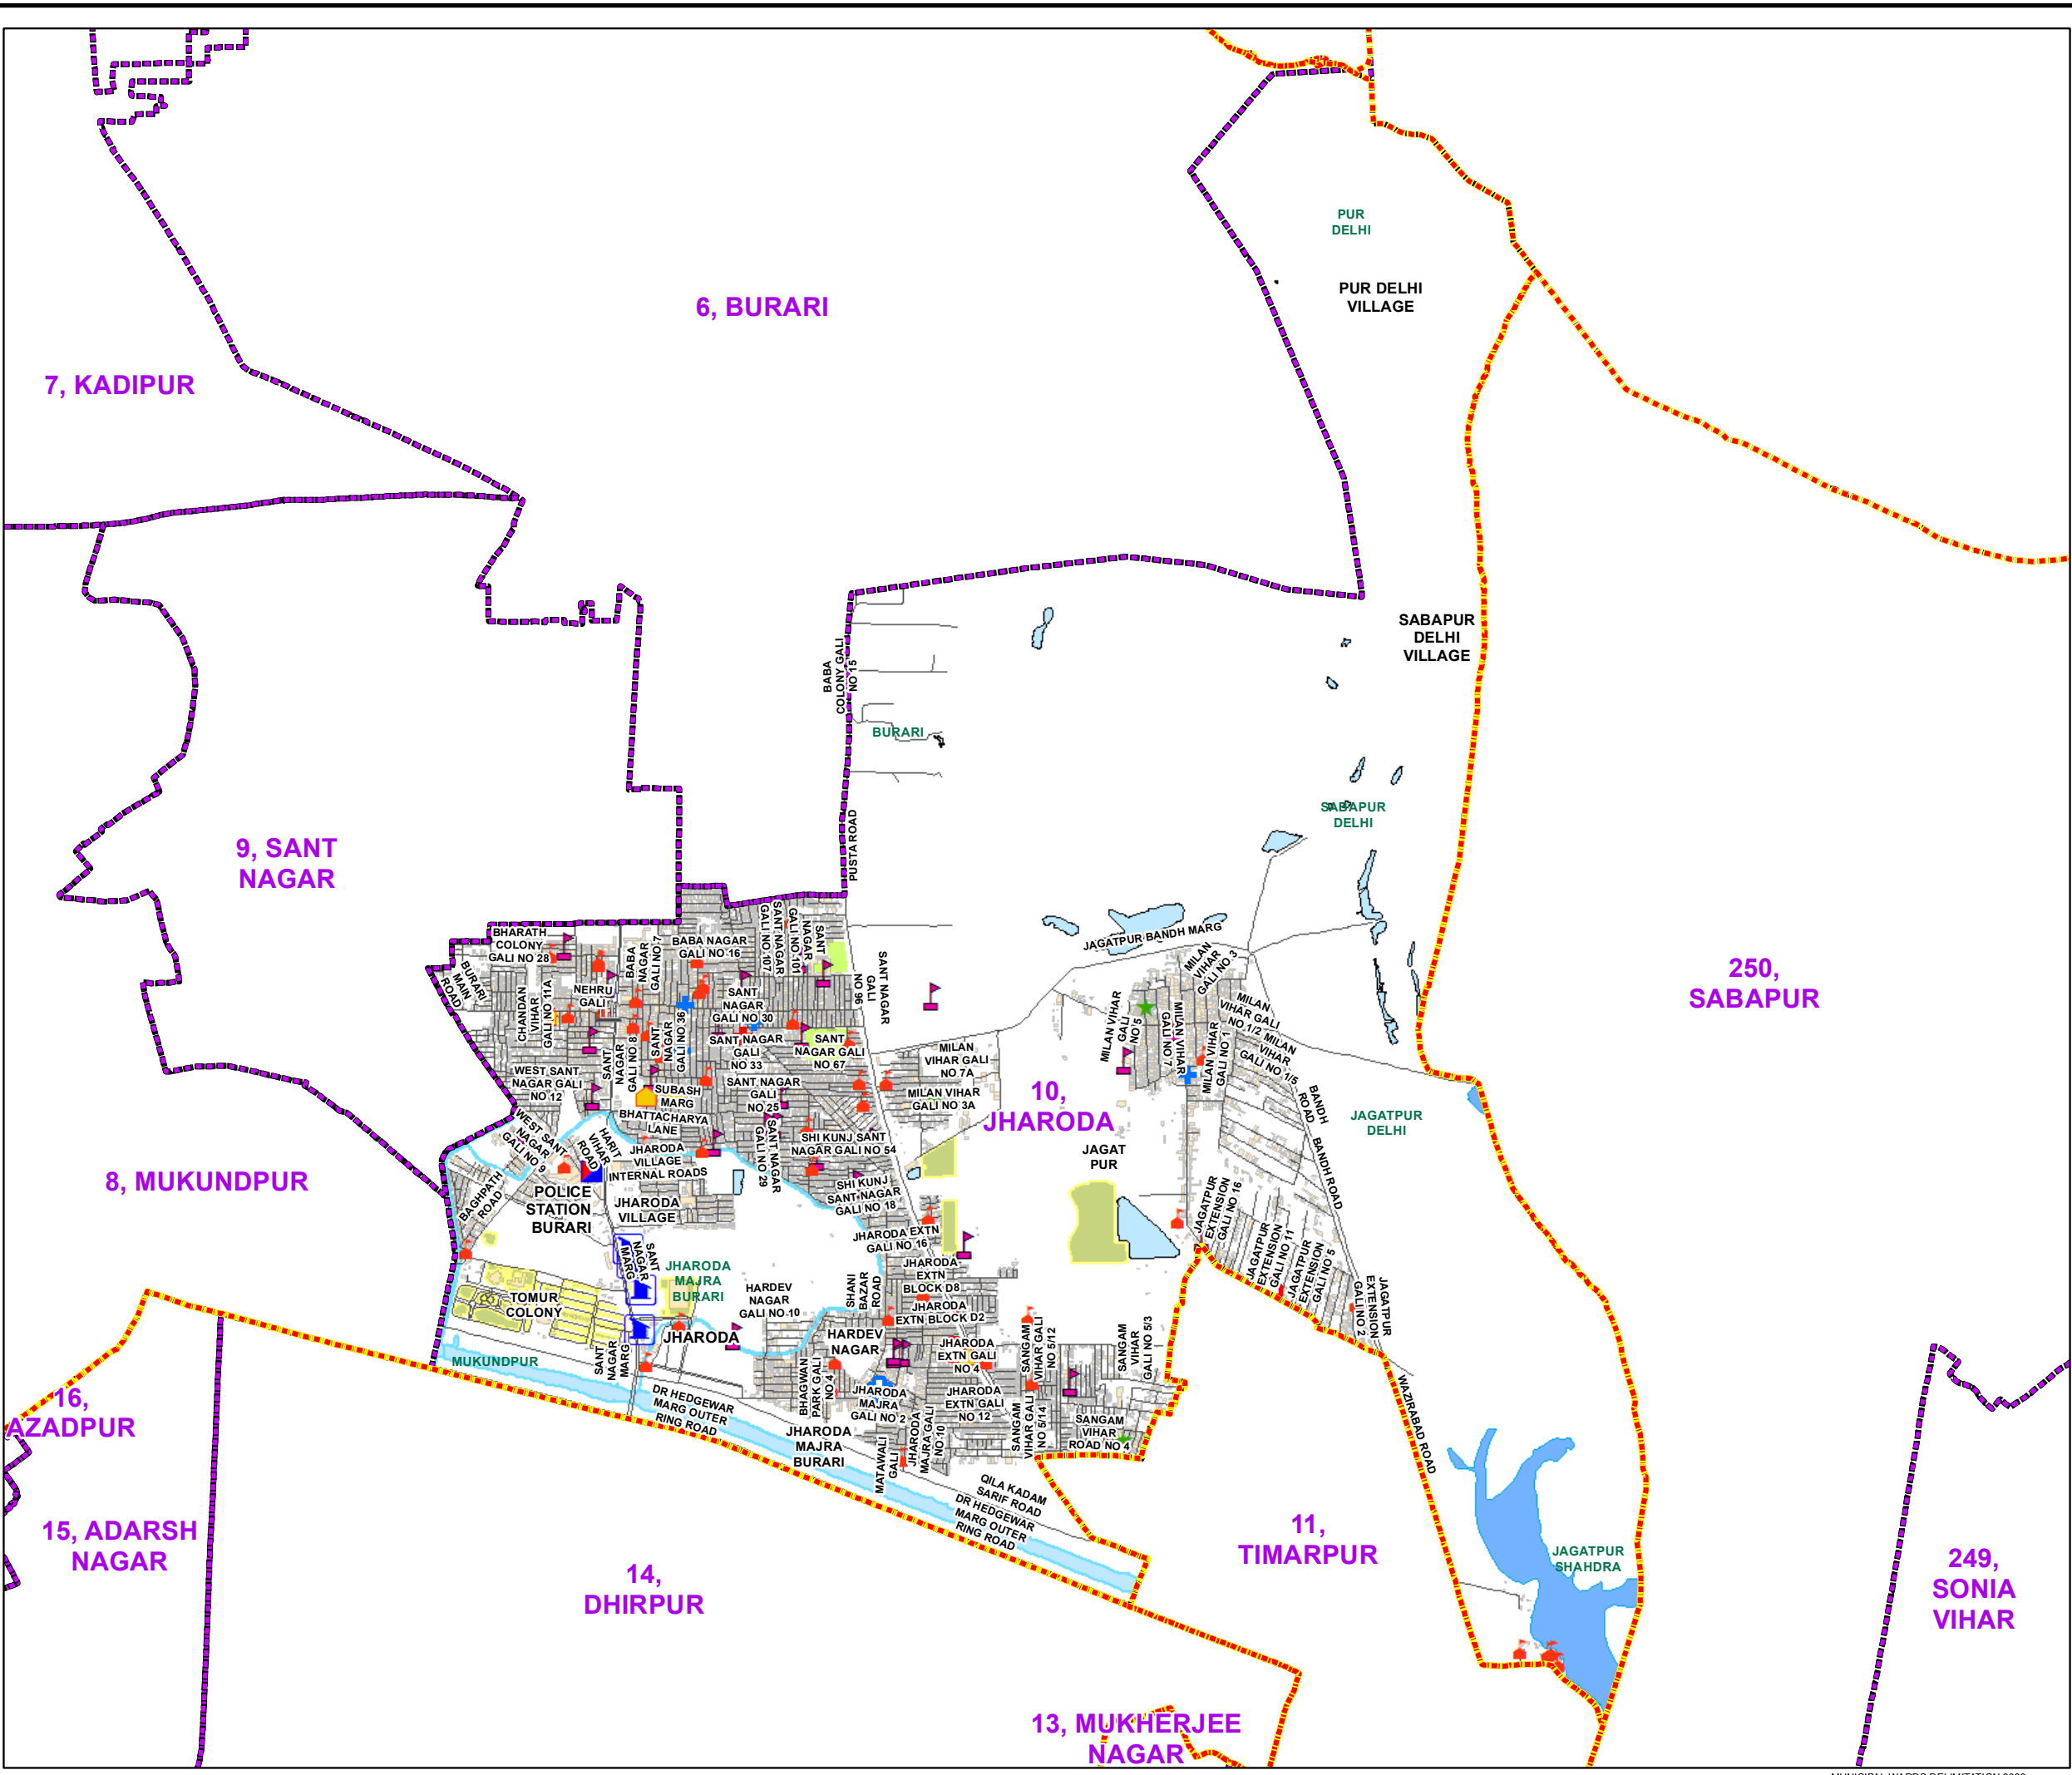

WARD NO.- 10, JHARODA

LEGEND

- | | | | |
|--|-----------------------|--|-----------------------|
| | Health Centre | | Gurudwara |
| | Nursing Home | | Bank |
| | Primary Health Centre | | Metro Line |
| | Dispensary | | Railway Line |
| | Govt Hospital | | Road |
| | Petrol Pump | | Village Boundary |
| | Church | | Ward Boundary |
| | Community Center | | Assembly Boundary |
| | Metro Station | | Sub-Division Boundary |
| | ATM | | District Boundary |
| | Mosque | | Buildings |
| | Barat Ghar | | Canal Bank |
| | Police Station | | Play Ground |
| | Cinema Hall | | Pond |
| | University | | Storm Water Drain |
| | Fire Station | | River Bank |
| | Temple | | Garden Parks |
| | School | | Stadium |

Total Population - 83406
 SC Population - 8954

1:22,460

For further details about this map, please contact

Geospatial Delhi Limited
 (A Government of NCT of Delhi Company)
 3rd Level, C- Wing, Vikas Bhawan-II,
 Civil Lines, New Delhi - 110054
 Website : www.gsdLorg.in

Disclaimer:
 Reproduction in whole or part by any means is prohibited without
 written permission of Geospatial Delhi Limited. Responsibility of
 data validation lies with the department concerned.