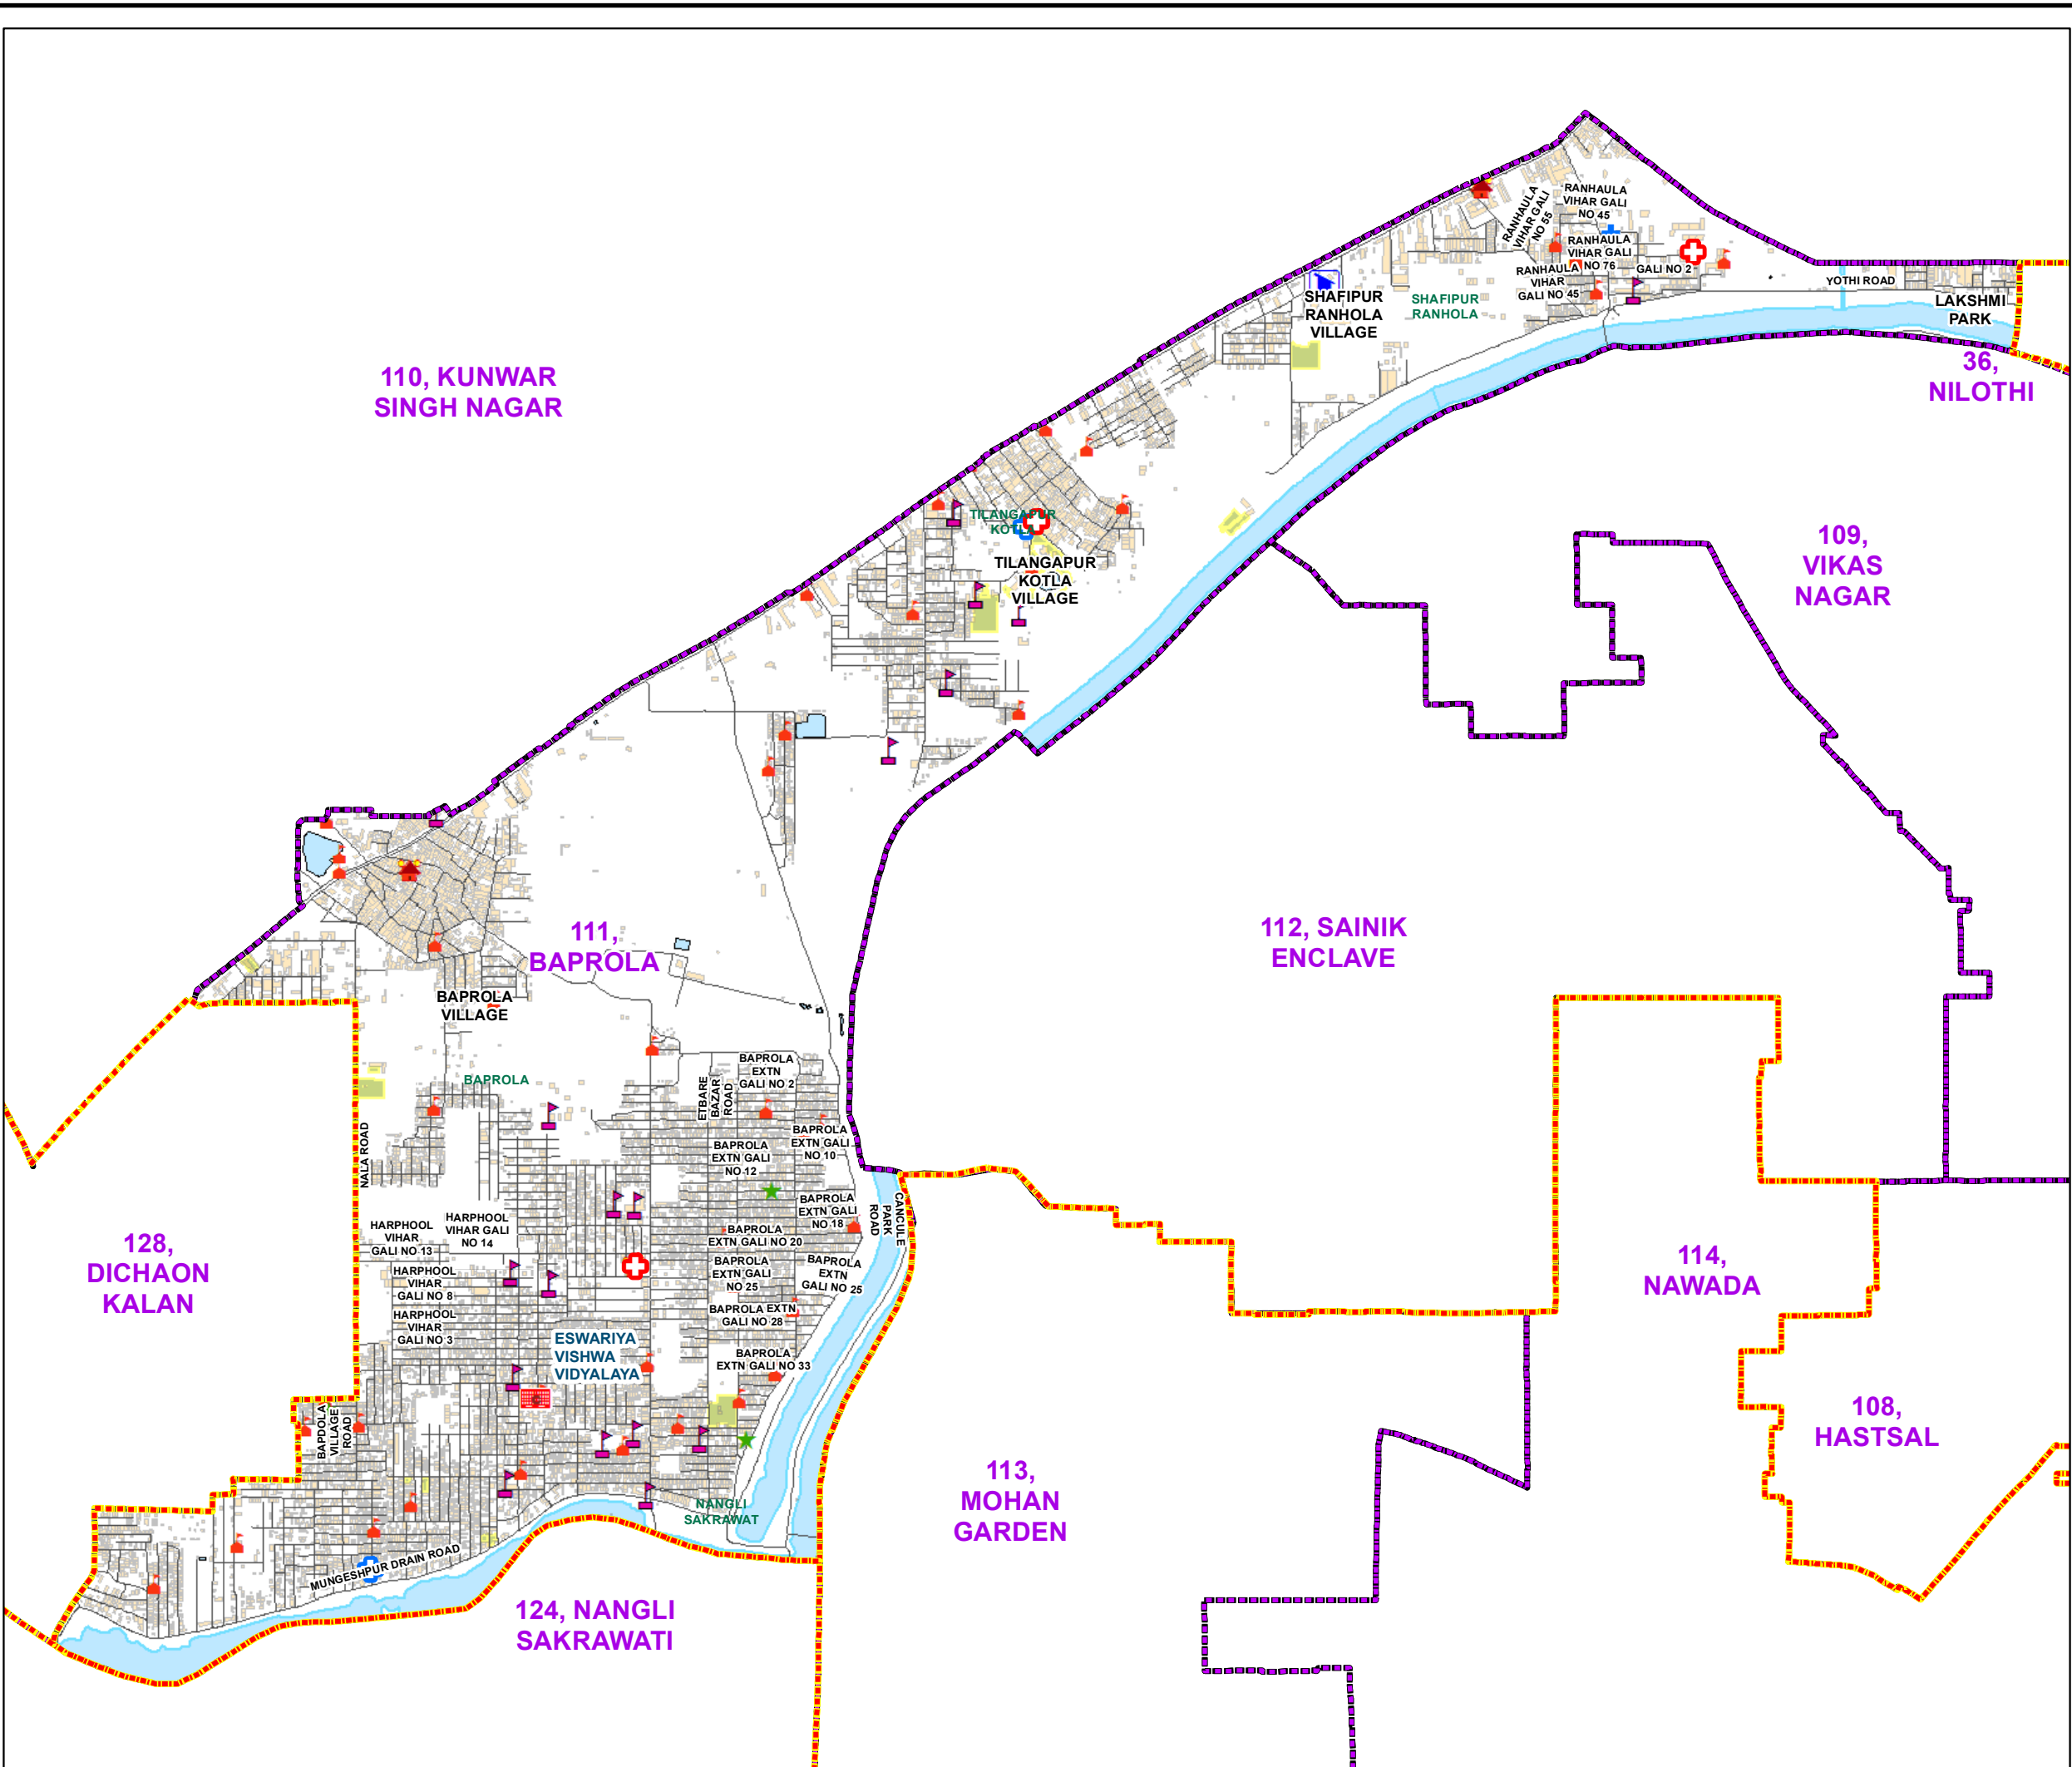

WARD NO.- 111, BAPROLA

प्रतिबंधित
केवल विभागीय प्रयोग हेतु
निर्यात के लिए नहीं

**RESTRICTED
FOR DEPARTMENTAL USE ONLY
NOT FOR EXPORT**

LEGEND

	Health Centre		Gurudwara
	Nursing Home		Bank
	Primary Health Centre		Metro Line
	Dispensary		Railway Line
	Govt Hospital		Road
	Petrol Pump		Village Boundary
	Church		Ward Boundary
	Community Center		Assembly Boundary
	Metro Station		Sub-Division Boundary
	ATM		District Boundary
	Mosque		Buildings
	College		Canal Bank
	Barat Ghar		Play Ground
	Police Station		Pond
	Cinema Hall		Storm Water Drain
	University		River Bank
	Fire Station		Garden Parks
	Temple		Stadium
	School		

Total Population - 54328
SC Population - 7657

1:14,420

For further details about this map, please contact

Geospatial Delhi Limited
(A Government of NCT of Delhi Company)
3rd Level, C- Wing, Vikas Bhawan-II,
Civil Lines, New Delhi - 110054
Website : www.gsdLorg.in

Disclaimer:
Reproduction in whole or part by any means is prohibited without
written permission of Geospatial Delhi Limited Responsibility of
data validation lies with the department concerned.