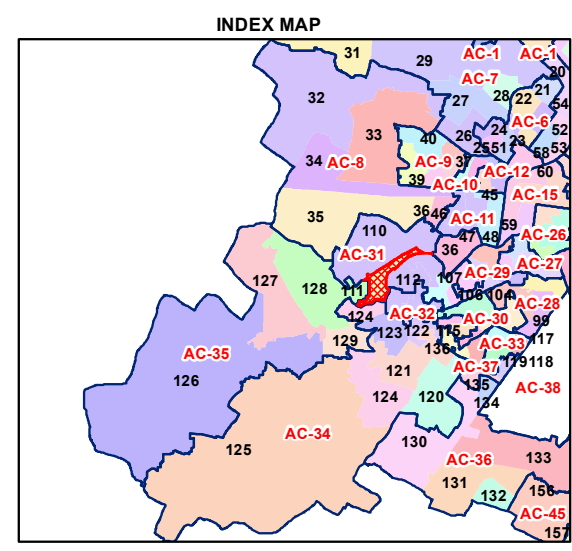

WARD NO.- 111, BAPROLA

प्रतिबंधित
केवल विभागीय प्रयोग हेतु
निर्यात के लिए नहीं

**RESTRICTED
FOR DEPARTMENTAL USE ONLY
NOT FOR EXPORT**

LEGEND

	Health Centre		Gurudwara
	Nursing Home		Bank
	Primary Health Centre		Metro Line
	Dispensary		Railway Line
	Govt Hospital		Road
	Petrol Pump		Village Boundary
	Church		Ward Boundary
	Community Center		Assembly Boundary
	Metro Station		Sub-Division Boundary
	ATM		District Boundary
	Mosque		Buildings
	College		Canal Bank
	Barat Ghar		Play Ground
	Police Station		Pond
	Cinema Hall		Storm Water Drain
	University		River Bank
	Fire Station		Garden Parks
	Temple		Stadium
	School		

Total Population - 54328
SC Population - 7657

1:14,420

For further details about this map, please contact

Geospatial Delhi Limited
(A Government of NCT of Delhi Company)
3rd Level, C- Wing, Vikas Bhawan-II,
Civil Lines, New Delhi - 110054
Website : www.gsdLorg.in