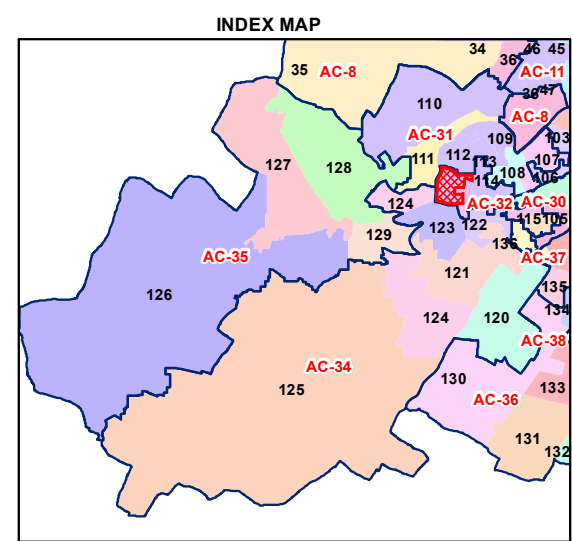

WARD NO.- 113, MOHAN GARDEN

प्रतिबंधित
केवल विभागीय प्रयोग हेतु
निर्यात के लिए नहीं

**RESTRICTED
FOR DEPARTMENTAL USE ONLY
NOT FOR EXPORT**

LEGEND

	Health Centre		Gurdwara
	Nursing Home		Bank
	Primary Health Centre		Metro Line
	Dispensary		Railway Line
	Govt Hospital		Road
	Petrol Pump		Village Boundary
	Church		Ward Boundary
	Community Center		Assembly Boundary
	Metro Station		Sub-Division Boundary
	ATM		District Boundary
	Mosque		Buildings
	College		Canal Bank
	Barat Ghar		Play Ground
	Police Station		Pond
	Cinema Hall		River Bank
	University		Garden Parks
	Fire Station		Stadium
	Temple		
	School		

Total Population - 60029
SC Population - 5854

1:6,450

For further details about this map, please contact

Geospatial Delhi Limited
(A Government of NCT of Delhi Company)
3rd Level, C- Wing, Vikas Bhawan-II,
Civil Lines, New Delhi - 110054
Website : www.gsd.org.in