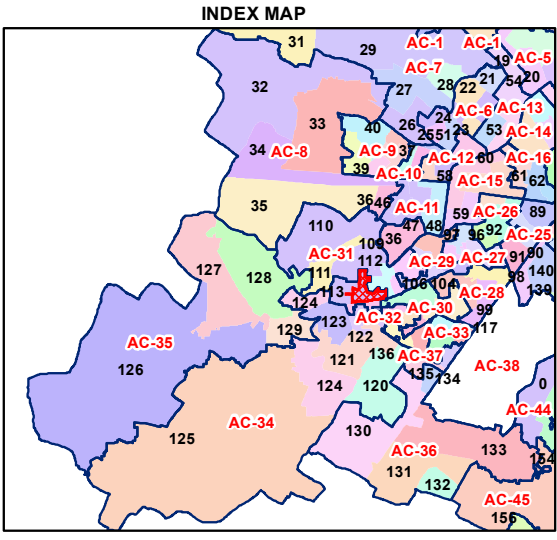

# WARD NO.- 114, NAWADA

प्रतिलिखित  
केवल विभागीय प्रयोग हेतु  
निर्यात के लिए नहीं

**RESTRICTED  
FOR DEPARTMENTAL USE ONLY  
NOT FOR EXPORT**

**Total Population - 86959**  
**SC Population - 7407**

1:7,940

For further details about this map, please contact

Geospatial Delhi Limited  
(A Government of NCT of Delhi Company)  
3rd Level, C- Wing, Vikas Bhawan-II,  
Civil Lines, New Delhi - 110054  
Website : [www.gsdLorg.in](http://www.gsdLorg.in)