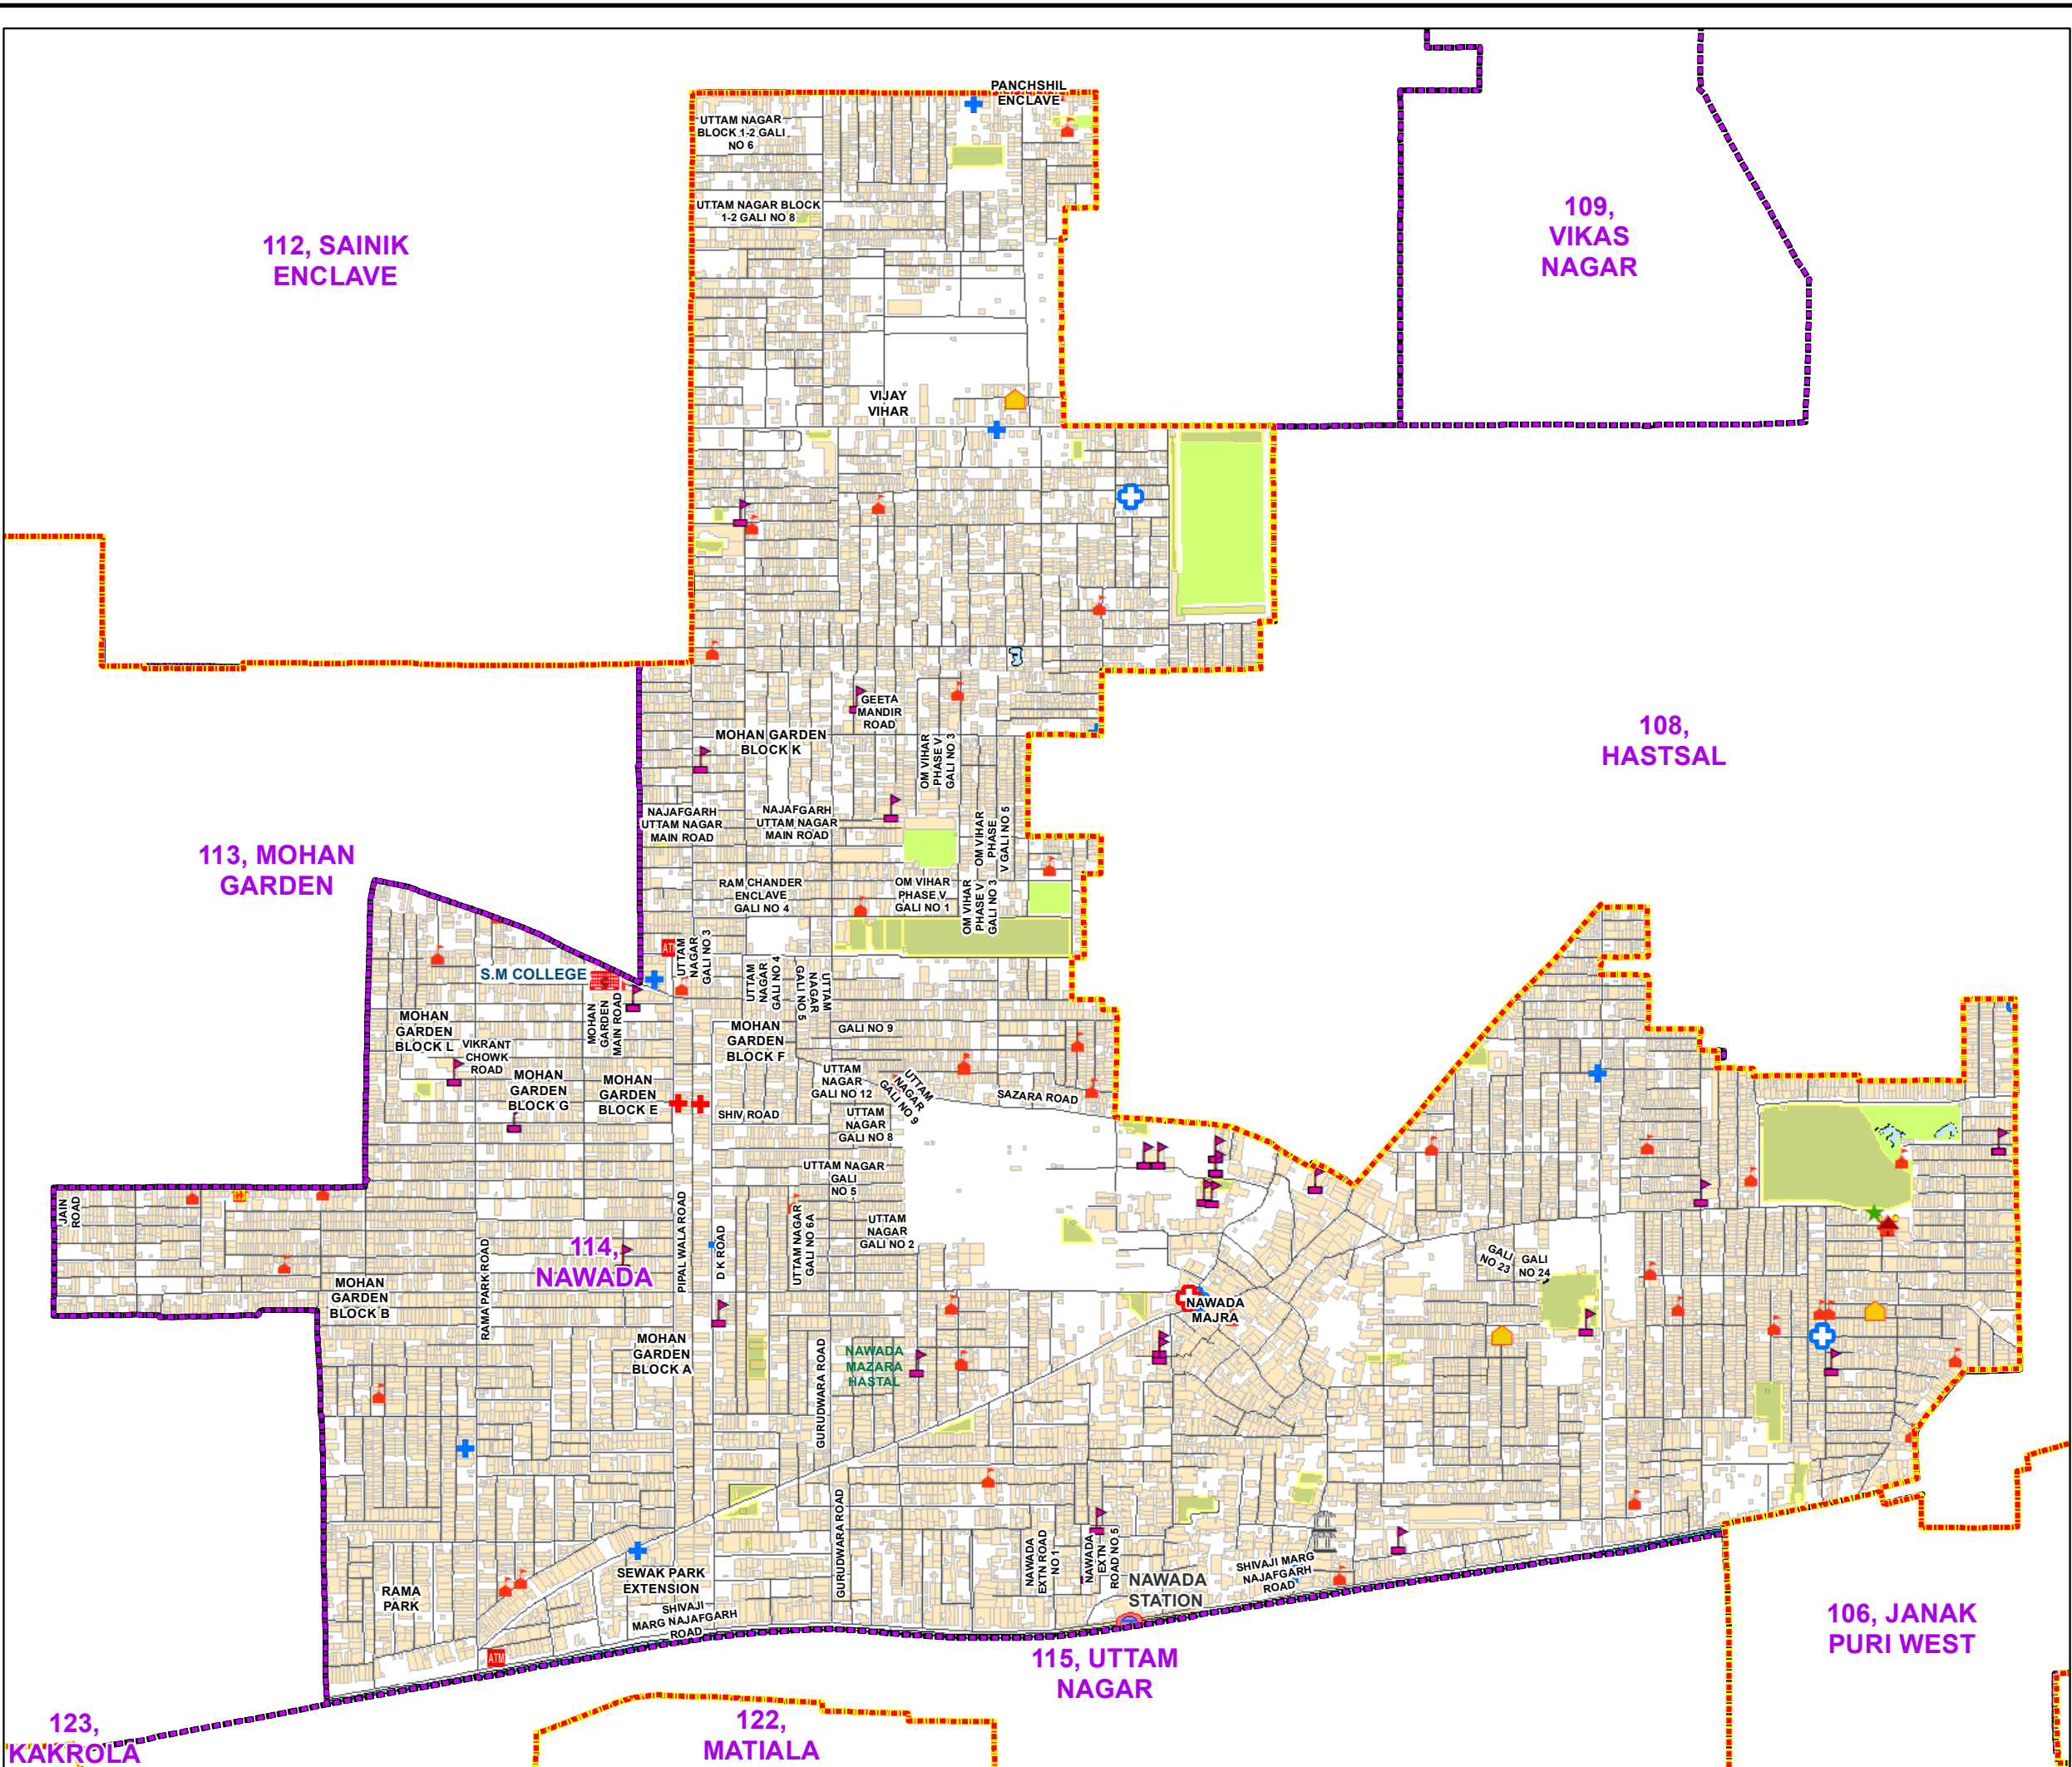

# WARD NO.- 114, NAWADA

प्रतिलिखित  
केवल विभागीय प्रयोग हेतु  
निर्यात के लिए नहीं

**RESTRICTED  
FOR DEPARTMENTAL USE ONLY  
NOT FOR EXPORT**

### LEGEND

Health Centre	Gurudwara
Nursing Home	Bank
Primary Health Centre	Metro Line
Dispensary	Railway Line
Govt Hospital	Road
Petrol Pump	Village Boundary
Church	Ward Boundary
Community Center	Assembly Boundary
Metro Station	Sub-Division Boundary
ATM	District Boundary
Mosque	Buildings
College	Canal Bank
Barat Ghar	Play Ground
Police Station	Pond
Cinema Hall	Storm Water Drain
University	River Bank
Fire Station	Garden Parks
Temple	Stadium
School	

**Total Population - 86959**  
**SC Population - 7407**

1:7,940

For further details about this map, please contact

Geospatial Delhi Limited  
(A Government of NCT of Delhi Company)  
3rd Level, C- Wing, Vikas Bhawan-II,  
Civil Lines, New Delhi - 110054  
Website : [www.gsdLorg.in](http://www.gsdLorg.in)