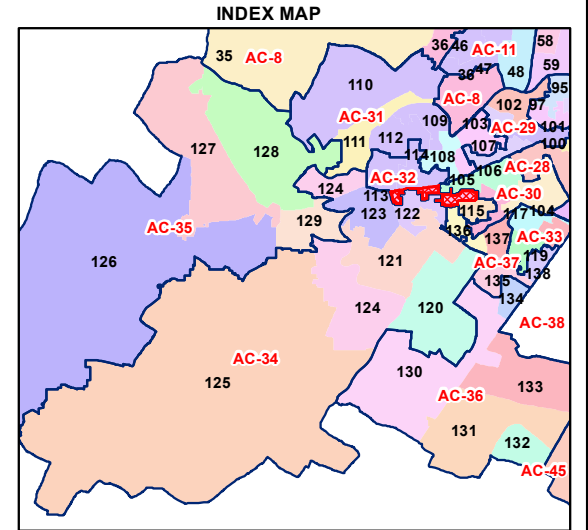

LEGEND

	Health Centre		Gurudwara
	Nursing Home		Bank
	Primary Health Centre		Metro Line
	Dispensary		Railway Line
	Govt Hospital		Road
	Petrol Pump		Village Boundary
	Church		Ward Boundary
	Community Center		Assembly Boundary
	Metro Station		Sub-Division Boundary
	ATM		District Boundary
	Mosque		Buildings
	College		Canal Bank
	Barat Ghar		Play Ground
	Police Station		Pond
	Cinema Hall		Storm Water Drain
	University		River Bank
	Fire Station		Garden Parks
	Temple		Stadium
	School		

Total Population - 68309
SC Population - 3410

1:11,700

For further details about this map, please contact

Geospatial Delhi Limited
(A Government of NCT of Delhi Company)
3rd Level, C- Wing, Vikas Bhawan-II,
Civil Lines, New Delhi - 110054
[Website : www.gsdLorg.in](http://www.gsdLorg.in)