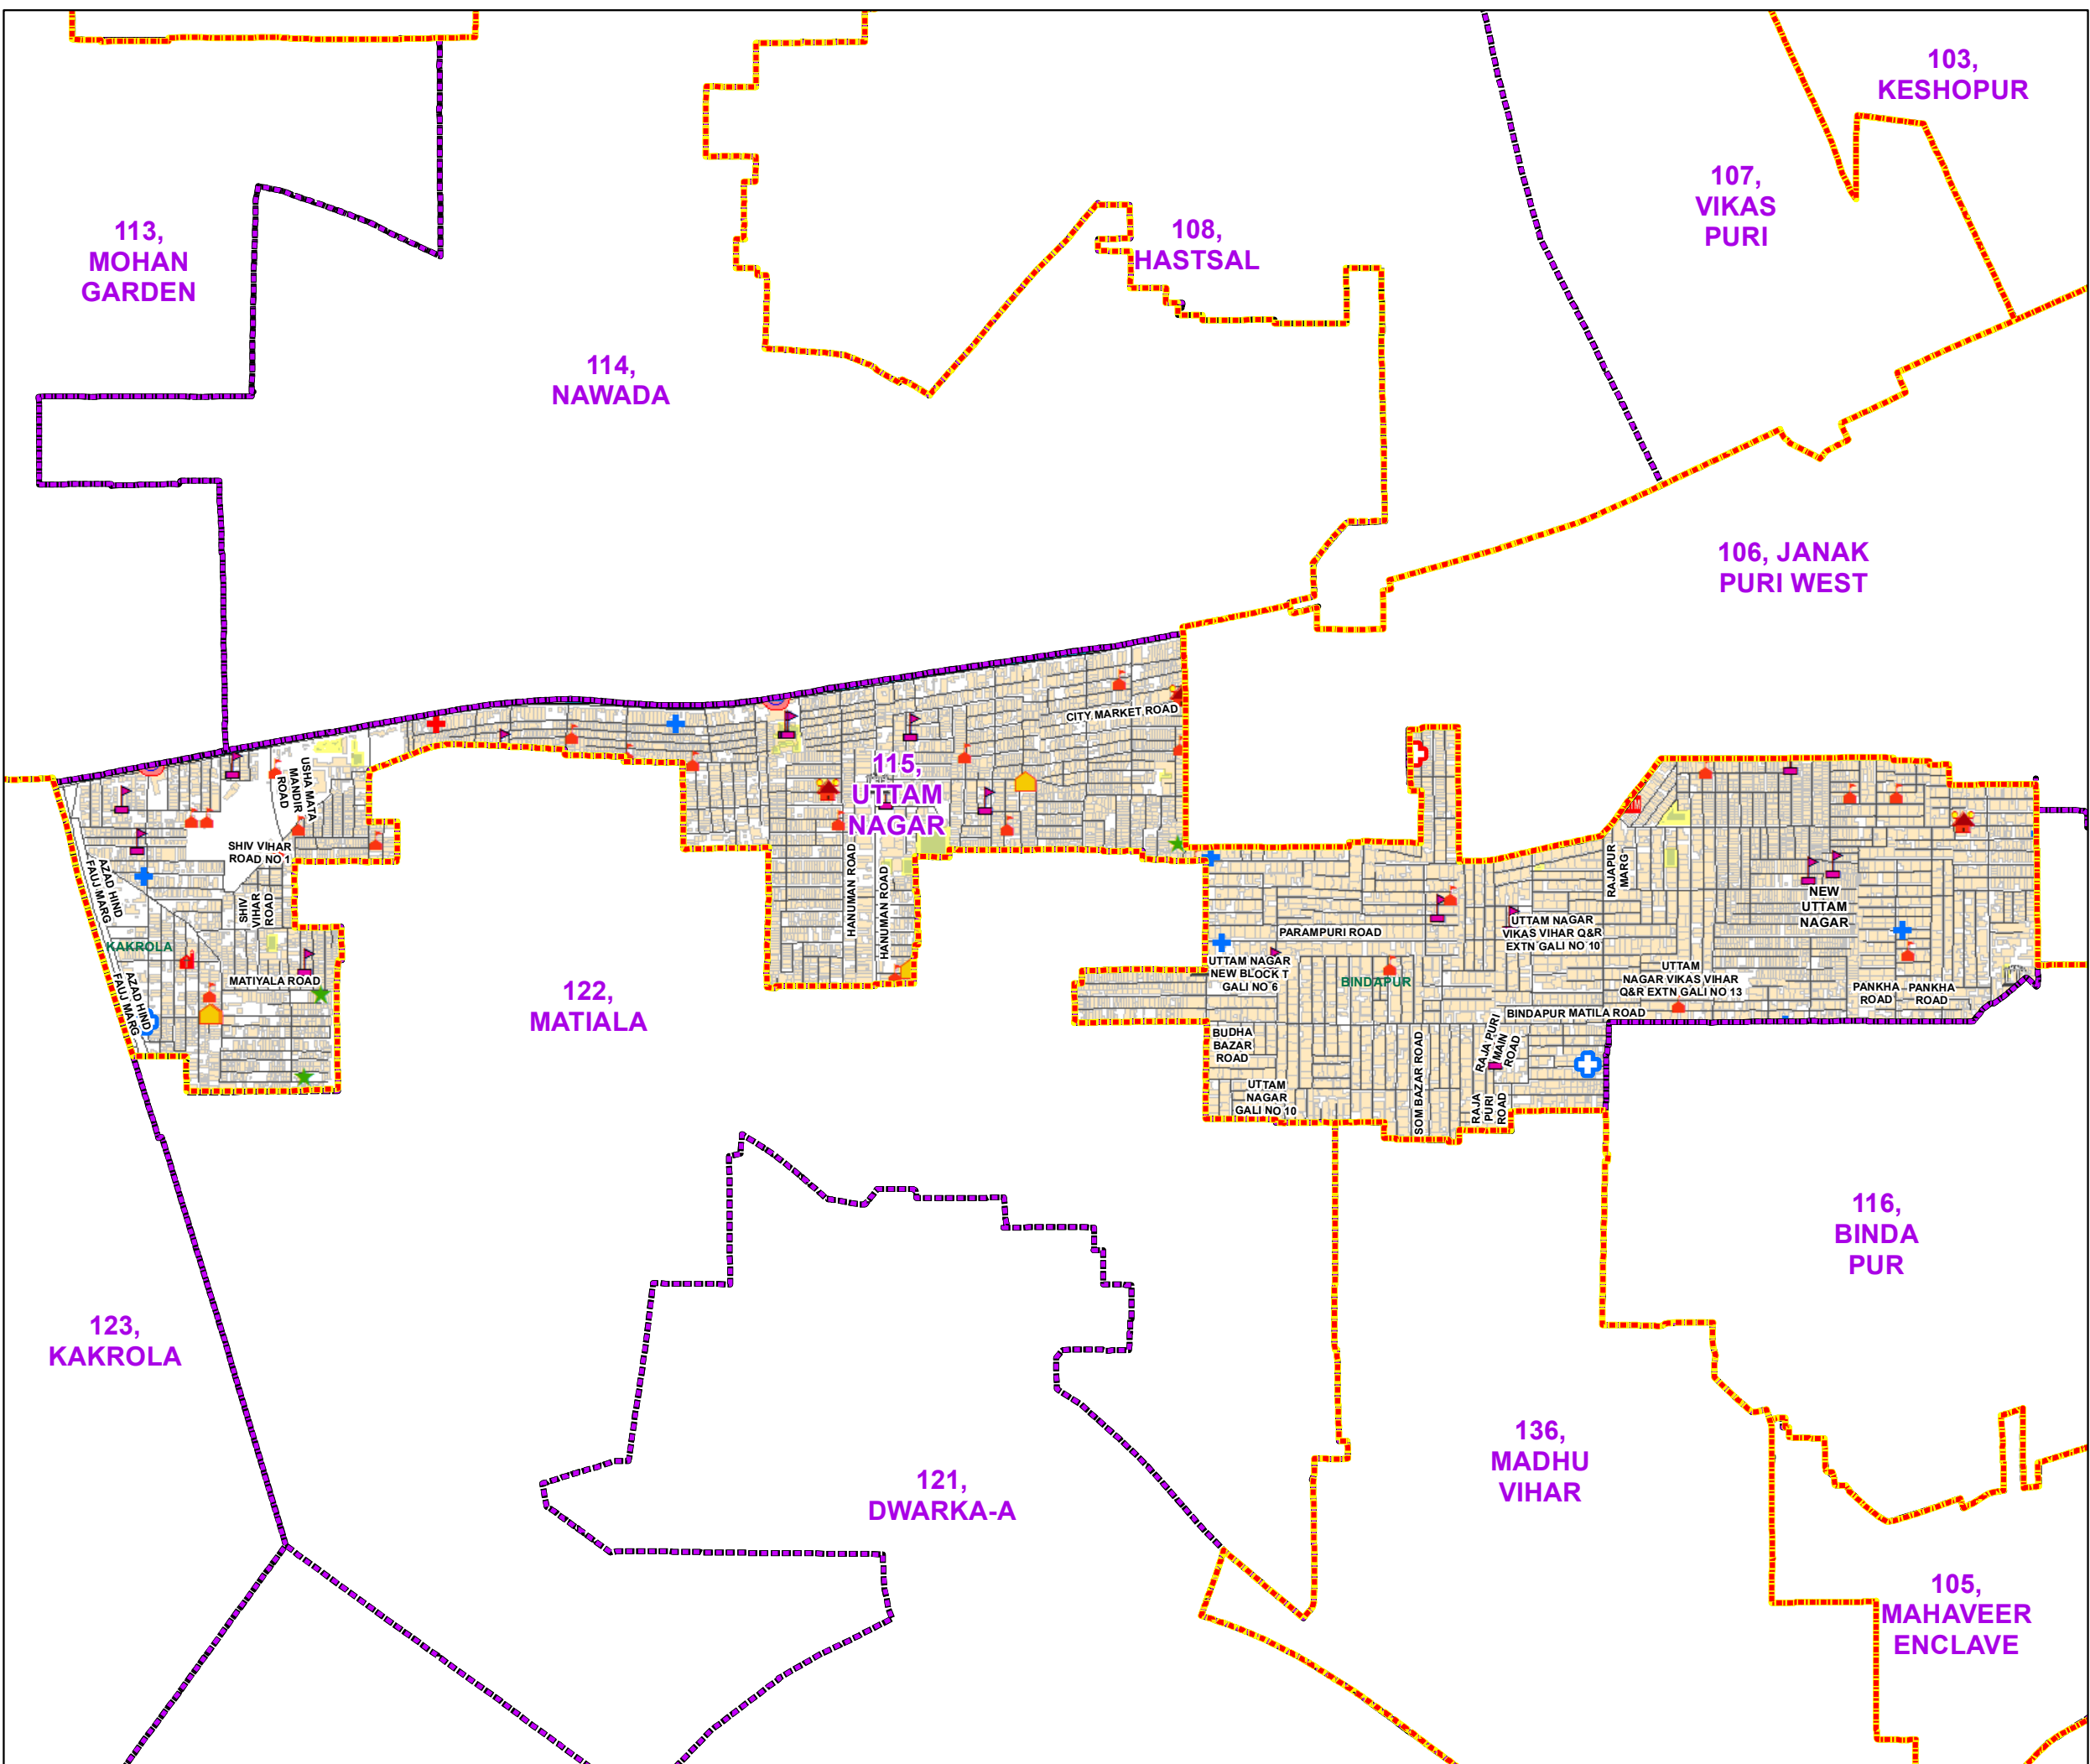

WARD NO.- 115, UTTAM NAGAR

प्रतिबंधित
केवल विभागीय प्रयोग हेतु
निर्यात के लिए नहीं

**RESTRICTED
FOR DEPARTMENTAL USE ONLY
NOT FOR EXPORT**