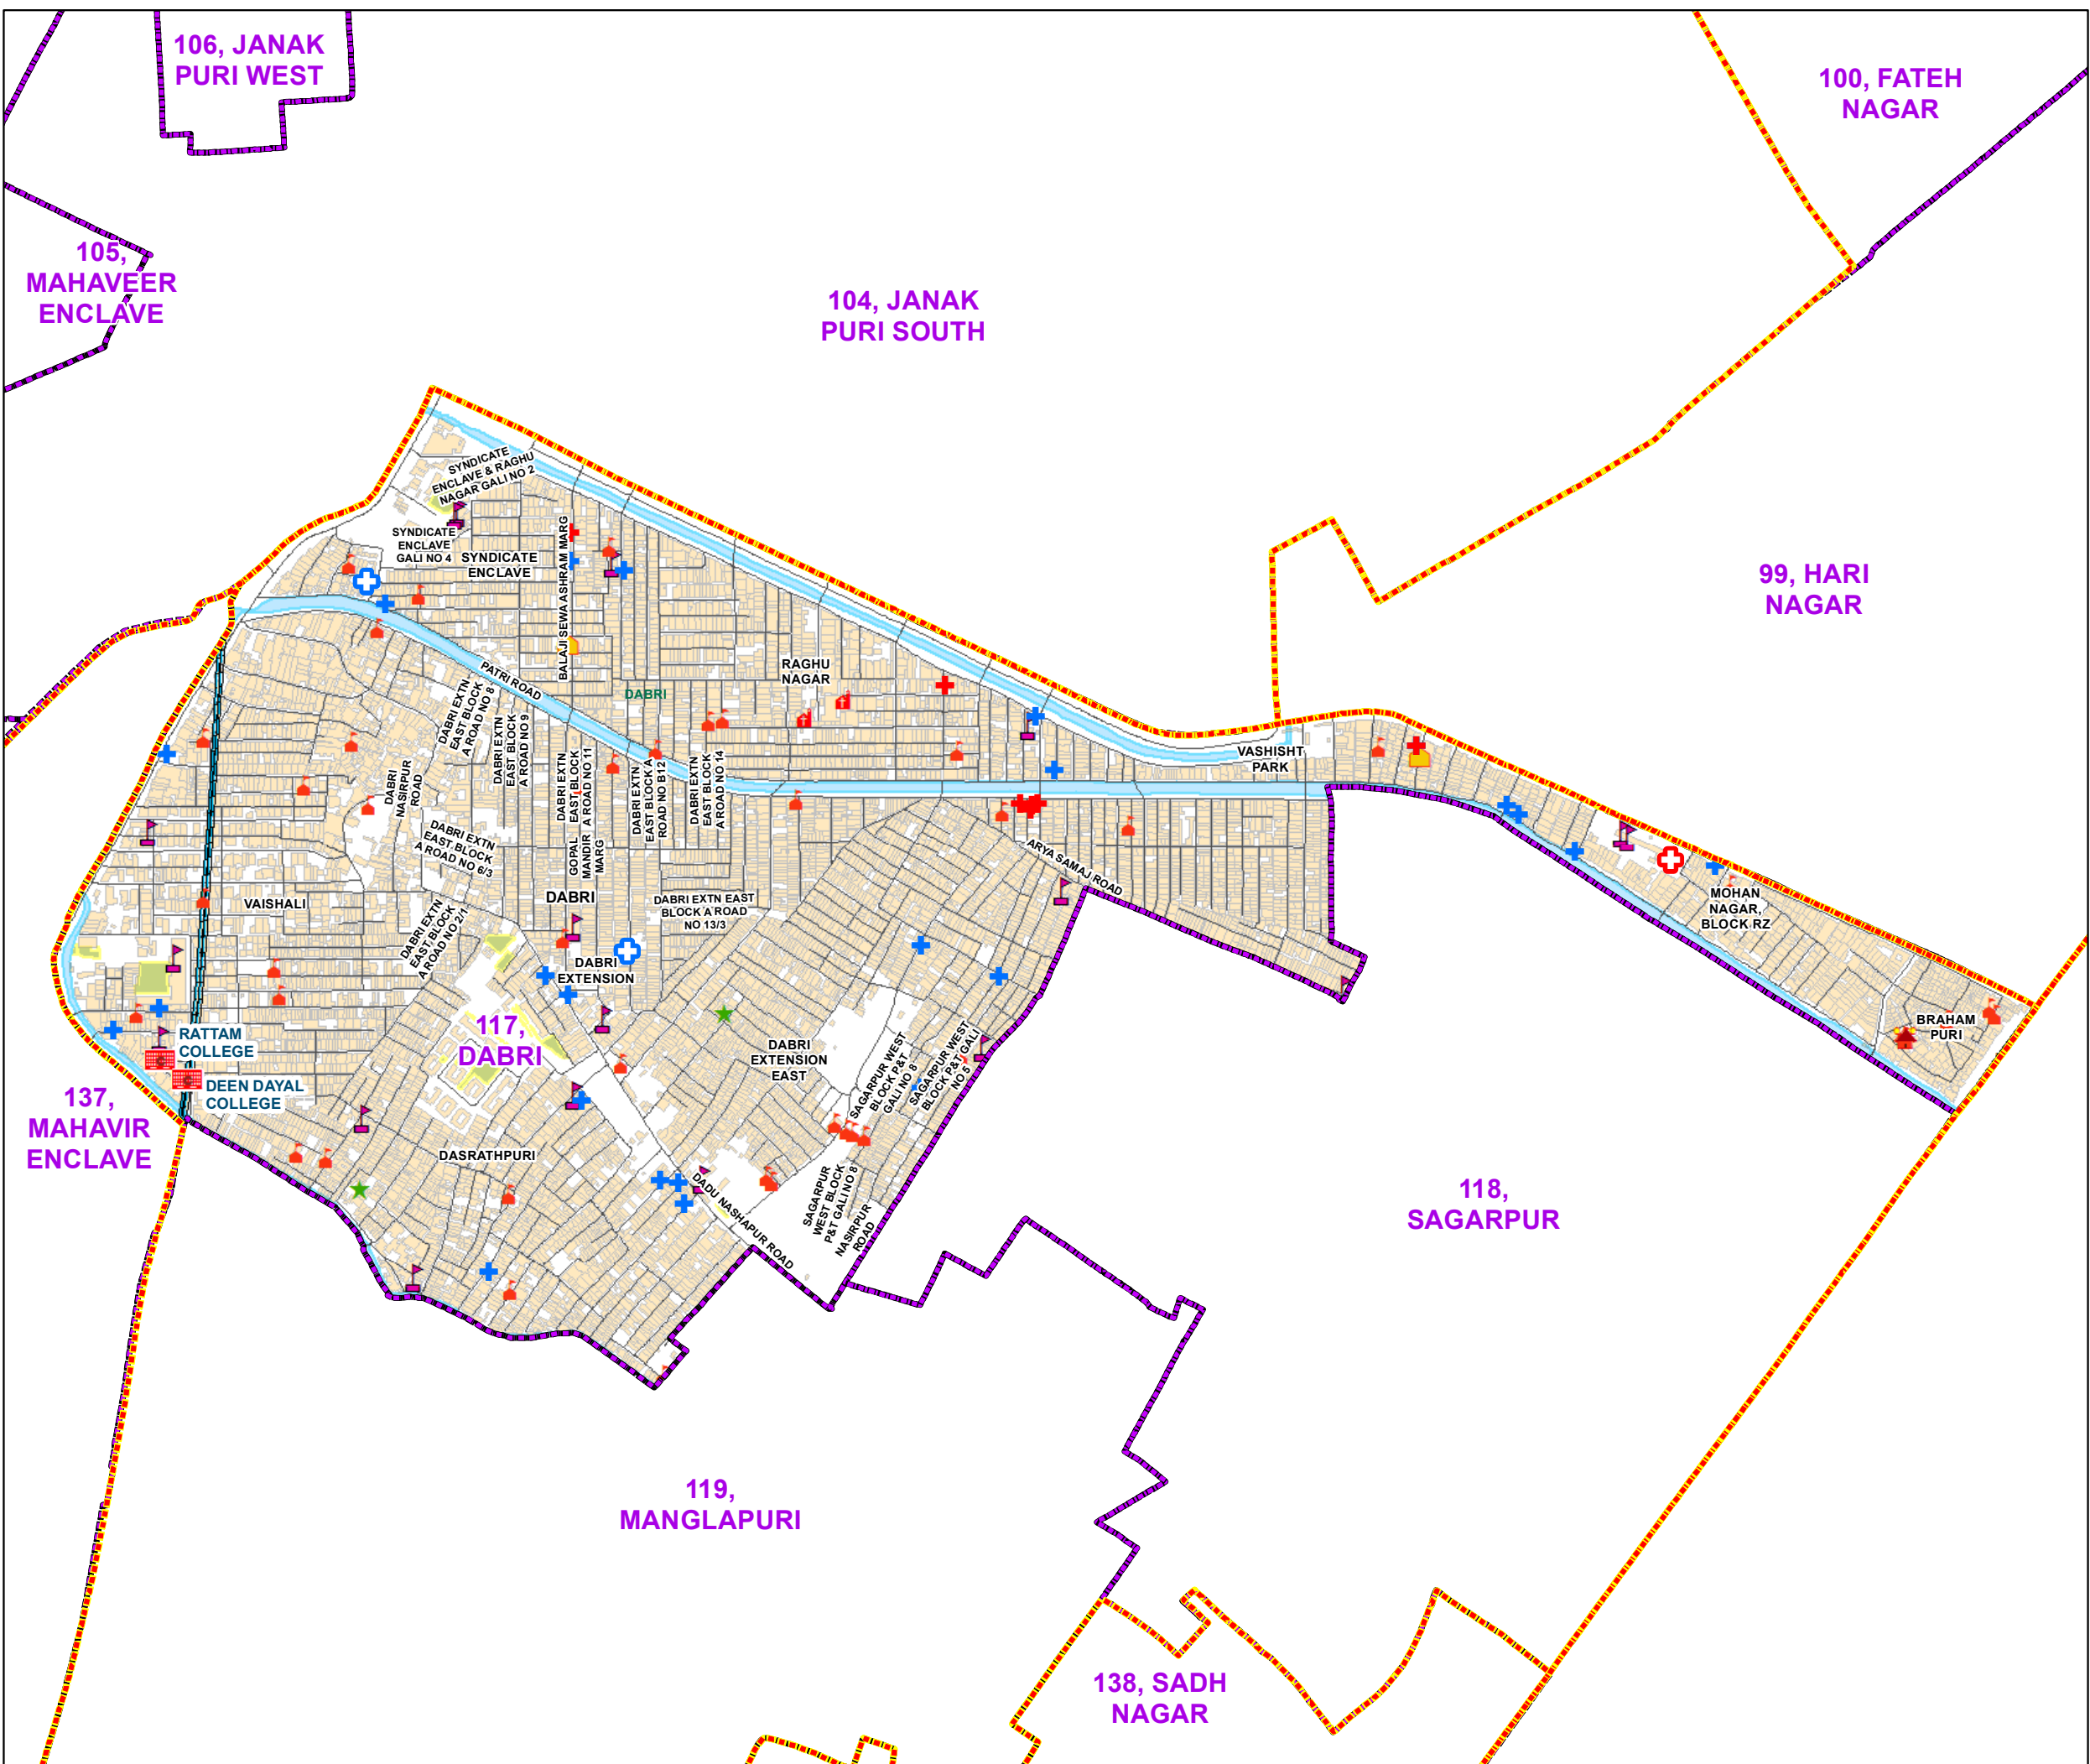

# WARD NO.- 117, DABRI

प्रतिबंधित  
केवल विभागीय प्रयोग हेतु  
निर्यात के लिए नहीं

**RESTRICTED  
FOR DEPARTMENTAL USE ONLY  
NOT FOR EXPORT**

### LEGEND

Health Centre	Gurudwara
Nursing Home	Bank
Primary Health Centre	Metro Line
Dispensary	Railway Line
Govt Hospital	Road
Petrol Pump	Village Boundary
Church	Ward Boundary
Community Center	Assembly Boundary
Metro Station	Sub-Division Boundary
ATM	District Boundary
Mosque	Buildings
Barat Ghar	Canal Bank
Police Station	Play Ground
Cinema Hall	Pond
University	Storm Water Drain
Fire Station	River Bank
Temple	Garden Parks
School	Stadium

**Total Population - 66907**  
**SC Population - 8083**

1:8,990

For further details about this map, please contact

Geospatial Delhi Limited  
(A Government of NCT of Delhi Company)  
3rd Level, C- Wing, Vikas Bhawan-II,  
Civil Lines, New Delhi - 110054  
Website : [www.gsdLorg.in](http://www.gsdLorg.in)

© GOVERNMENT OF DELHI COPYRIGHT, 2012  
Map Print Date- 13-10-2022