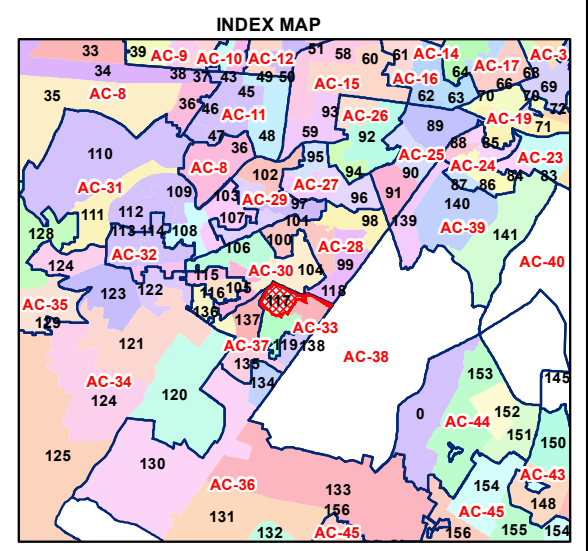

# WARD NO.- 117, DABRI

प्रतिबंधित  
केवल विभागीय प्रयोग हेतु  
निर्यात के लिए नहीं

**RESTRICTED  
FOR DEPARTMENTAL USE ONLY  
NOT FOR EXPORT**

**Total Population - 66907**  
**SC Population - 8083**

1:8,990

For further details about this map, please contact

Geospatial Delhi Limited  
(A Government of NCT of Delhi Company)  
3rd Level, C- Wing, Vikas Bhawan-II,  
Civil Lines, New Delhi - 110054  
Website : [www.gsdLorg.in](http://www.gsdLorg.in)