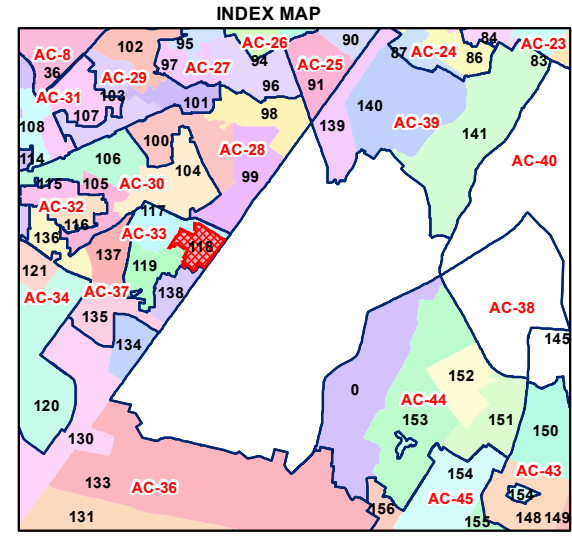

# WARD NO.- 118, SAGARPUR

प्रतिबंधित  
केवल विभागीय प्रयोग हेतु  
निर्यात के लिए नहीं

**RESTRICTED  
FOR DEPARTMENTAL USE ONLY  
NOT FOR EXPORT**

**Total Population - 78790**  
**SC Population - 8447**

1:5,080

For further details about this map, please contact

Geospatial Delhi Limited  
(A Government of NCT of Delhi Company)  
3rd Level, C- Wing, Vikas Bhawan-II,  
Civil Lines, New Delhi - 110054  
[Website : www.gsdLorg.in](http://www.gsdLorg.in)