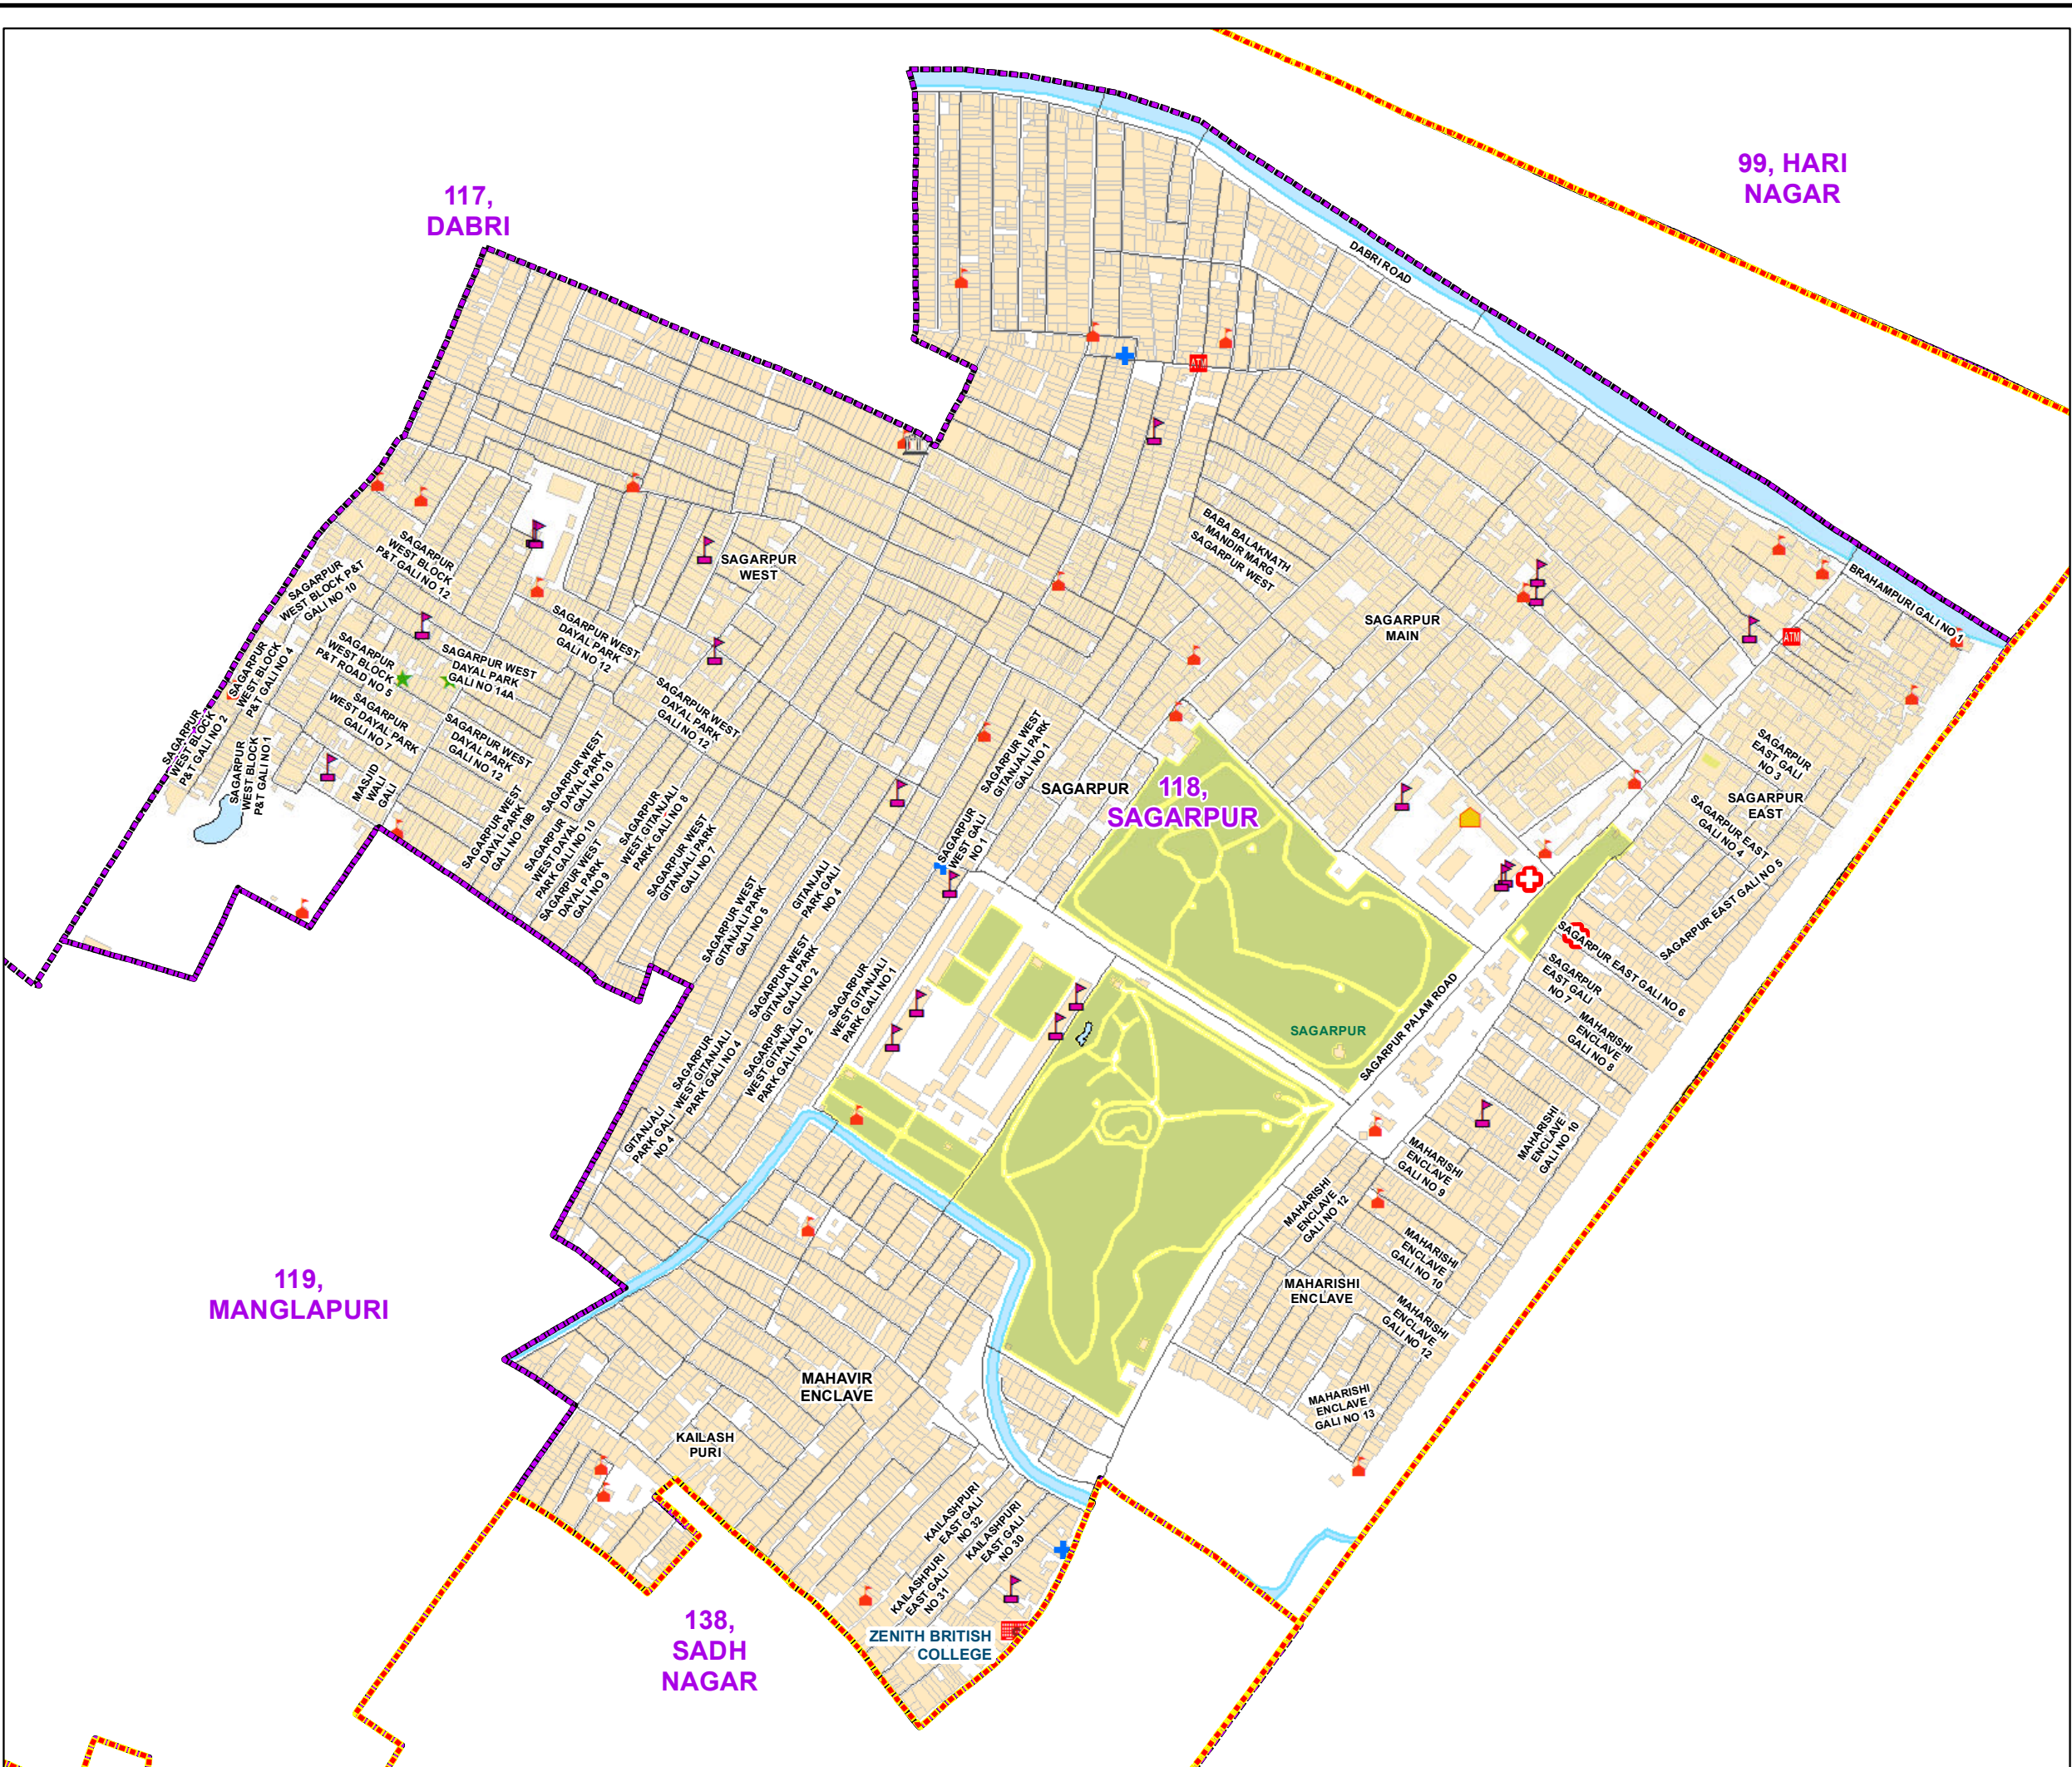

# WARD NO.- 118, SAGARPUR

प्रतिबंधित  
केवल विभागीय प्रयोग हेतु  
निर्यात के लिए नहीं

**RESTRICTED  
FOR DEPARTMENTAL USE ONLY  
NOT FOR EXPORT**

### LEGEND

	Health Centre		Gurudwara
	Nursing Home		Bank
	Primary Health Centre		Metro Line
	Dispensary		Railway Line
	Govt Hospital		Road
	Petrol Pump		Village Boundary
	Church		Ward Boundary
	Community Center		Assembly Boundary
	Metro Station		Sub-Division Boundary
	ATM		District Boundary
	Mosque		Buildings
	College		Canal Bank
	Police Station		Play Ground
	Cinema Hall		Pond
	University		Storm Water Drain
	Fire Station		River Bank
	Temple		Garden Parks
	School		Stadium

**Total Population - 78790**  
**SC Population - 8447**

1:5,080

For further details about this map, please contact

Geospatial Delhi Limited  
(A Government of NCT of Delhi Company)  
3rd Level, C- Wing, Vikas Bhawan-II,  
Civil Lines, New Delhi - 110054  
[Website : www.gsdLorg.in](http://www.gsdLorg.in)