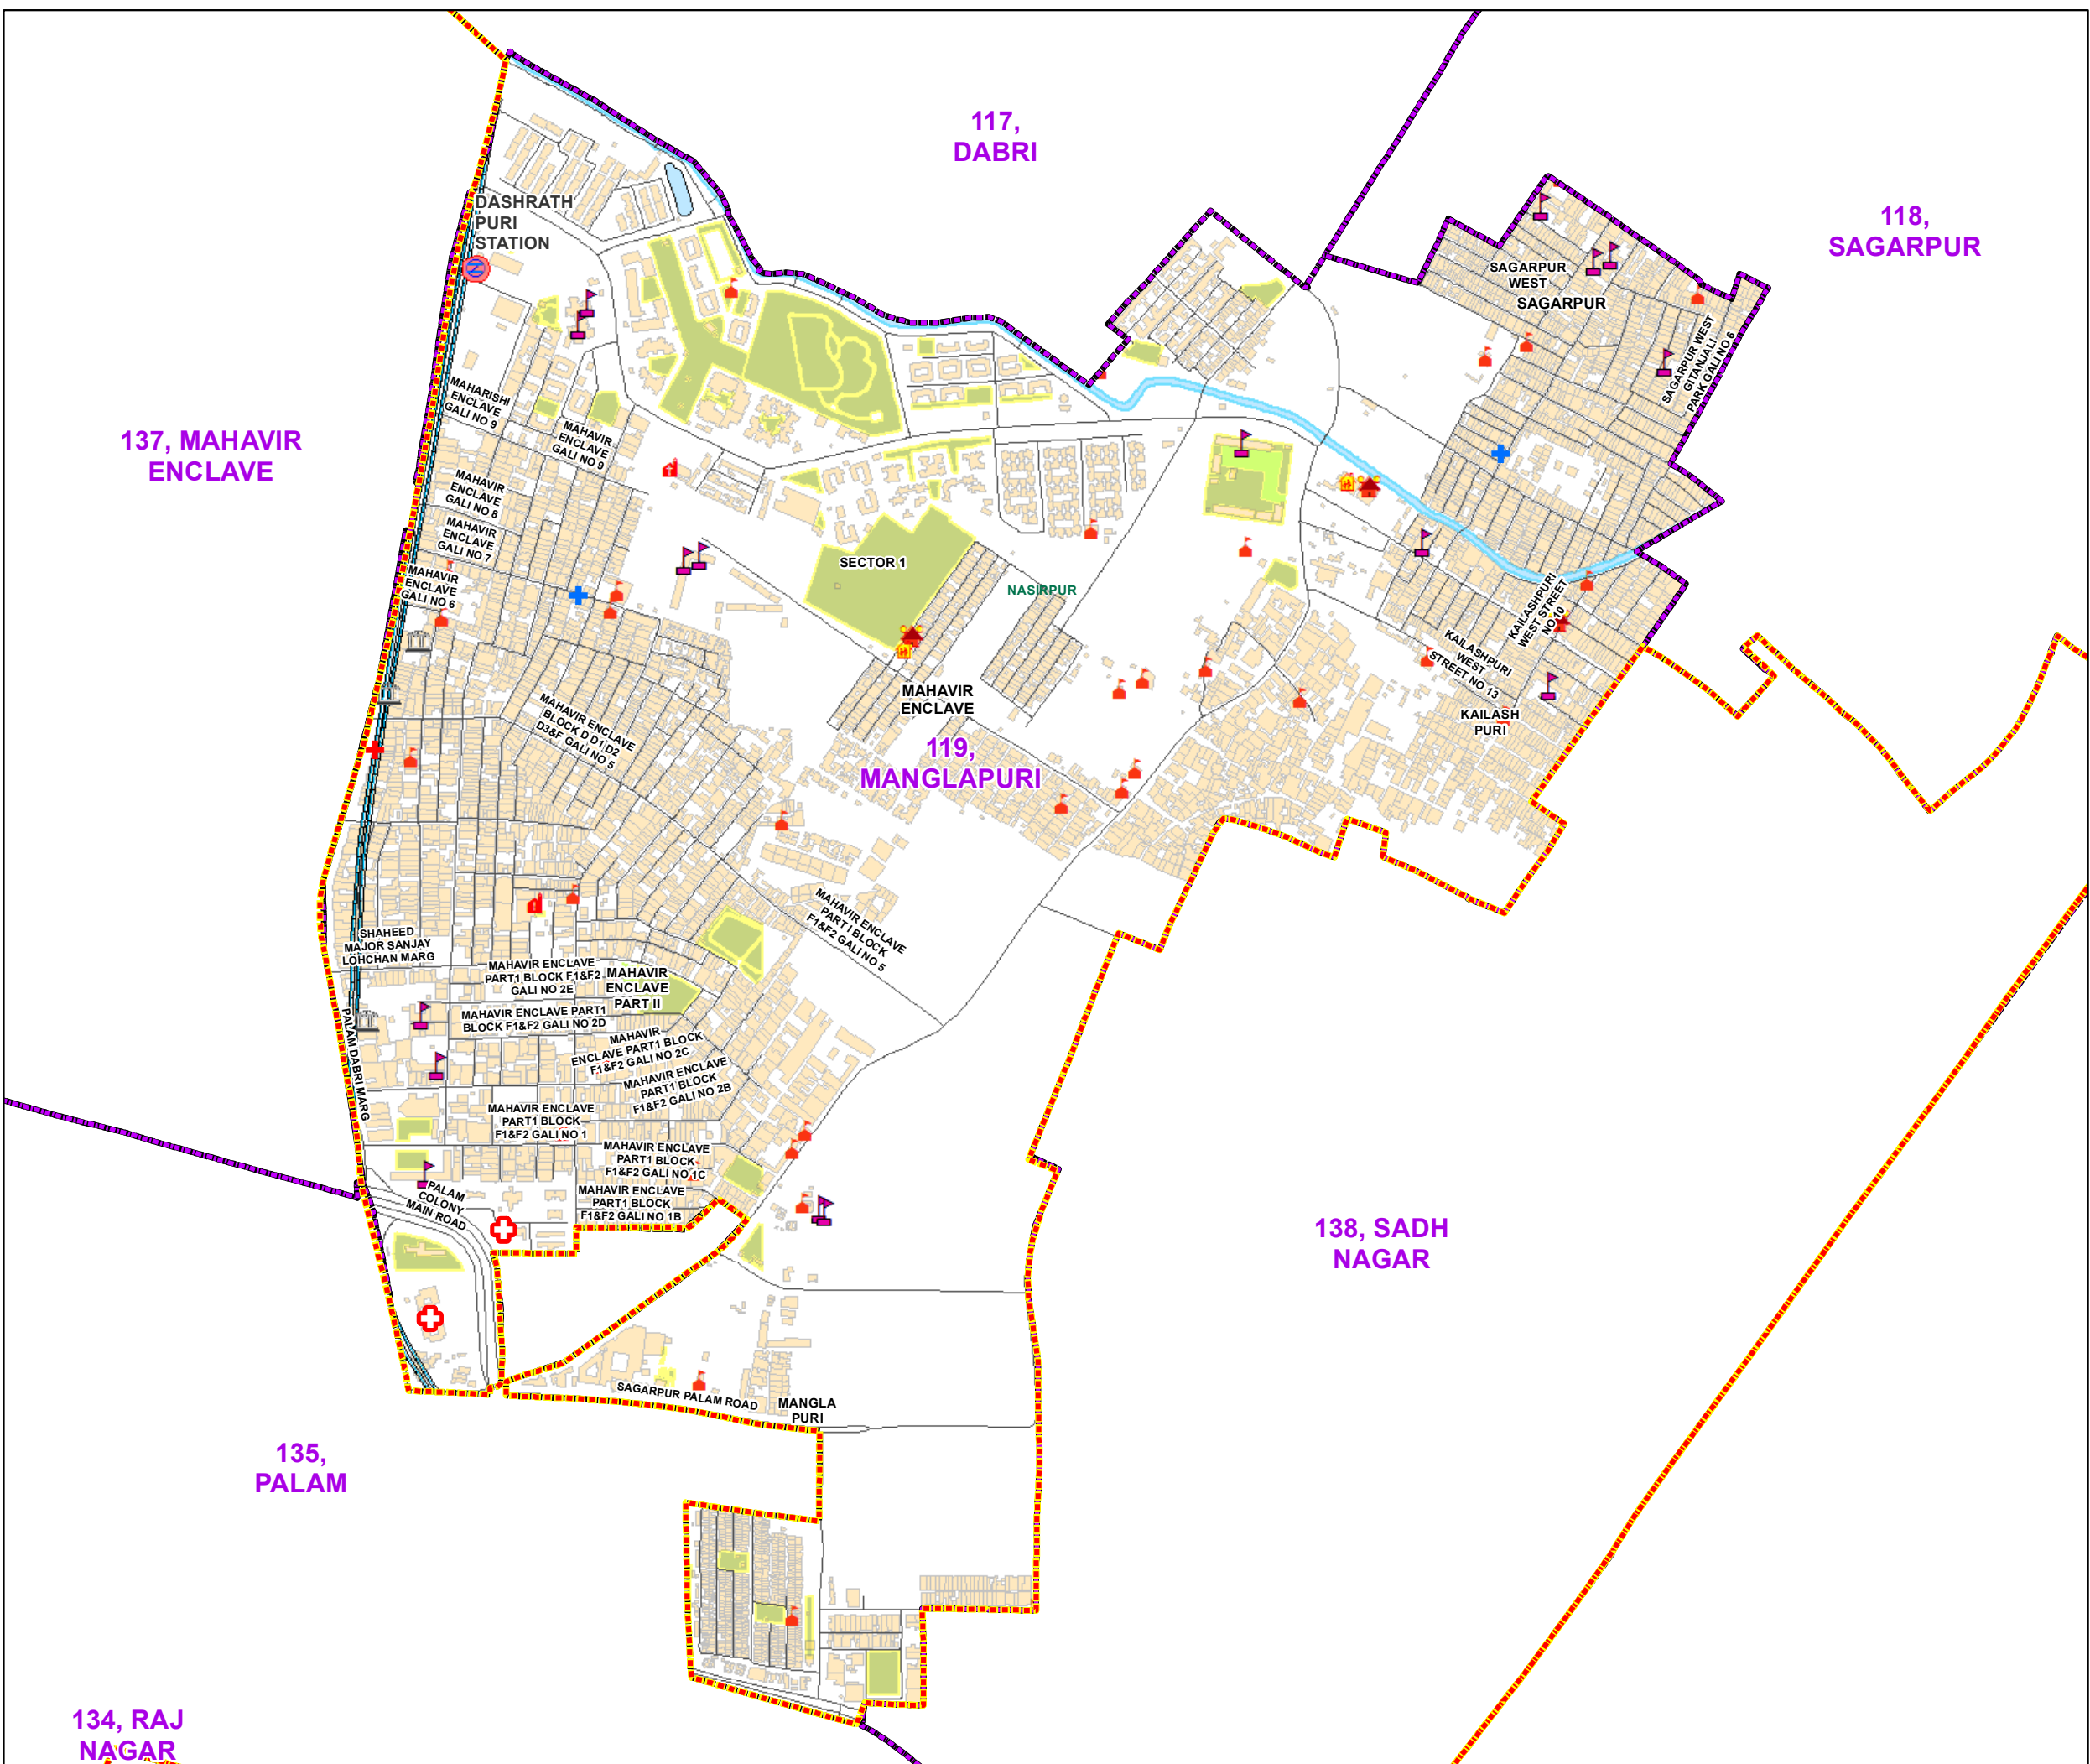

WARD NO.- 119, MANGLAPURI

प्रतिबंधित
केवल विभागीय प्रयोग हेतु
निर्यात के लिए नहीं

**RESTRICTED
FOR DEPARTMENTAL USE ONLY
NOT FOR EXPORT**