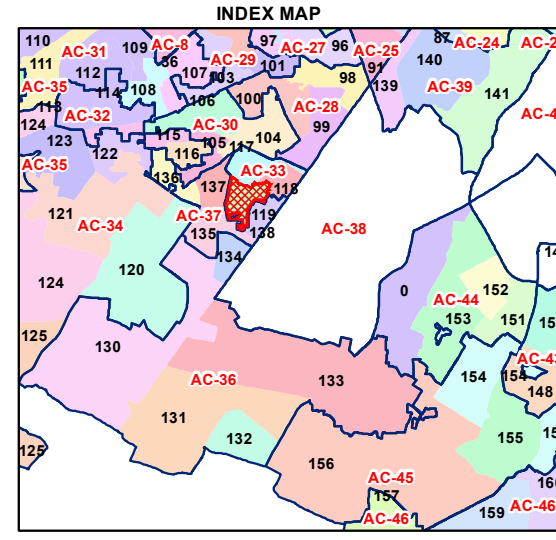

LEGEND

	Health Centre		Gurudwara
	Nursing Home		Bank
	Primary Health Centre		Metro Line
	Dispensary		Railway Line
	Govt Hospital		Road
	Petrol Pump		Village Boundary
	Church		Ward Boundary
	Community Center		Assembly Boundary
	Metro Station		Sub-Division Boundary
	ATM		District Boundary
	Mosque		Buildings
	College		Canal Bank
	Barat Ghar		Play Ground
	Police Station		Pond
	Cinema Hall		Storm Water Drain
	University		River Bank
	Fire Station		Garden Parks
	Temple		Stadium
	School		

Total Population - 68160
SC Population - 10348

1:7,260

For further details about this map, please contact

Geospatial Delhi Limited
(A Government of NCT of Delhi Company)
3rd Level, C- Wing, Vikas Bhawan-II,
Civil Lines, New Delhi - 110054
Website : www.gsdLorg.in

134, RAJ
NAGAR

135, PALAM

138, SADH
NAGAR

119,
MANGLAPURI

117,
DABRI

118,
SAGARPUR

137, MAHAVIR
ENCLAVE