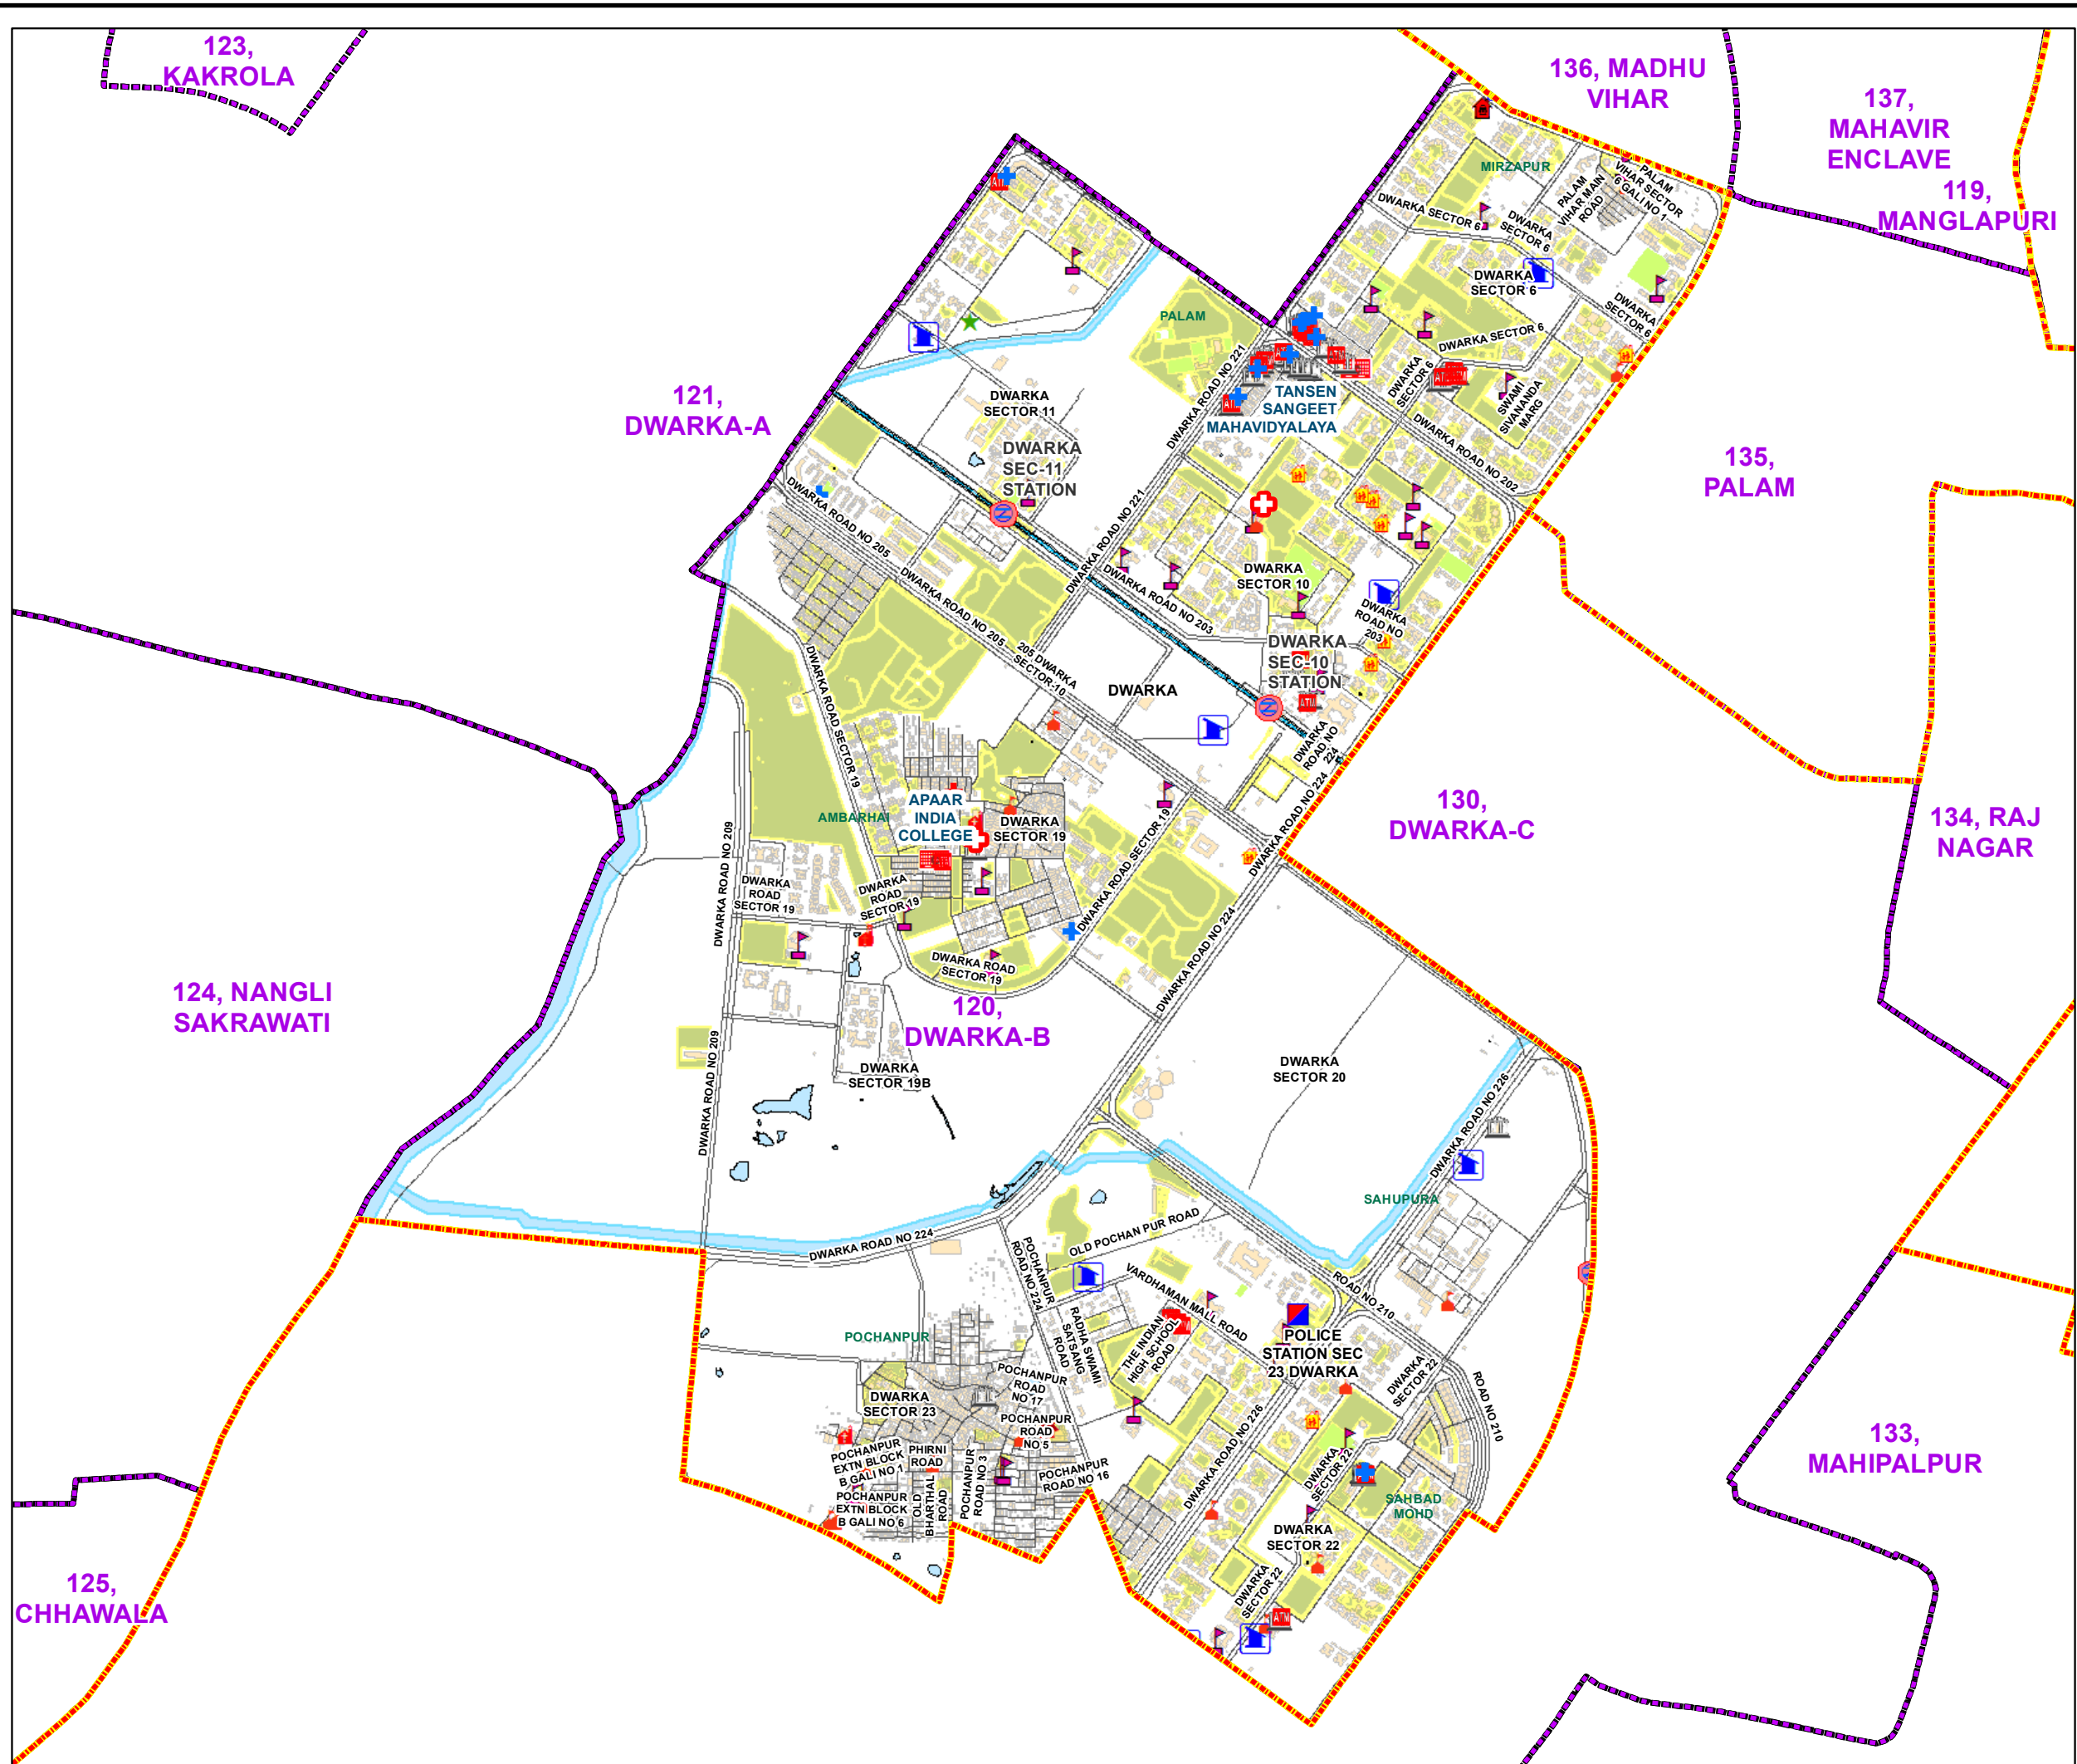

# WARD NO.- 120, DWARKA-B

प्रतिलिखित  
केवल विभागीय प्रयोग हेतु  
निर्यात के लिए नहीं

RESTRICTED  
FOR DEPARTMENTAL USE ONLY  
NOT FOR EXPORT

### LEGEND

	Health Centre		Gurdwara
	Nursing Home		Bank
	Primary Health Centre		Metro Line
	Dispensary		Railway Line
	Govt Hospital		Road
	Petrol Pump		Village Boundary
	Church		Ward Boundary
	Community Center		Assembly Boundary
	Metro Station		Sub-Division Boundary
	ATM		District Boundary
	Mosque		Buildings
	College		Canal Bank
	Barat Ghar		Play Ground
	Police Station		Pond
	Cinema Hall		Storm Water Drain
	University		River Bank
	Fire Station		Garden Parks
	Temple		Stadium
	School		

Total Population - 62971  
SC Population - 2683

1:18,820

For further details about this map, please contact

Geospatial Delhi Limited  
(A Government of NCT of Delhi Company)  
3rd Level, C- Wing, Vikas Bhawan-II,  
Civil Lines, New Delhi - 110054  
Website : [www.gsdLorg.in](http://www.gsdLorg.in)