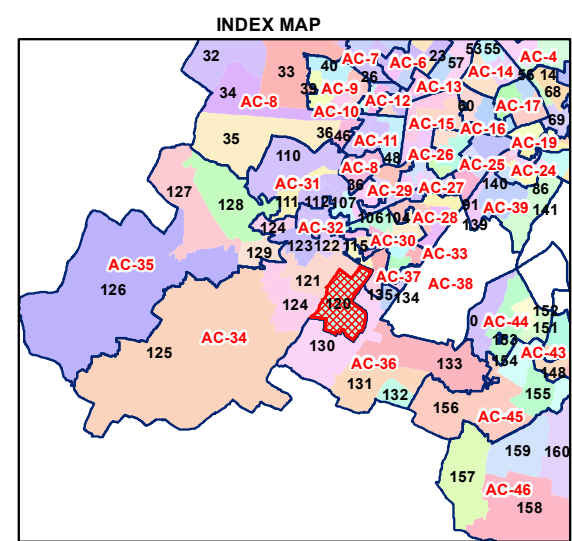

# WARD NO.- 120, DWARKA-B

प्रतिलिखित  
केवल विभागीय प्रयोग हेतु  
निर्यात के लिए नहीं

RESTRICTED  
FOR DEPARTMENTAL USE ONLY  
NOT FOR EXPORT

### LEGEND

	Health Centre		Gurdwara
	Nursing Home		Bank
	Primary Health Centre		Metro Line
	Dispensary		Railway Line
	Govt Hospital		Road
	Petrol Pump		Village Boundary
	Church		Ward Boundary
	Community Center		Assembly Boundary
	Metro Station		Sub-Division Boundary
	ATM		District Boundary
	Mosque		Buildings
	College		Canal Bank
	Barat Ghar		Play Ground
	Police Station		Pond
	Cinema Hall		Storm Water Drain
	University		River Bank
	Fire Station		Garden Parks
	Temple		Stadium
	School		

Total Population - 62971  
SC Population - 2683

1:18,820

For further details about this map, please contact

Geospatial Delhi Limited  
(A Government of NCT of Delhi Company)  
3rd Level, C- Wing, Vikas Bhawan-II,  
Civil Lines, New Delhi - 110054  
Website : [www.gsdLorg.in](http://www.gsdLorg.in)