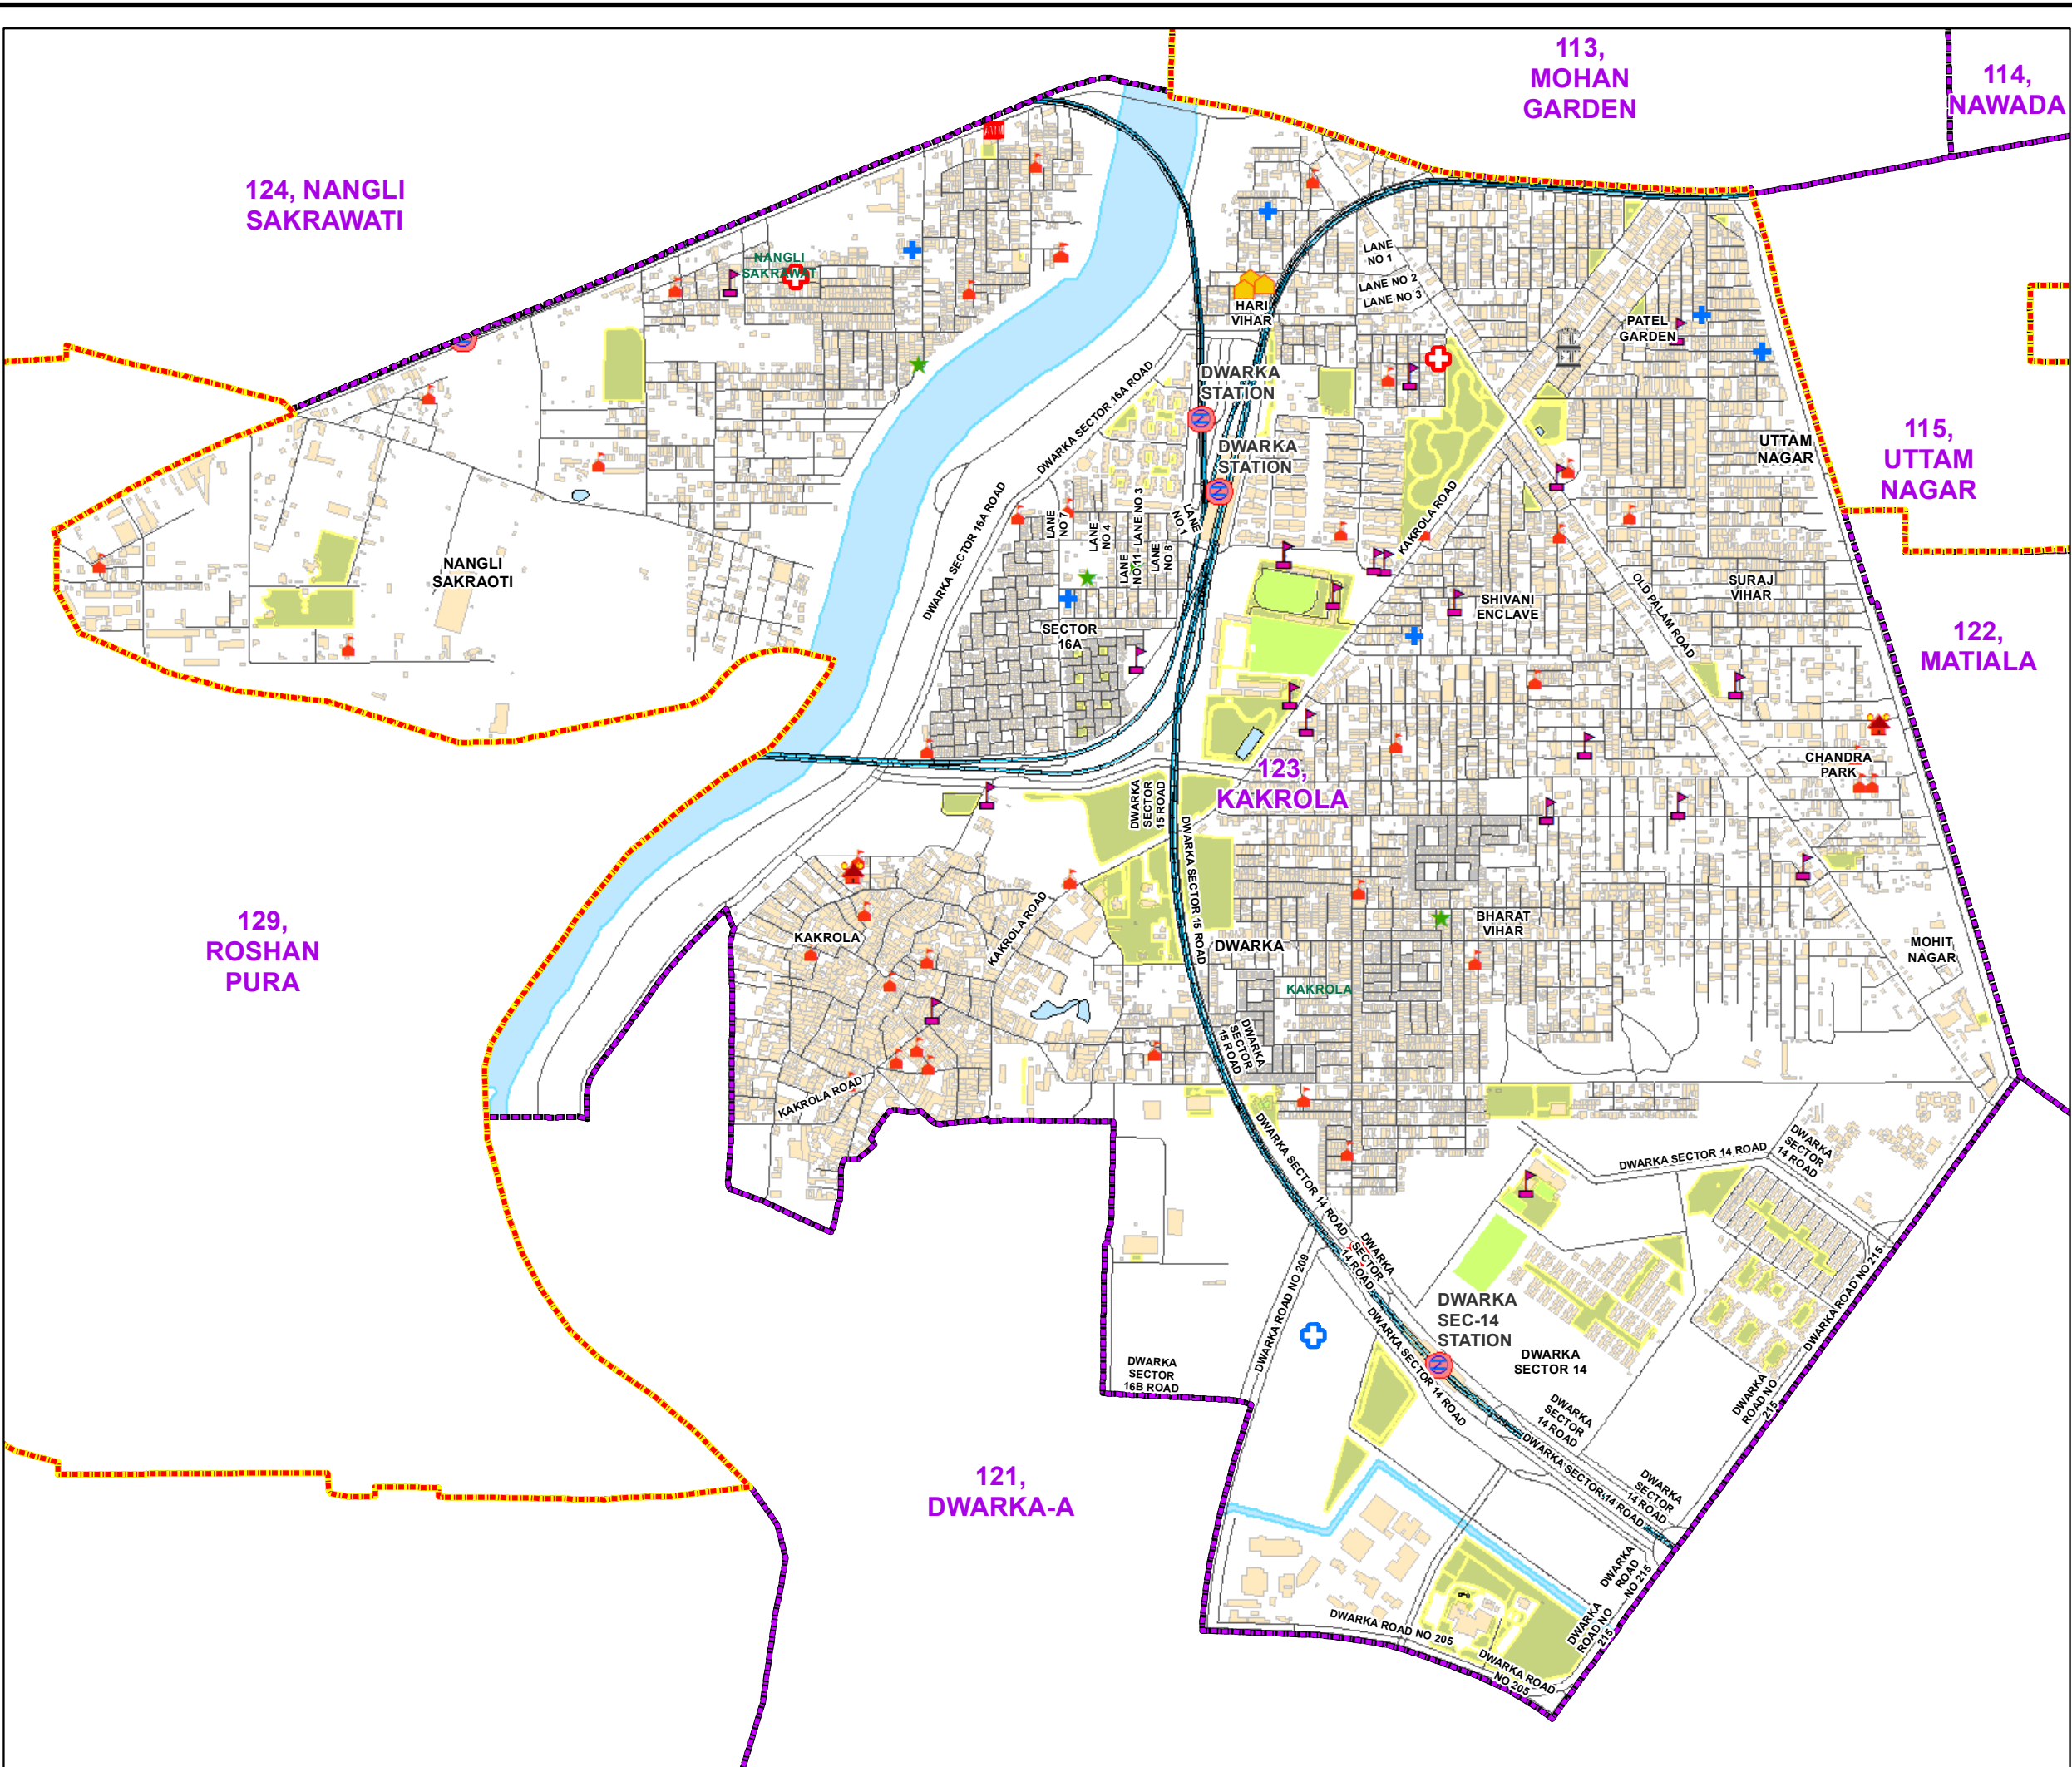

WARD NO.- 123, KAKROLA

प्रतिबंधित
केवल विभागीय प्रयोग हेतु
निर्यात के लिए नहीं

RESTRICTED
FOR DEPARTMENTAL USE ONLY
NOT FOR EXPORT