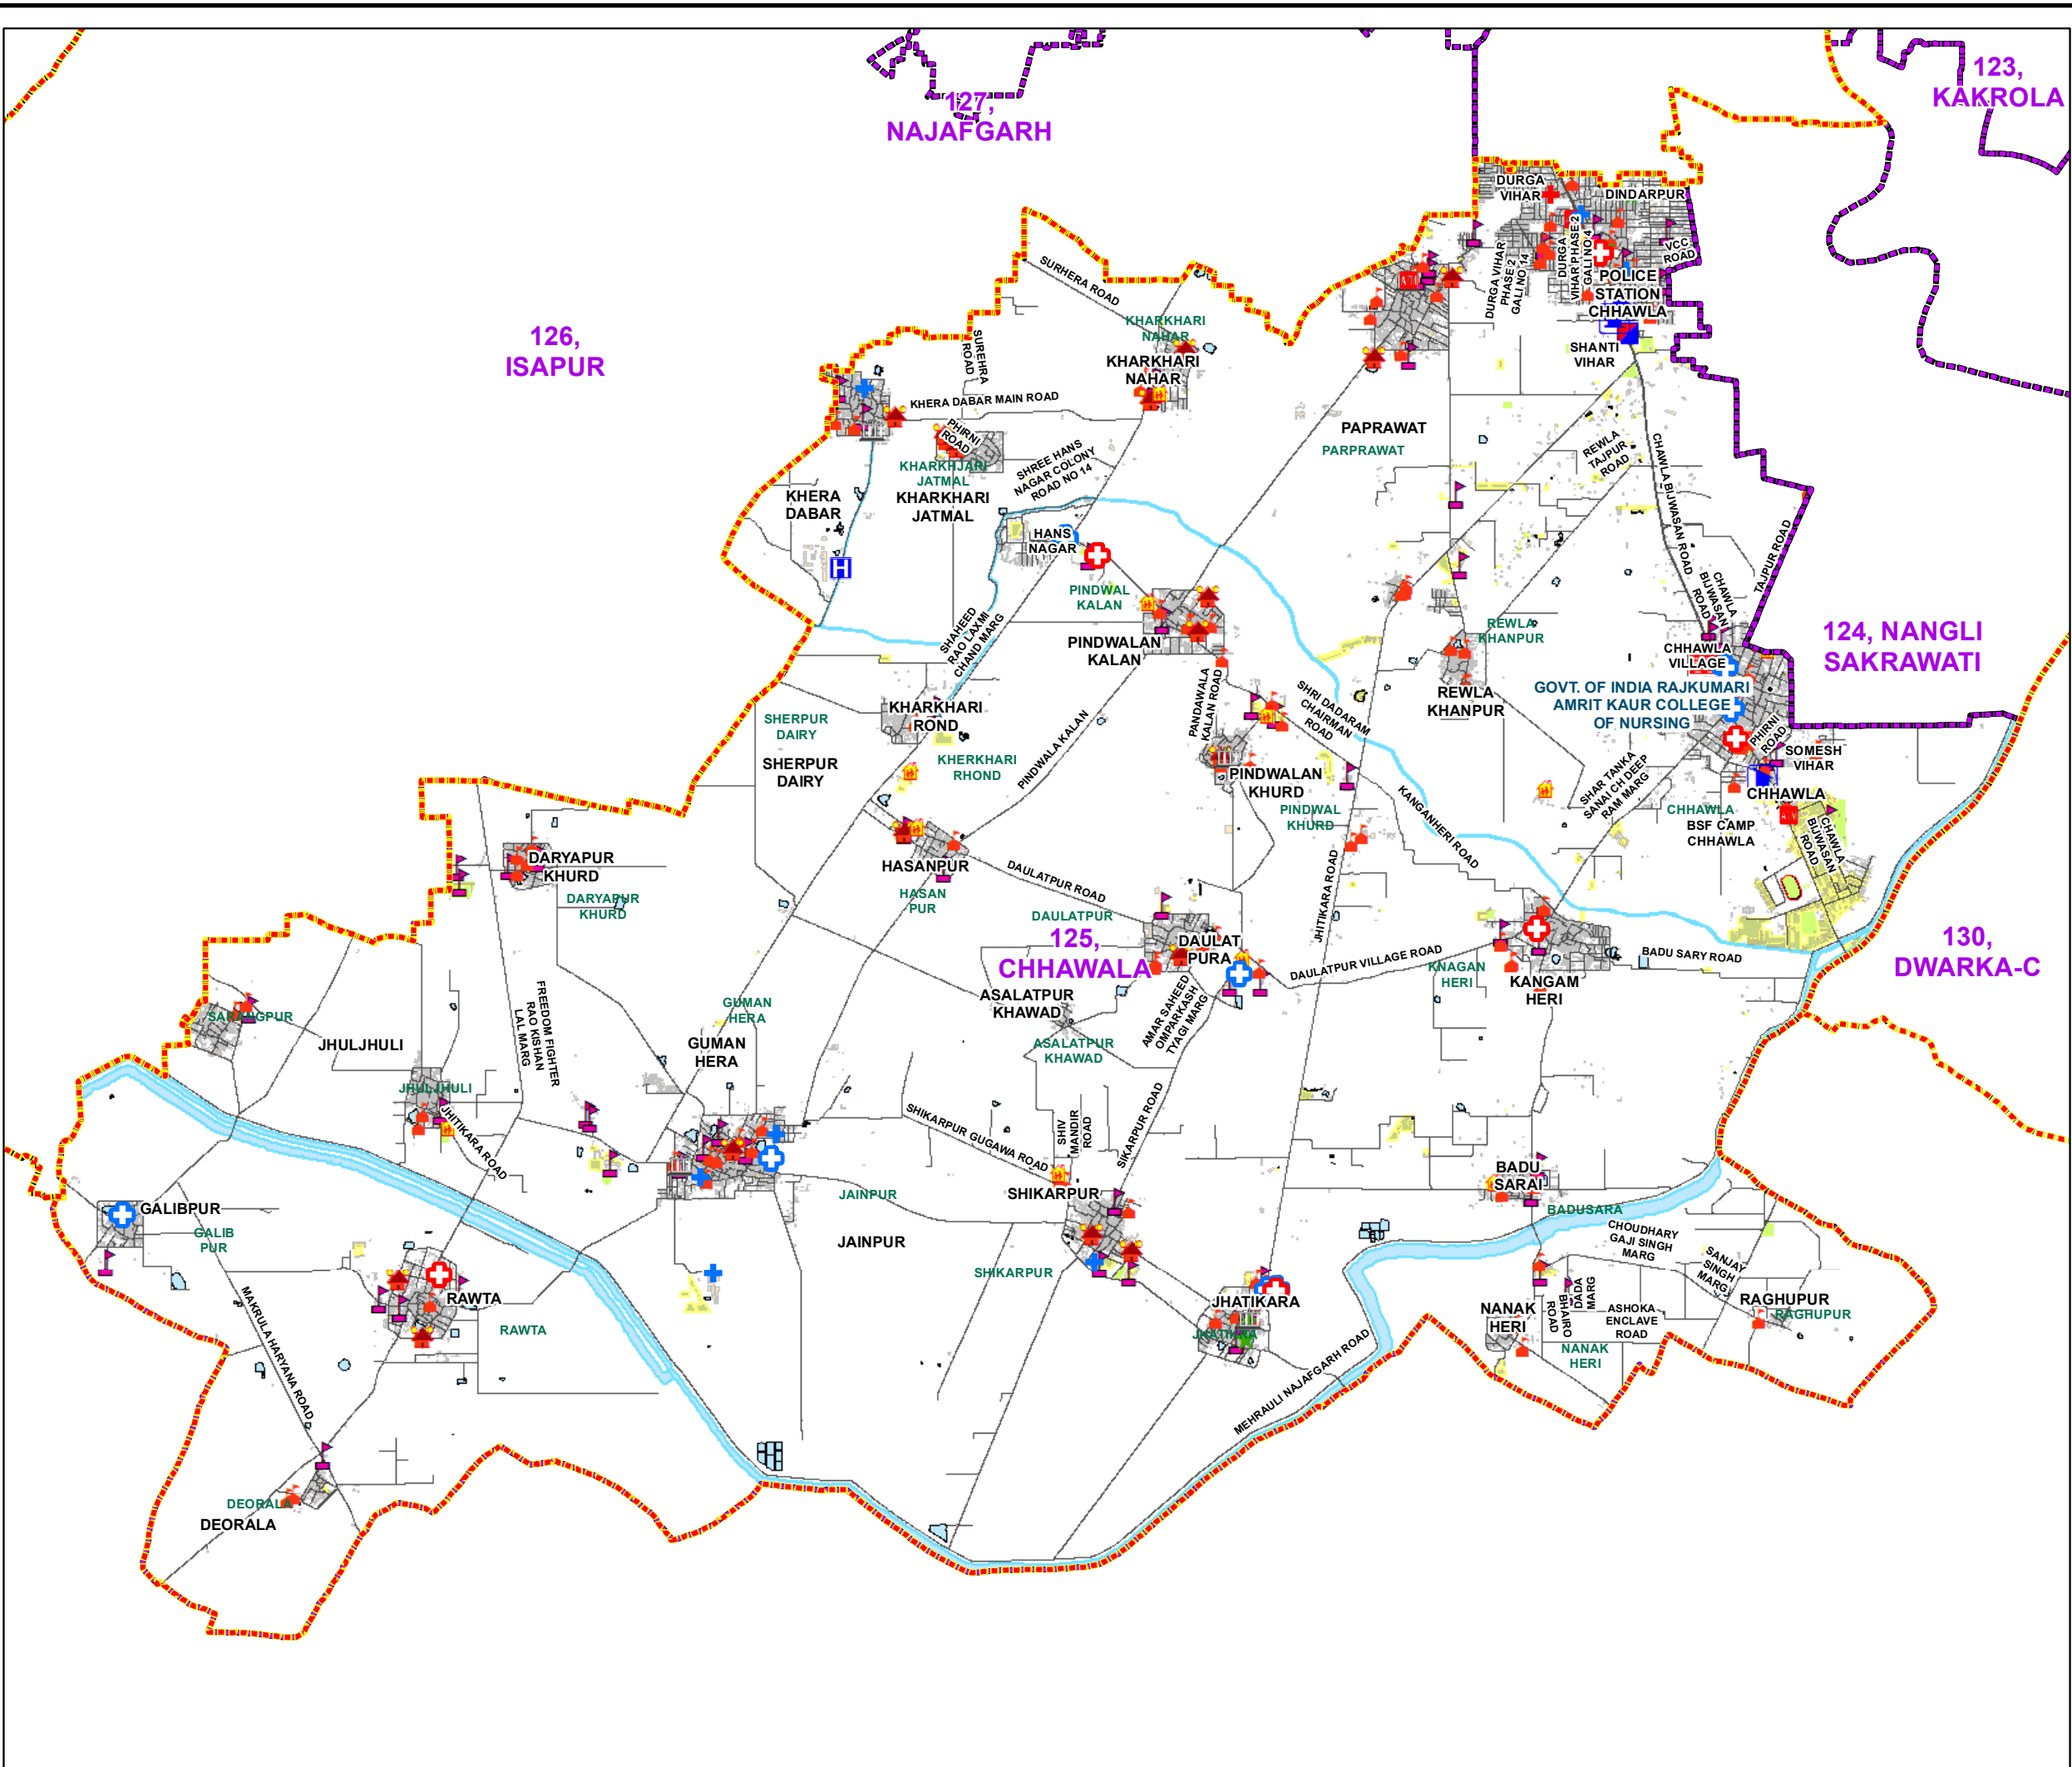

WARD NO.- 125, CHHAWALA

प्रतिबन्धित
केवल विभागीय प्रयोग हेतु
निर्यात के लिए नहीं

**RESTRICTED
FOR DEPARTMENTAL USE ONLY
NOT FOR EXPORT**