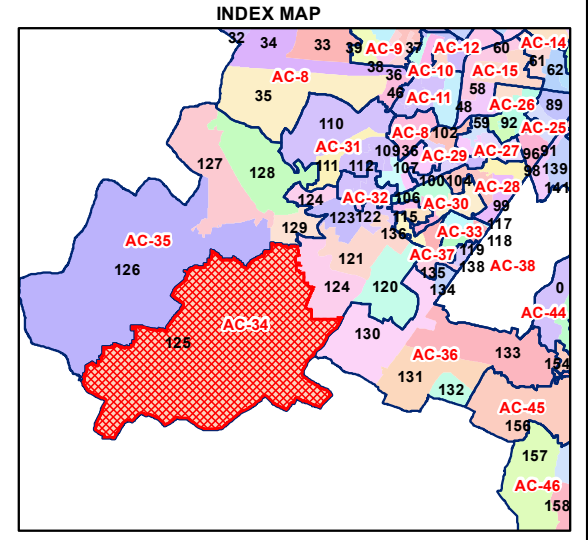

LEGEND

	Health Centre		Gurudwara
	Nursing Home		Bank
	Primary Health Centre		Metro Line
	Dispensary		Railway Line
	Govt Hospital		Road
	Petrol Pump		Village Boundary
	Church		Ward Boundary
	Community Center		Assembly Boundary
	Metro Station		Sub-Division Boundary
	ATM		District Boundary
	Mosque		Buildings
	College		Canal Bank
	Barat Ghar		Play Ground
	Police Station		Pond
	Cinema Hall		Storm Water Drain
	University		River Bank
	Fire Station		Garden Parks
	Temple		Stadium
	School		

Total Population - 81500
SC Population - 14750

1:46,740

For further details about this map, please contact

Geospatial Delhi Limited
(A Government of NCT of Delhi Company)
3rd Level, C- Wing, Vikas Bhawan-II,
Civil Lines, New Delhi - 110054
Website : www.gsdlog.in