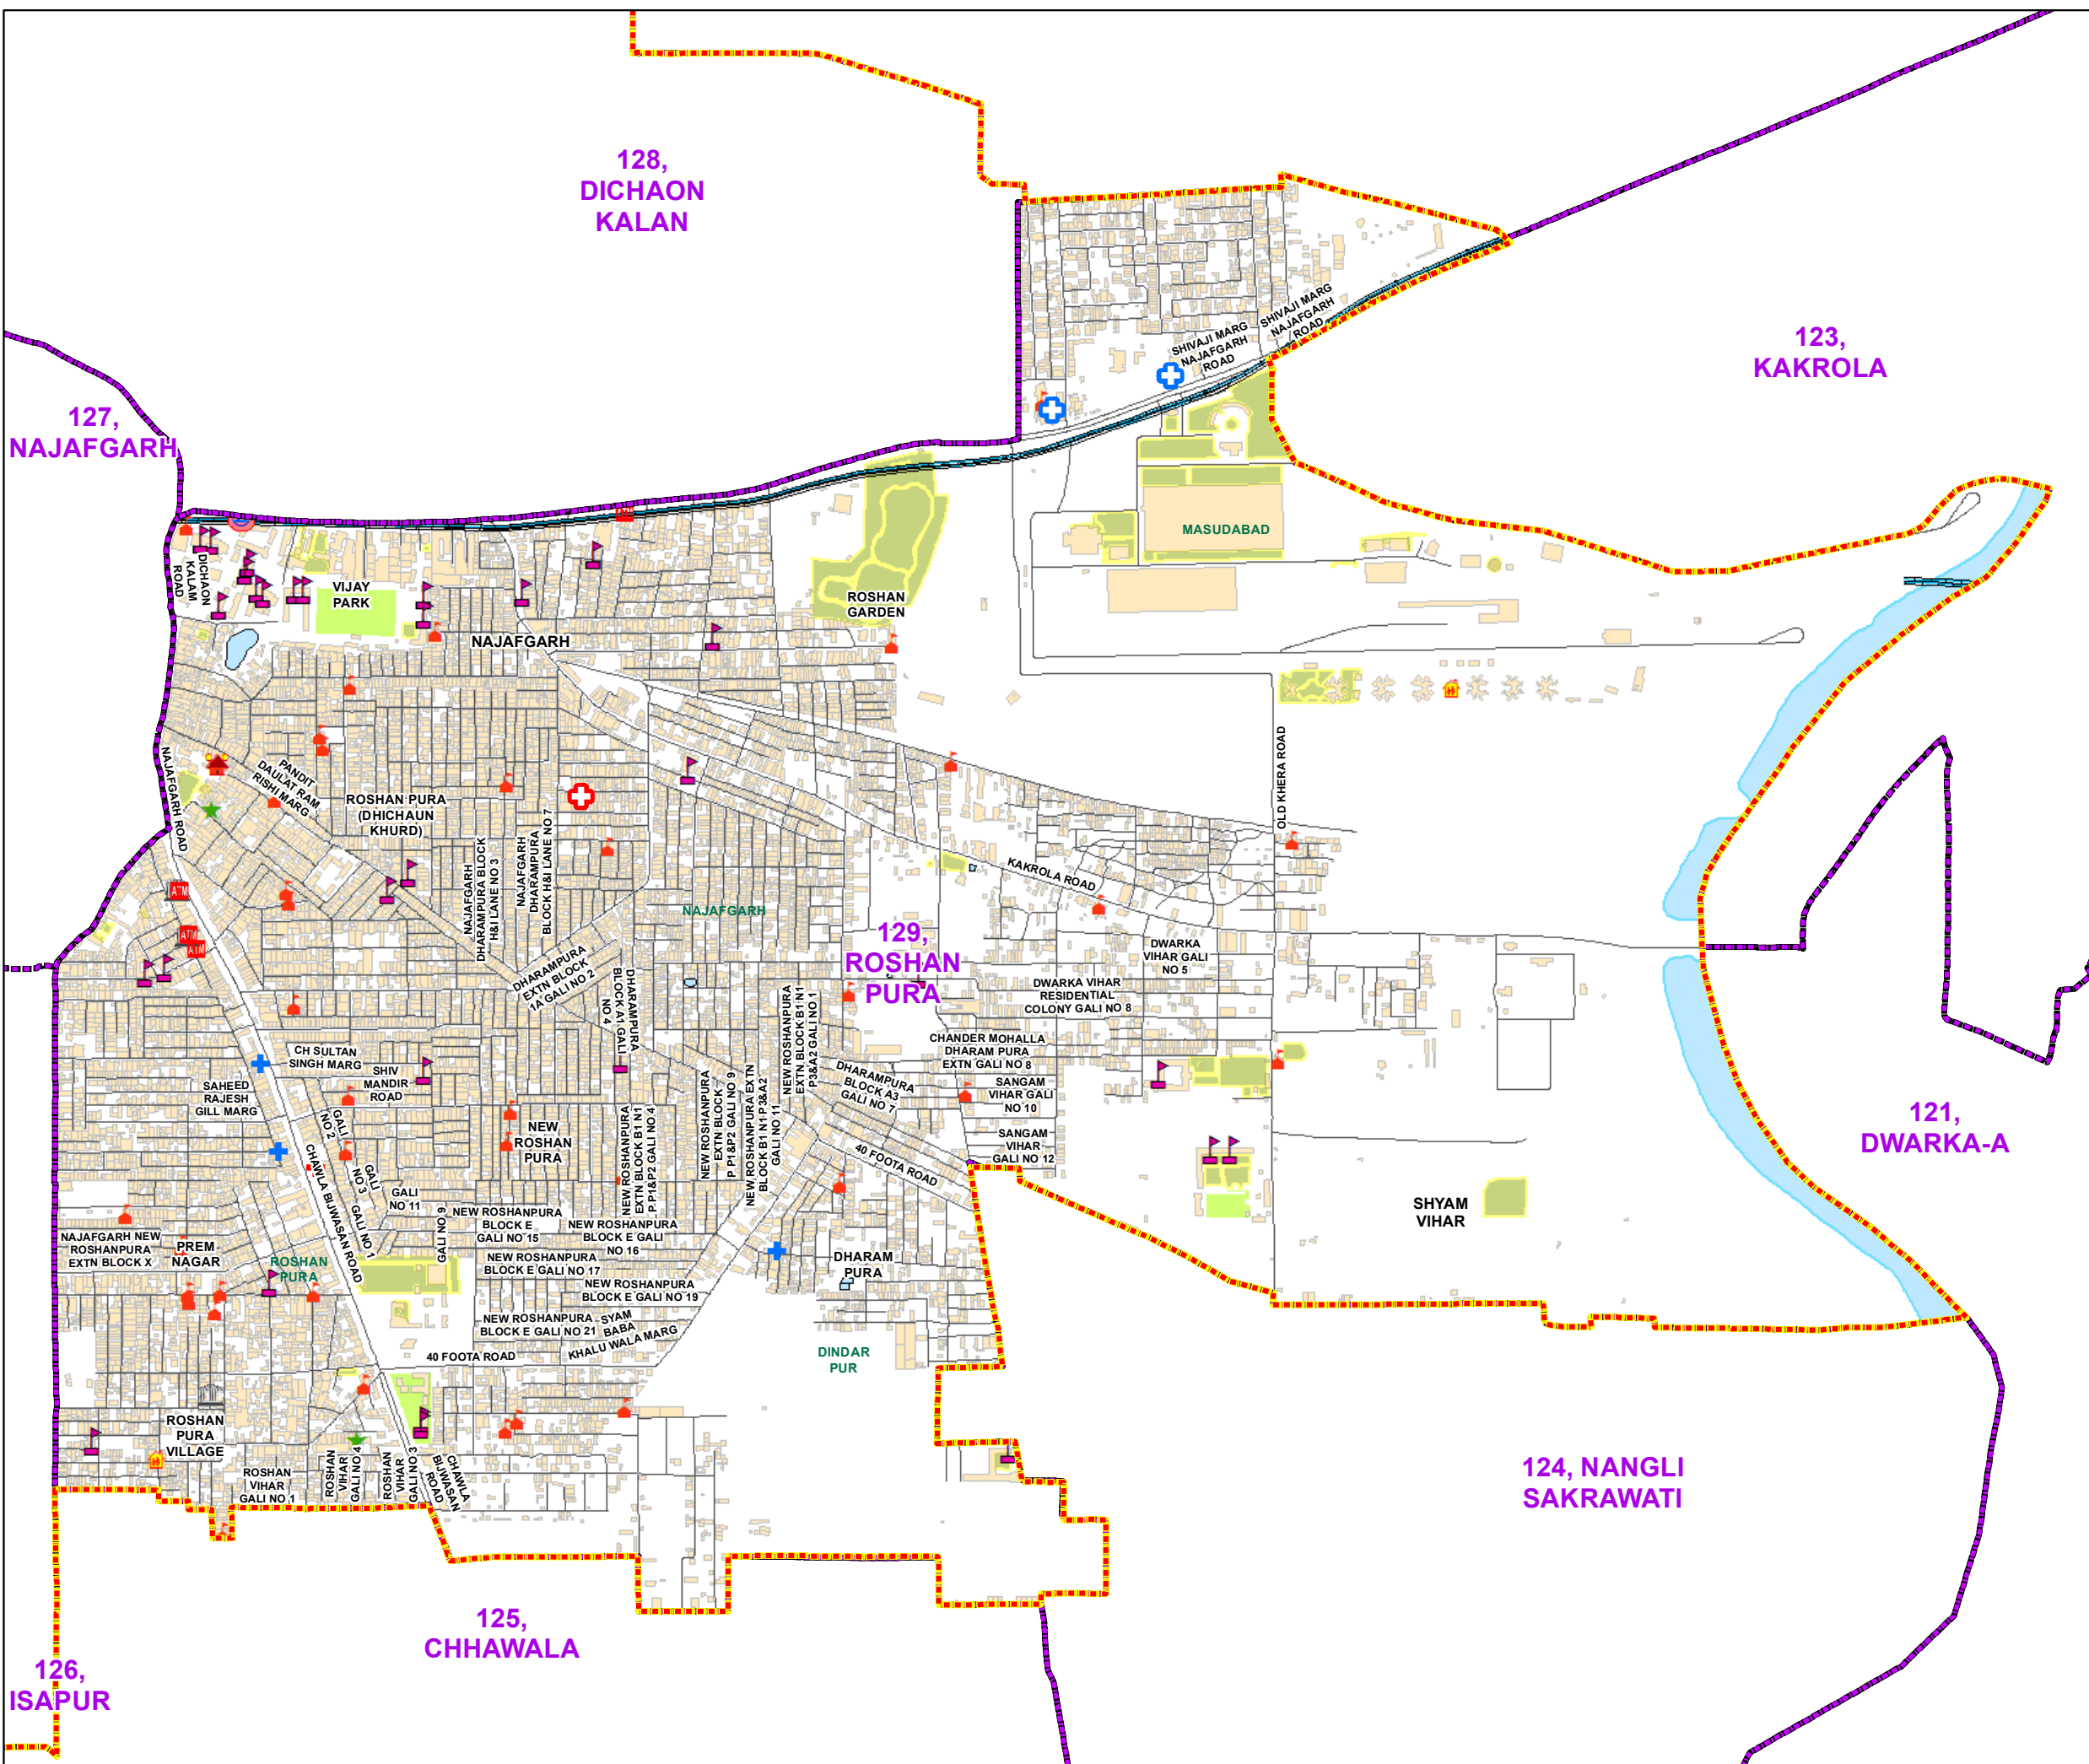

WARD NO.- 129, ROSHAN PURA

N

Geospatial DELHI LIMITED
DELHI GOVERNMENT
TEAM DELHI MAKING THINGS HAPPEN

प्रतिबंधित
केवल विभागीय प्रयोग हेतु
निर्यात के लिए नहीं

**RESTRICTED
FOR DEPARTMENTAL USE ONLY
NOT FOR EXPORT**

LEGEND

	Health Centre		Gurudwara
	Nursing Home		Bank
	Primary Health Centre		Metro Line
	Dispensary		Railway Line
	Govt Hospital		Road
	Petrol Pump		Village Boundary
	Church		Ward Boundary
	Community Center		Assembly Boundary
	Metro Station		Sub-Division Boundary
	ATM		District Boundary
	Mosque		Buildings
	College		Canal Bank
	Barat Ghar		Play Ground
	Police Station		Pond
	Cinema Hall		Storm Water Drain
	University		River Bank
	Fire Station		Garden Parks
	Temple		Stadium
	School		

Total Population - 69828
SC Population - 10462

1:10,160

For further details about this map, please contact

Geospatial Delhi Limited
(A Government of NCT of Delhi Company)
3rd Level, C- Wing, Vikas Bhawan-II,
Civil Lines, New Delhi - 110054
Website : www.gsdLorg.in

Disclaimer:
Reproduction in whole or part by any means is prohibited without
written permission of Geospatial Delhi Limited. Responsibility of
data validation lies with the department concerned.

GOVERNMENT OF DELHI COPYRIGHT, 2012
Map Print Date- 13-10-2022