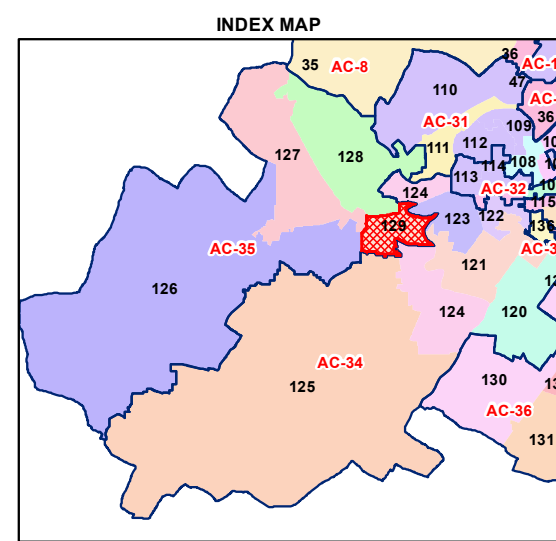

LEGEND

	Health Centre		Gurudwara
	Nursing Home		Bank
	Primary Health Centre		Metro Line
	Dispensary		Railway Line
	Govt Hospital		Road
	Petrol Pump		Village Boundary
	Church		Ward Boundary
	Community Center		Assembly Boundary
	Metro Station		Sub-Division Boundary
	ATM		District Boundary
	Mosque		Buildings
	College		Canal Bank
	Barat Ghar		Play Ground
	Police Station		Pond
	Cinema Hall		Storm Water Drain
	University		River Bank
	Fire Station		Garden Parks
	Temple		Stadium
	School		

Total Population - 69828
SC Population - 10462

1:10,160

For further details about this map, please contact

Geospatial Delhi Limited
(A Government of NCT of Delhi Company)
3rd Level, C- Wing, Vikas Bhawan-II,
Civil Lines, New Delhi - 110054
Website : www.gsdLorg.in