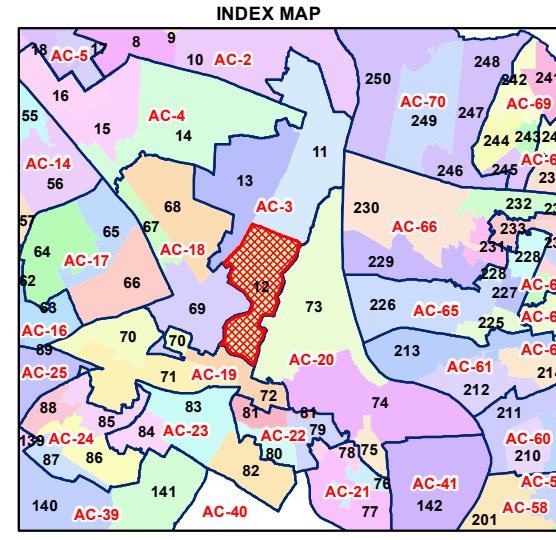

WARD NO.- 12, MALKA GANJ

प्रतिबंधित
केवल विभागीय प्रयोग हेतु
निर्यात के लिए नहीं

**RESTRICTED
FOR DEPARTMENTAL USE ONLY
NOT FOR EXPORT**

LEGEND

	Health Centre		Gurudwara
	Nursing Home		Bank
	Primary Health Centre		Metro Line
	Dispensary		Railway Line
	Govt Hospital		Road
	Petrol Pump		Village Boundary
	Church		Ward Boundary
	Community Center		Assembly Boundary
	Metro Station		Sub-Division Boundary
	ATM		District Boundary
	Mosque		Buildings
	Barat Ghar		Canal Bank
	Police Station		Play Ground
	Cinema Hall		Pond
	University		Storm Water Drain
	Fire Station		River Bank
	Temple		Garden Parks
	School		Stadium

Total Population - 68941
SC Population - 22081

1:12,780

For further details about this map, please contact
Geospatial Delhi Limited
(A Government of NCT of Delhi Company)
3rd Level, C- Wing, Vikas Bhawan-II,
Civil Lines, New Delhi - 110054
Website : www.gsdLorg.in