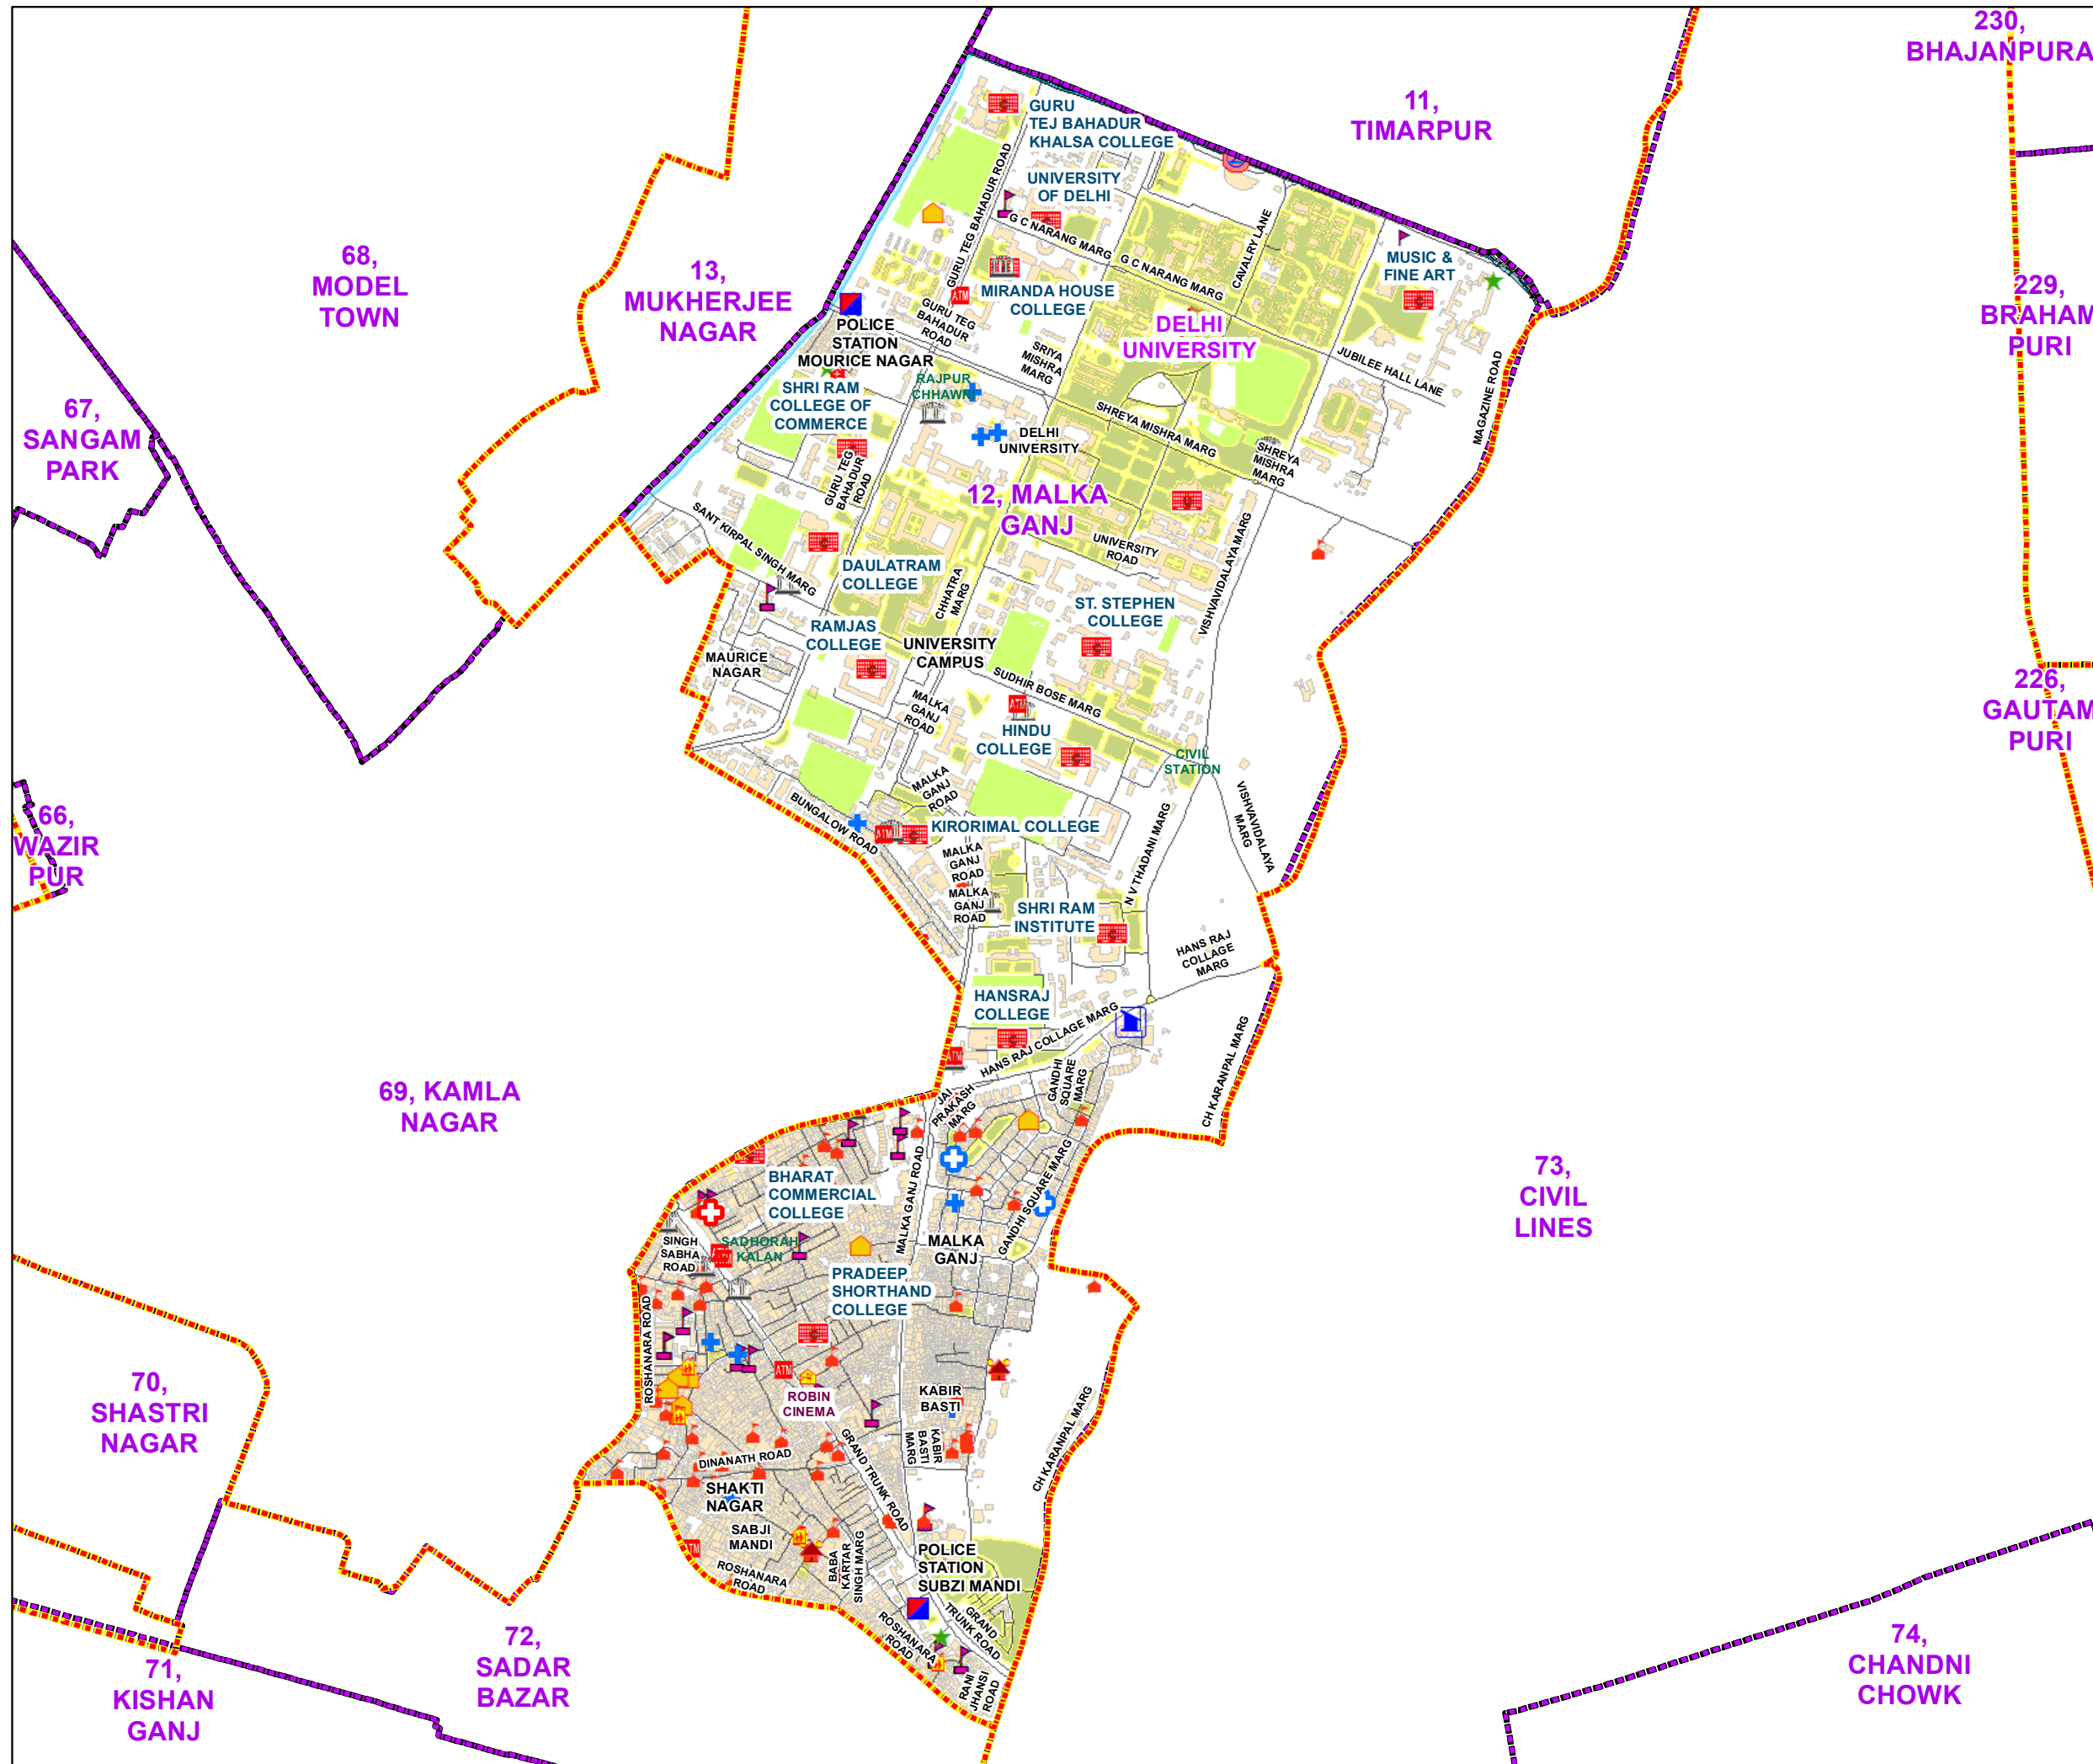

WARD NO.- 12, MALKA GANJ

प्रतिबंधित
केवल विभागीय प्रयोग हेतु
निर्यात के लिए नहीं

**RESTRICTED
FOR DEPARTMENTAL USE ONLY
NOT FOR EXPORT**

LEGEND

	Health Centre		Gurudwara
	Nursing Home		Bank
	Primary Health Centre		Metro Line
	Dispensary		Railway Line
	Govt Hospital		Road
	Petrol Pump		Village Boundary
	Church		Ward Boundary
	Community Center		Assembly Boundary
	Metro Station		Sub-Division Boundary
	ATM		District Boundary
	Mosque		Buildings
	Barat Ghar		Canal Bank
	Police Station		Play Ground
	Cinema Hall		Pond
	University		Storm Water Drain
	Fire Station		River Bank
	Temple		Garden Parks
	School		Stadium

Total Population - 68941
SC Population - 22081

1:12,780

For further details about this map, please contact
Geospatial Delhi Limited
(A Government of NCT of Delhi Company)
3rd Level, C- Wing, Vikas Bhawan-II,
Civil Lines, New Delhi - 110054
Website : www.gsdLorg.in

Disclaimer:
Reproduction in whole or part by any means is prohibited without
written permission of Geospatial Delhi Limited. Responsibility of
data validation lies with the department concerned.

© GOVERNMENT OF DELHI COPYRIGHT, 2012
Map Print Date- 13-10-2022