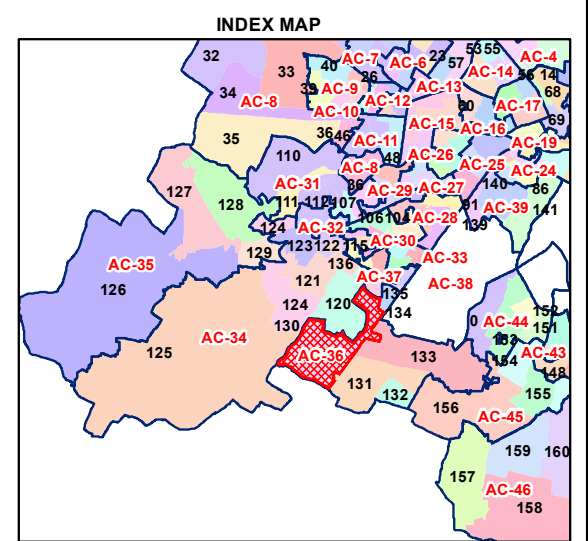

LEGEND

	Health Centre		Gurudwara
	Nursing Home		Bank
	Primary Health Centre		Metro Line
	Dispensary		Railway Line
	Govt Hospital		Road
	Petrol Pump		Village Boundary
	Church		Ward Boundary
	Community Center		Assembly Boundary
	Metro Station		Sub-Division Boundary
	ATM		District Boundary
	Mosque		Buildings
	College		Canal Bank
	Barat Ghar		Play Ground
	Police Station		Pond
	Cinema Hall		Storm Water Drain
	University		River Bank
	Fire Station		Garden Parks
	Temple		Stadium
	School		

Total Population - 45075
SC Population - 5926

1:25,590

For further details about this map, please contact

Geospatial Delhi Limited
(A Government of NCT of Delhi Company)
3rd Level, C- Wing, Vikas Bhawan-II,
Civil Lines, New Delhi - 110054
Website : www.gsdlog.in