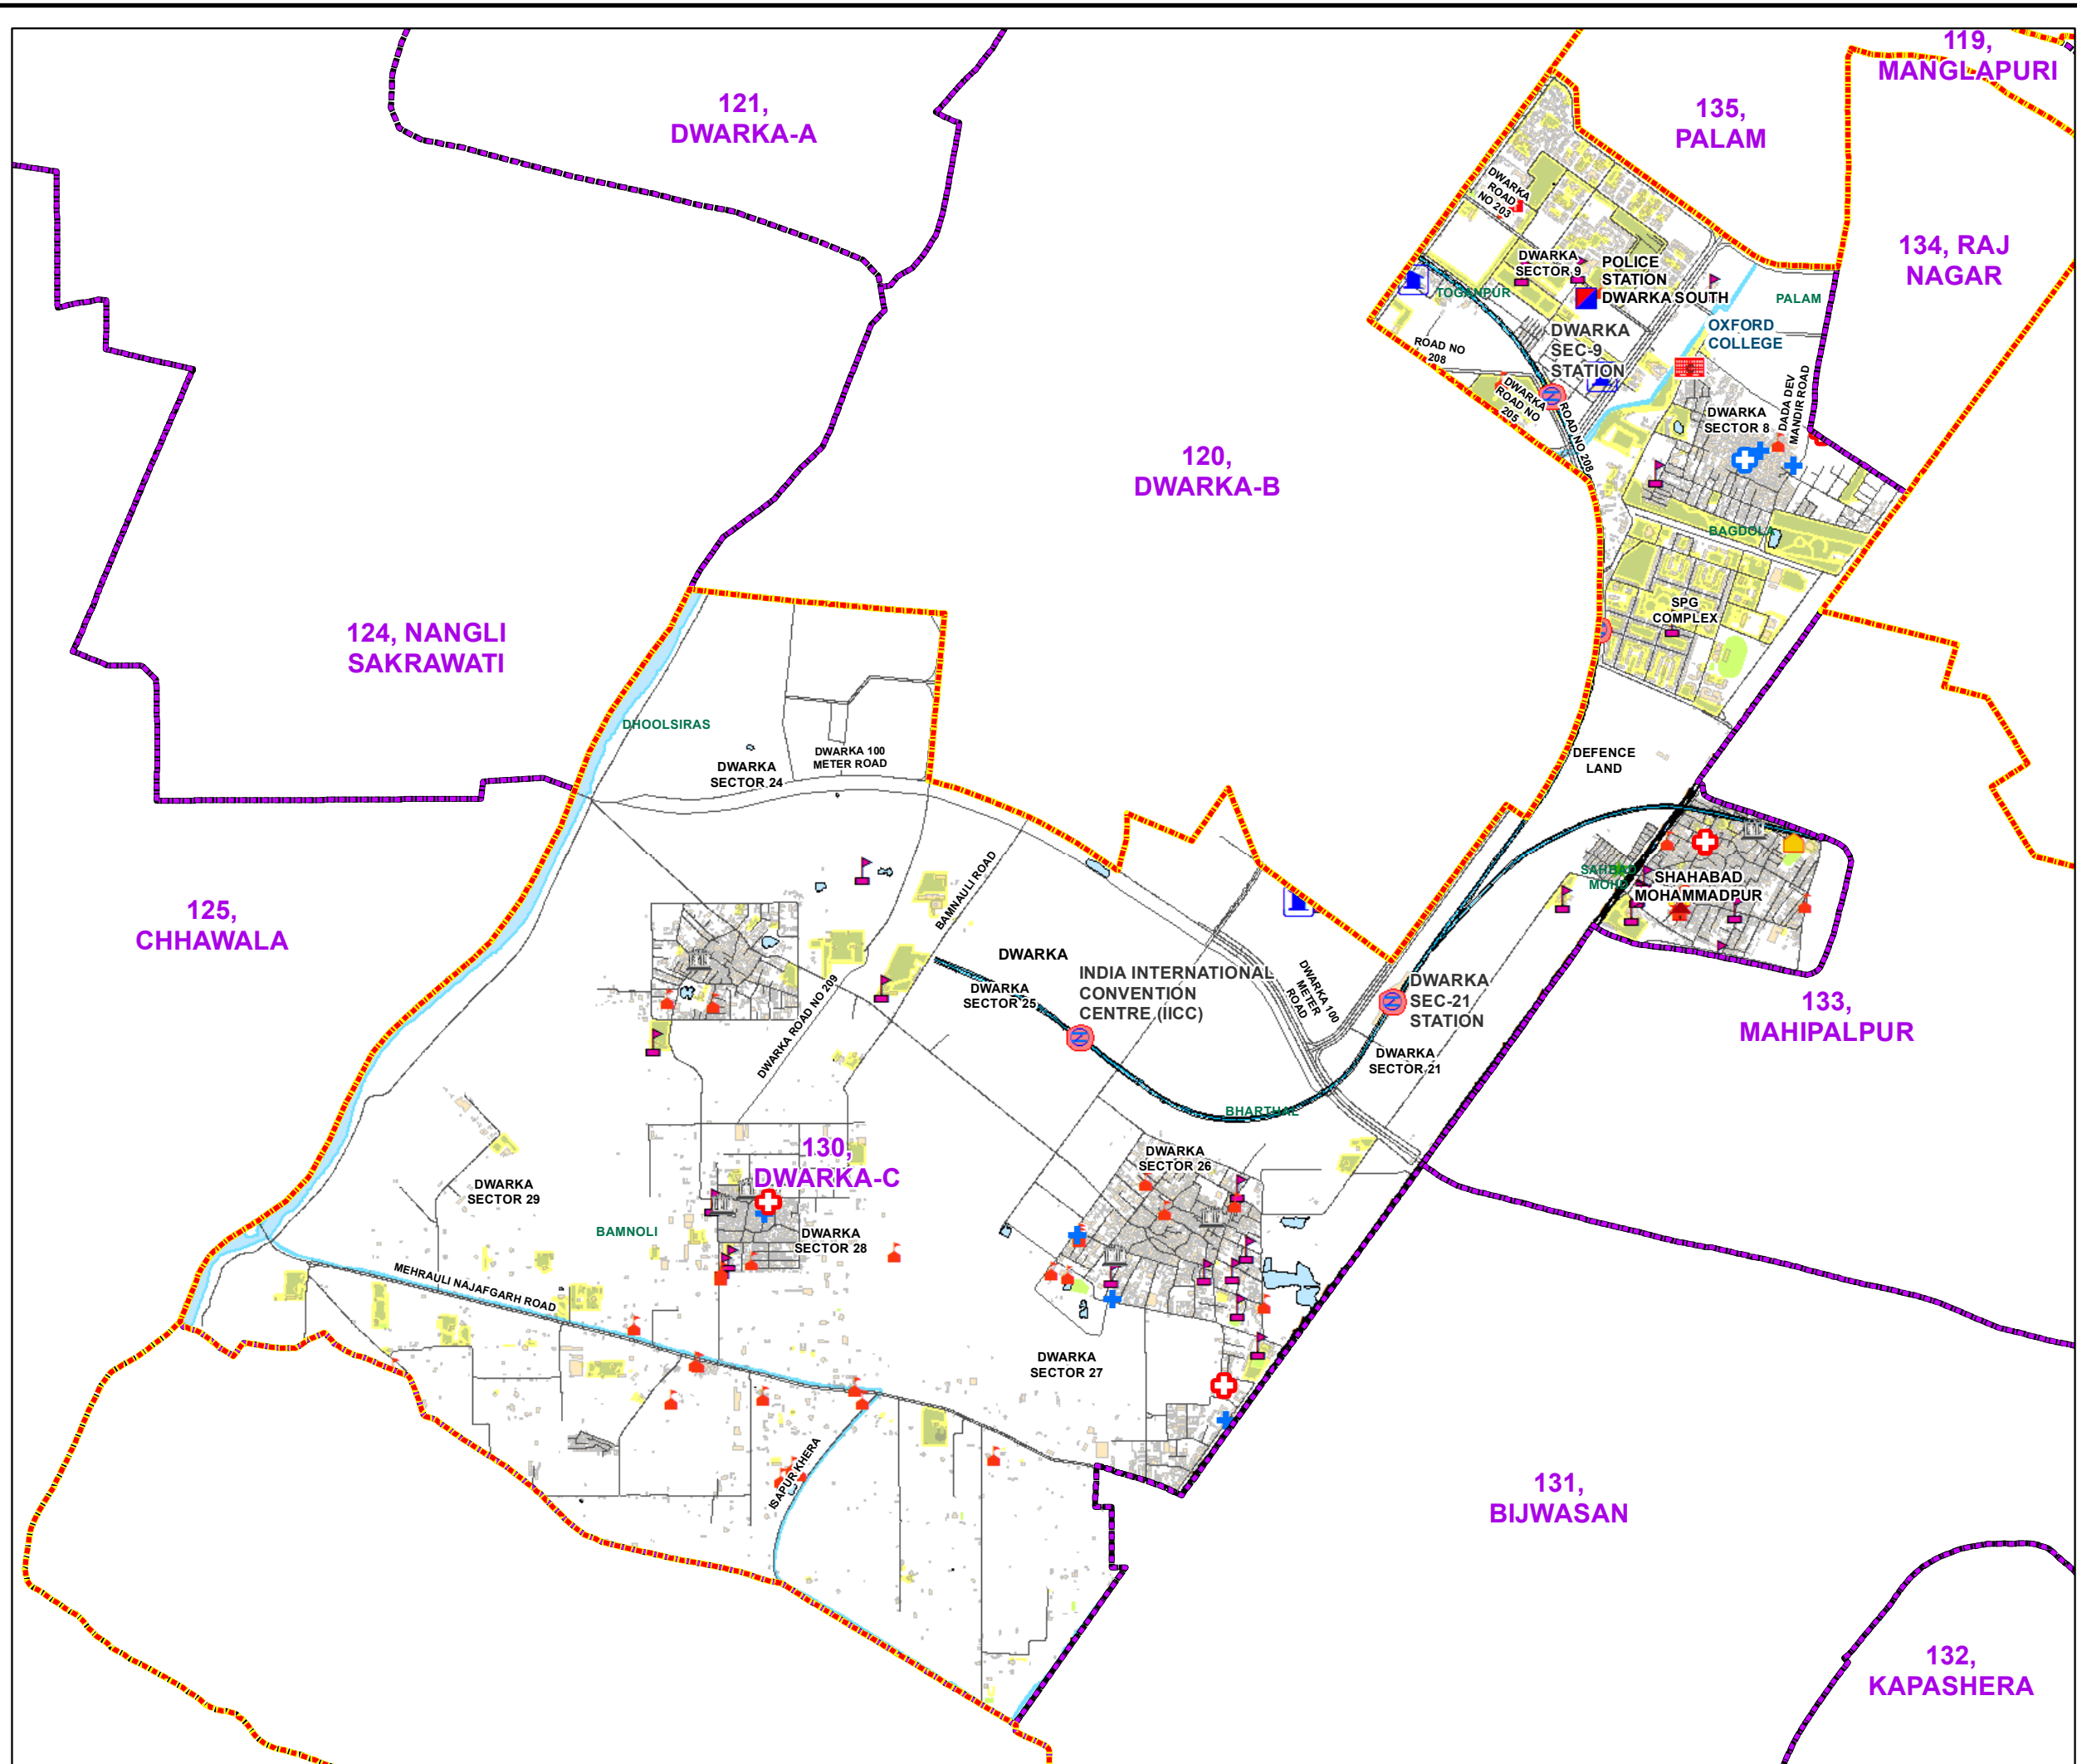

WARD NO.- 130, DWARKA-C

प्रतिबंधित
केवल विभागीय प्रयोग हेतु
निर्यात के लिए नहीं

**RESTRICTED
FOR DEPARTMENTAL USE ONLY
NOT FOR EXPORT**