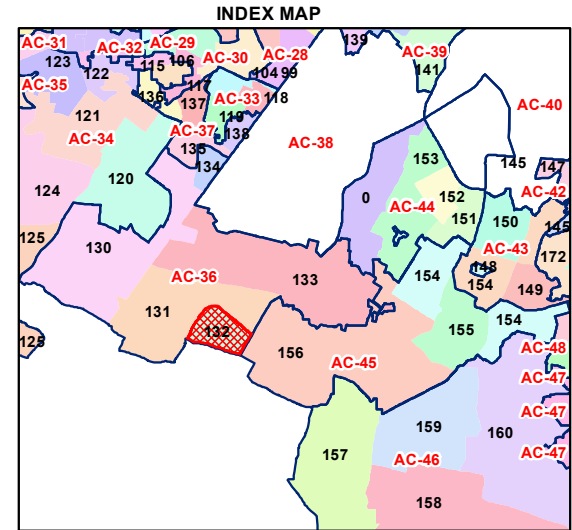

WARD NO.- 132, KAPASHERA

LEGEND

	Health Centre		Gurudwara
	Nursing Home		Bank
	Primary Health Centre		Metro Line
	Dispensary		Railway Line
	Govt Hospital		Road
	Petrol Pump		Village Boundary
	Church		Ward Boundary
	Community Center		Assembly Boundary
	Metro Station		Sub-Division Boundary
	ATM		District Boundary
	Mosque		Buildings
	College		Canal Bank
	Barat Ghar		Play Ground
	Police Station		Pond
	Cinema Hall		River Bank
	University		Garden Parks
	Fire Station		Stadium
	Temple		
	School		

Total Population - 74073
 SC Population - 6503

1:8,200

For further details about this map, please contact

Geospatial Delhi Limited
 (A Government of NCT of Delhi Company)
 3rd Level, C- Wing, Vikas Bhawan-II,
 Civil Lines, New Delhi - 110054
 Website : www.gsdlog.in