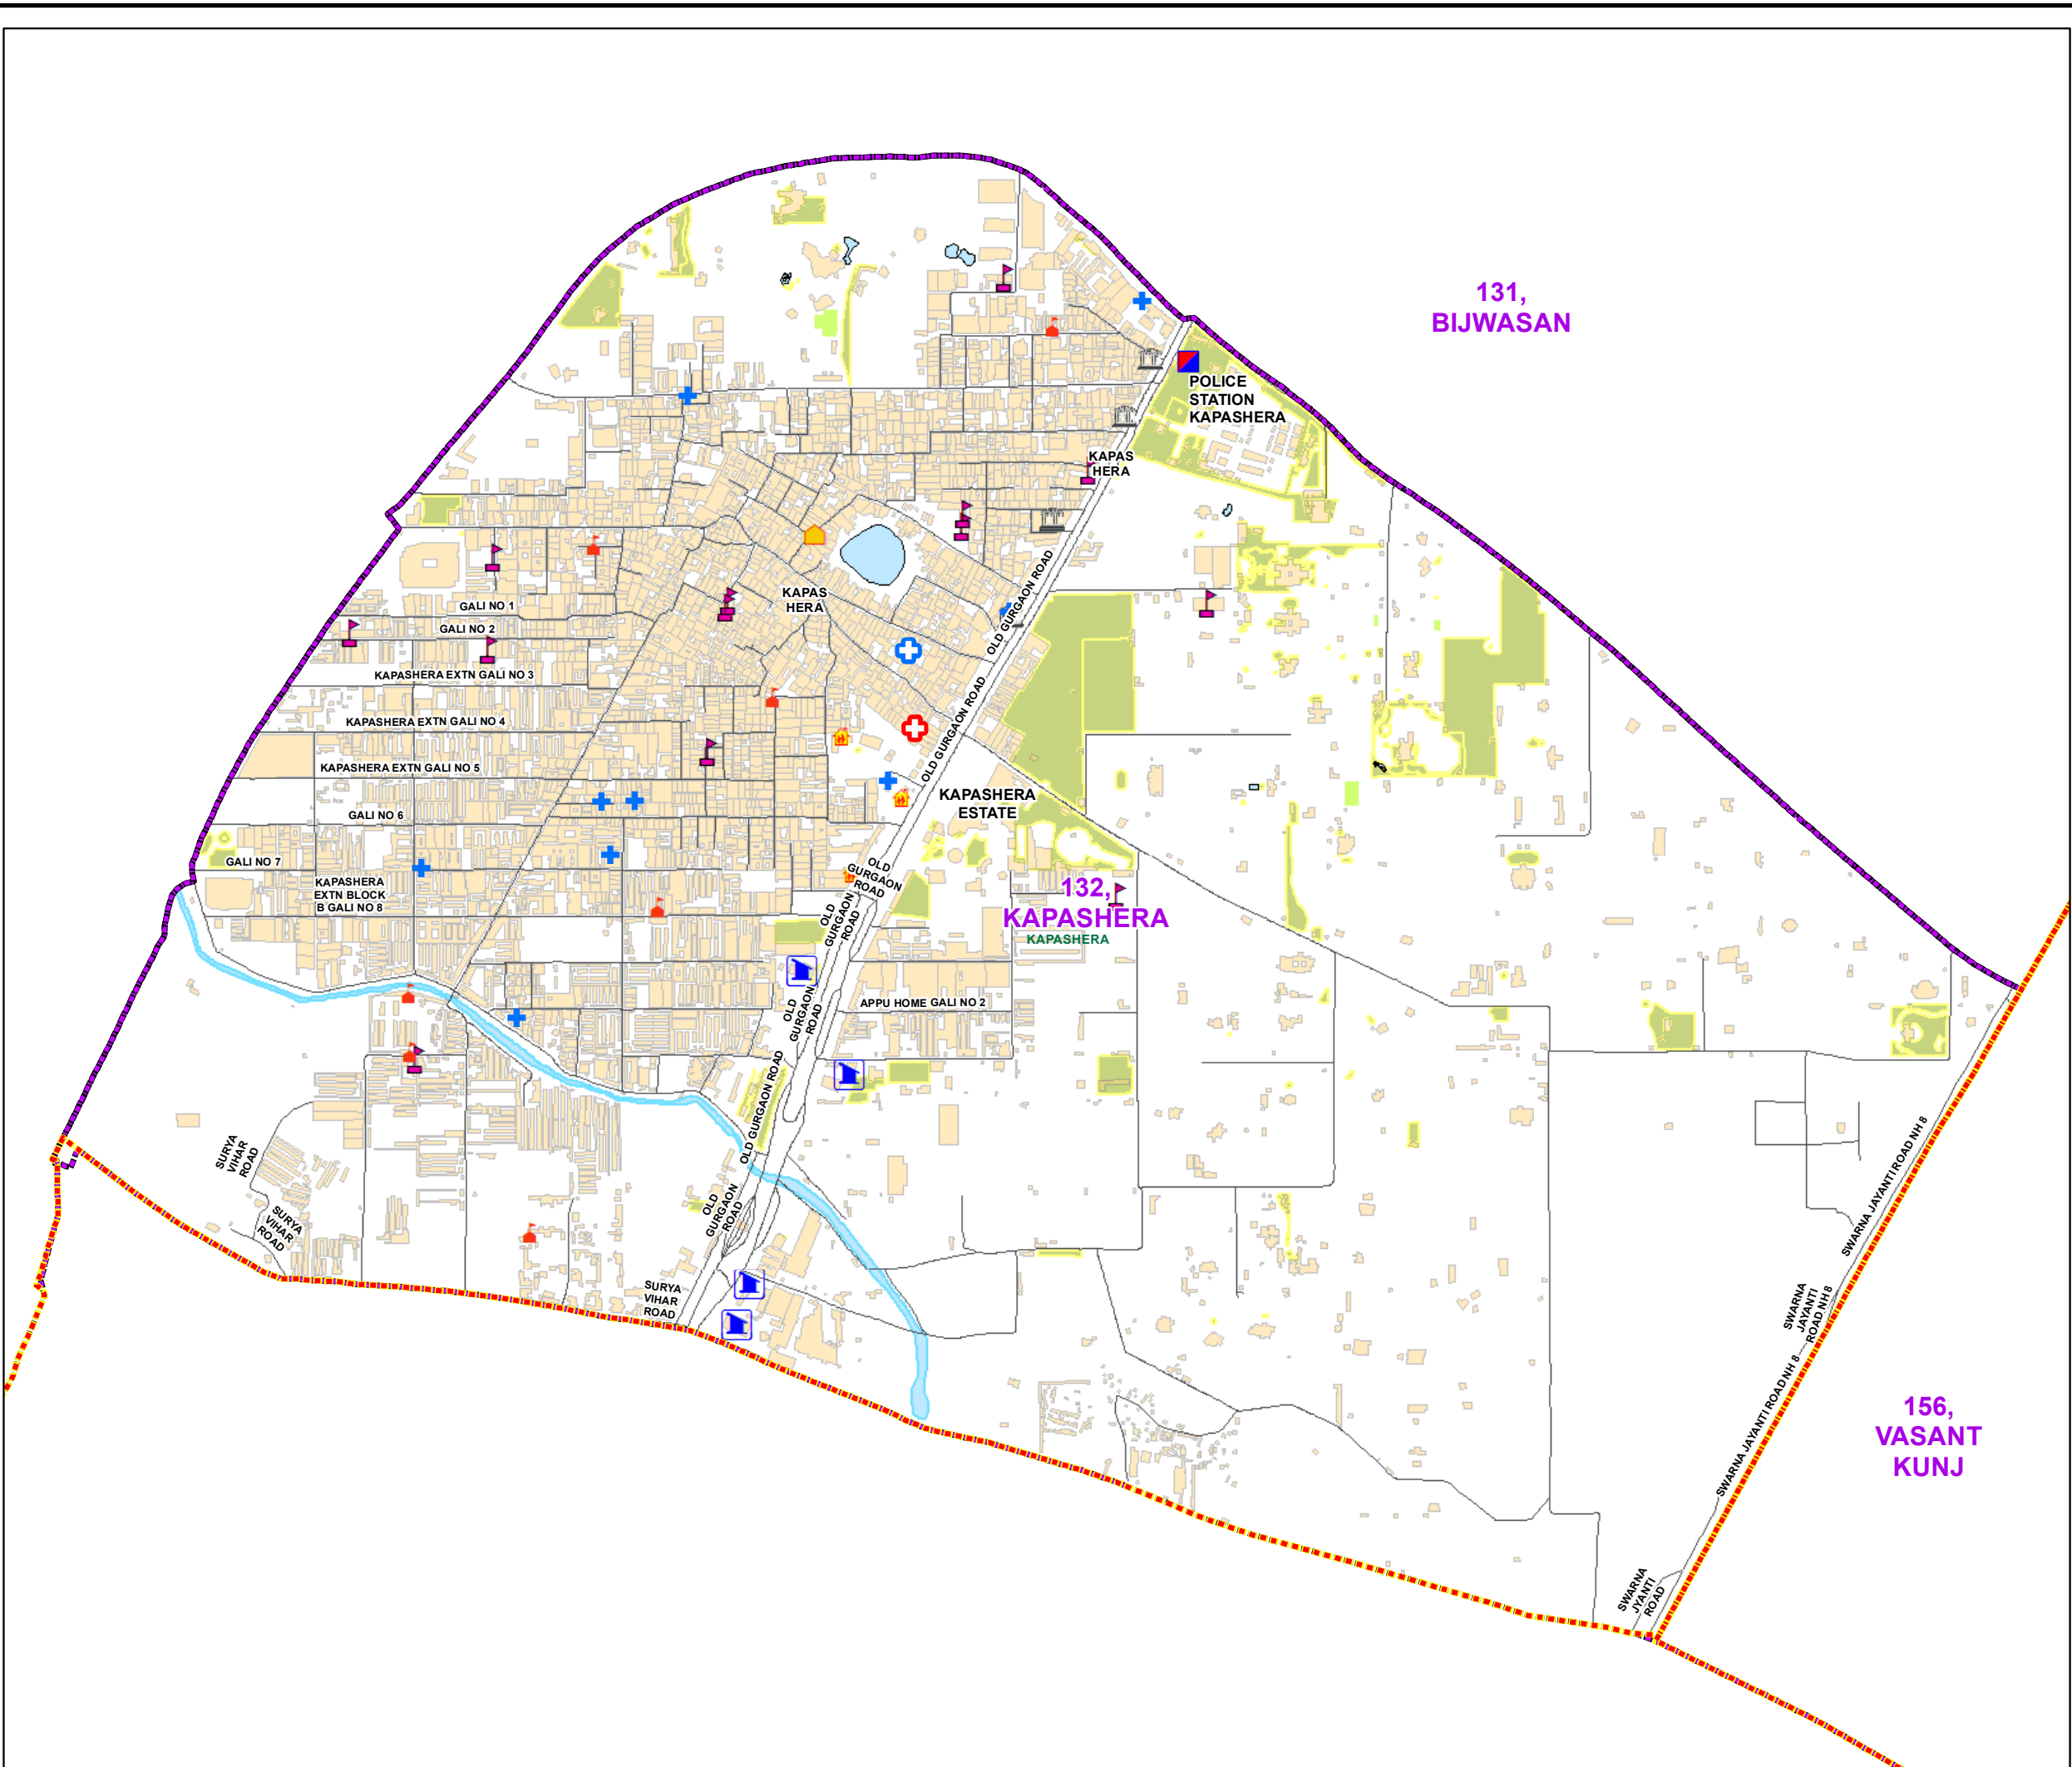

WARD NO.- 132, KAPASHERA

LEGEND

	Health Centre		Gurudwara
	Nursing Home		Bank
	Primary Health Centre		Metro Line
	Dispensary		Railway Line
	Govt Hospital		Road
	Petrol Pump		Village Boundary
	Church		Ward Boundary
	Community Center		Assembly Boundary
	Metro Station		Sub-Division Boundary
	ATM		District Boundary
	Mosque		Buildings
	College		Canal Bank
	Barat Ghar		Play Ground
	Police Station		Pond
	Cinema Hall		River Bank
	University		Garden Parks
	Fire Station		Stadium
	Temple		
	School		

Total Population - 74073
 SC Population - 6503

1:8,200

For further details about this map, please contact

Geospatial Delhi Limited
 (A Government of NCT of Delhi Company)
 3rd Level, C- Wing, Vikas Bhawan-II,
 Civil Lines, New Delhi - 110054
 Website : www.gsdlog.in

Disclaimer:
 Reproduction in whole or part by any means is prohibited without written permission of Geospatial Delhi Limited. Responsibility of data validation lies with the department concerned.