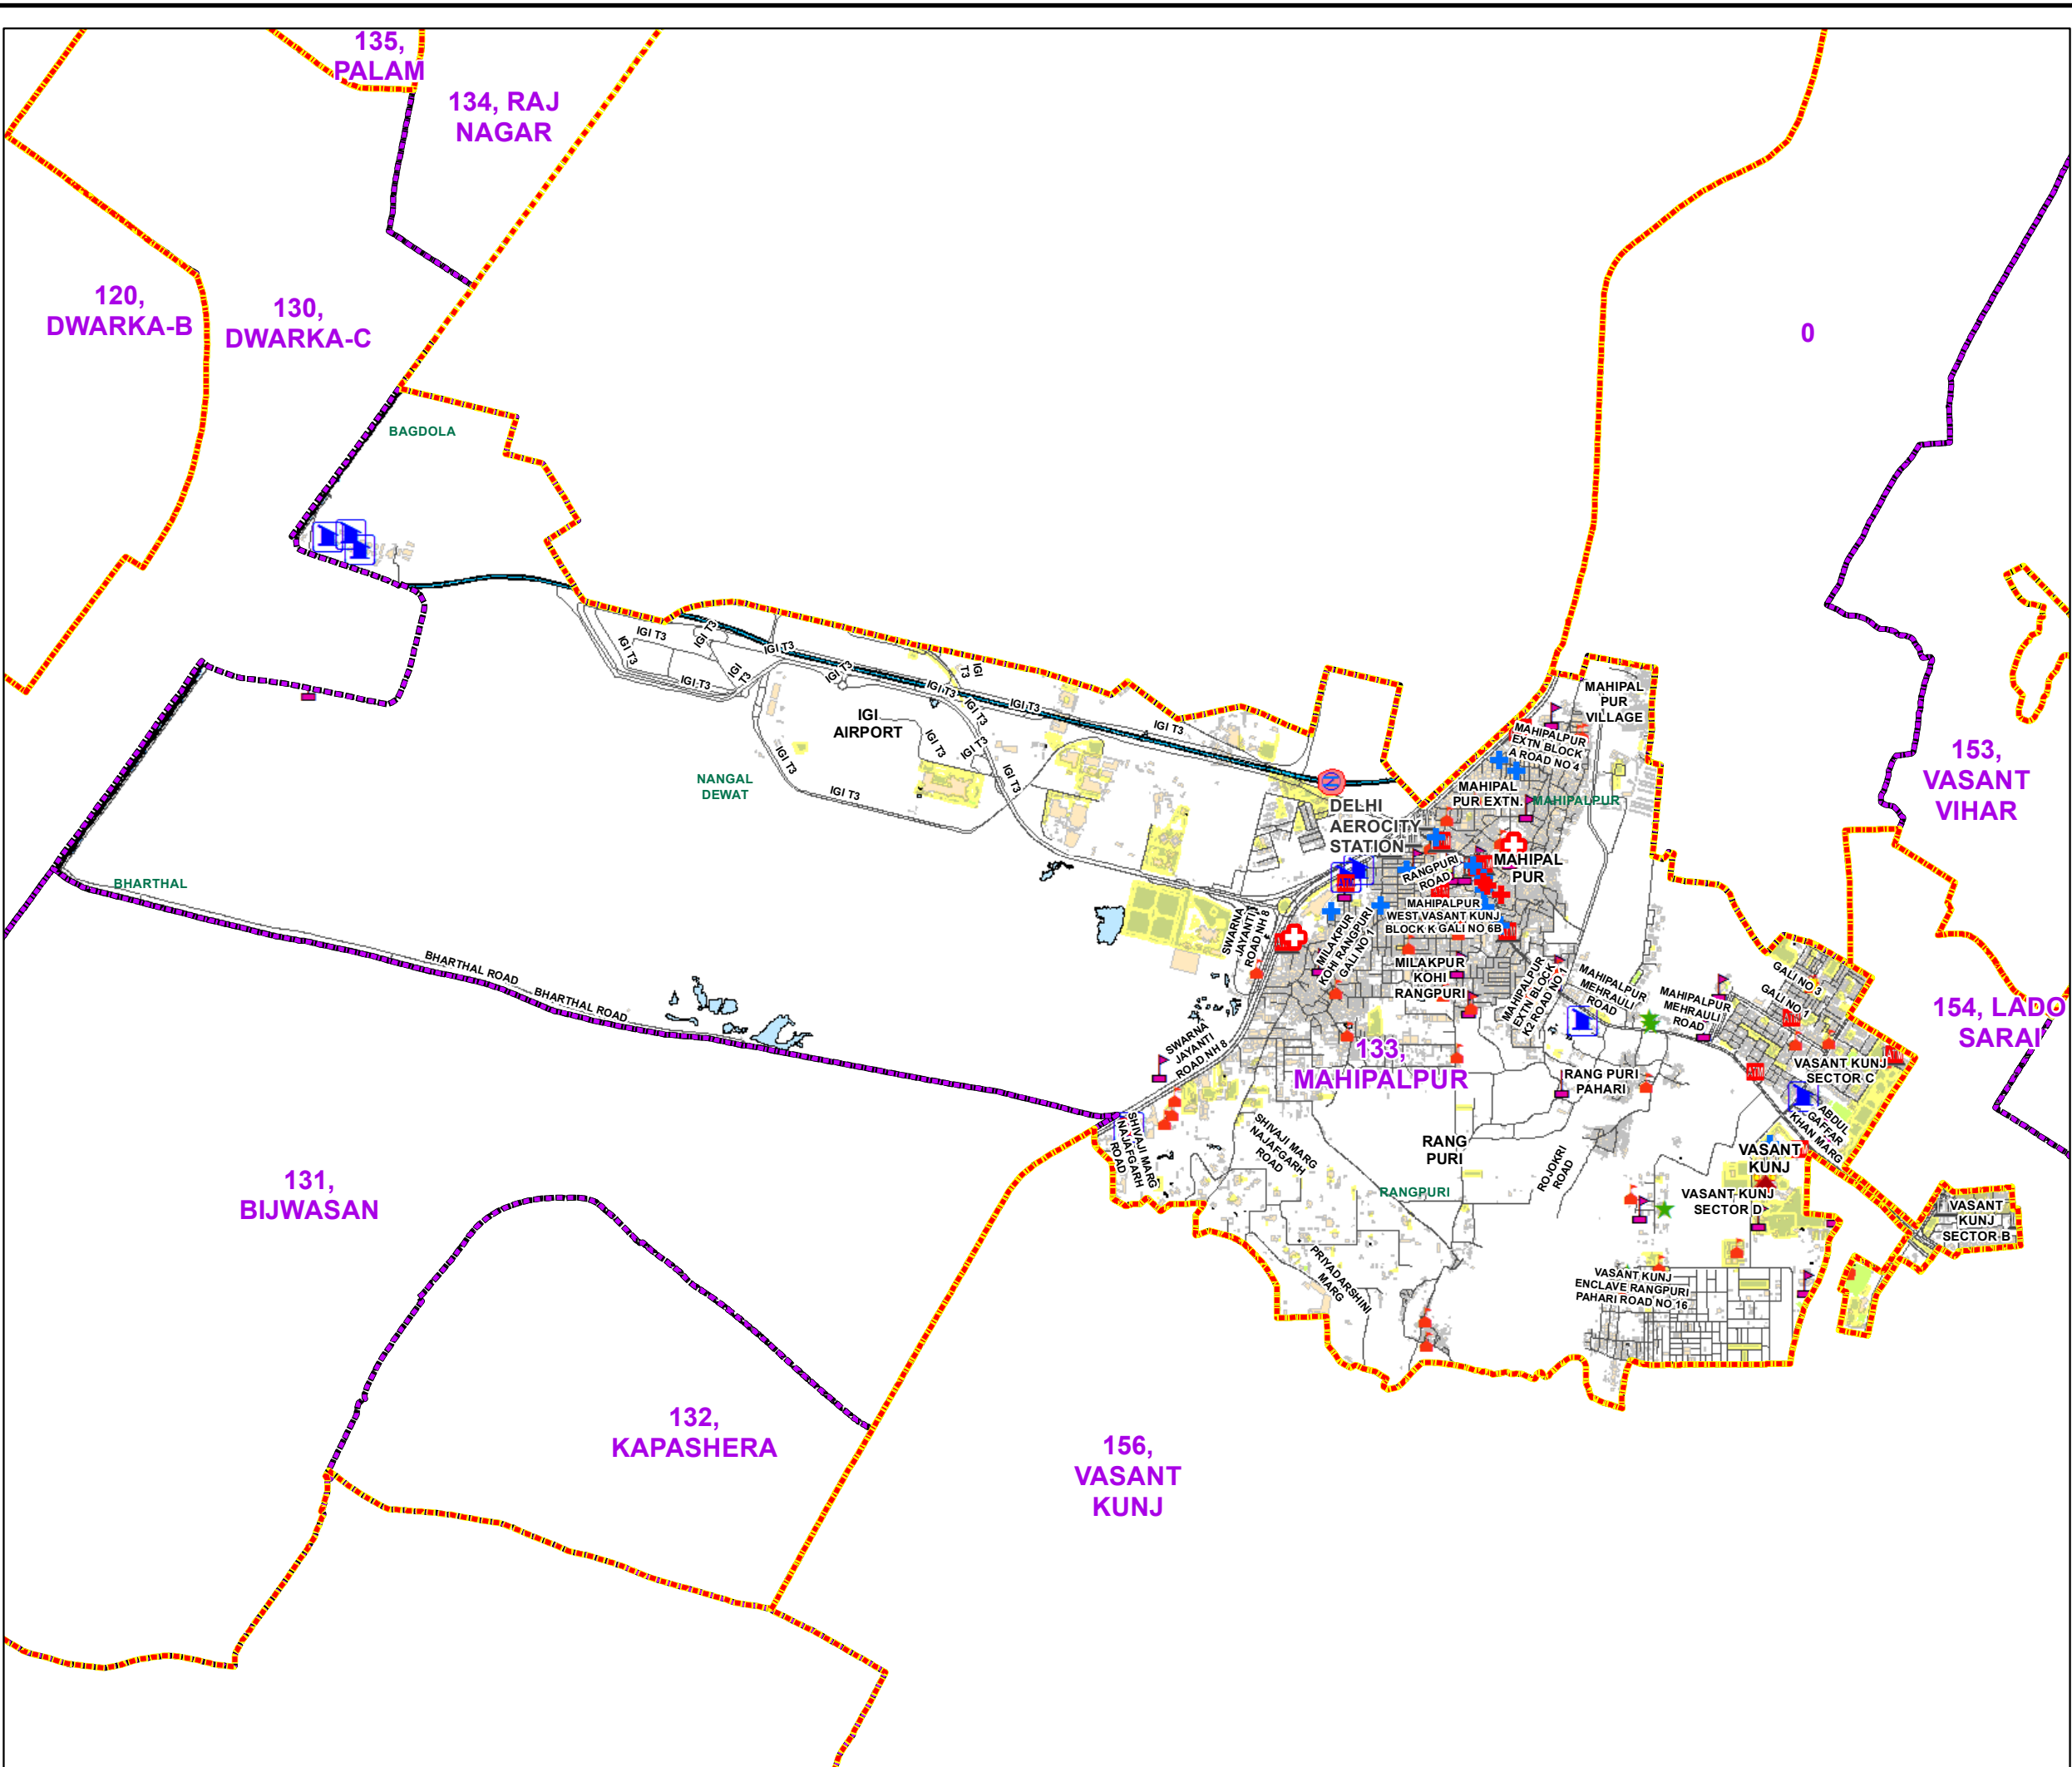

WARD NO.- 133, MAHIPALPUR

N

Geospatial DELHI LIMITED
 (A Govt. of NCT of Delhi Company)

DELHI GOVERNMENT
 TEAM DELHI MAKING THINGS HAPPEN

प्रतिबंधित
 केवल विभागीय प्रयोग हेतु
 निर्यात के लिए नहीं

**RESTRICTED
 FOR DEPARTMENTAL USE ONLY
 NOT FOR EXPORT**

LEGEND

Health Centre	Gurudwara
Nursing Home	Bank
Primary Health Centre	Metro Line
Dispensary	Railway Line
Govt Hospital	Road
Petrol Pump	Village Boundary
Church	Ward Boundary
Community Center	Assembly Boundary
Metro Station	Sub-Division Boundary
ATM	District Boundary
Mosque	Buildings
College	Canal Bank
Barat Ghar	Play Ground
Police Station	Pond
Cinema Hall	Storm Water Drain
University	River Bank
Fire Station	Garden Parks
Temple	Stadium
School	

Total Population - 65162
SC Population - 11490

1:29,530

For further details about this map, please contact

Geospatial Delhi Limited
 (A Government of NCT of Delhi Company)
 3rd Level, C- Wing, Vikas Bhawan-II,
 Civil Lines, New Delhi - 110054
 Website : www.gsdlog.in

Disclaimer:
 Reproduction in whole or part by any means is prohibited without
 written permission of Geospatial Delhi Limited Responsibility of
 data validation lies with the department concerned.

© GOVERNMENT OF DELHI COPYRIGHT, 2012
 Map Print Date- 13-10-2022