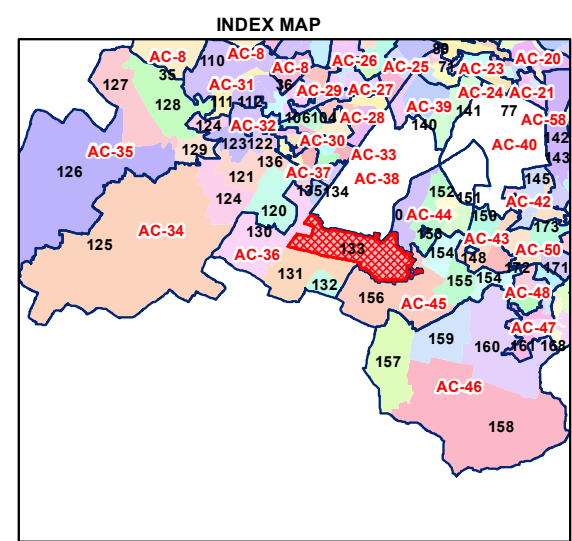

WARD NO.- 133, MAHIPALPUR

N

Geospatial DELHI LIMITED
 (A Govt. of NCT of Delhi Company)

DELHI GOVERNMENT
 TEAM DELHI MAKING THINGS HAPPEN

प्रतिबंधित
 केवल विभागीय प्रयोग हेतु
 निर्यात के लिए नहीं

**RESTRICTED
 FOR DEPARTMENTAL USE ONLY
 NOT FOR EXPORT**

Total Population - 65162
SC Population - 11490

1:29,530

For further details about this map, please contact

Geospatial Delhi Limited
 (A Government of NCT of Delhi Company)
 3rd Level, C- Wing, Vikas Bhawan-II,
 Civil Lines, New Delhi - 110054
 Website : www.gsdlog.in