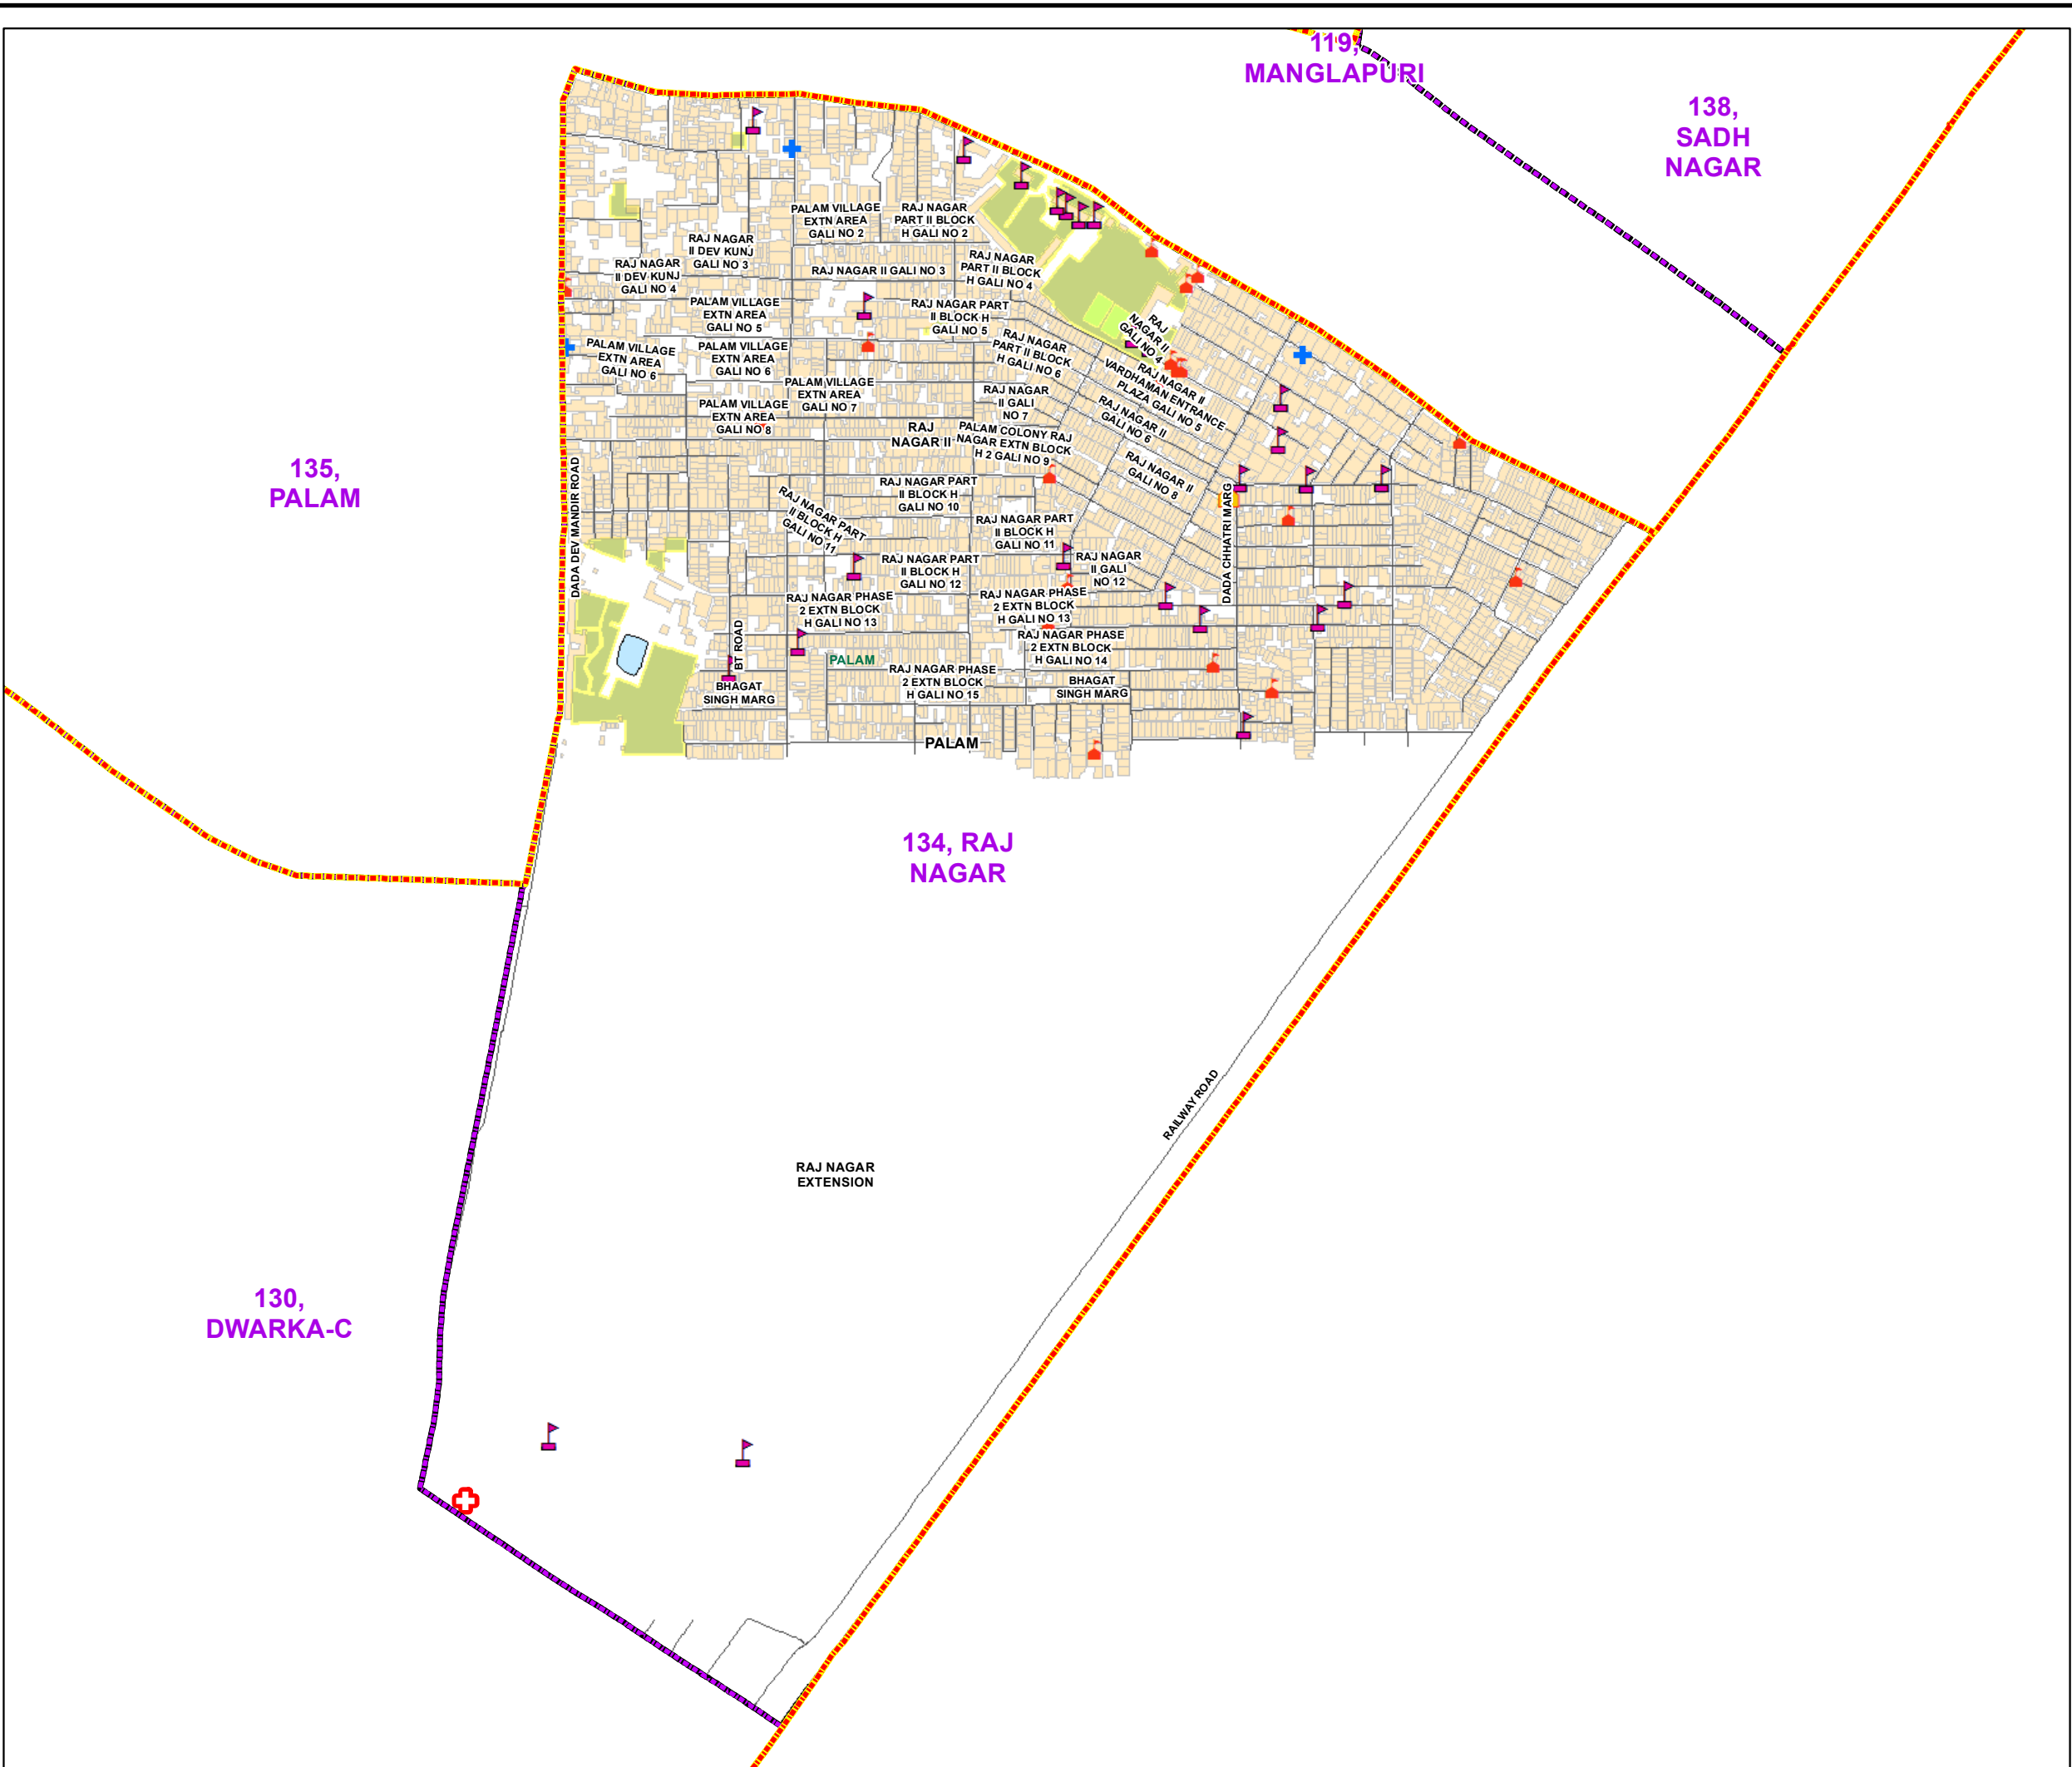

# WARD NO.- 134, RAJ NAGAR

प्रतिबंधित  
केवल विभागीय प्रयोग हेतु  
निर्यात के लिए नहीं

**RESTRICTED  
FOR DEPARTMENTAL USE ONLY  
NOT FOR EXPORT**

### LEGEND

	Health Centre		Gurudwara
	Nursing Home		Bank
	Primary Health Centre		Metro Line
	Dispensary		Railway Line
	Govt Hospital		Road
	Petrol Pump		Village Boundary
	Church		Ward Boundary
	Community Center		Assembly Boundary
	Metro Station		Sub-Division Boundary
	ATM		District Boundary
	Mosque		Buildings
	College		Canal Bank
	Barat Ghar		Play Ground
	Police Station		Pond
	Cinema Hall		Storm Water Drain
	University		River Bank
	Fire Station		Garden Parks
	Temple		Stadium
	School		

**Total Population - 66635**  
**SC Population - 10170**

1:6,880

For further details about this map, please contact

Geospatial Delhi Limited  
(A Government of NCT of Delhi Company)  
3rd Level, C- Wing, Vikas Bhawan-II,  
Civil Lines, New Delhi - 110054  
[Website : www.gsdLorg.in](http://www.gsdLorg.in)