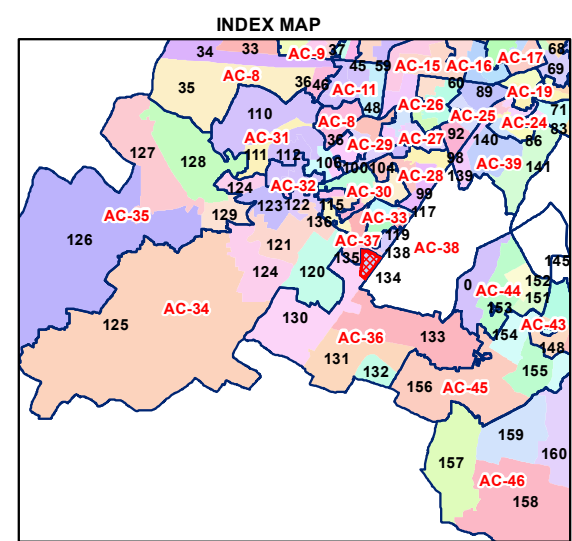

LEGEND

	Health Centre		Gurudwara
	Nursing Home		Bank
	Primary Health Centre		Metro Line
	Dispensary		Railway Line
	Govt Hospital		Road
	Petrol Pump		Village Boundary
	Church		Ward Boundary
	Community Center		Assembly Boundary
	Metro Station		Sub-Division Boundary
	ATM		District Boundary
	Mosque		Buildings
	College		Canal Bank
	Barat Ghar		Play Ground
	Police Station		Pond
	Cinema Hall		Storm Water Drain
	University		River Bank
	Fire Station		Garden Parks
	Temple		Stadium
	School		

Total Population - 66635
SC Population - 10170

1:6,880

For further details about this map, please contact

Geospatial Delhi Limited
(A Government of NCT of Delhi Company)
3rd Level, C- Wing, Vikas Bhawan-II,
Civil Lines, New Delhi - 110054
[Website : www.gsdLorg.in](http://www.gsdLorg.in)

Disclaimer:
Reproduction in whole or part by any means is prohibited without
written permission of Geospatial Delhi Limited. Responsibility of
data validation lies with the department concerned.