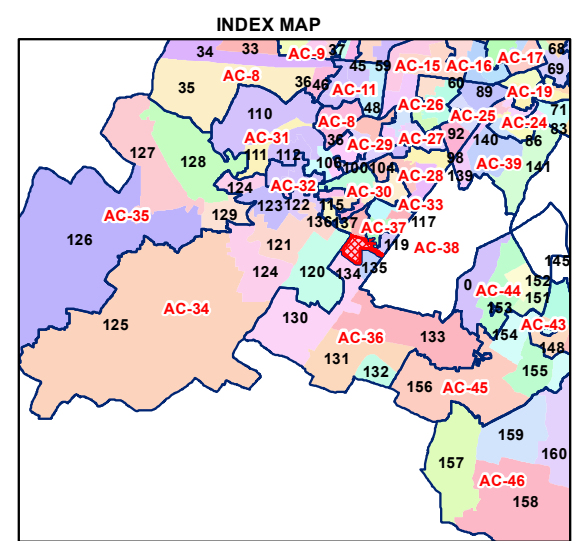

# WARD NO.- 135, PALAM

**Geospatial DELHI LIMITED**  
 (A Govt. of NCT of Delhi Company)

प्रतिलिपित  
 केवल विभागीय प्रयोग हेतु  
 निर्यात के लिए नहीं

**RESTRICTED FOR DEPARTMENTAL USE ONLY**  
**NOT FOR EXPORT**

**Total Population - 54900**  
**SC Population - 5637**

1:8,140

For further details about this map, please contact

Geospatial Delhi Limited  
 (A Government of NCT of Delhi Company)  
 3rd Level, C- Wing, Vikas Bhawan-II,  
 Civil Lines, New Delhi - 110054  
[Website : www.gsdLorg.in](http://www.gsdLorg.in)