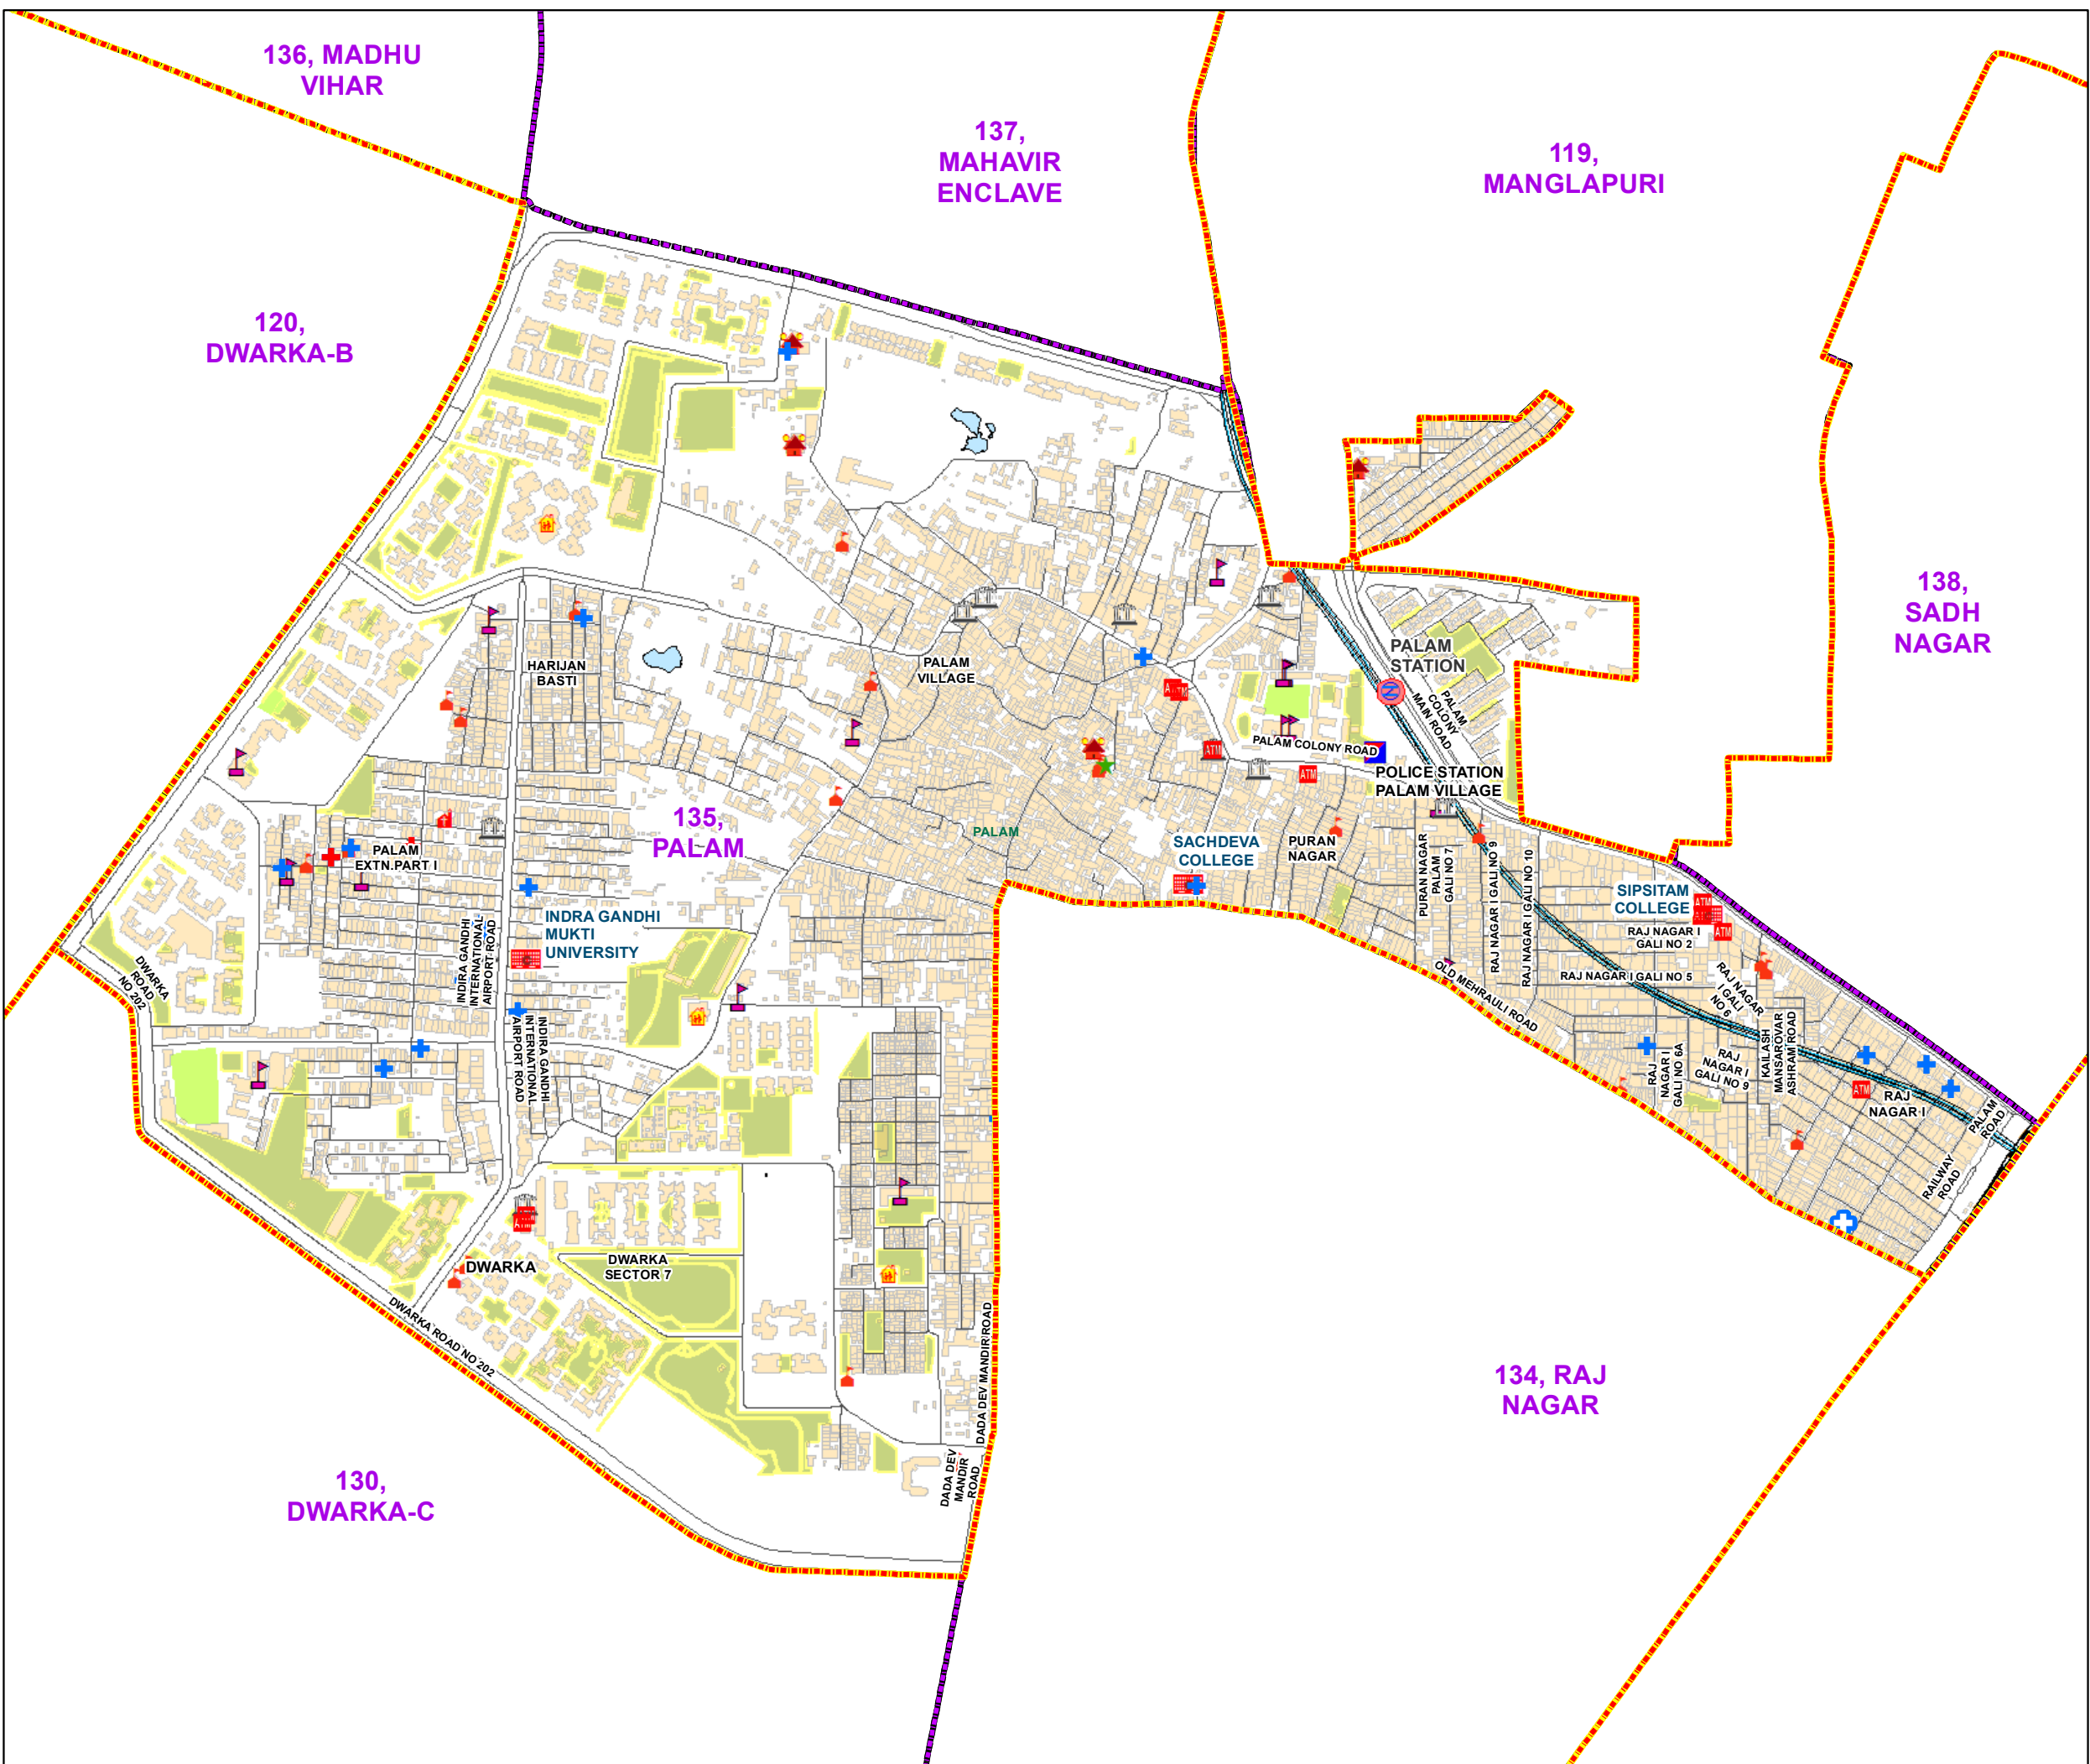

# WARD NO.- 135, PALAM

**Geospatial DELHI LIMITED**  
 (A Govt. of NCT of Delhi Company)

प्रतिलिपित  
 केवल विभागीय प्रयोग हेतु  
 निर्यात के लिए नहीं

**RESTRICTED FOR DEPARTMENTAL USE ONLY**  
**NOT FOR EXPORT**

### LEGEND

	Health Centre		Gurudwara
	Nursing Home		Bank
	Primary Health Centre		Metro Line
	Dispensary		Railway Line
	Govt Hospital		Road
	Petrol Pump		Village Boundary
	Church		Ward Boundary
	Community Center		Assembly Boundary
	Metro Station		Sub-Division Boundary
	ATM		District Boundary
	Mosque		Buildings
	College		Canal Bank
	Barat Ghar		Play Ground
	Police Station		Pond
	Cinema Hall		Storm Water Drain
	University		River Bank
	Fire Station		Garden Parks
	Temple		Stadium
	School		

**Total Population - 54900**  
**SC Population - 5637**

1:8,140

For further details about this map, please contact

Geospatial Delhi Limited  
 (A Government of NCT of Delhi Company)  
 3rd Level, C- Wing, Vikas Bhawan-II,  
 Civil Lines, New Delhi - 110054  
[Website : www.gsdLorg.in](http://www.gsdLorg.in)