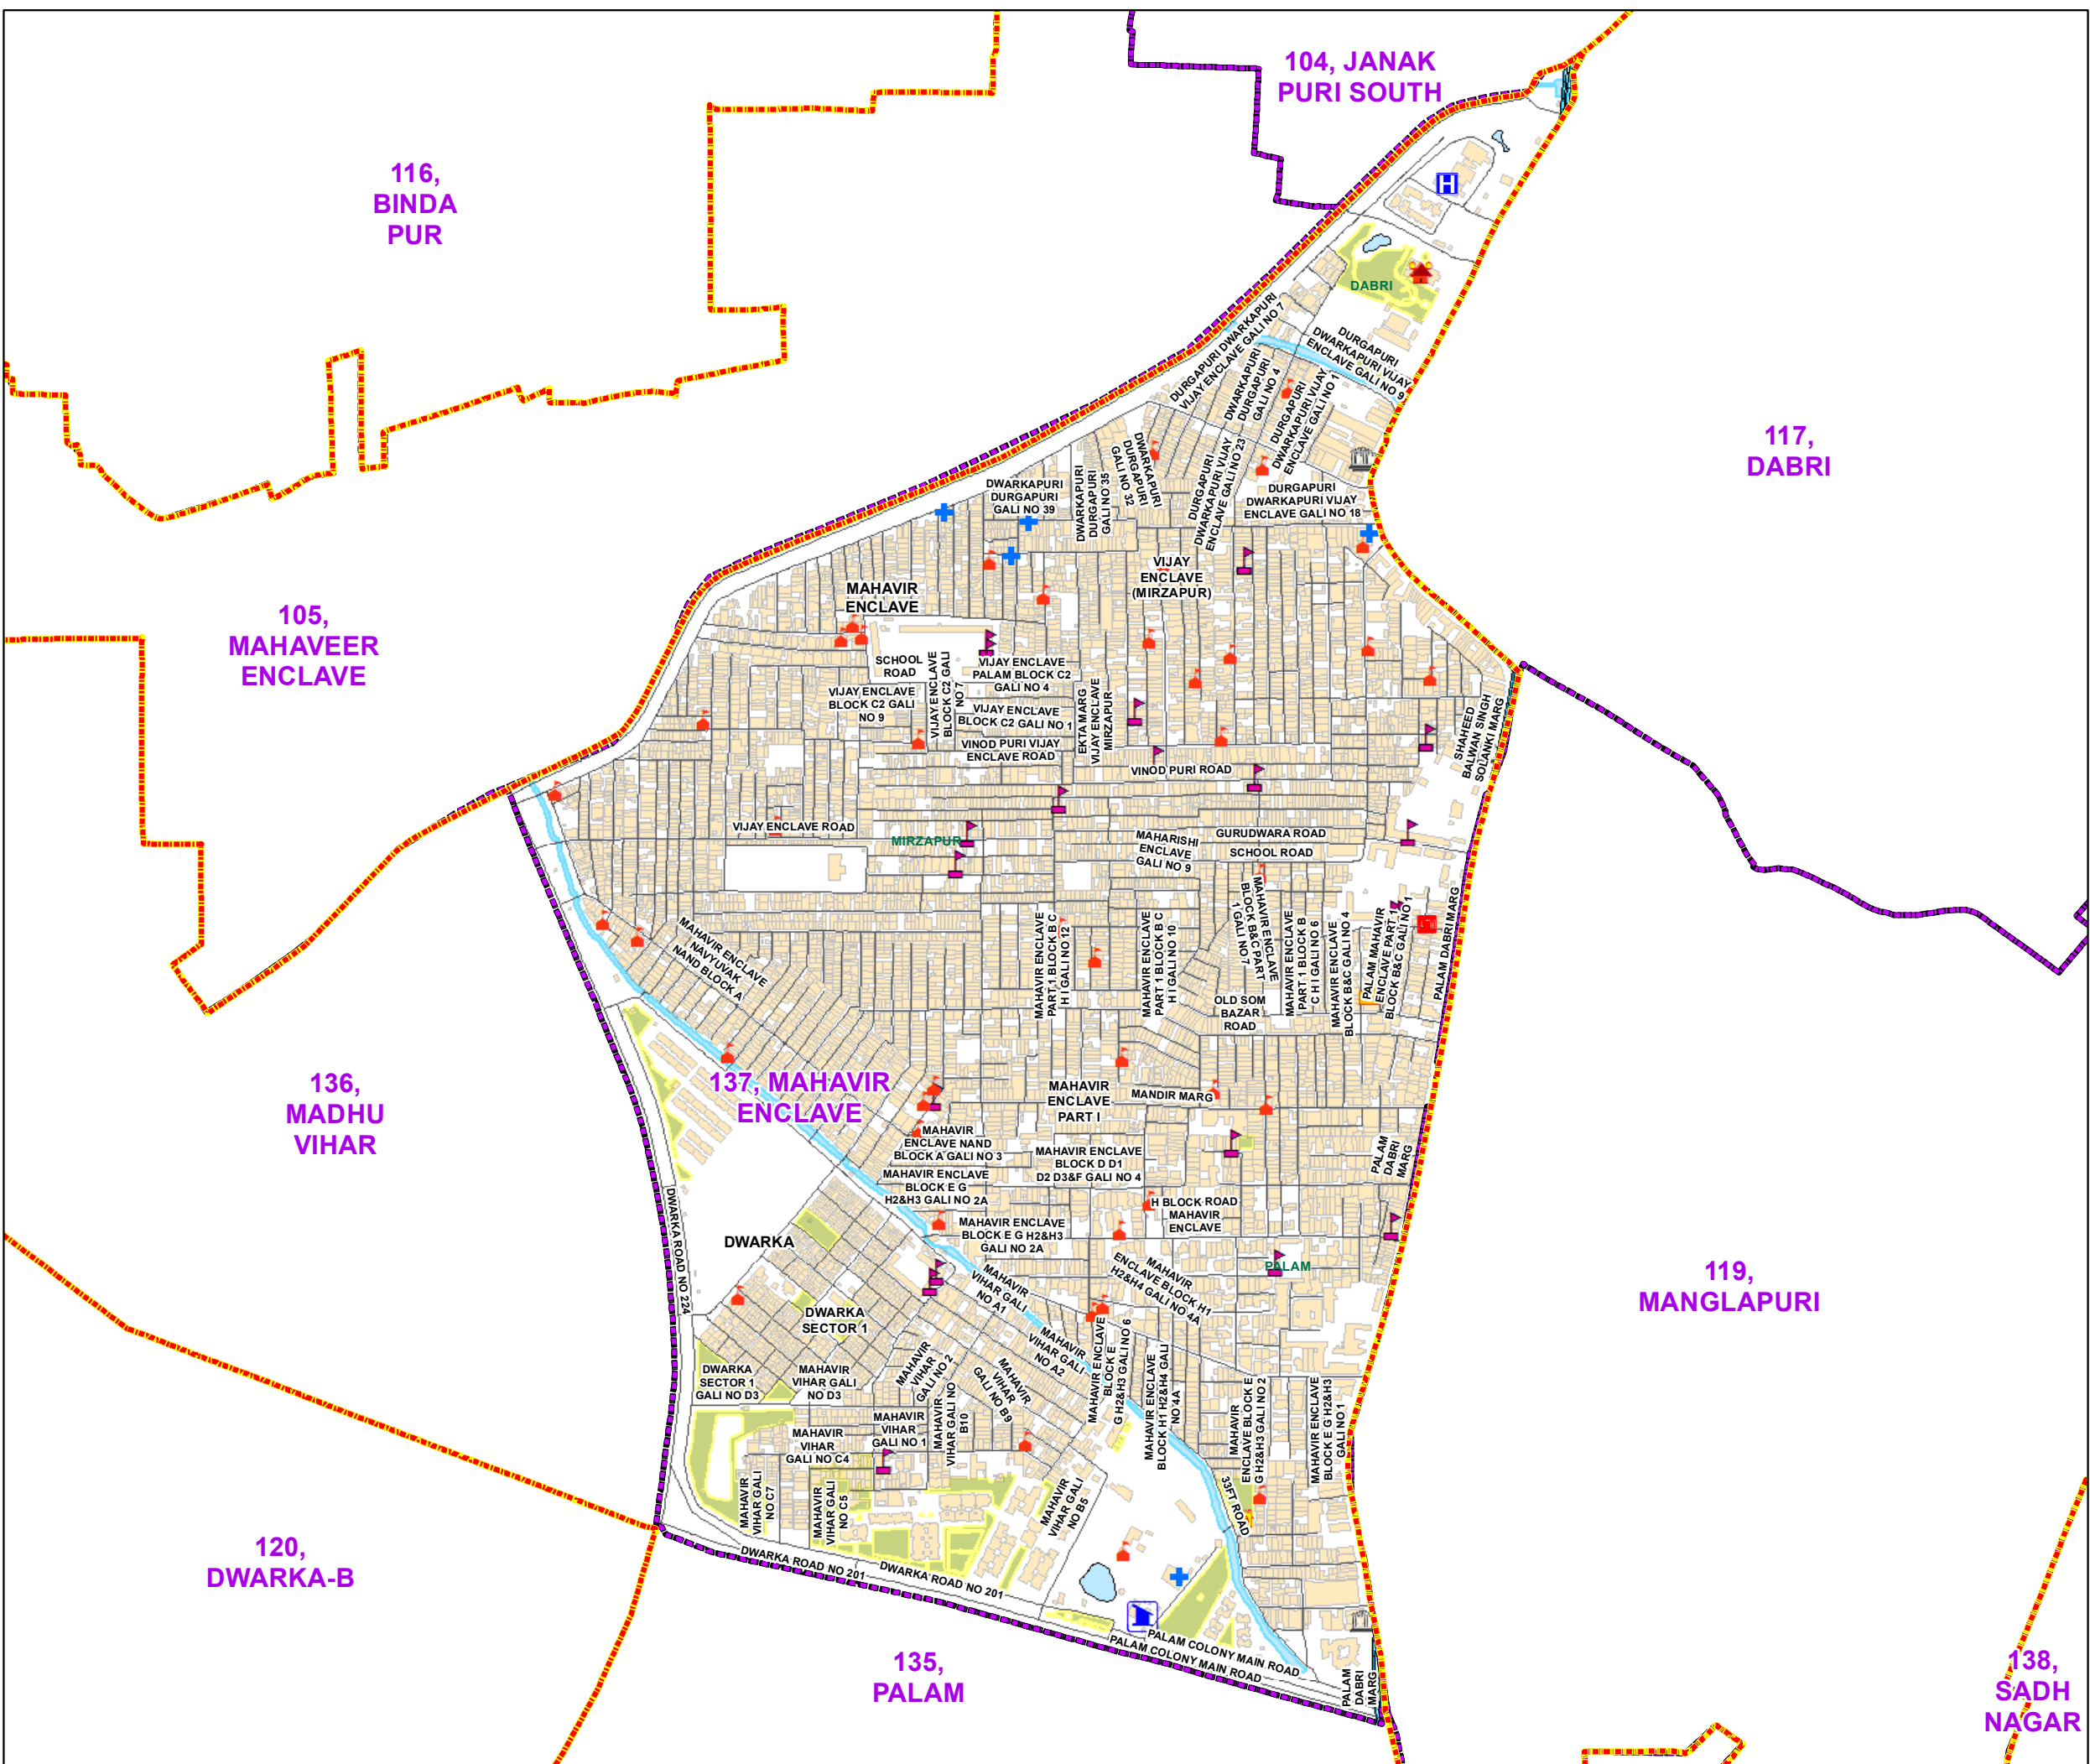

WARD NO.- 137, MAHAVIR ENCLAVE

प्रतिलिपि केवल विभागीय प्रयोग हेतु निर्यात के लिए नहीं।
RESTRICTED FOR DEPARTMENTAL USE ONLY
NOT FOR EXPORT

LEGEND

	Health Centre		Gurdwara
	Nursing Home		Bank
	Primary Health Centre		Metro Line
	Dispensary		Railway Line
	Govt Hospital		Road
	Petrol Pump		Village Boundary
	Church		Ward Boundary
	Community Center		Assembly Boundary
	Metro Station		Sub-Division Boundary
	ATM		District Boundary
	Mosque		Buildings
	Gurdwara		Canal Bank
	Barat Ghar		Play Ground
	Police Station		Pond
	Cinema Hall		Storm Water Drain
	University		River Bank
	Fire Station		Garden Parks
	Temple		Stadium
	School		

Total Population - 67473
 SC Population - 9134

1:7,850

For further details about this map, please contact

Geospatial Delhi Limited
 (A Government of NCT of Delhi Company)
 3rd Level, C- Wing, Vikas Bhawan-II,
 Civil Lines, New Delhi - 110054
 Website : www.gsdLorg.in

Disclaimer:
 Reproduction in whole or part by any means is prohibited without written permission of Geospatial Delhi Limited. Responsibility of data validation lies with the department concerned.