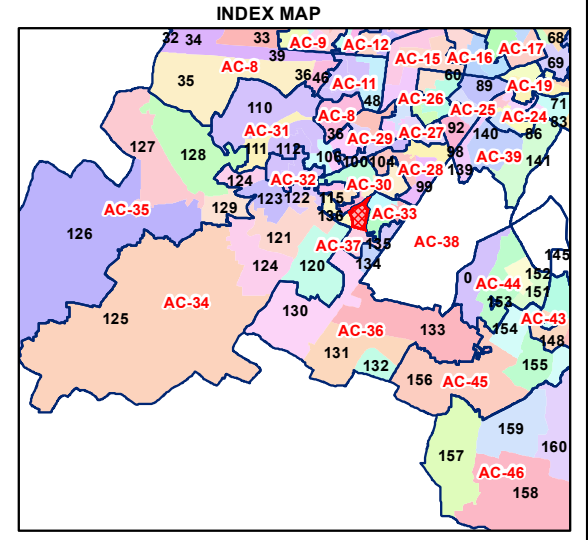

WARD NO.- 137, MAHAVIR ENCLAVE

प्रतिलिपि केवल विभागीय प्रयोग हेतु निर्यात के लिए नहीं।
RESTRICTED FOR DEPARTMENTAL USE ONLY
NOT FOR EXPORT

LEGEND

	Health Centre		Gurdwara
	Nursing Home		Bank
	Primary Health Centre		Metro Line
	Dispensary		Railway Line
	Govt Hospital		Road
	Petrol Pump		Village Boundary
	Church		Ward Boundary
	Community Center		Assembly Boundary
	Metro Station		Sub-Division Boundary
	ATM		District Boundary
	Mosque		Buildings
	Gurdwara		Canal Bank
	Barat Ghar		Play Ground
	Police Station		Pond
	Cinema Hall		Storm Water Drain
	University		River Bank
	Fire Station		Garden Parks
	Temple		Stadium
	School		

Total Population - 67473
 SC Population - 9134

1:7,850

For further details about this map, please contact

Geospatial Delhi Limited
 (A Government of NCT of Delhi Company)
 3rd Level, C- Wing, Vikas Bhawan-II,
 Civil Lines, New Delhi - 110054
 Website : www.gsdLorg.in