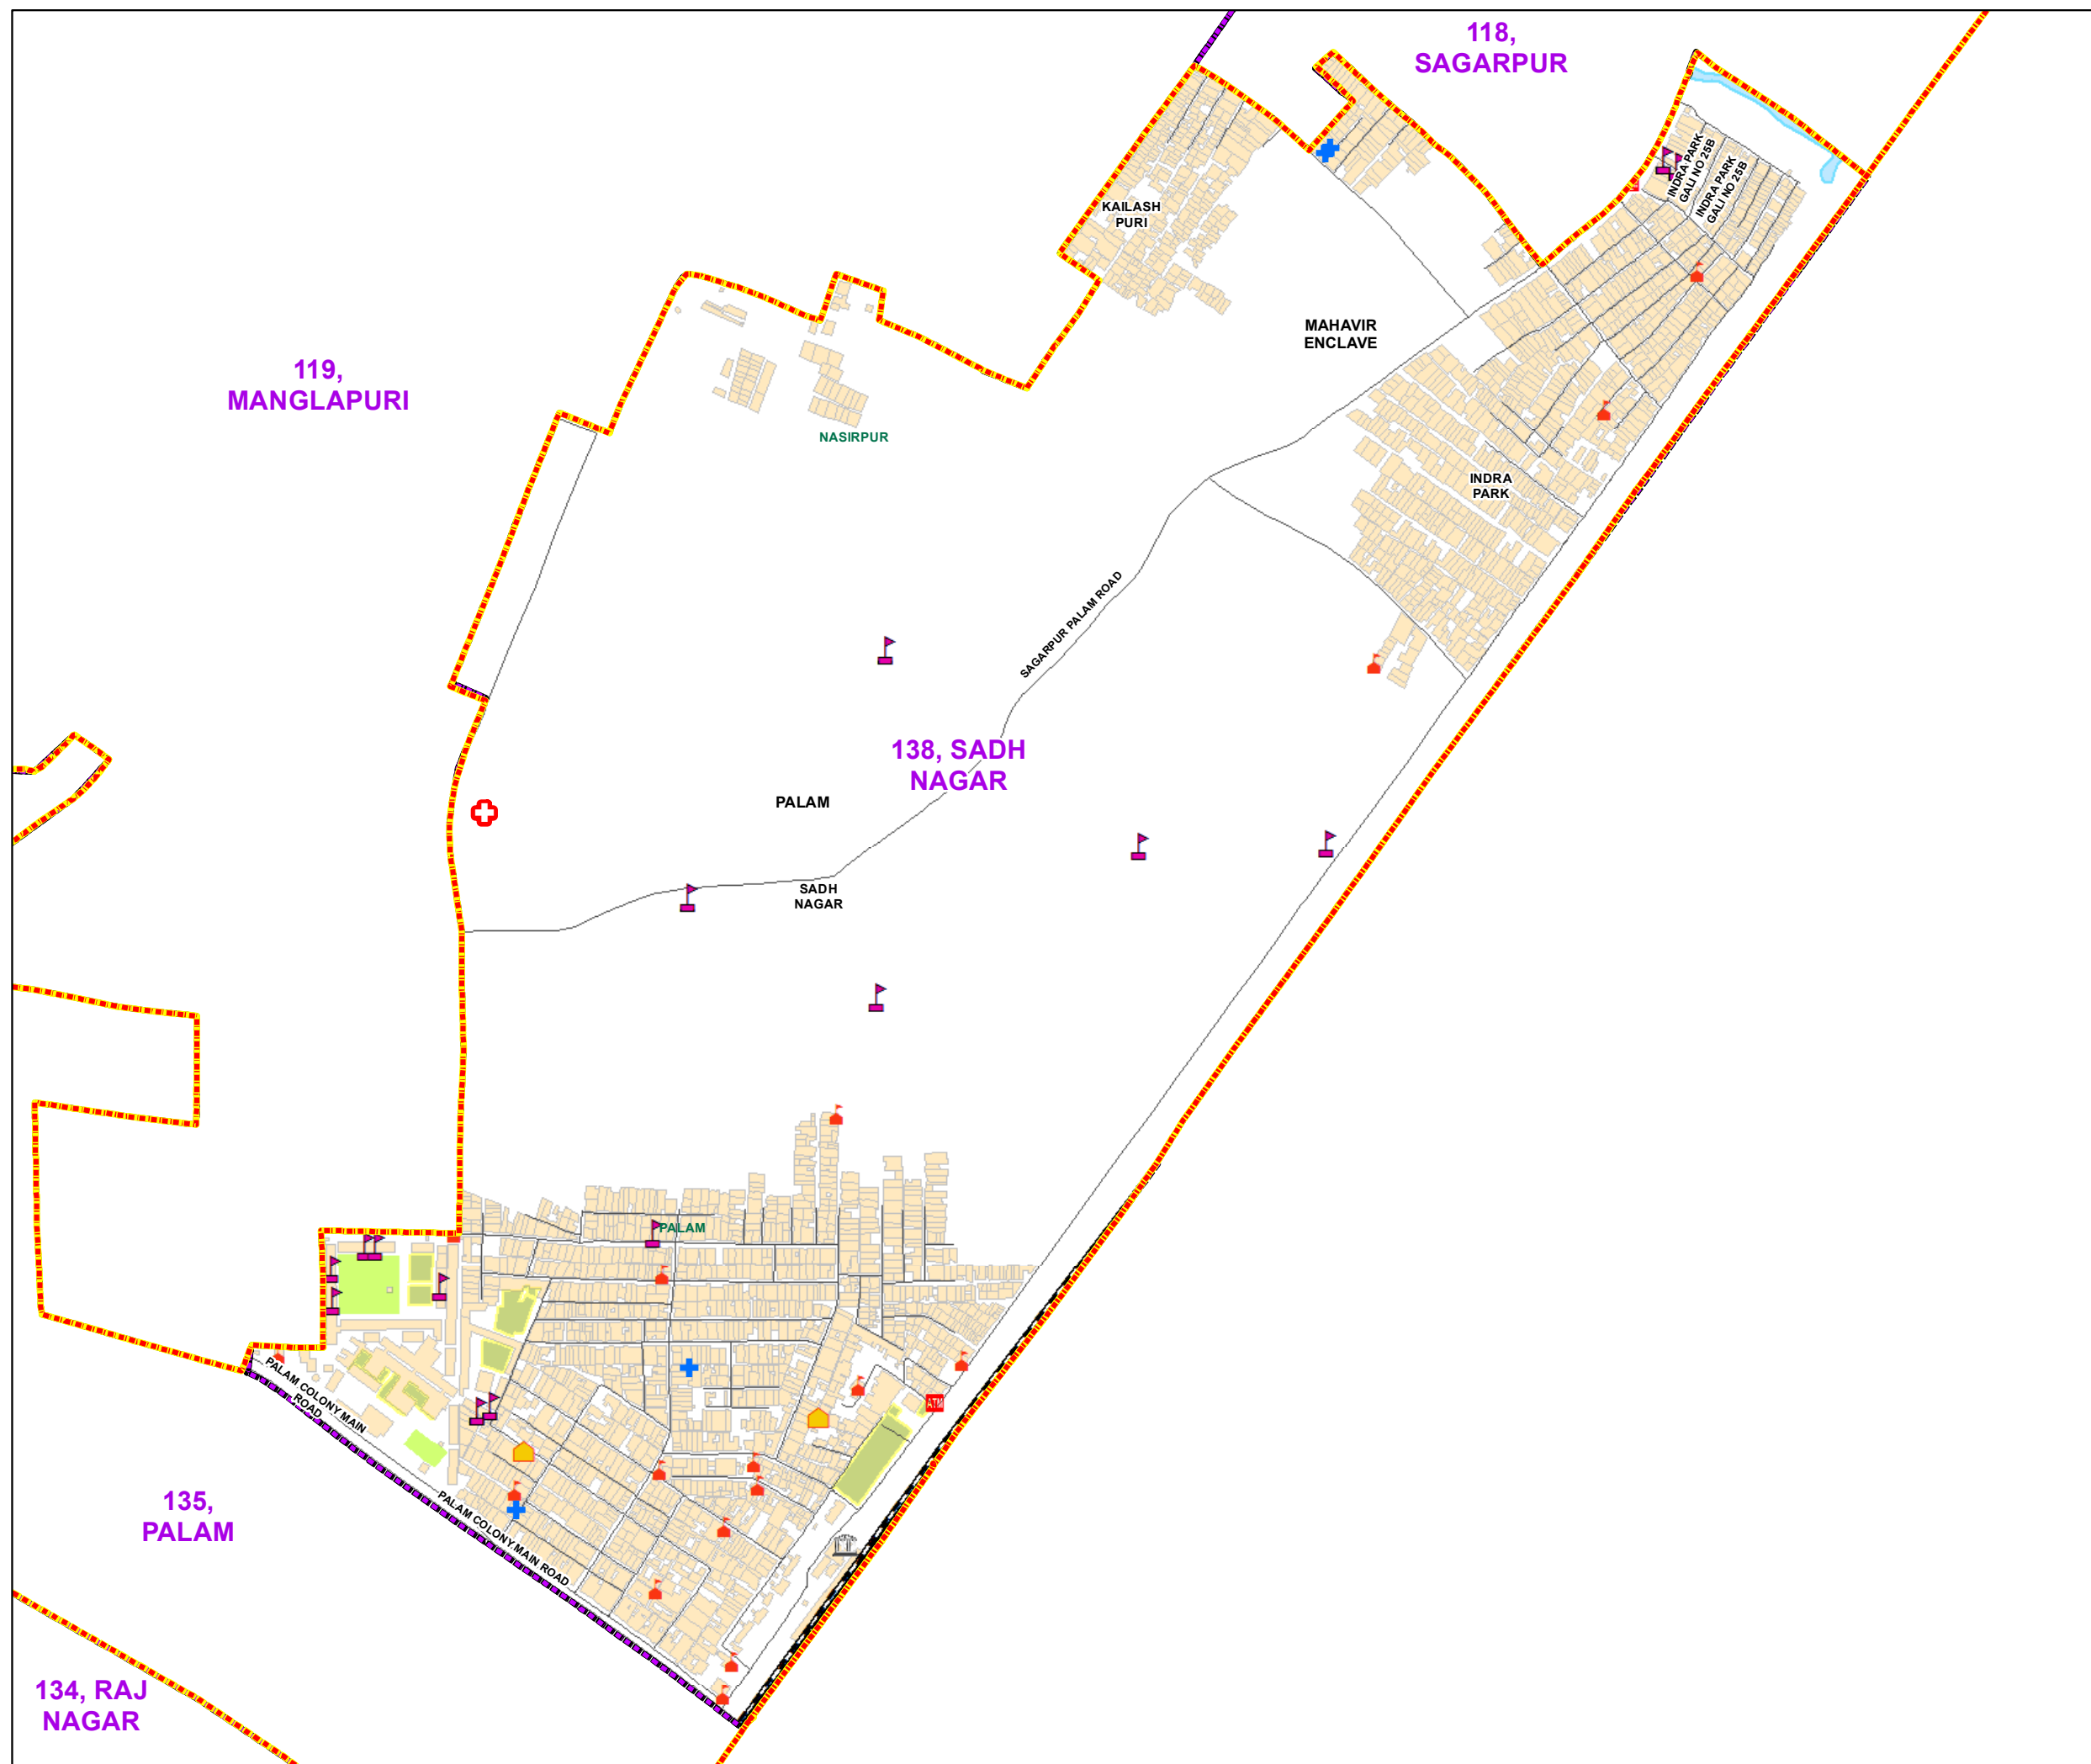

WARD NO.- 138, SADH NAGAR

प्रतिबंधित
केवल विभागीय प्रयोग हेतु
निर्यात के लिए नहीं

**RESTRICTED
FOR DEPARTMENTAL USE ONLY
NOT FOR EXPORT**