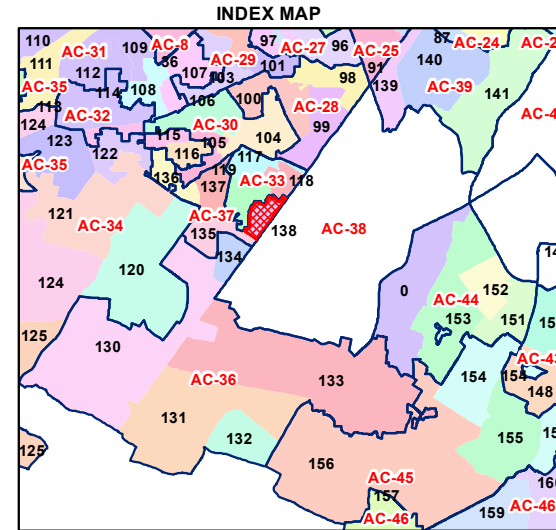

LEGEND

	Health Centre		Gurudwara
	Nursing Home		Bank
	Primary Health Centre		Metro Line
	Dispensary		Railway Line
	Govt Hospital		Road
	Petrol Pump		Village Boundary
	Church		Ward Boundary
	Community Center		Assembly Boundary
	Metro Station		Sub-Division Boundary
	ATM		District Boundary
	Mosque		Buildings
	College		Canal Bank
	Barat Ghar		Play Ground
	Police Station		Pond
	Cinema Hall		Storm Water Drain
	University		River Bank
	Fire Station		Garden Parks
	Temple		Stadium
	School		

Total Population - 56487
SC Population - 5826

1:6,010

For further details about this map, please contact

Geospatial Delhi Limited
(A Government of NCT of Delhi Company)
3rd Level, C- Wing, Vikas Bhawan-II,
Civil Lines, New Delhi - 110054
[Website : www.gsdLorg.in](http://www.gsdLorg.in)