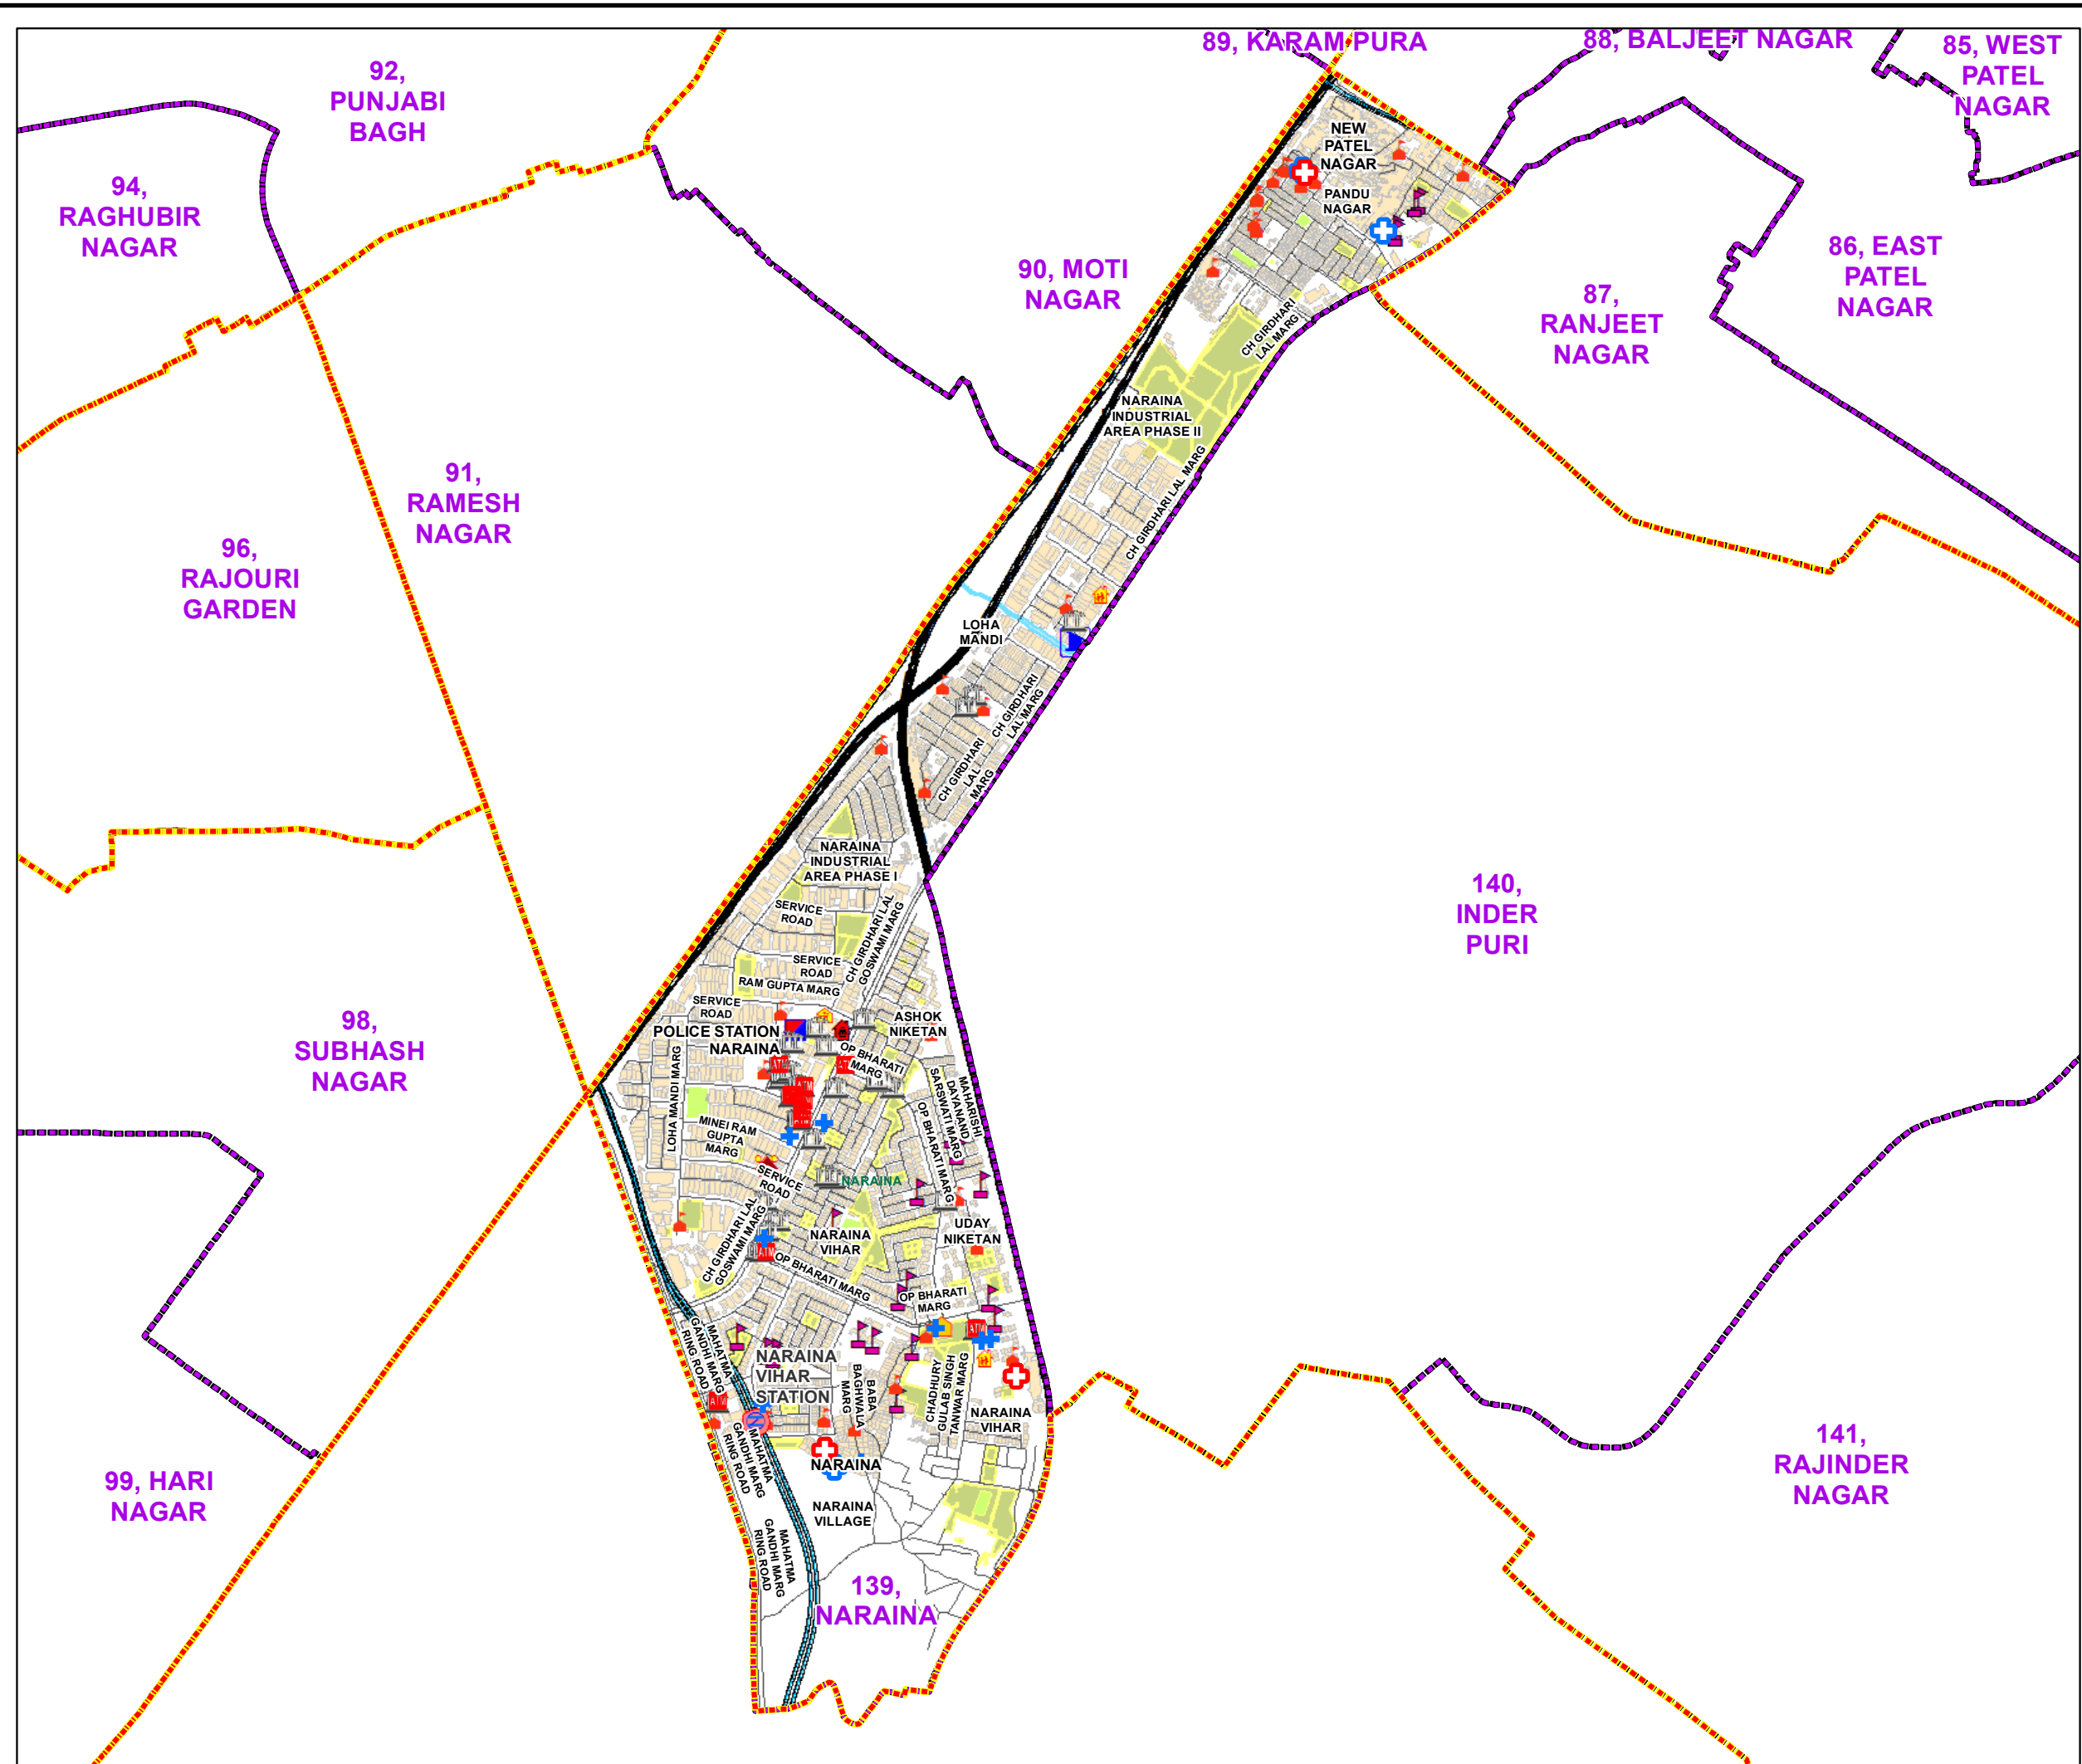

# WARD NO.- 139, NARAINA

प्रतिबन्धित  
केवल विभागीय प्रयोग हेतु  
निर्यात के लिए नहीं

RESTRICTED  
FOR DEPARTMENTAL USE ONLY  
NOT FOR EXPORT

### LEGEND

	Health Centre		Gurudwara
	Nursing Home		Bank
	Primary Health Centre		Metro Line
	Dispensary		Railway Line
	Govt Hospital		Road
	Petrol Pump		Village Boundary
	Church		Ward Boundary
	Community Center		Assembly Boundary
	Metro Station		Sub-Division Boundary
	ATM		District Boundary
	Mosque		Buildings
	Barat Ghar		Canal Bank
	Police Station		Play Ground
	Cinema Hall		Pond
	University		Storm Water Drain
	Fire Station		River Bank
	Temple		Garden Parks
	School		Stadium

Total Population - 80240  
SC Population - 15689

1:16,190

For further details about this map, please contact

Geospatial Delhi Limited  
(A Government of NCT of Delhi Company)  
3rd Level, C- Wing, Vikas Bhawan-II,  
Civil Lines, New Delhi - 110054  
Website : [www.gsdlog.in](http://www.gsdlog.in)