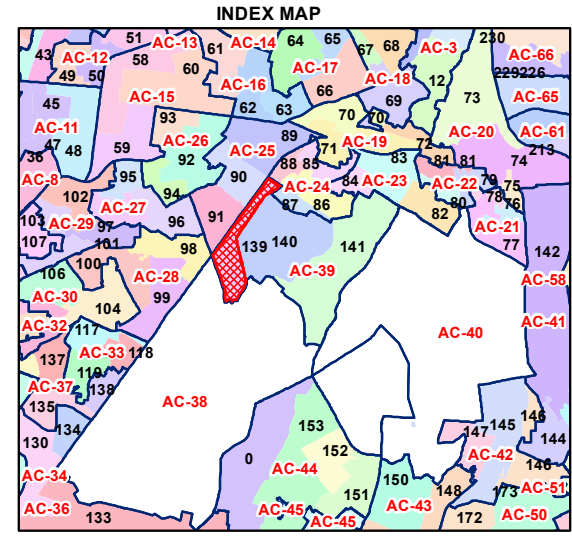

# WARD NO.- 139, NARAINA

प्रतिबन्धित  
केवल विभागीय प्रयोग हेतु  
निर्यात के लिए नहीं

RESTRICTED  
FOR DEPARTMENTAL USE ONLY  
NOT FOR EXPORT

Total Population - 80240  
SC Population - 15689

1:16,190

For further details about this map, please contact

Geospatial Delhi Limited  
(A Government of NCT of Delhi Company)  
3rd Level, C- Wing, Vikas Bhawan-II,  
Civil Lines, New Delhi - 110054  
Website : [www.gsdlog.in](http://www.gsdlog.in)