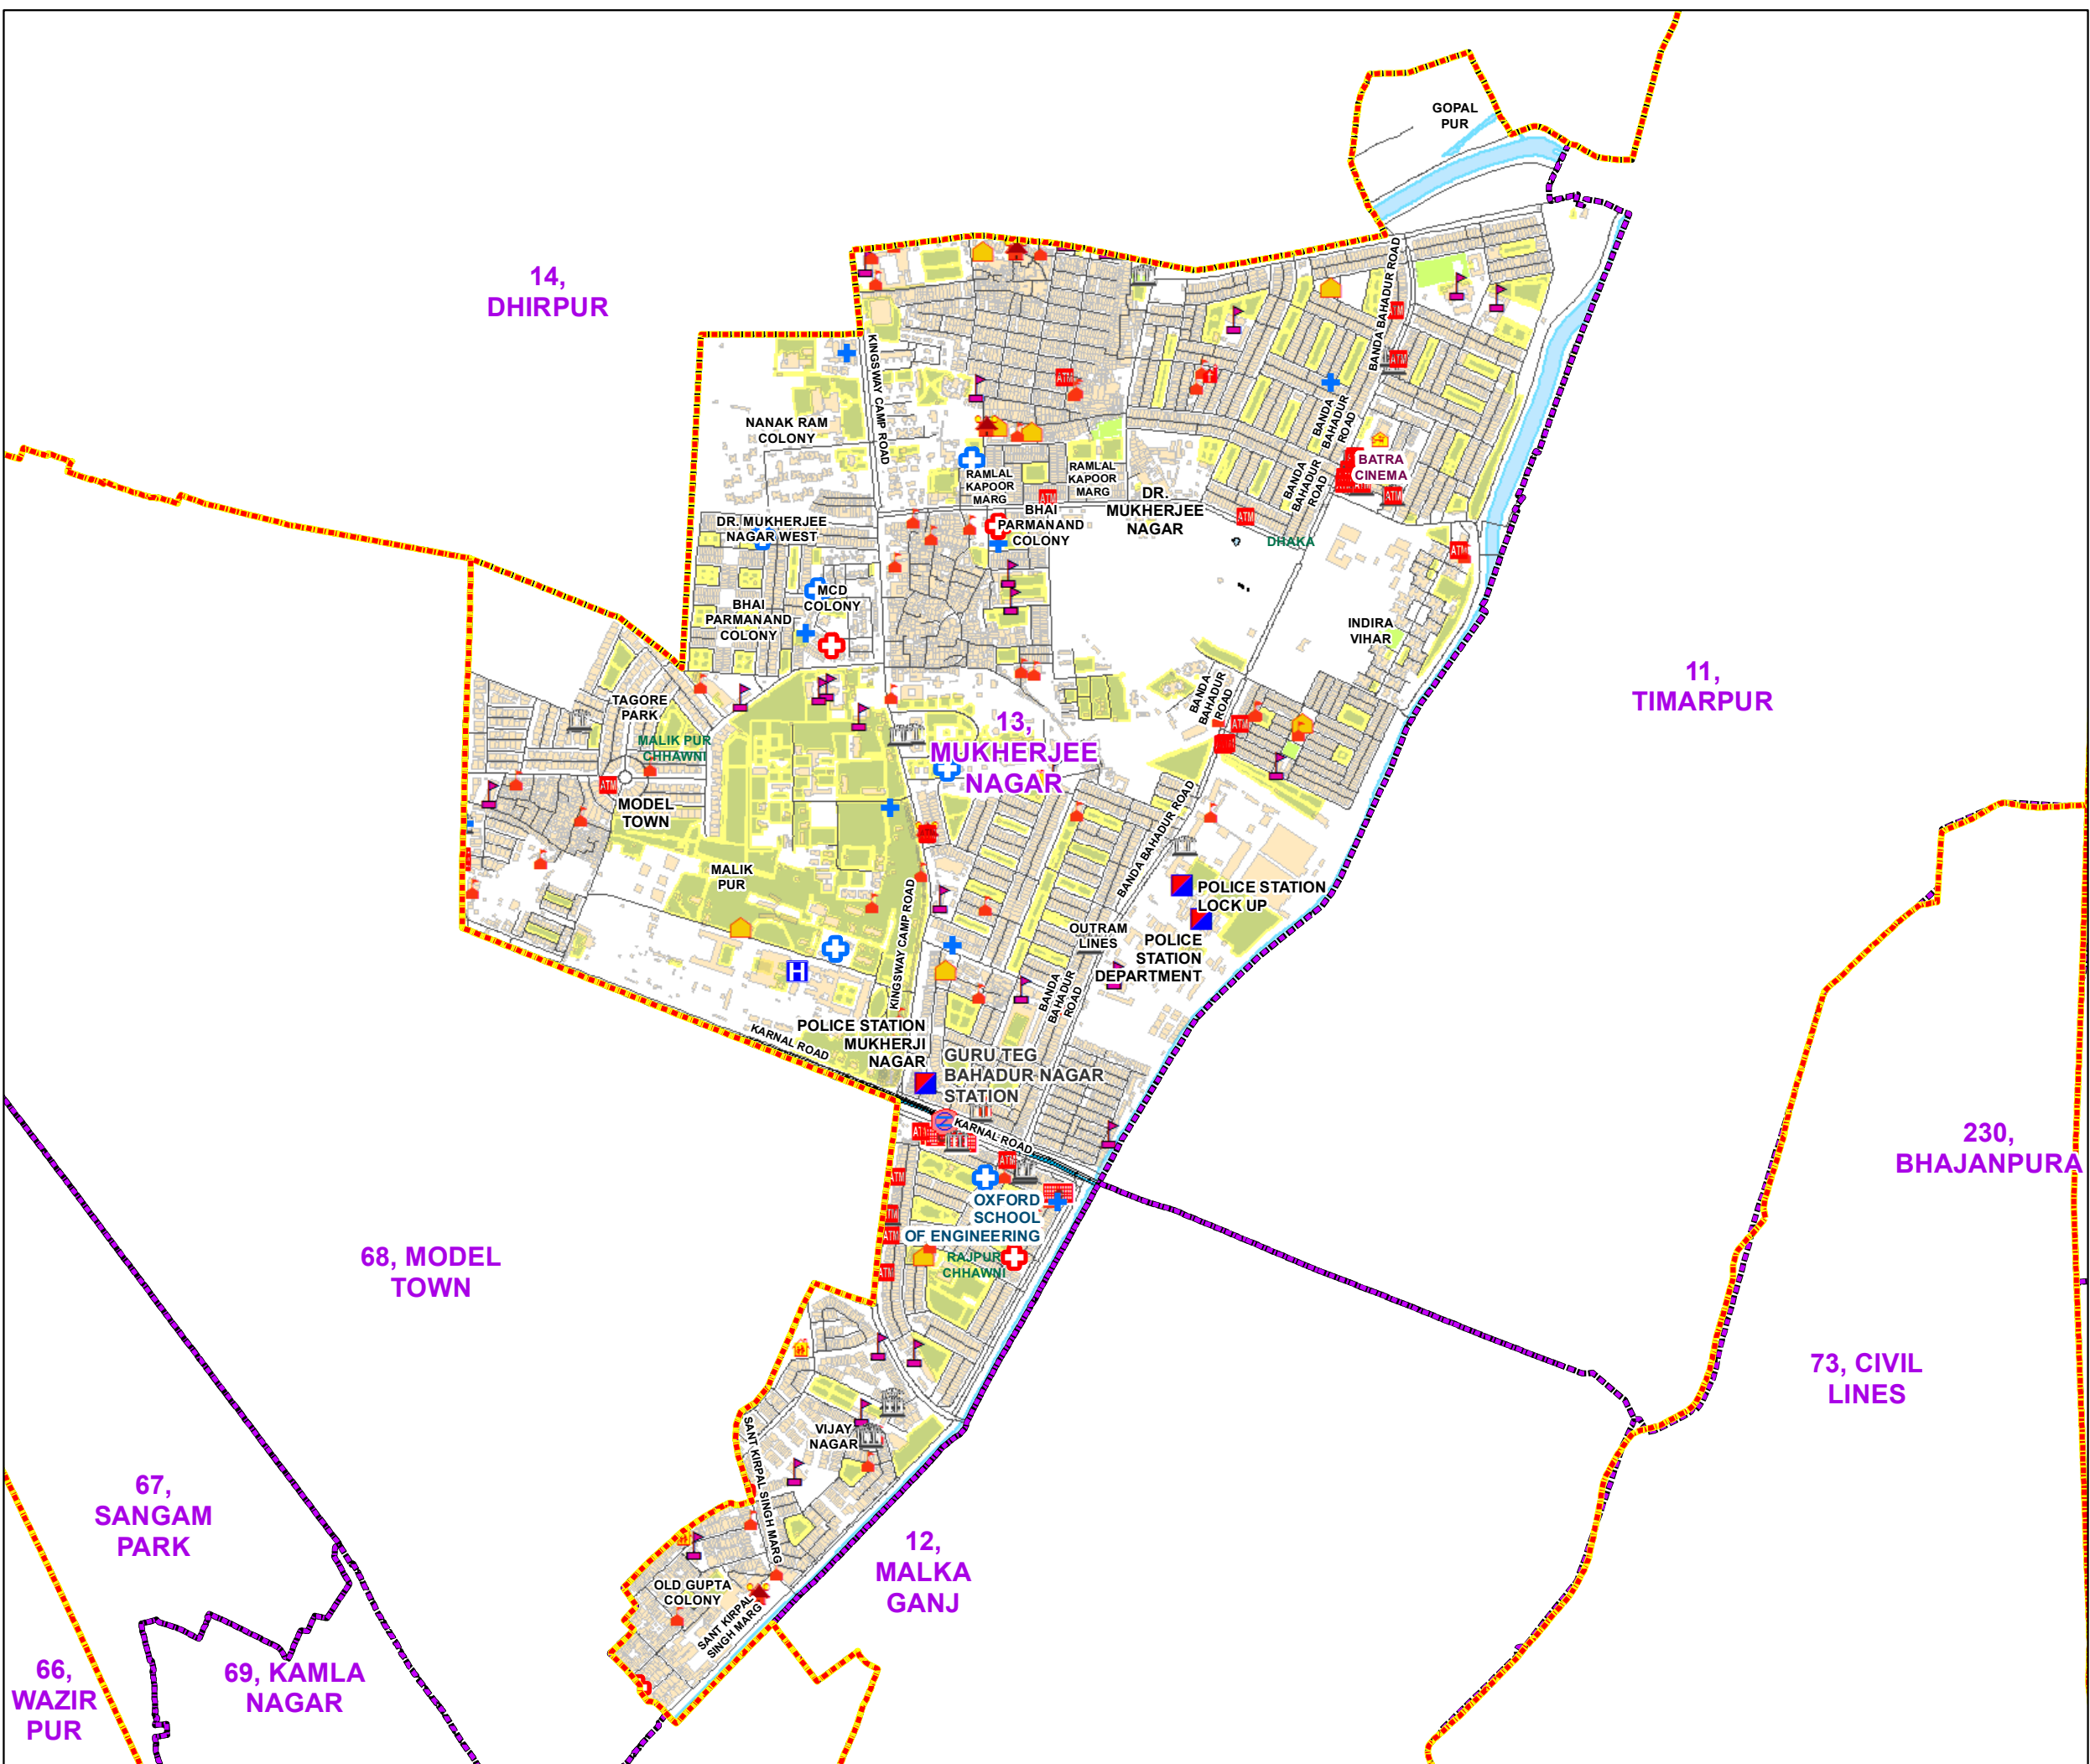

WARD NO.- 13, MUKHERJEE NAGAR

प्रतिबंधित
केवल विभागीय प्रयोग हेतु
निर्यात के लिए नहीं

**RESTRICTED
FOR DEPARTMENTAL USE ONLY
NOT FOR EXPORT**

LEGEND

	Health Centre		Gurudwara
	Nursing Home		Bank
	Primary Health Centre		Metro Line
	Dispensary		Railway Line
	Govt Hospital		Road
	Petrol Pump		Village Boundary
	Church		Ward Boundary
	Community Center		Assembly Boundary
	Metro Station		Sub-Division Boundary
	ATM		District Boundary
	Mosque		Buildings
	College		Canal Bank
	Barat Ghar		Play Ground
	Police Station		Pond
	Cinema Hall		Storm Water Drain
	University		River Bank
	Fire Station		Garden Parks
	Temple		Stadium
	School		

Total Population - 79914
SC Population - 7337

1:13,600

For further details about this map, please contact

Geospatial Delhi Limited
(A Government of NCT of Delhi Company)
3rd Level, C- Wing, Vikas Bhawan-II,
Civil Lines, New Delhi - 110054
Website : www.gsdLorg.in