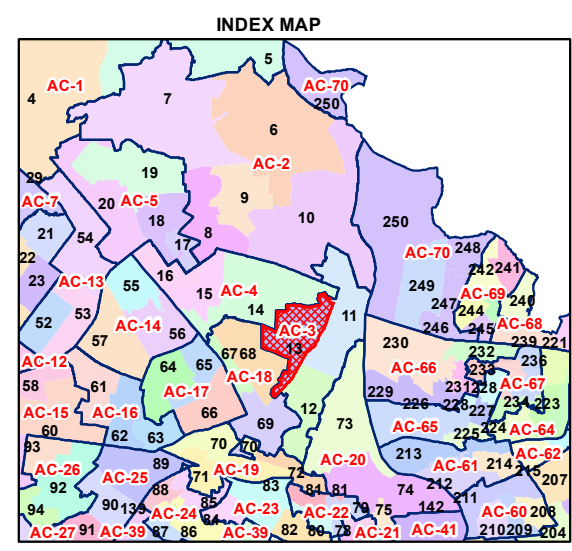

LEGEND

	Health Centre		Gurudwara
	Nursing Home		Bank
	Primary Health Centre		Metro Line
	Dispensary		Railway Line
	Govt Hospital		Road
	Petrol Pump		Village Boundary
	Church		Ward Boundary
	Community Center		Assembly Boundary
	Metro Station		Sub-Division Boundary
	ATM		District Boundary
	Mosque		Buildings
	College		Canal Bank
	Barat Ghar		Play Ground
	Police Station		Pond
	Cinema Hall		Storm Water Drain
	University		River Bank
	Fire Station		Garden Parks
	Temple		Stadium
	School		

Total Population - 79914
SC Population - 7337

1:13,600

For further details about this map, please contact

Geospatial Delhi Limited
(A Government of NCT of Delhi Company)
3rd Level, C- Wing, Vikas Bhawan-II,
Civil Lines, New Delhi - 110054
Website : www.gsdLorg.in

Disclaimer:
Reproduction in whole or part by any means is prohibited without
written permission of Geospatial Delhi Limited Responsibility of
data validation lies with the department concerned.