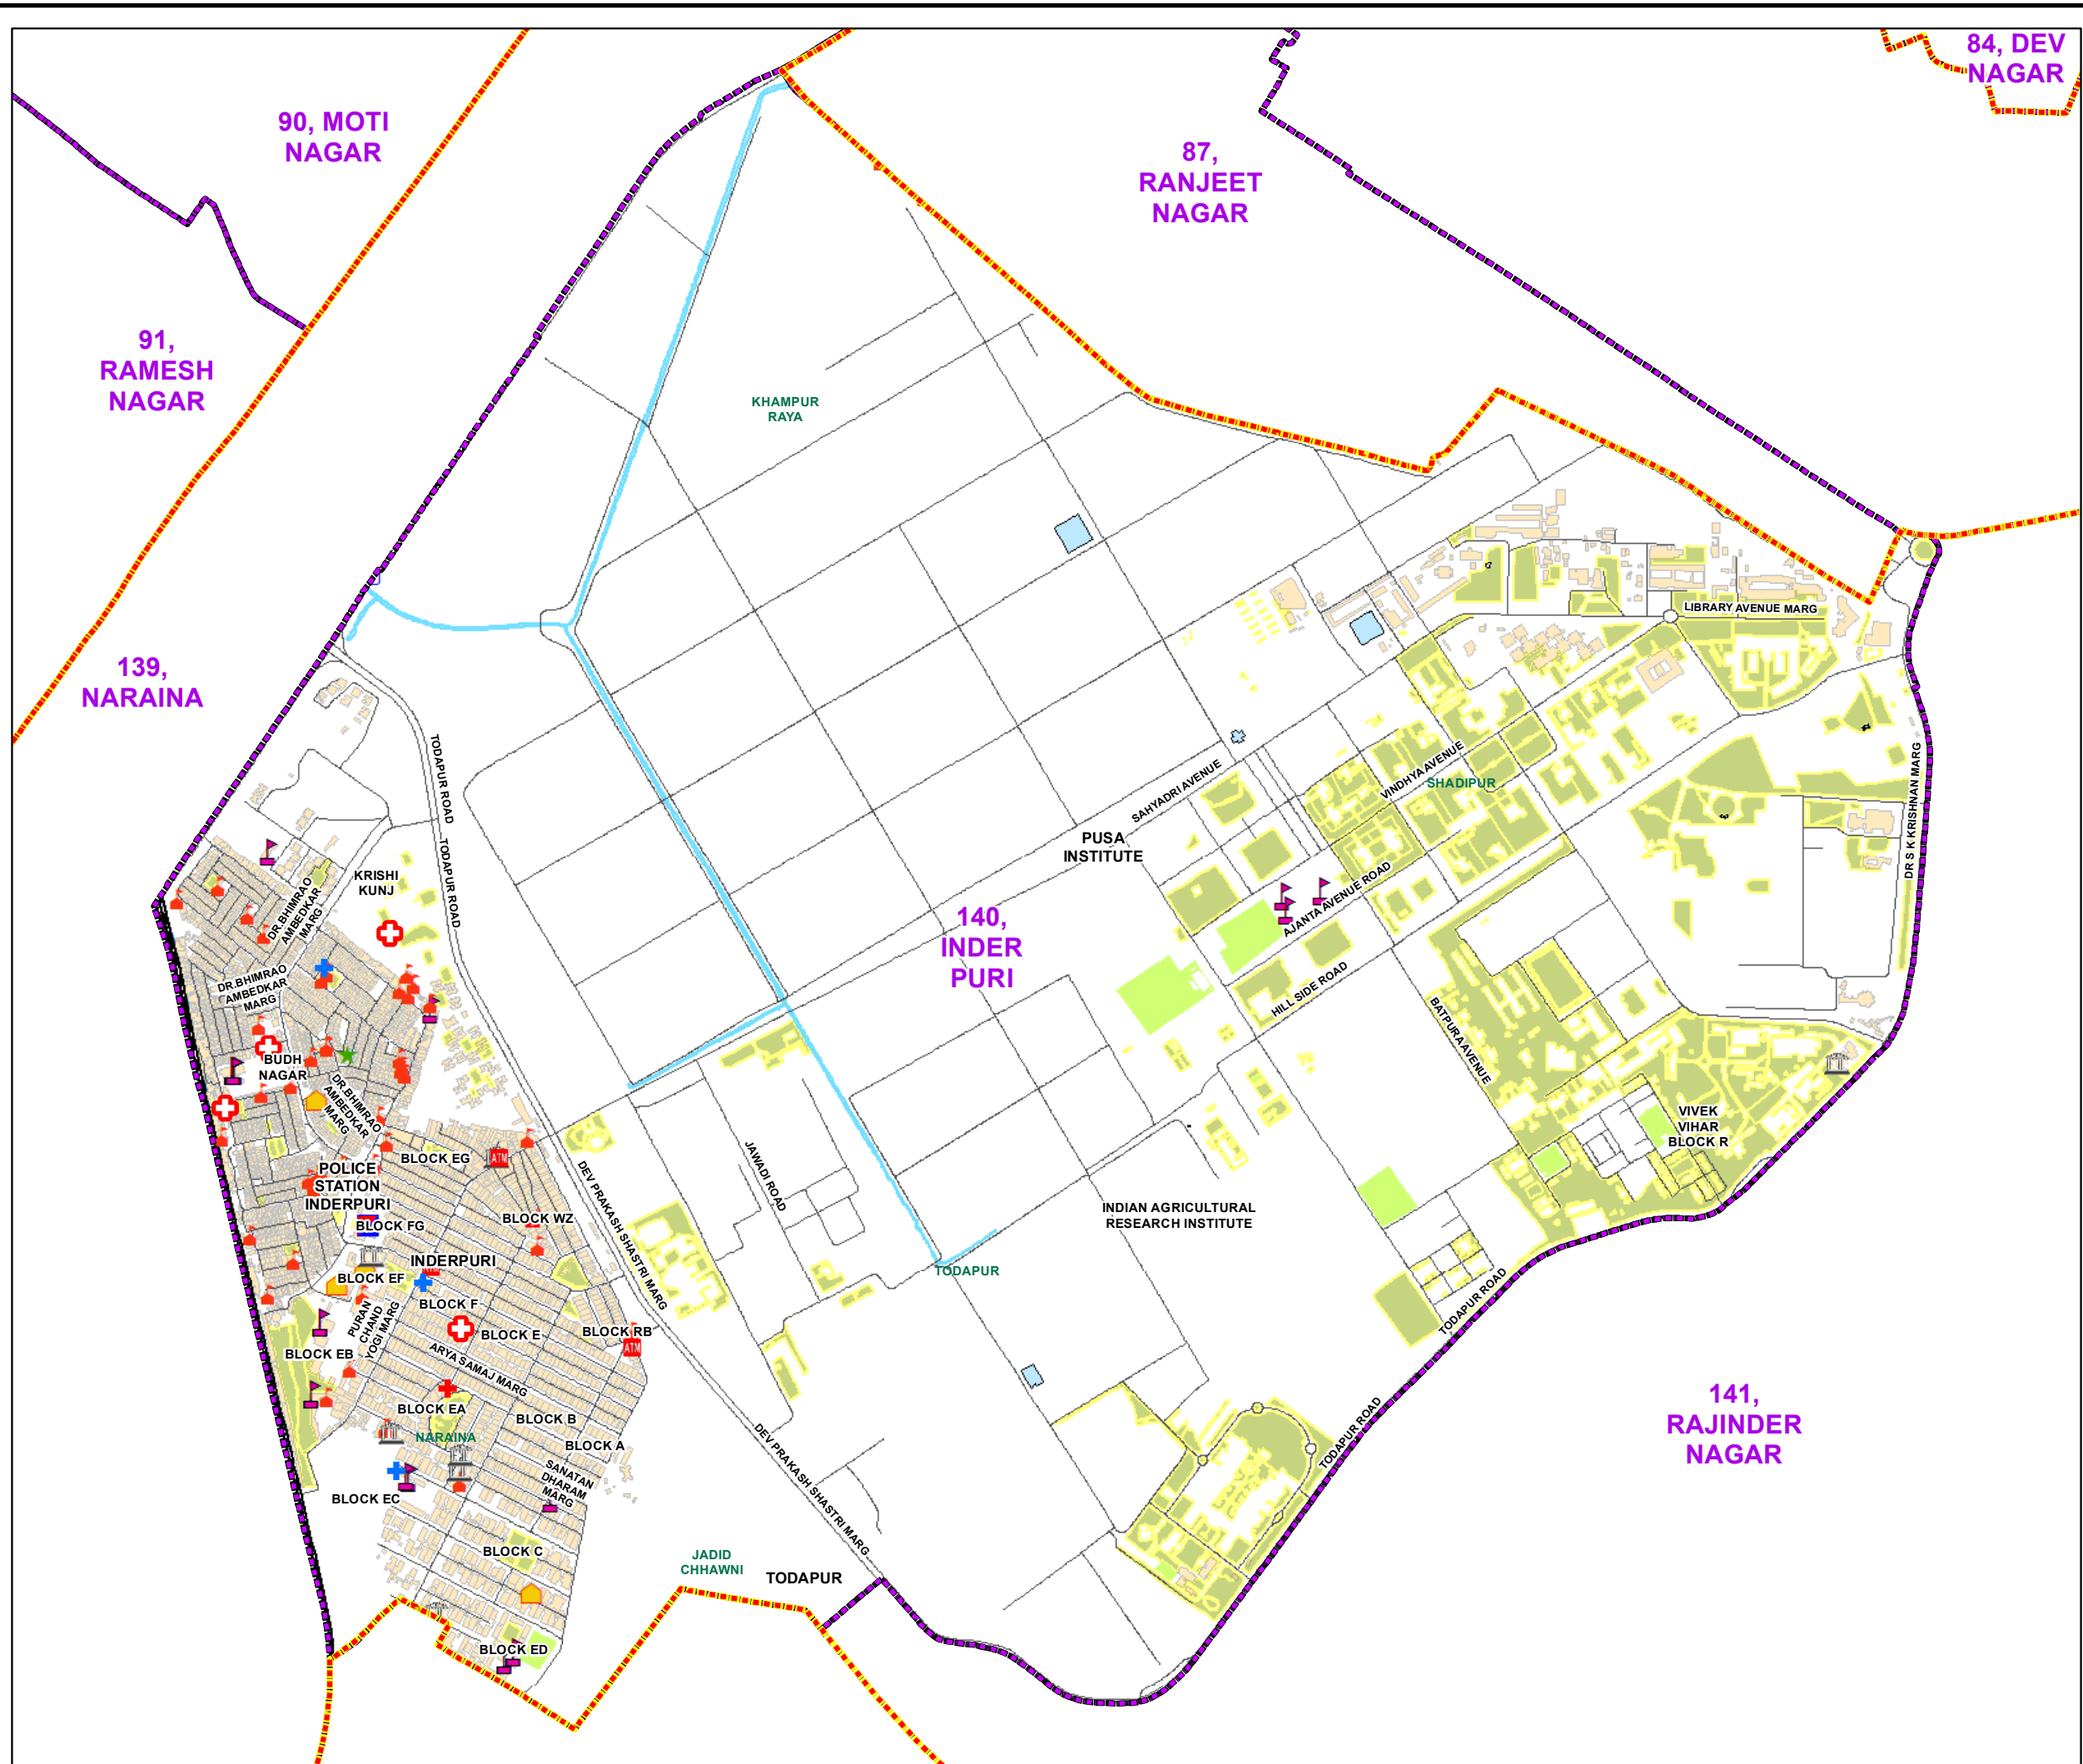

# WARD NO.- 140, INDER PURI

प्रतिबंधित  
 केवल विभागीय प्रयोग हेतु  
 निर्यात के लिए नहीं

RESTRICTED  
 FOR DEPARTMENTAL USE ONLY  
 NOT FOR EXPORT

### LEGEND

	Health Centre		Gurudwara
	Nursing Home		Bank
	Primary Health Centre		Metro Line
	Dispensary		Railway Line
	Govt Hospital		Road
	Petrol Pump		Village Boundary
	Church		Ward Boundary
	Community Center		Assembly Boundary
	Metro Station		Sub-Division Boundary
	ATM		District Boundary
	Mosque		Buildings
	College		Canal Bank
	Barat Ghar		Play Ground
	Police Station		Pond
	Cinema Hall		Storm Water Drain
	University		River Bank
	Fire Station		Garden Parks
	Temple		Stadium
	School		

Total Population - 59603  
 SC Population - 17847

1:11,530  
 For further details about this map, please contact

Geospatial Delhi Limited  
 (A Government of NCT of Delhi Company)  
 3rd Level, C- Wing, Vikas Bhawan-II,  
 Civil Lines, New Delhi - 110054  
 Website : [www.gsdLorg.in](http://www.gsdLorg.in)