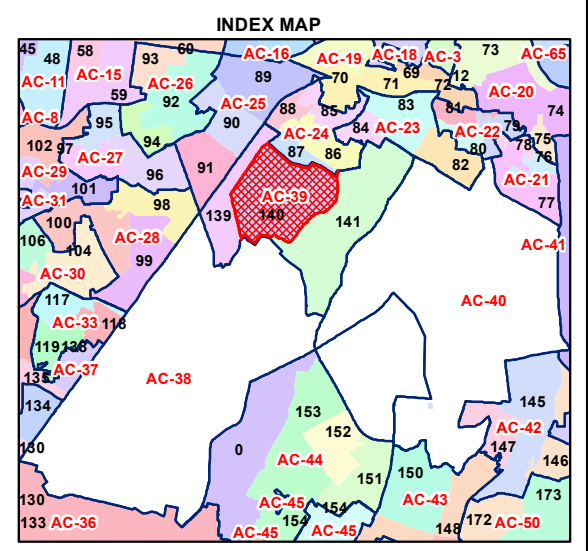

# WARD NO.- 140, INDER PURI

प्रतिबंधित  
 केवल विभागीय प्रयोग हेतु  
 निर्यात के लिए नहीं

RESTRICTED  
 FOR DEPARTMENTAL USE ONLY  
 NOT FOR EXPORT

Total Population - 59603  
 SC Population - 17847

1:11,530  
 For further details about this map, please contact

Geospatial Delhi Limited  
 (A Government of NCT of Delhi Company)  
 3rd Level, C- Wing, Vikas Bhawan-II,  
 Civil Lines, New Delhi - 110054  
 Website : [www.gsdLorg.in](http://www.gsdLorg.in)