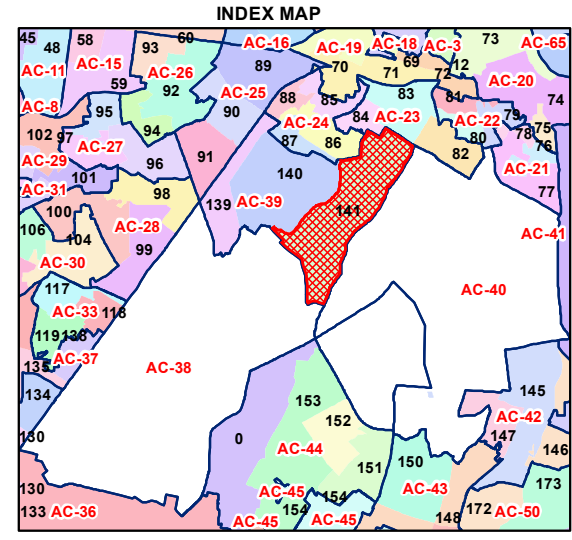

LEGEND

Health Centre	Gurudwara
Nursing Home	Bank
Primary Health Centre	Metro Line
Dispensary	Railway Line
Govt Hospital	Road
Petrol Pump	Village Boundary
Church	Ward Boundary
Community Center	Assembly Boundary
Metro Station	Sub-Division Boundary
ATM	District Boundary
Mosque	Buildings
College	Canal Bank
Barat Ghar	Play Ground
Police Station	Pond
Cinema Hall	Storm Water Drain
University	River Bank
Fire Station	Garden Parks
Temple	Stadium
School	

Total Population - 62224
SC Population - 10420

1:20,040

For further details about this map, please contact

Geospatial Delhi Limited
(A Government of NCT of Delhi Company)
3rd Level, C- Wing, Vikas Bhawan-II,
Civil Lines, New Delhi - 110054
Website : www.gsdLorg.in

Disclaimer:
Reproduction in whole or part by any means is prohibited without
written permission of Geospatial Delhi Limited. Responsibility of
data validation lies with the department concerned.