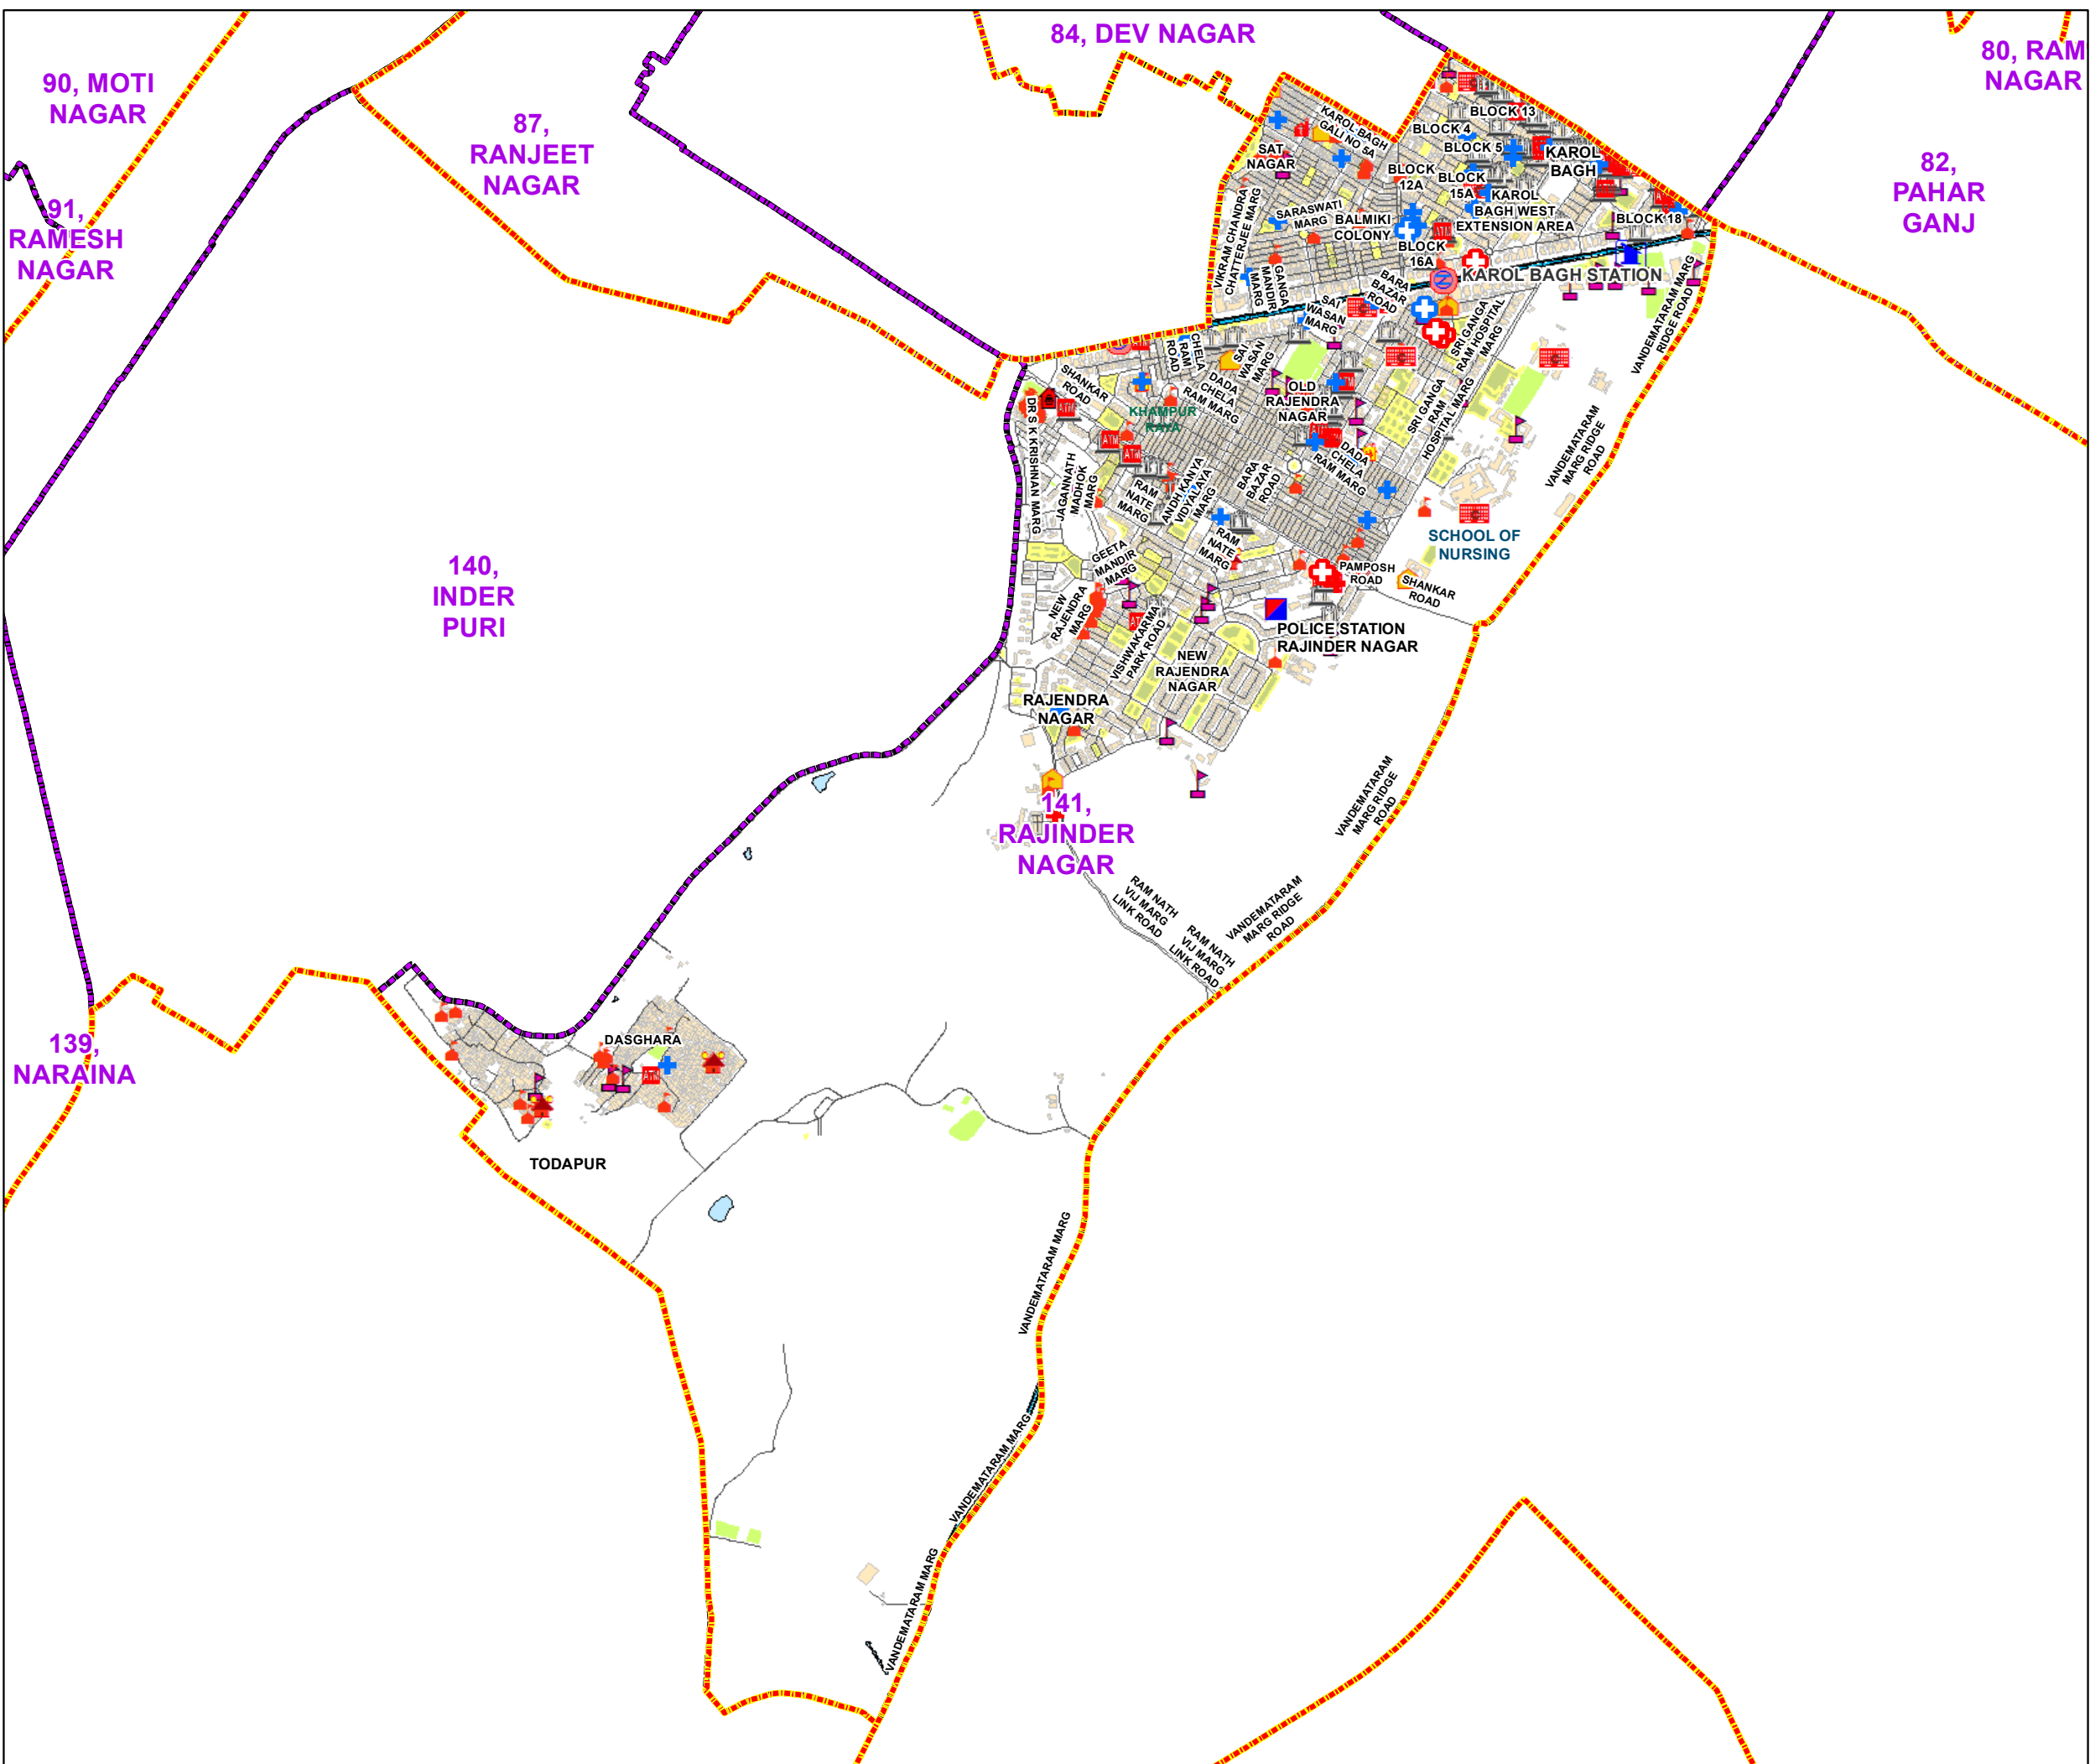

WARD NO.- 141, RAJINDER NAGAR

प्रतिबंधित
 केवल विभागीय प्रयोग हेतु
 निर्यात के लिए नहीं

RESTRICTED
 FOR DEPARTMENTAL USE ONLY
 NOT FOR EXPORT

LEGEND

- | | |
|-----------------------|-----------------------|
| Health Centre | Gurudwara |
| Nursing Home | Bank |
| Primary Health Centre | Metro Line |
| Dispensary | Railway Line |
| Govt Hospital | Road |
| Petrol Pump | Village Boundary |
| Church | Ward Boundary |
| Community Center | Assembly Boundary |
| Metro Station | Sub-Division Boundary |
| ATM | District Boundary |
| Mosque | Buildings |
| College | Canal Bank |
| Barat Ghar | Play Ground |
| Police Station | Pond |
| Cinema Hall | Storm Water Drain |
| University | River Bank |
| Fire Station | Garden Parks |
| Temple | Stadium |
| School | |

Total Population - 62224
 SC Population - 10420

1:20,040

For further details about this map, please contact

Geospatial Delhi Limited
 (A Government of NCT of Delhi Company)
 3rd Level, C- Wing, Vikas Bhawan-II,
 Civil Lines, New Delhi - 110054
 Website : www.gsdLorg.in

Disclaimer:
 Reproduction in whole or part by any means is prohibited without
 written permission of Geospatial Delhi Limited. Responsibility of
 data validation lies with the department concerned.