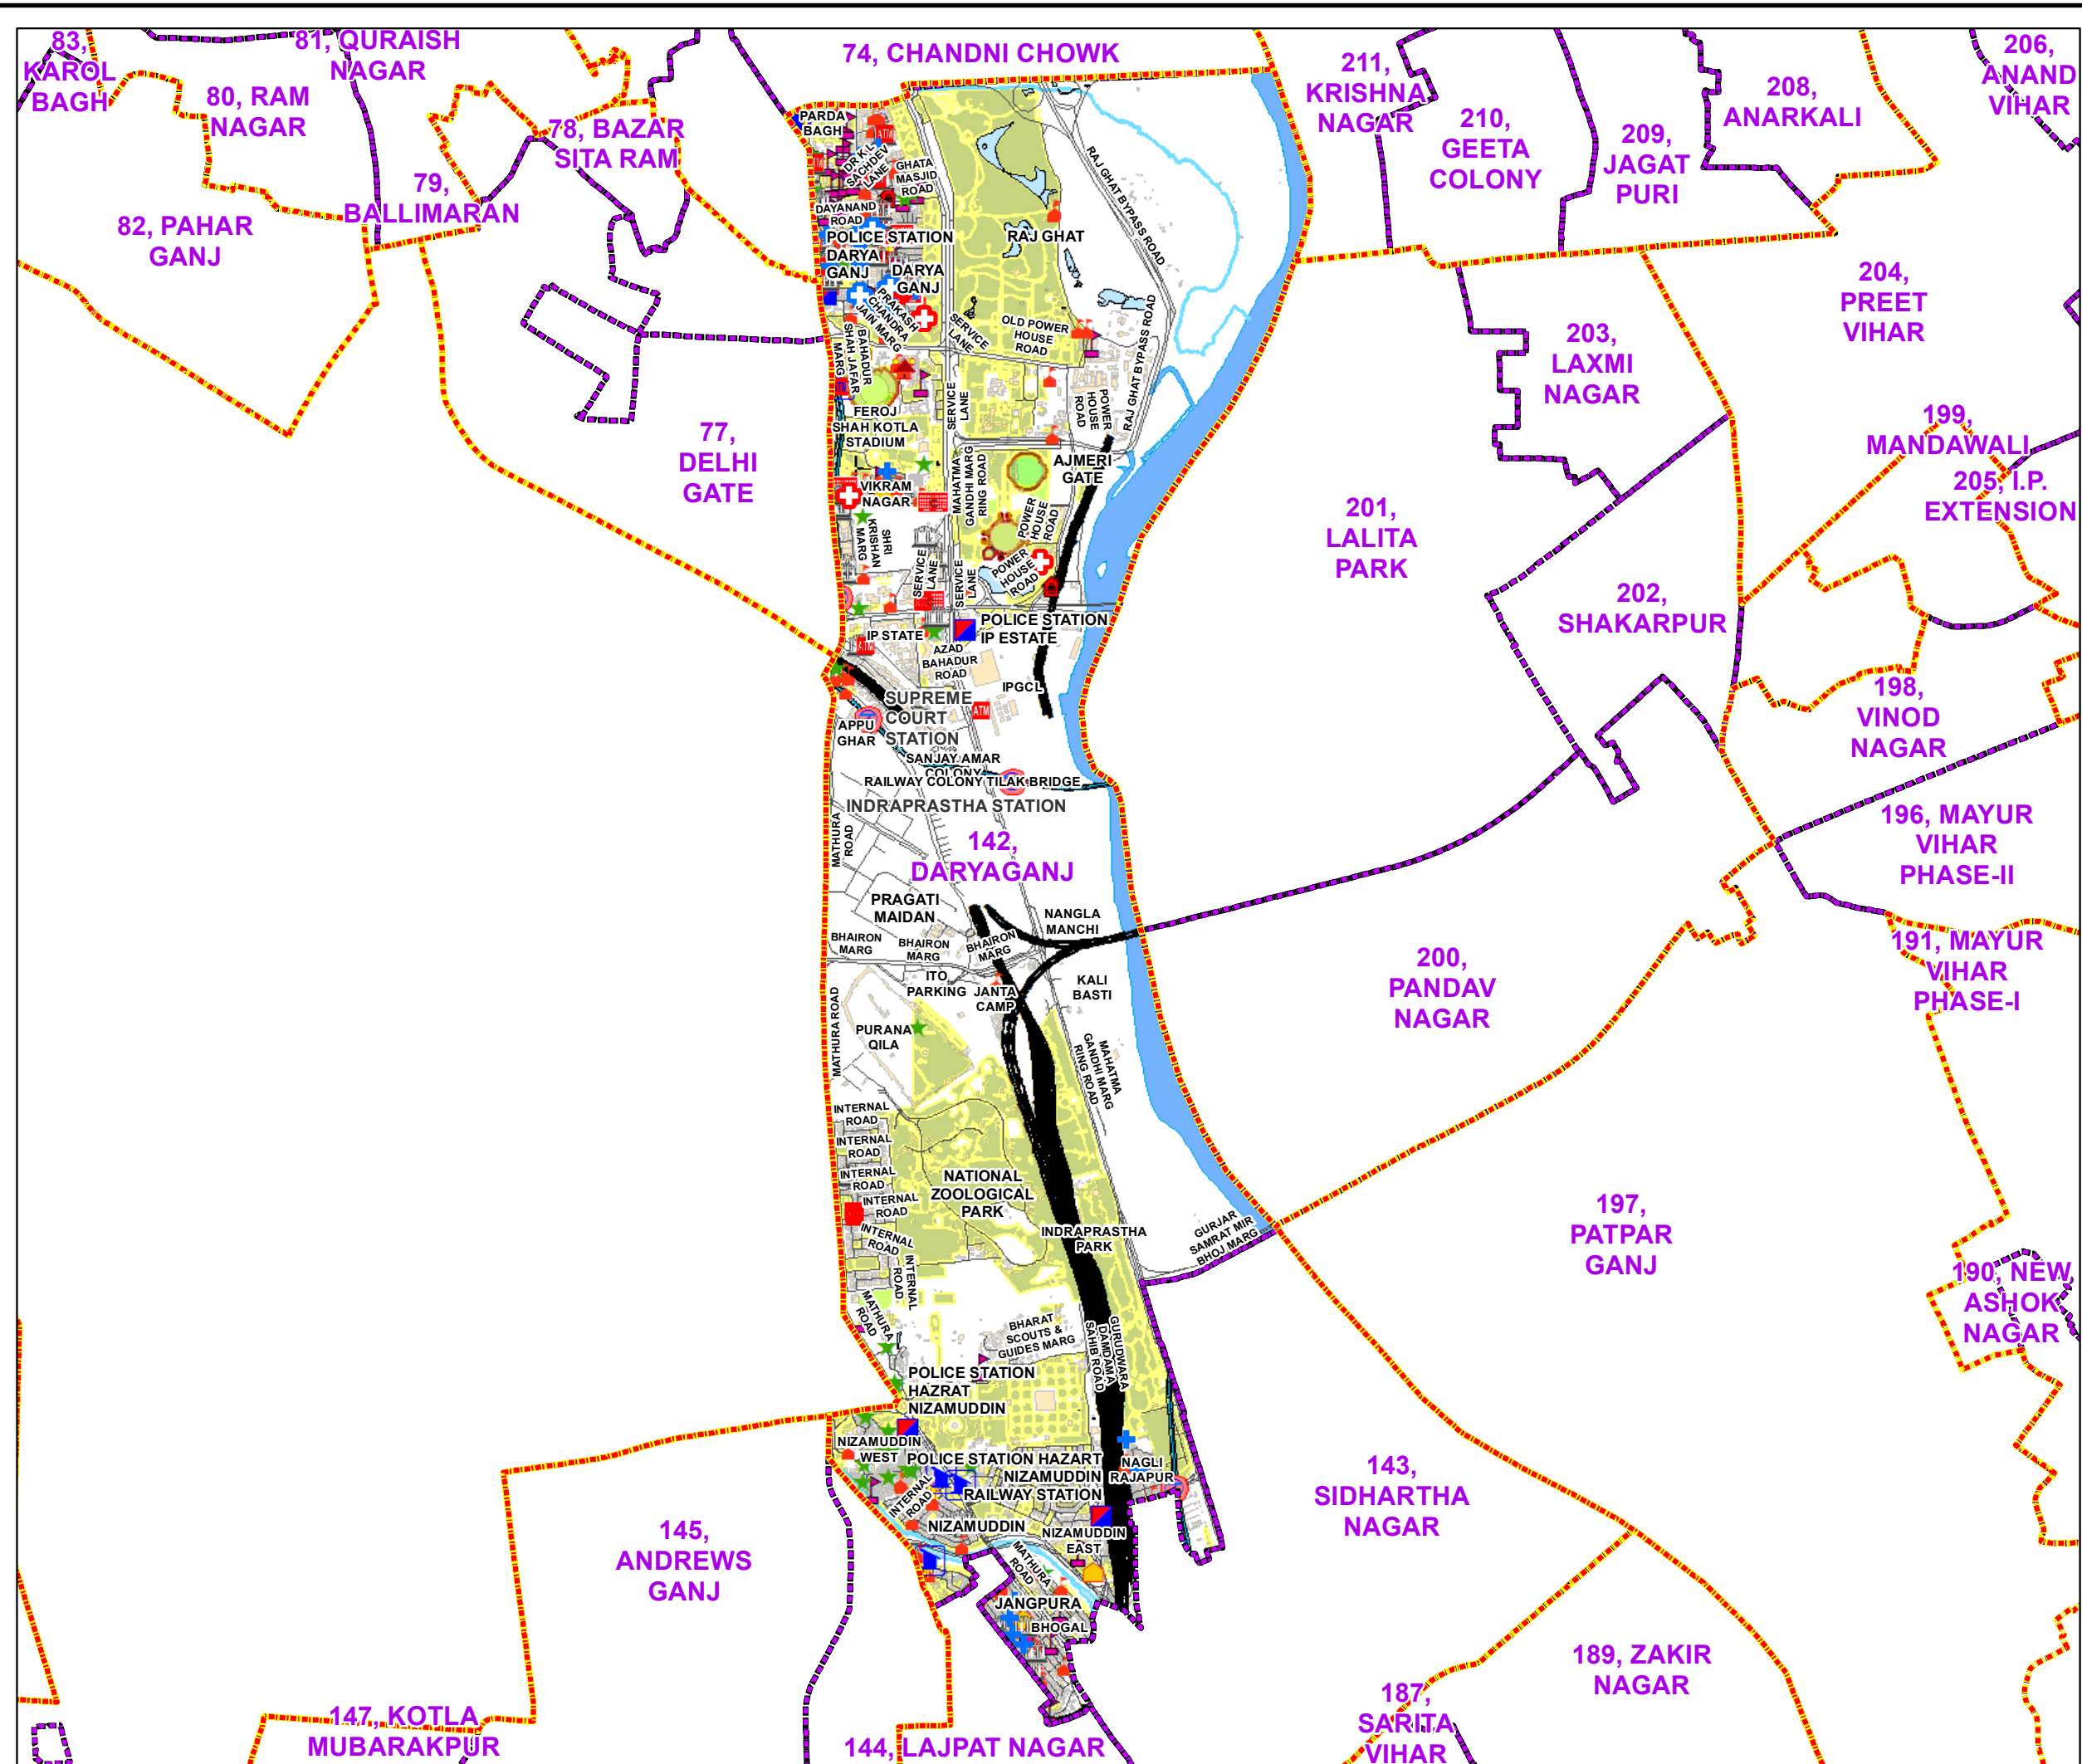

WARD NO.- 142, DARYAGANJ

प्रतिबंधित
केवल विभागीय प्रयोग हेतु
निर्यात के लिए नहीं

RESTRICTED
FOR DEPARTMENTAL USE ONLY
NOT FOR EXPORT

LEGEND

	Health Centre		Gurdwara
	Nursing Home		Bank
	Primary Health Centre		Metro Line
	Dispensary		Railway Line
	Govt Hospital		Road
	Petrol Pump		Village Boundary
	Church		Ward Boundary
	Community Center		Assembly Boundary
	Metro Station		Sub-Division Boundary
	ATM		District Boundary
	Mosque		Buildings
	Barat Ghar		Canal Bank
	Police Station		Play Ground
	Cinema Hall		Pond
	University		Storm Water Drain
	Fire Station		River Bank
	Temple		Garden Parks
	School		Stadium

Total Population - 44956
 SC Population - 8037

1:30,540

For further details about this map, please contact

Geospatial Delhi Limited
 (A Government of NCT of Delhi Company)
 3rd Level, C- Wing, Vikas Bhawan-II,
 Civil Lines, New Delhi - 110054
 Website : www.gsd.org.in

Disclaimer:
 Reproduction in whole or part by any means is prohibited without
 written permission of Geospatial Delhi Limited. Responsibility of
 data validation lies with the department concerned.

© GOVERNMENT OF DELHI COPYRIGHT, 2012
 Map Print Date- 13-10-2022