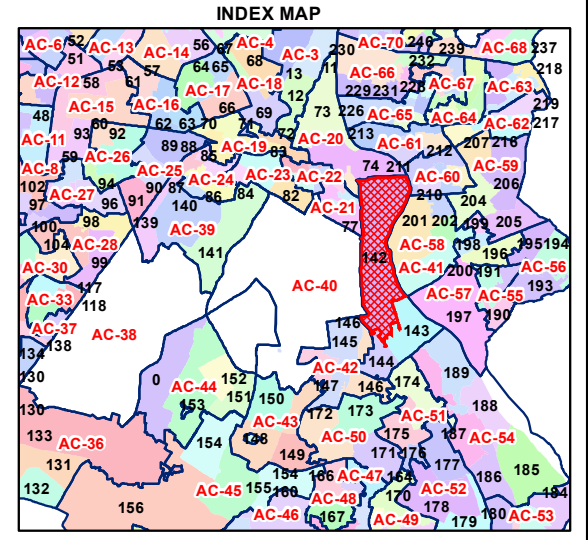

LEGEND

	Health Centre		Gurdwara
	Nursing Home		Bank
	Primary Health Centre		Metro Line
	Dispensary		Railway Line
	Govt Hospital		Road
	Petrol Pump		Village Boundary
	Church		Ward Boundary
	Community Center		Assembly Boundary
	Metro Station		Sub-Division Boundary
	ATM		District Boundary
	Mosque		Buildings
	Barat Ghar		Canal Bank
	Police Station		Play Ground
	Cinema Hall		Pond
	University		Storm Water Drain
	Fire Station		River Bank
	Temple		Garden Parks
	School		Stadium

Total Population - 44956
SC Population - 8037

1:30,540

For further details about this map, please contact

Geospatial Delhi Limited
(A Government of NCT of Delhi Company)
3rd Level, C- Wing, Vikas Bhawan-II,
Civil Lines, New Delhi - 110054
Website : www.gsd.org.in

Disclaimer:
Reproduction in whole or part by any means is prohibited without
written permission of Geospatial Delhi Limited. Responsibility of
data validation lies with the department concerned.

© GOVERNMENT OF DELHI COPYRIGHT, 2012
Map Print Date- 13-10-2022