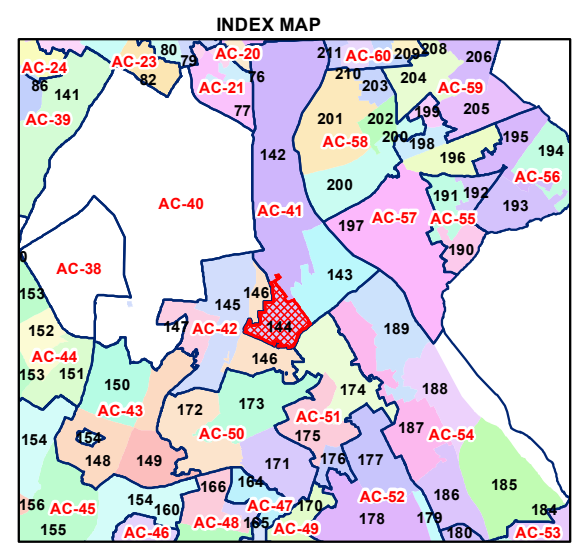

WARD NO.- 144, LAJPAT NAGAR

प्रतिबंधित
केवल विभागीय प्रयोग हेतु
निर्यात के लिए नहीं

**RESTRICTED
FOR DEPARTMENTAL USE ONLY
NOT FOR EXPORT**

LEGEND

| | |
|---|----|
| + | 🏠 |
| + | 🏦 |
| + | 🚇 |
| + | 🚆 |
| + | 🛣️ |
| + | 🏡 |
| + | 🚧 |
| + | 🏗️ |
| + | 🏗️ |
| + | 🏠 |
| + | 🏠 |
| + | 🌊 |
| + | 🌳 |
| + | 🌊 |
| + | 🌊 |
| + | 🌊 |
| + | 🌳 |
| + | 🏟️ |
| + | |

Total Population - 53035
SC Population - 6325

1:8,870

For further details about this map, please contact

Geospatial Delhi Limited
(A Government of NCT of Delhi Company)
3rd Level, C- Wing, Vikas Bhawan-II,
Civil Lines, New Delhi - 110054
Website : www.gsdlog.in