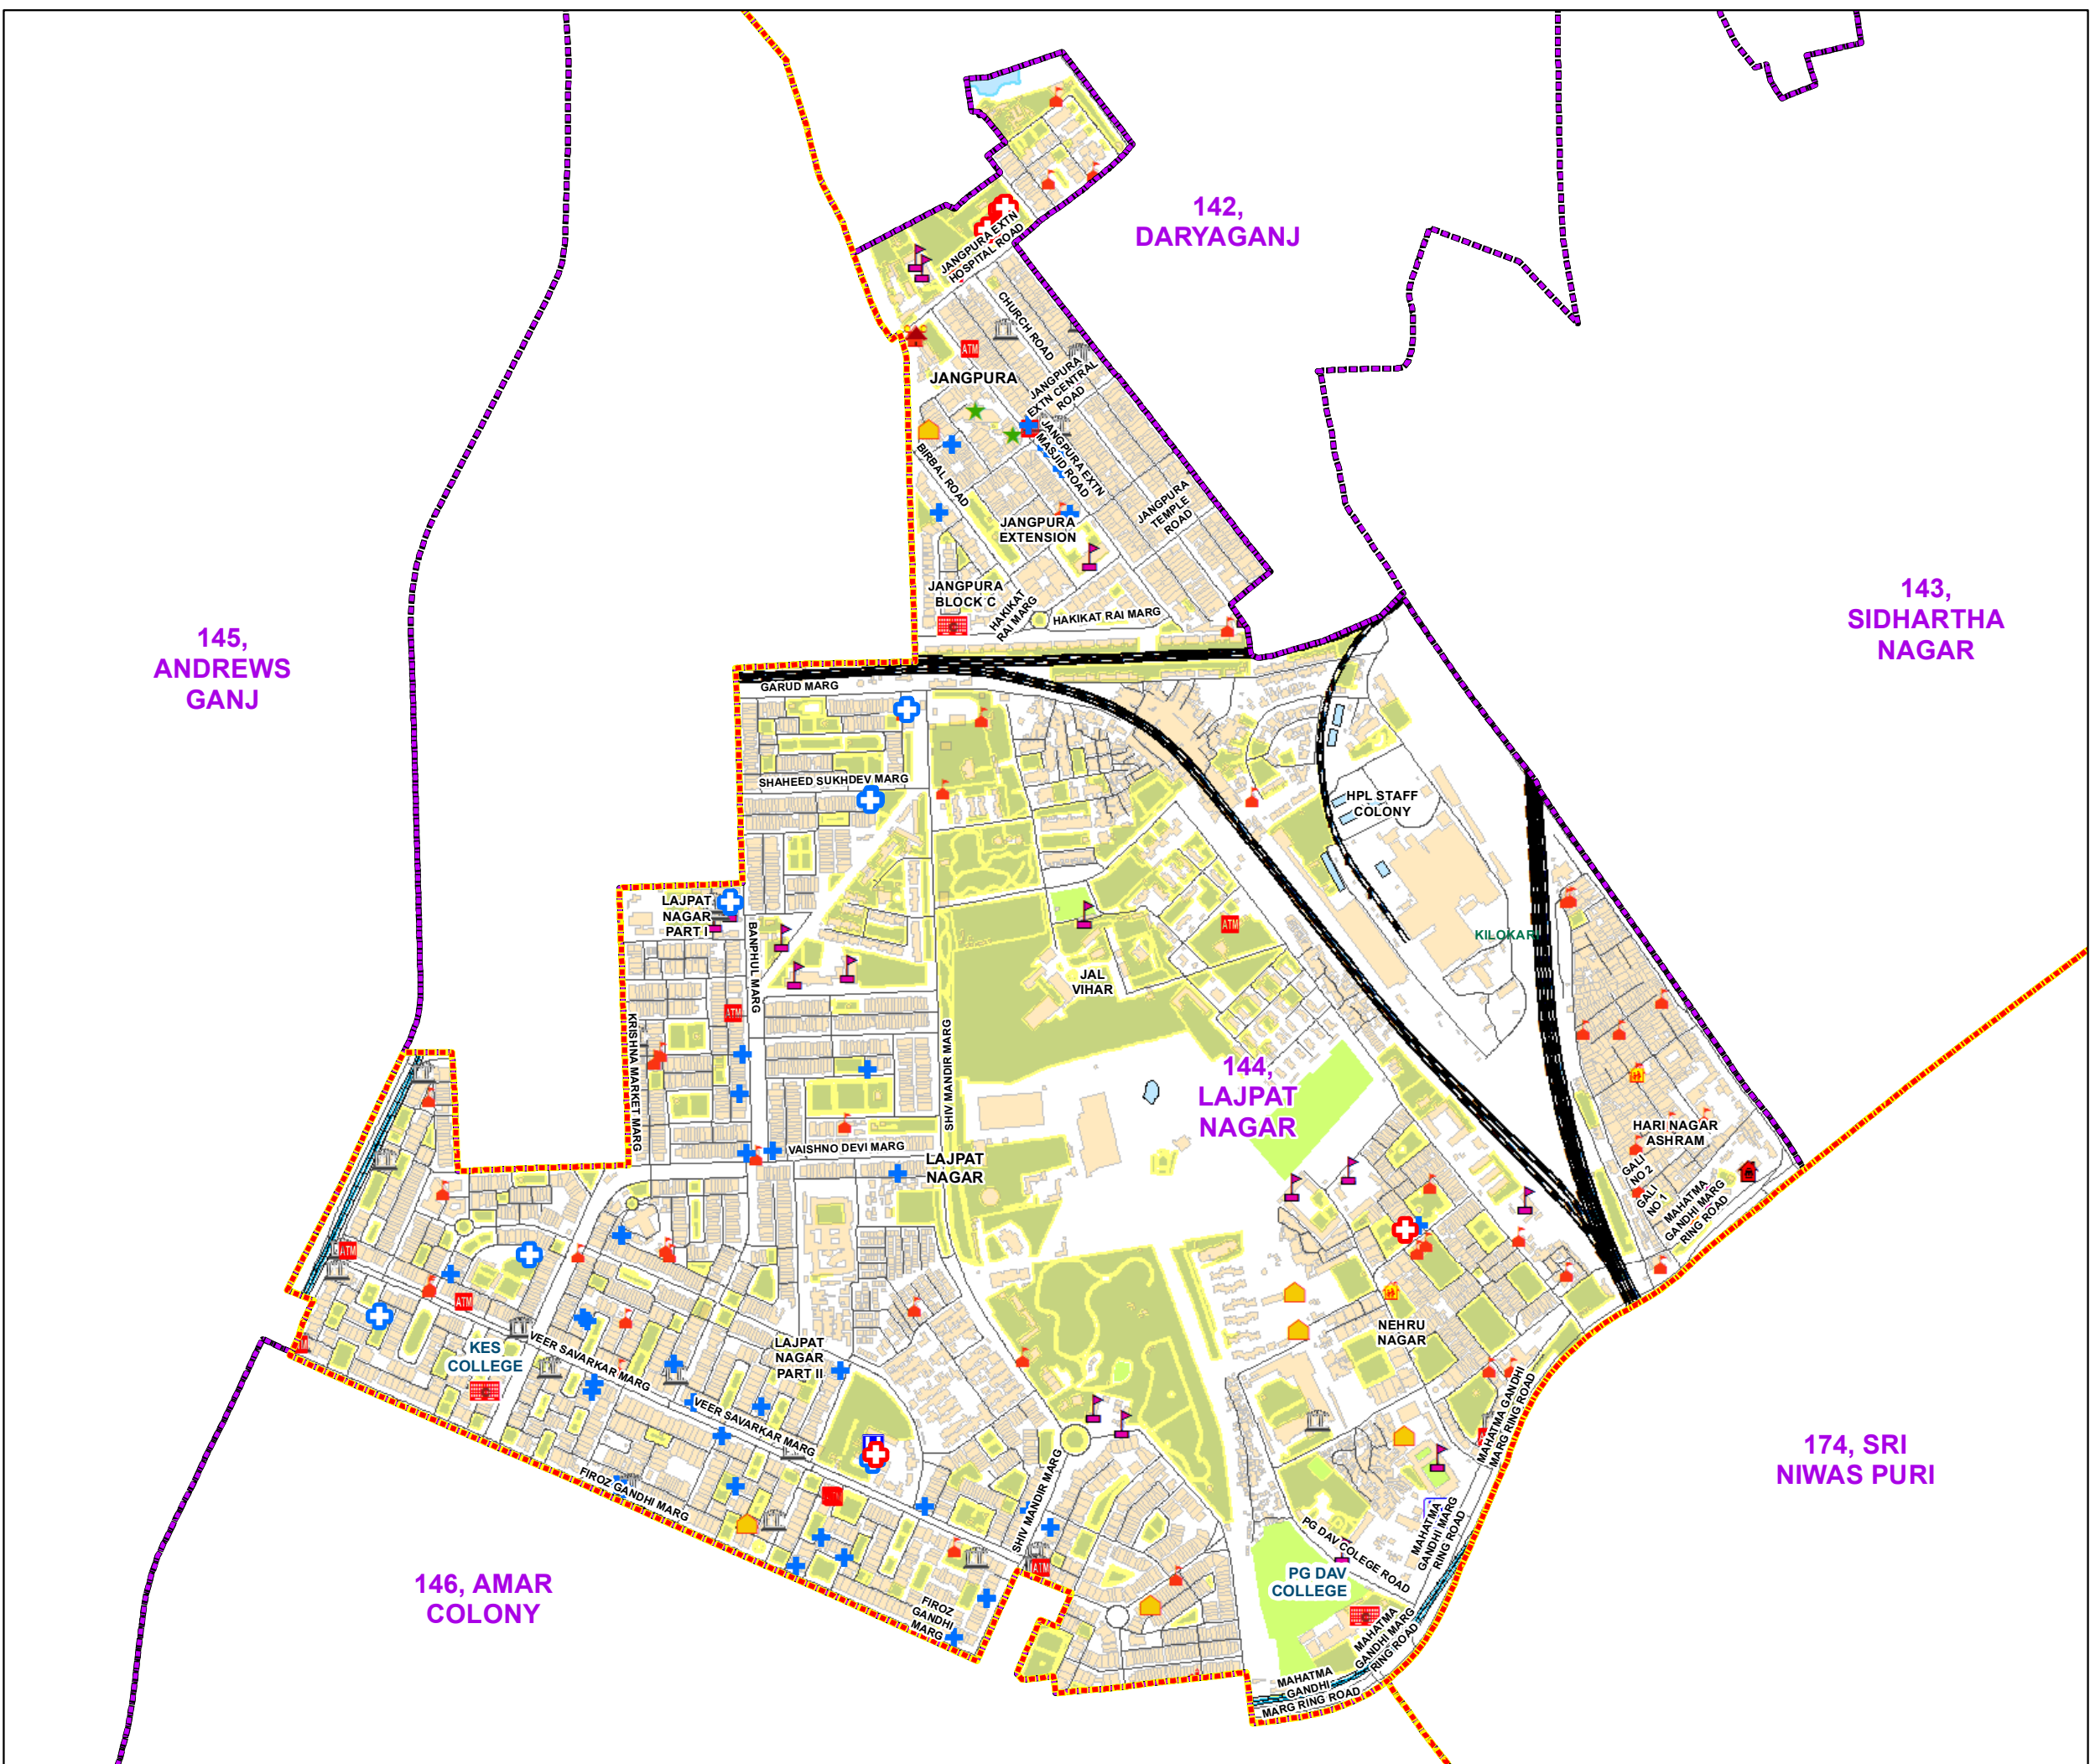

WARD NO.- 144, LAJPAT NAGAR

प्रतिबंधित
केवल विभागीय प्रयोग हेतु
निर्यात के लिए नहीं

**RESTRICTED
FOR DEPARTMENTAL USE ONLY
NOT FOR EXPORT**

LEGEND

| | |
|---|----|
| + | 🏠 |
| + | 🏦 |
| + | 🚇 |
| + | 🚆 |
| + | 🛣️ |
| + | 🏡 |
| + | 🚧 |
| + | 🏗️ |
| + | 🏗️ |
| + | 🏠 |
| + | 🏠 |
| + | 🌊 |
| + | 🌳 |
| + | 🌊 |
| + | 🌊 |
| + | 🌊 |
| + | 🌳 |
| + | 🏟️ |
| + | |

Total Population - 53035
SC Population - 6325

1:8,870

For further details about this map, please contact

Geospatial Delhi Limited
(A Government of NCT of Delhi Company)
3rd Level, C- Wing, Vikas Bhawan-II,
Civil Lines, New Delhi - 110054
Website : www.gsdlog.in

Disclaimer:
Reproduction in whole or part by any means is prohibited without
written permission of Geospatial Delhi Limited Responsibility of
data validation lies with the department concerned.