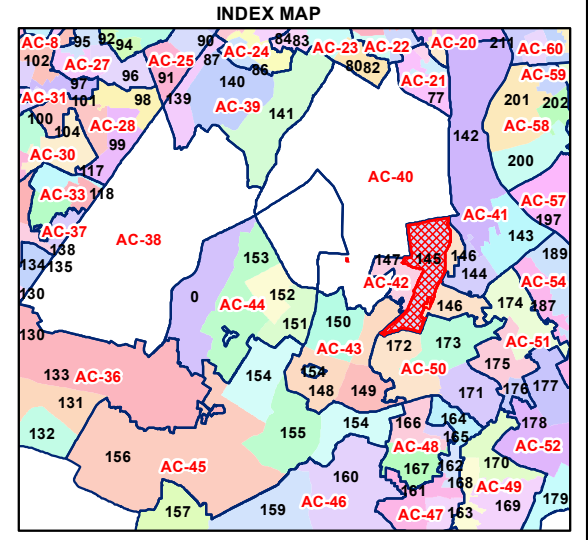

WARD NO.- 145, ANDREWS GANJ

LEGEND

	Health Centre		Gurdwara
	Nursing Home		Bank
	Primary Health Centre		Metro Line
	Dispensary		Railway Line
	Govt Hospital		Road
	Petrol Pump		Village Boundary
	Church		Ward Boundary
	Community Center		Assembly Boundary
	Metro Station		Sub-Division Boundary
	ATM		District Boundary
	Mosque		Buildings
	College		Canal Bank
	Barat Ghar		Play Ground
	Police Station		Pond
	Cinema Hall		River Bank
	University		Garden Parks
	Fire Station		Stadium
	Temple		
	School		

Total Population - 66237
SC Population - 9643

1:16,860

For further details about this map, please contact

Geospatial Delhi Limited
(A Government of NCT of Delhi Company)
3rd Level, C- Wing, Vikas Bhawan-II,
Civil Lines, New Delhi - 110054
Website : www.gsdLorg.in