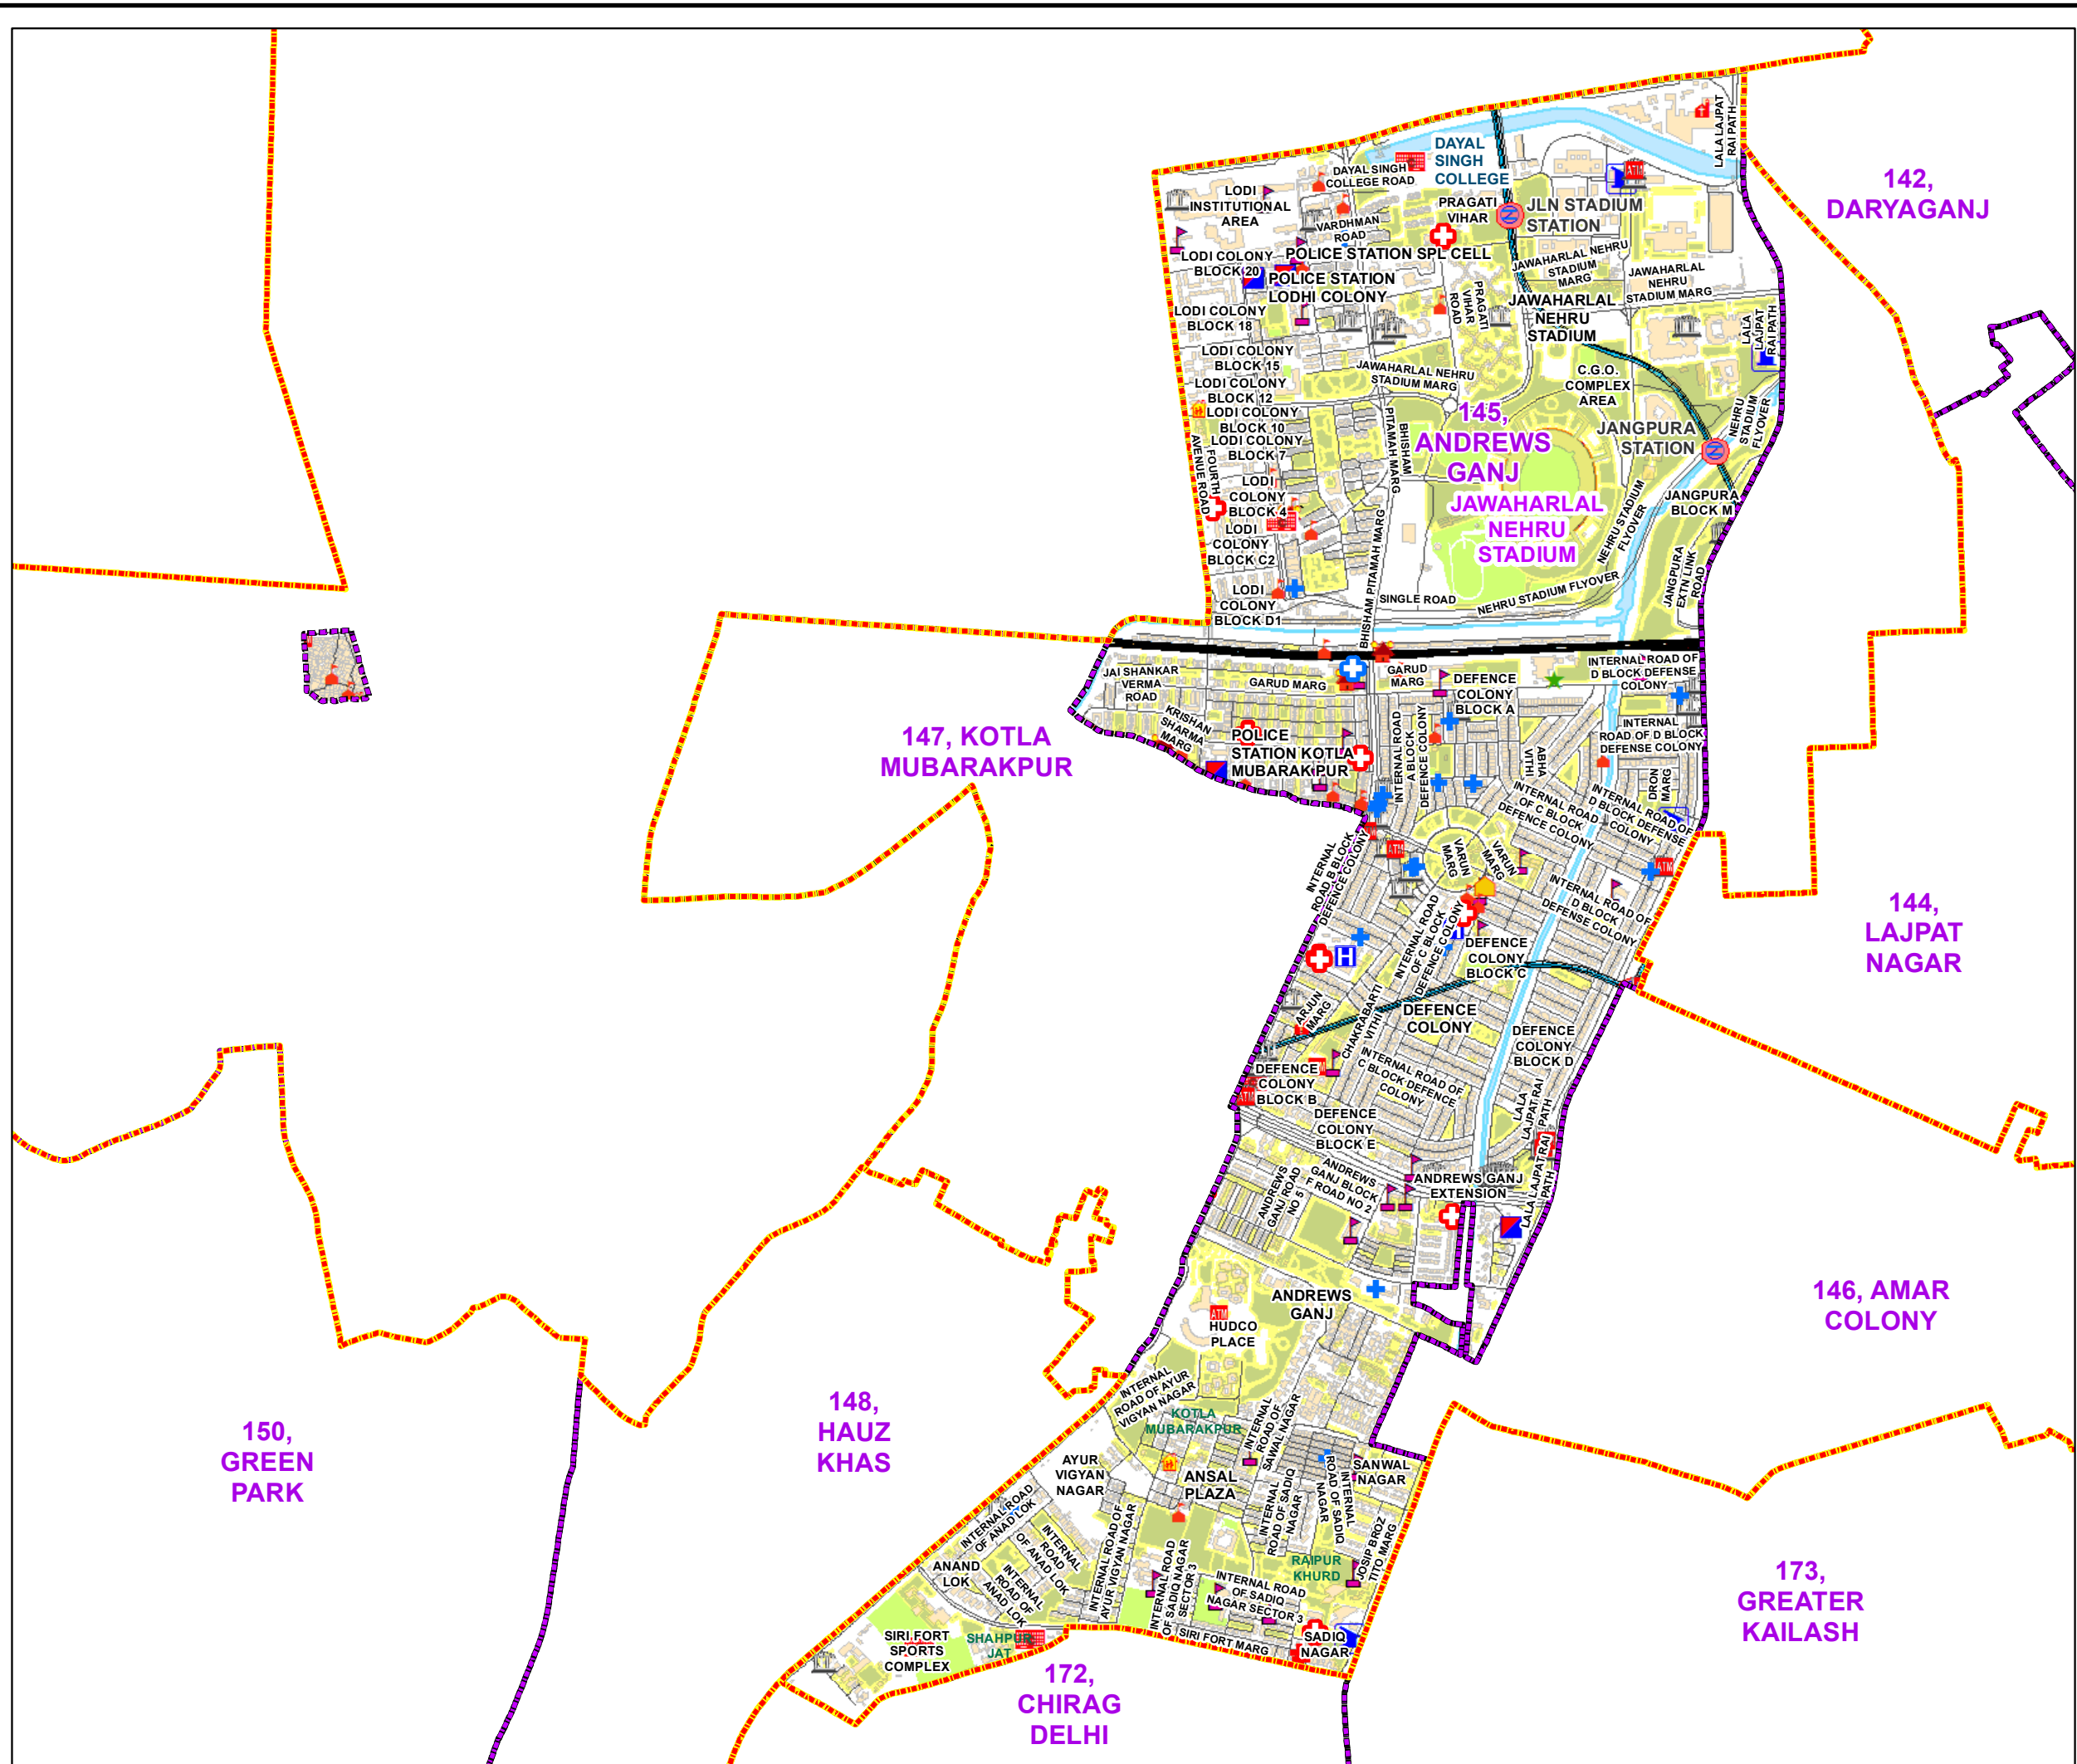

WARD NO.- 145, ANDREWS GANJ

LEGEND

	Health Centre		Gurdwara
	Nursing Home		Bank
	Primary Health Centre		Metro Line
	Dispensary		Railway Line
	Govt Hospital		Road
	Petrol Pump		Village Boundary
	Church		Ward Boundary
	Community Center		Assembly Boundary
	Metro Station		Sub-Division Boundary
	ATM		District Boundary
	Mosque		Buildings
	College		Canal Bank
	Barat Ghar		Play Ground
	Police Station		Pond
	Cinema Hall		River Bank
	University		Garden Parks
	Fire Station		Stadium
	Temple		
	School		

Total Population - 66237
SC Population - 9643

1:16,860

For further details about this map, please contact

Geospatial Delhi Limited
(A Government of NCT of Delhi Company)
3rd Level, C- Wing, Vikas Bhawan-II,
Civil Lines, New Delhi - 110054
Website : www.gsdLorg.in