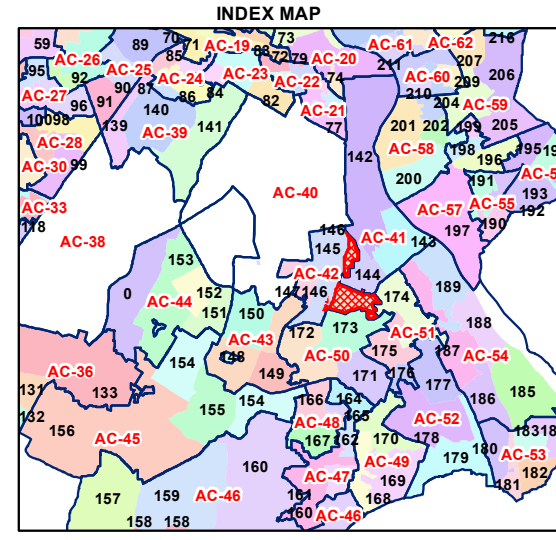

WARD NO.- 146, AMAR COLONY

प्रतिबंधित
 केवल विभागीय प्रयोग हेतु
 निर्यात के लिए नहीं

RESTRICTED
 FOR DEPARTMENTAL USE ONLY
 NOT FOR EXPORT

LEGEND

	Health Centre		Gurudwara
	Nursing Home		Bank
	Primary Health Centre		Metro Line
	Dispensary		Railway Line
	Govt Hospital		Road
	Petrol Pump		Village Boundary
	Church		Ward Boundary
	Community Center		Assembly Boundary
	Metro Station		Sub-Division Boundary
	ATM		District Boundary
	Mosque		Buildings
	College		Canal Bank
	Police Station		Play Ground
	Cinema Hall		Pond
	University		Storm Water Drain
	Fire Station		River Bank
	Temple		Garden Parks
	School		Stadium

Total Population - 56045
 SC Population - 2235

1:14,610

For further details about this map, please contact

Geospatial Delhi Limited
 (A Government of NCT of Delhi Company)
 3rd Level, C- Wing, Vikas Bhawan-II,
 Civil Lines, New Delhi - 110054
 Website : www.gsdlog.in