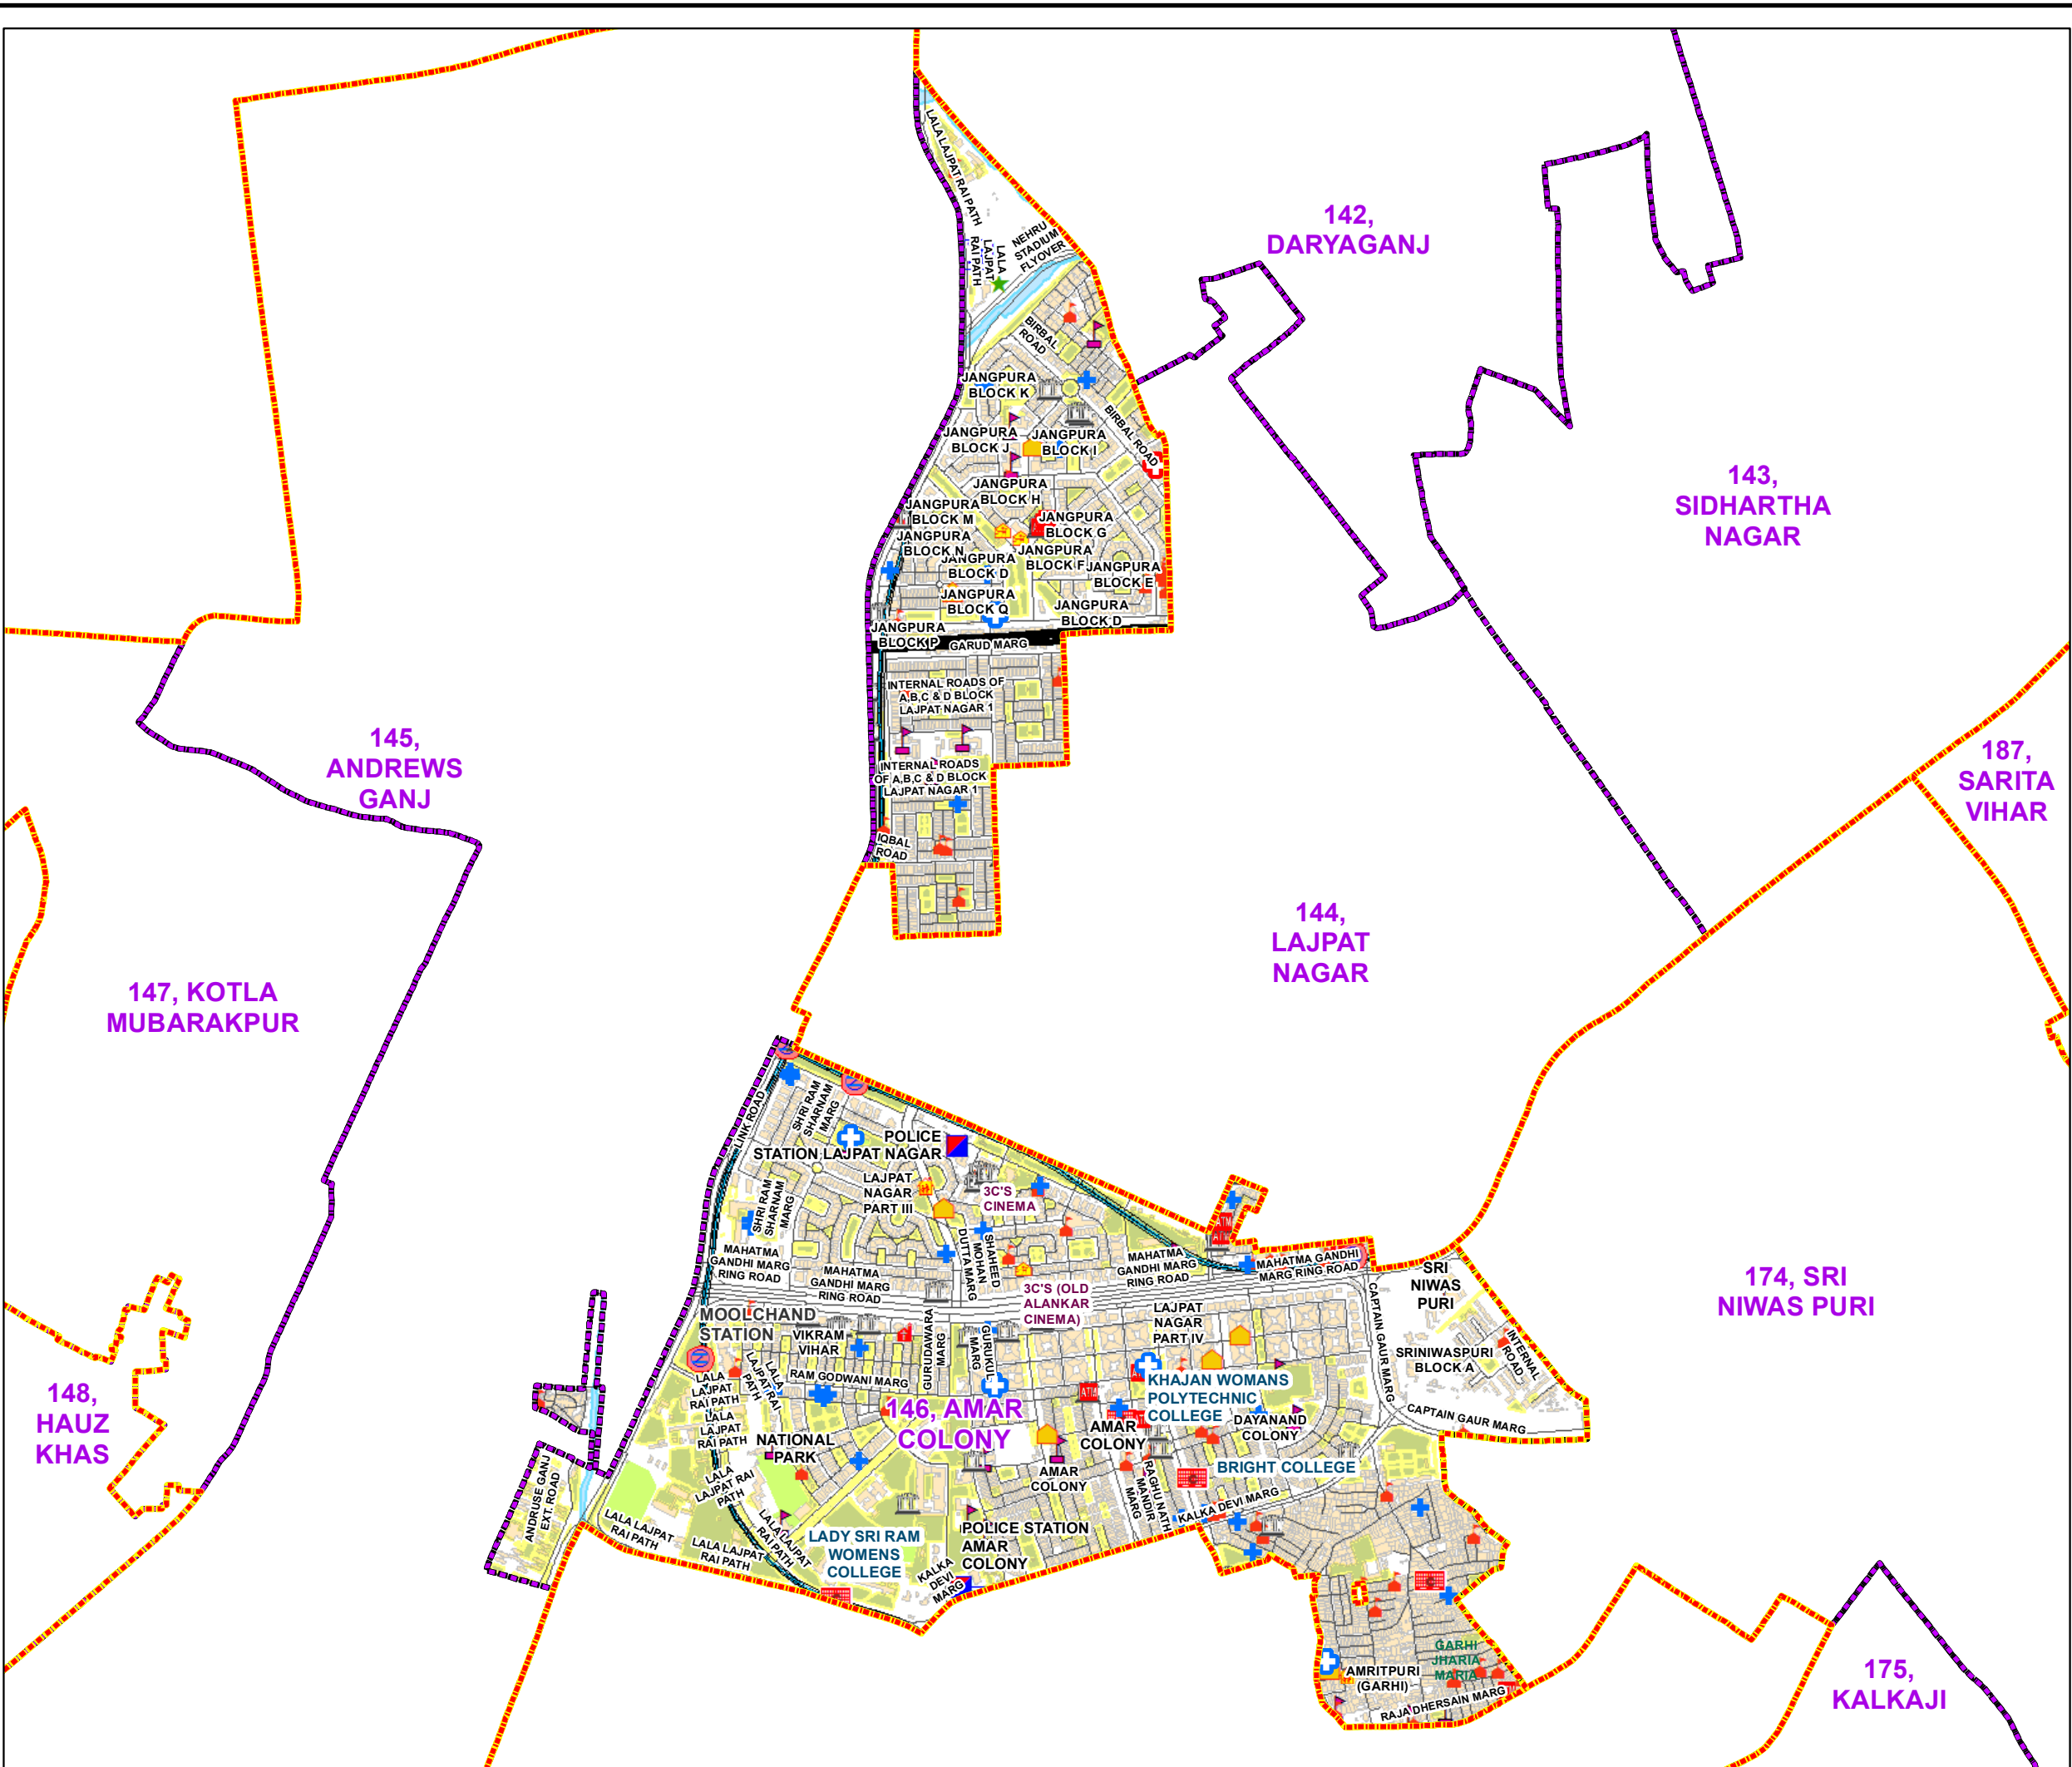

WARD NO.- 146, AMAR COLONY

प्रतिबंधित
 केवल विभागीय प्रयोग हेतु
 निर्यात के लिए नहीं

RESTRICTED
 FOR DEPARTMENTAL USE ONLY
 NOT FOR EXPORT

LEGEND

	Health Centre		Gurudwara
	Nursing Home		Bank
	Primary Health Centre		Metro Line
	Dispensary		Railway Line
	Govt Hospital		Road
	Petrol Pump		Village Boundary
	Church		Ward Boundary
	Community Center		Assembly Boundary
	Metro Station		Sub-Division Boundary
	ATM		District Boundary
	Mosque		Buildings
	College		Canal Bank
	Police Station		Play Ground
	Cinema Hall		Pond
	University		Storm Water Drain
	Fire Station		River Bank
	Temple		Garden Parks
	School		Stadium

Total Population - 56045
 SC Population - 2235

1:14,610

For further details about this map, please contact

Geospatial Delhi Limited
 (A Government of NCT of Delhi Company)
 3rd Level, C- Wing, Vikas Bhawan-II,
 Civil Lines, New Delhi - 110054
 Website : www.gsdlog.in

Disclaimer:
 Reproduction in whole or part by any means is prohibited without
 written permission of Geospatial Delhi Limited. Responsibility of
 data validation lies with the department concerned.