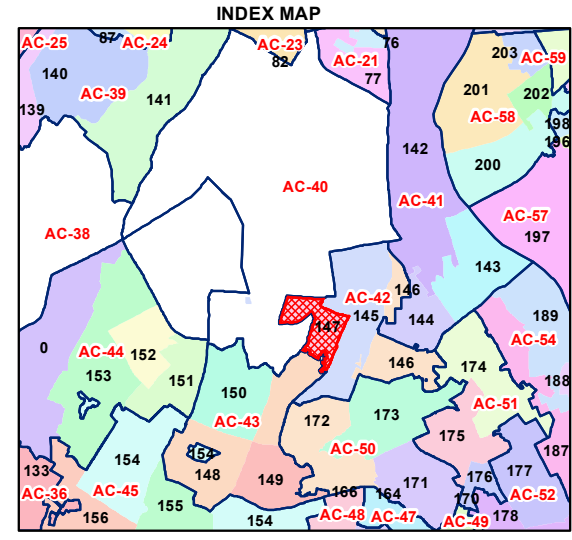

WARD NO.- 147, KOTLA MUBARAKPUR

प्रतिबंधित
केवल विभागीय प्रयोग हेतु
निर्यात के लिए नहीं

RESTRICTED
FOR DEPARTMENTAL USE ONLY
NOT FOR EXPORT

LEGEND

	Health Centre		Gurdwara
	Nursing Home		Bank
	Primary Health Centre		Metro Line
	Dispensary		Railway Line
	Govt Hospital		Road
	Petrol Pump		Village Boundary
	Church		Ward Boundary
	Community Center		Assembly Boundary
	Metro Station		Sub-Division Boundary
	ATM		District Boundary
	Mosque		Buildings
	College		Canal Bank
	Barat Ghar		Play Ground
	Police Station		Pond
	Cinema Hall		Storm Water Drain
	University		River Bank
	Fire Station		Garden Parks
	Temple		Stadium
	School		

Total Population - 49669
 SC Population - 11030

1:7,980

For further details about this map, please contact

Geospatial Delhi Limited
 (A Government of NCT of Delhi Company)
 3rd Level, C- Wing, Vikas Bhawan-II,
 Civil Lines, New Delhi - 110054
 Website : www.gsdLorg.in