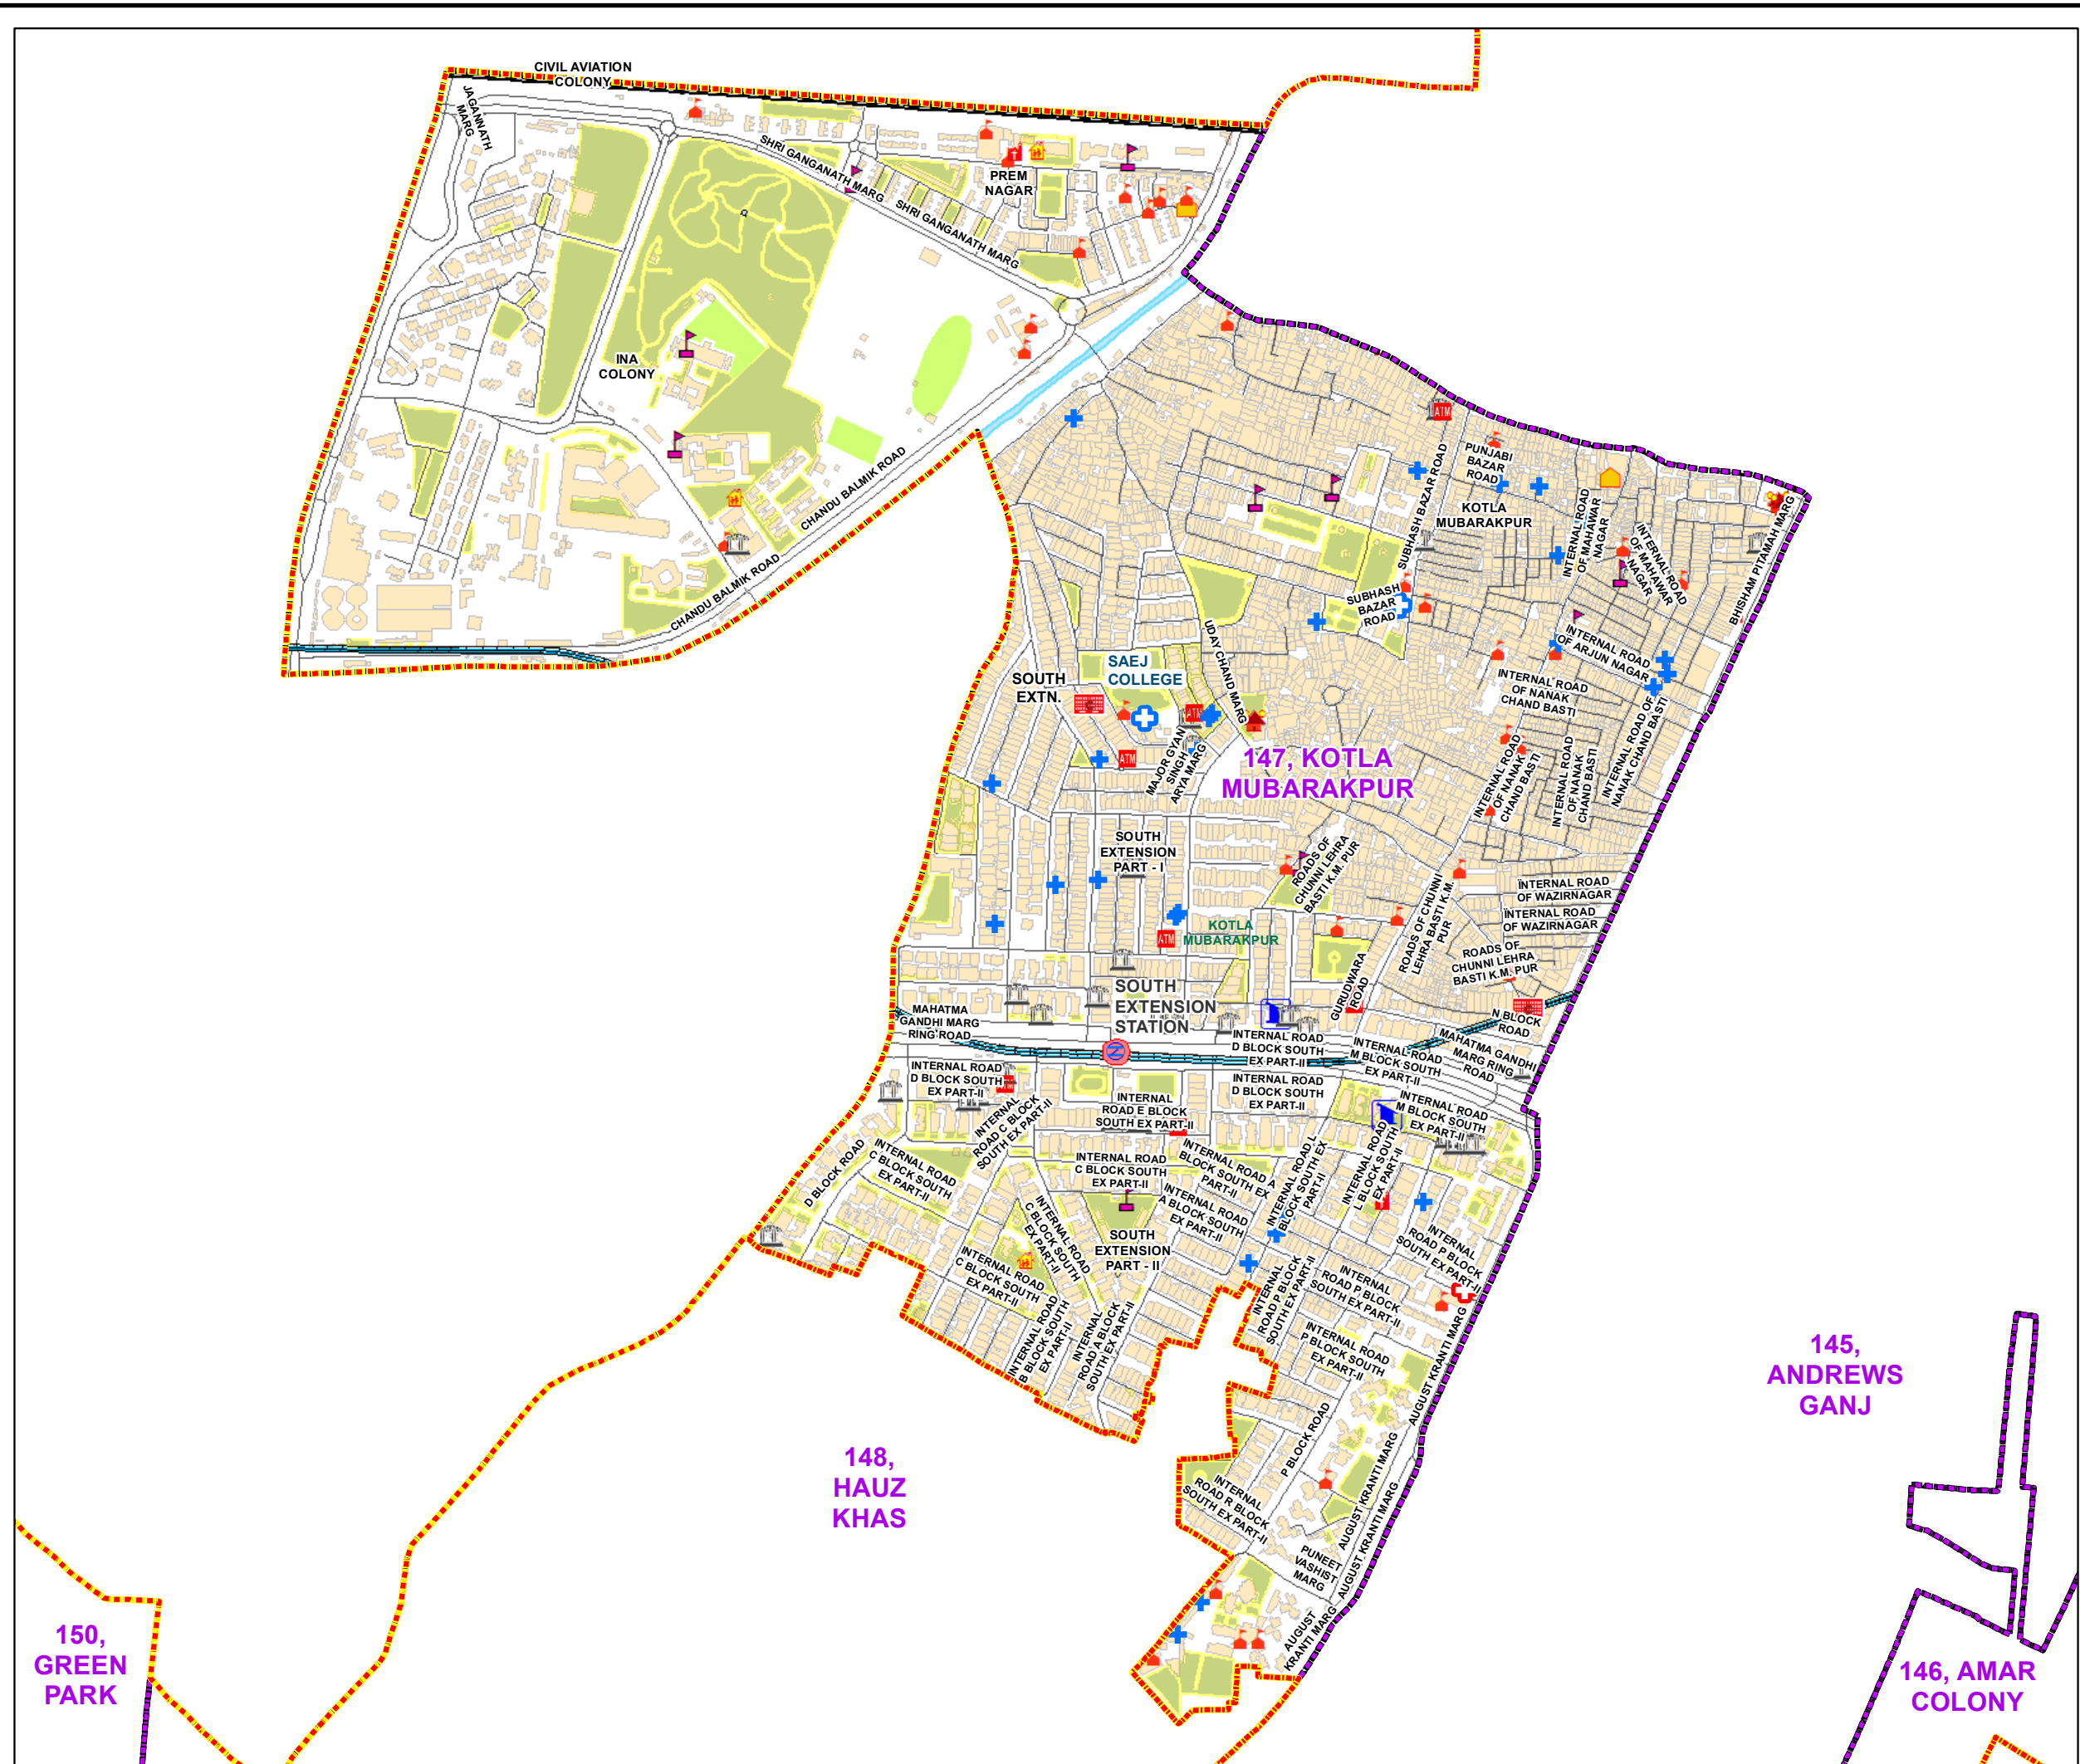

WARD NO.- 147, KOTLA MUBARAKPUR

प्रतिबंधित
केवल विभागीय प्रयोग हेतु
निर्यात के लिए नहीं

RESTRICTED
FOR DEPARTMENTAL USE ONLY
NOT FOR EXPORT

LEGEND

	Health Centre		Gurdwara
	Nursing Home		Bank
	Primary Health Centre		Metro Line
	Dispensary		Railway Line
	Govt Hospital		Road
	Petrol Pump		Village Boundary
	Church		Ward Boundary
	Community Center		Assembly Boundary
	Metro Station		Sub-Division Boundary
	ATM		District Boundary
	Mosque		Buildings
	College		Canal Bank
	Barat Ghar		Play Ground
	Police Station		Pond
	Cinema Hall		Storm Water Drain
	University		River Bank
	Fire Station		Garden Parks
	Temple		Stadium
	School		

Total Population - 49669
 SC Population - 11030

1:7,980

For further details about this map, please contact

Geospatial Delhi Limited
 (A Government of NCT of Delhi Company)
 3rd Level, C- Wing, Vikas Bhawan-II,
 Civil Lines, New Delhi - 110054
 Website : www.gsdLorg.in

Disclaimer:
 Reproduction in whole or part by any means is prohibited without
 written permission of Geospatial Delhi Limited. Responsibility of
 data validation lies with the department concerned.