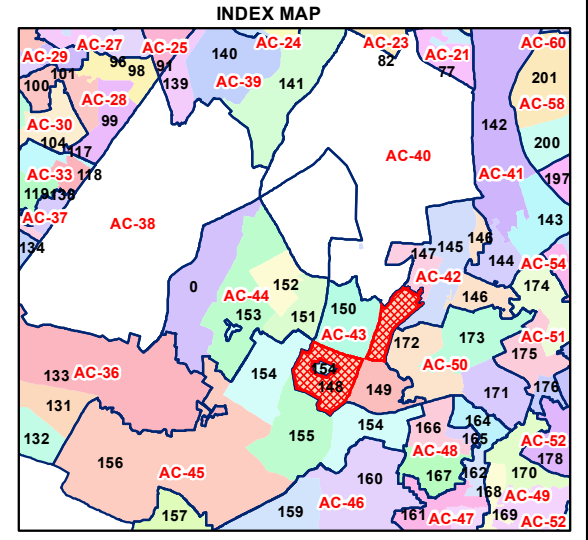

LEGEND

	Health Centre		Gurdwara
	Nursing Home		Bank
	Primary Health Centre		Metro Line
	Dispensary		Railway Line
	Govt Hospital		Road
	Petrol Pump		Village Boundary
	Church		Ward Boundary
	Community Center		Assembly Boundary
	Metro Station		Sub-Division Boundary
	ATM		District Boundary
	Mosque		Buildings
	College		Canal Bank
	Barat Ghar		Play Ground
	Police Station		Pond
	Cinema Hall		Storm Water Drain
	University		River Bank
	Fire Station		Garden Parks
	Temple		Stadium
	School		

Total Population - 45509
SC Population - 4368

1:16,540

For further details about this map, please contact

Geospatial Delhi Limited
(A Government of NCT of Delhi Company)
3rd Level, C- Wing, Vikas Bhawan-II,
Civil Lines, New Delhi - 110054
Website : www.gsdLorg.in

Disclaimer:
Reproduction in whole or part by any means is prohibited without
written permission of Geospatial Delhi Limited. Responsibility of
data validation lies with the department concerned.

© GOVERNMENT OF DELHI COPYRIGHT, 2012
Map Print Date- 13-10-2022