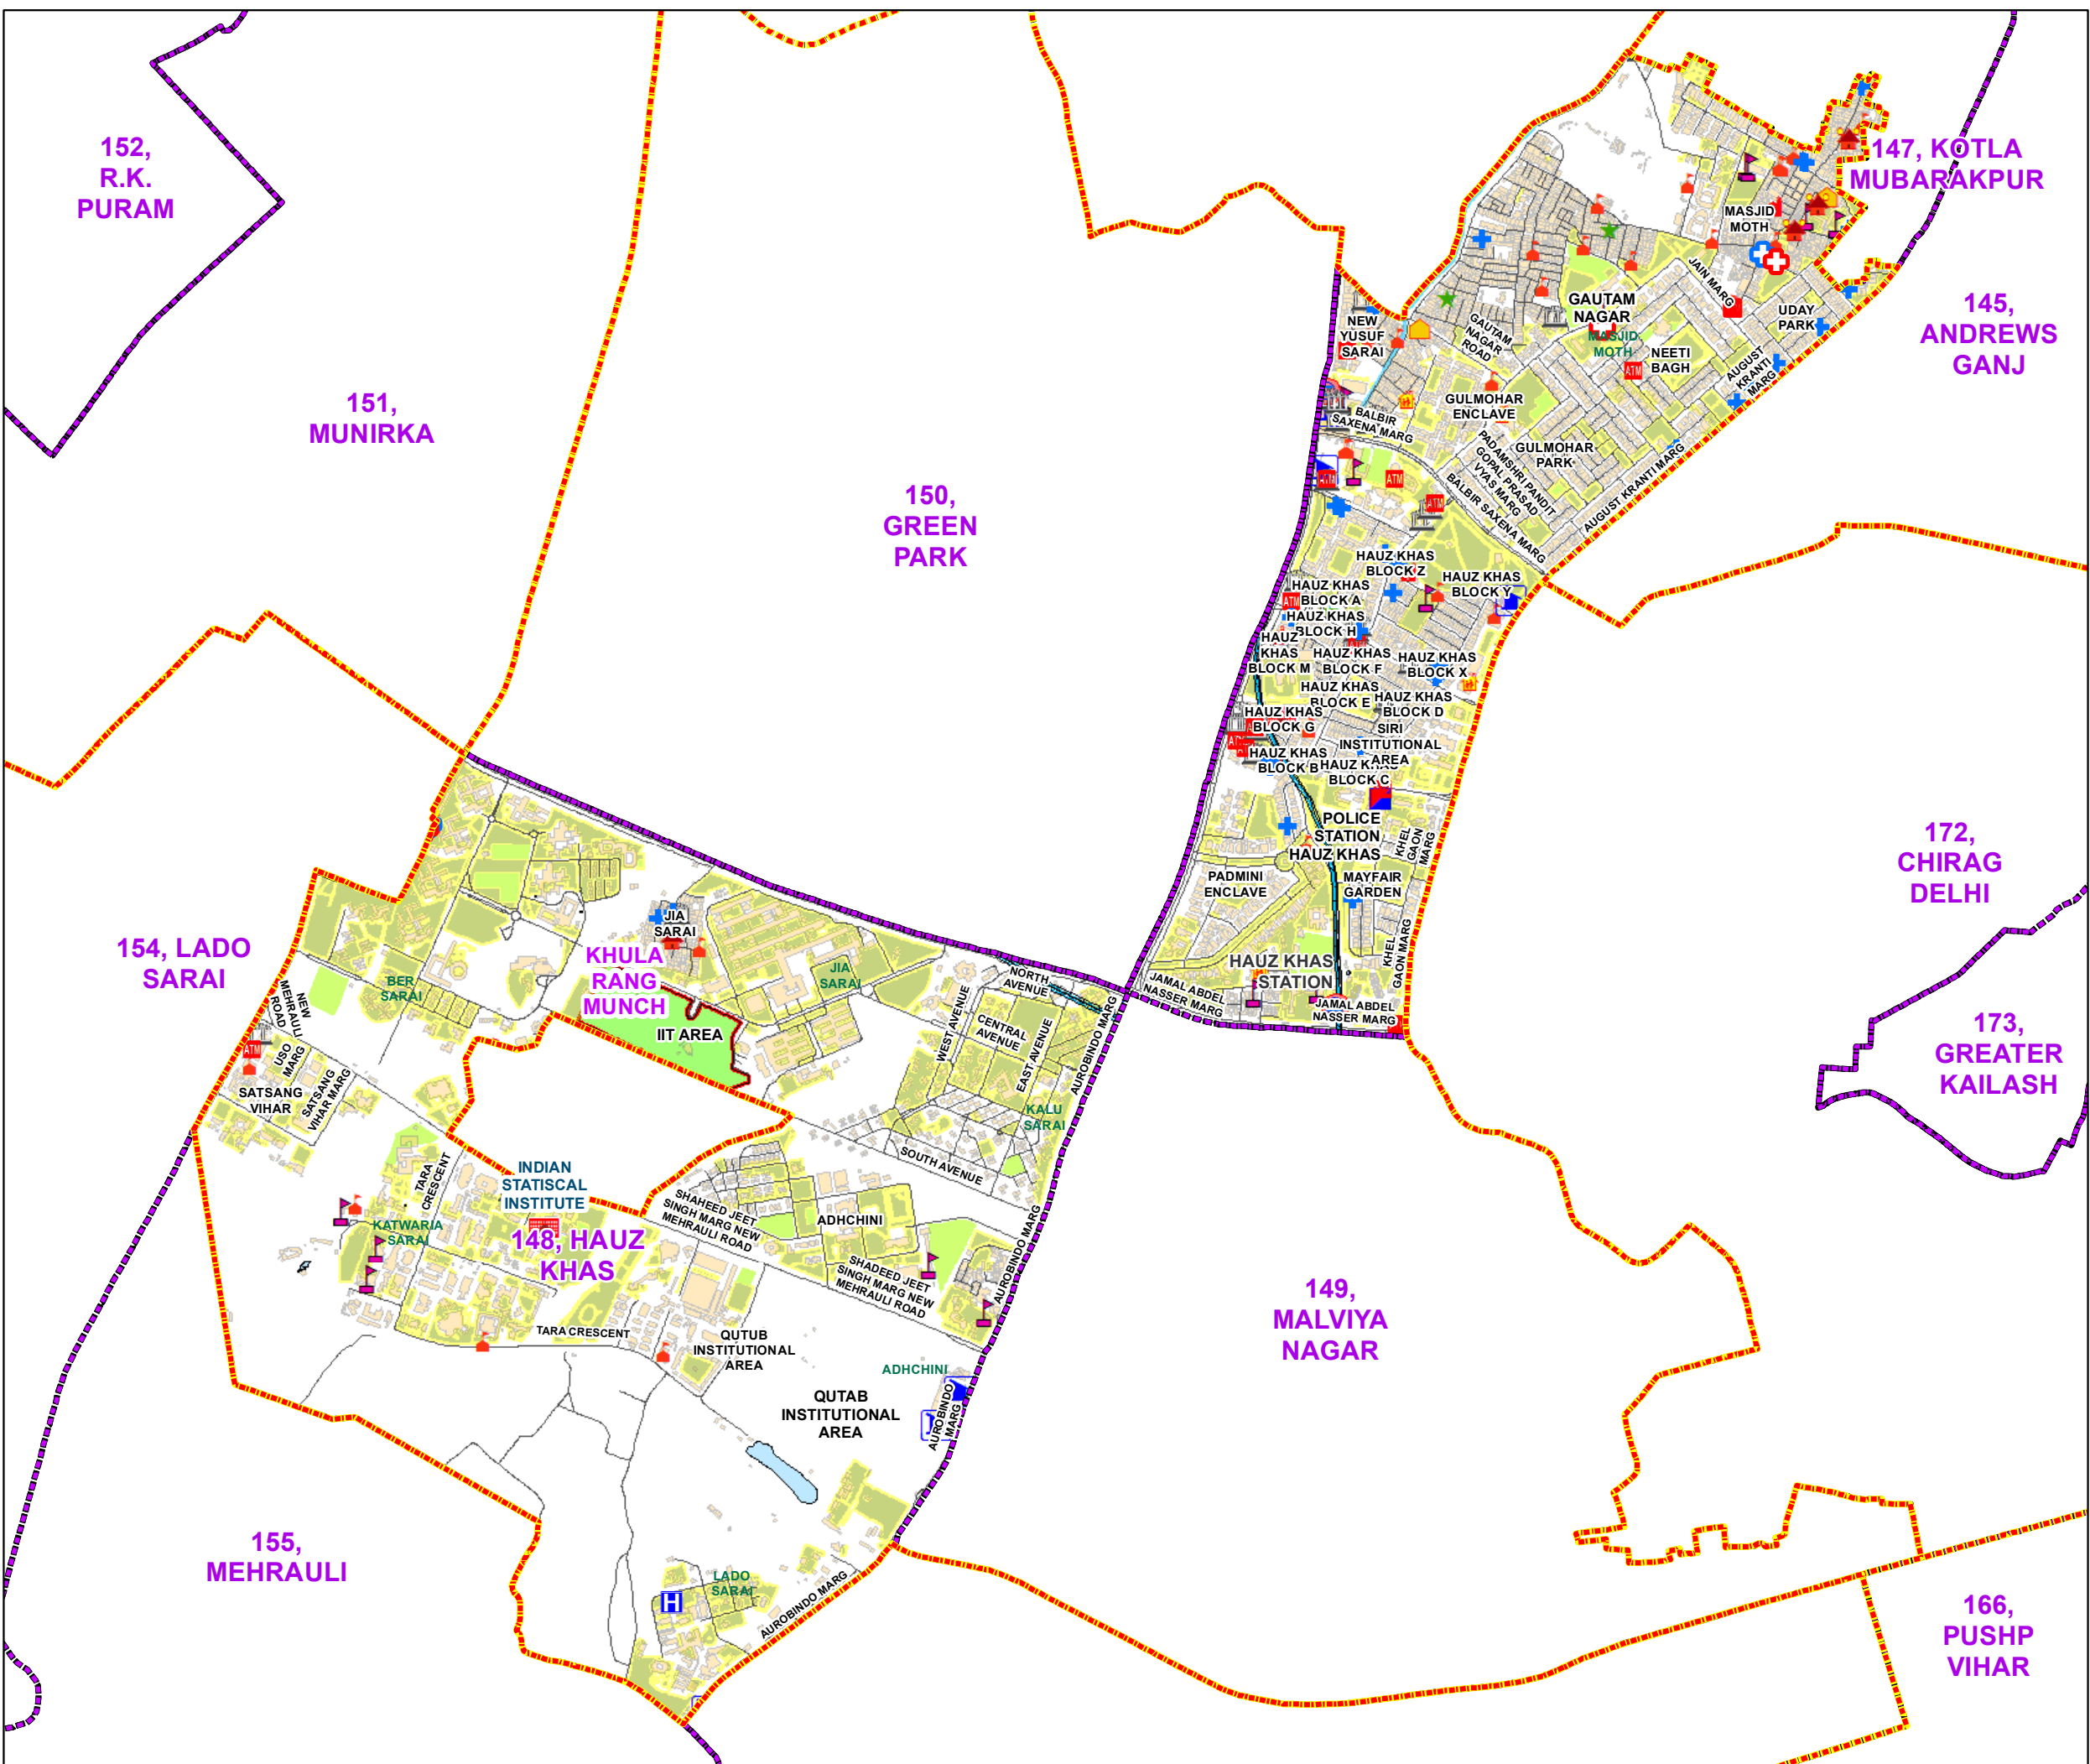

WARD NO.- 148, HAUZ KHAS

N

DELHI GOVERNMENT
TEAM DELHI MAKING THINGS HAPPEN

प्रतिबन्धित
केवल विभागीय प्रयोग हेतु
निर्यात के लिए नहीं

**RESTRICTED
FOR DEPARTMENTAL USE ONLY
NOT FOR EXPORT**